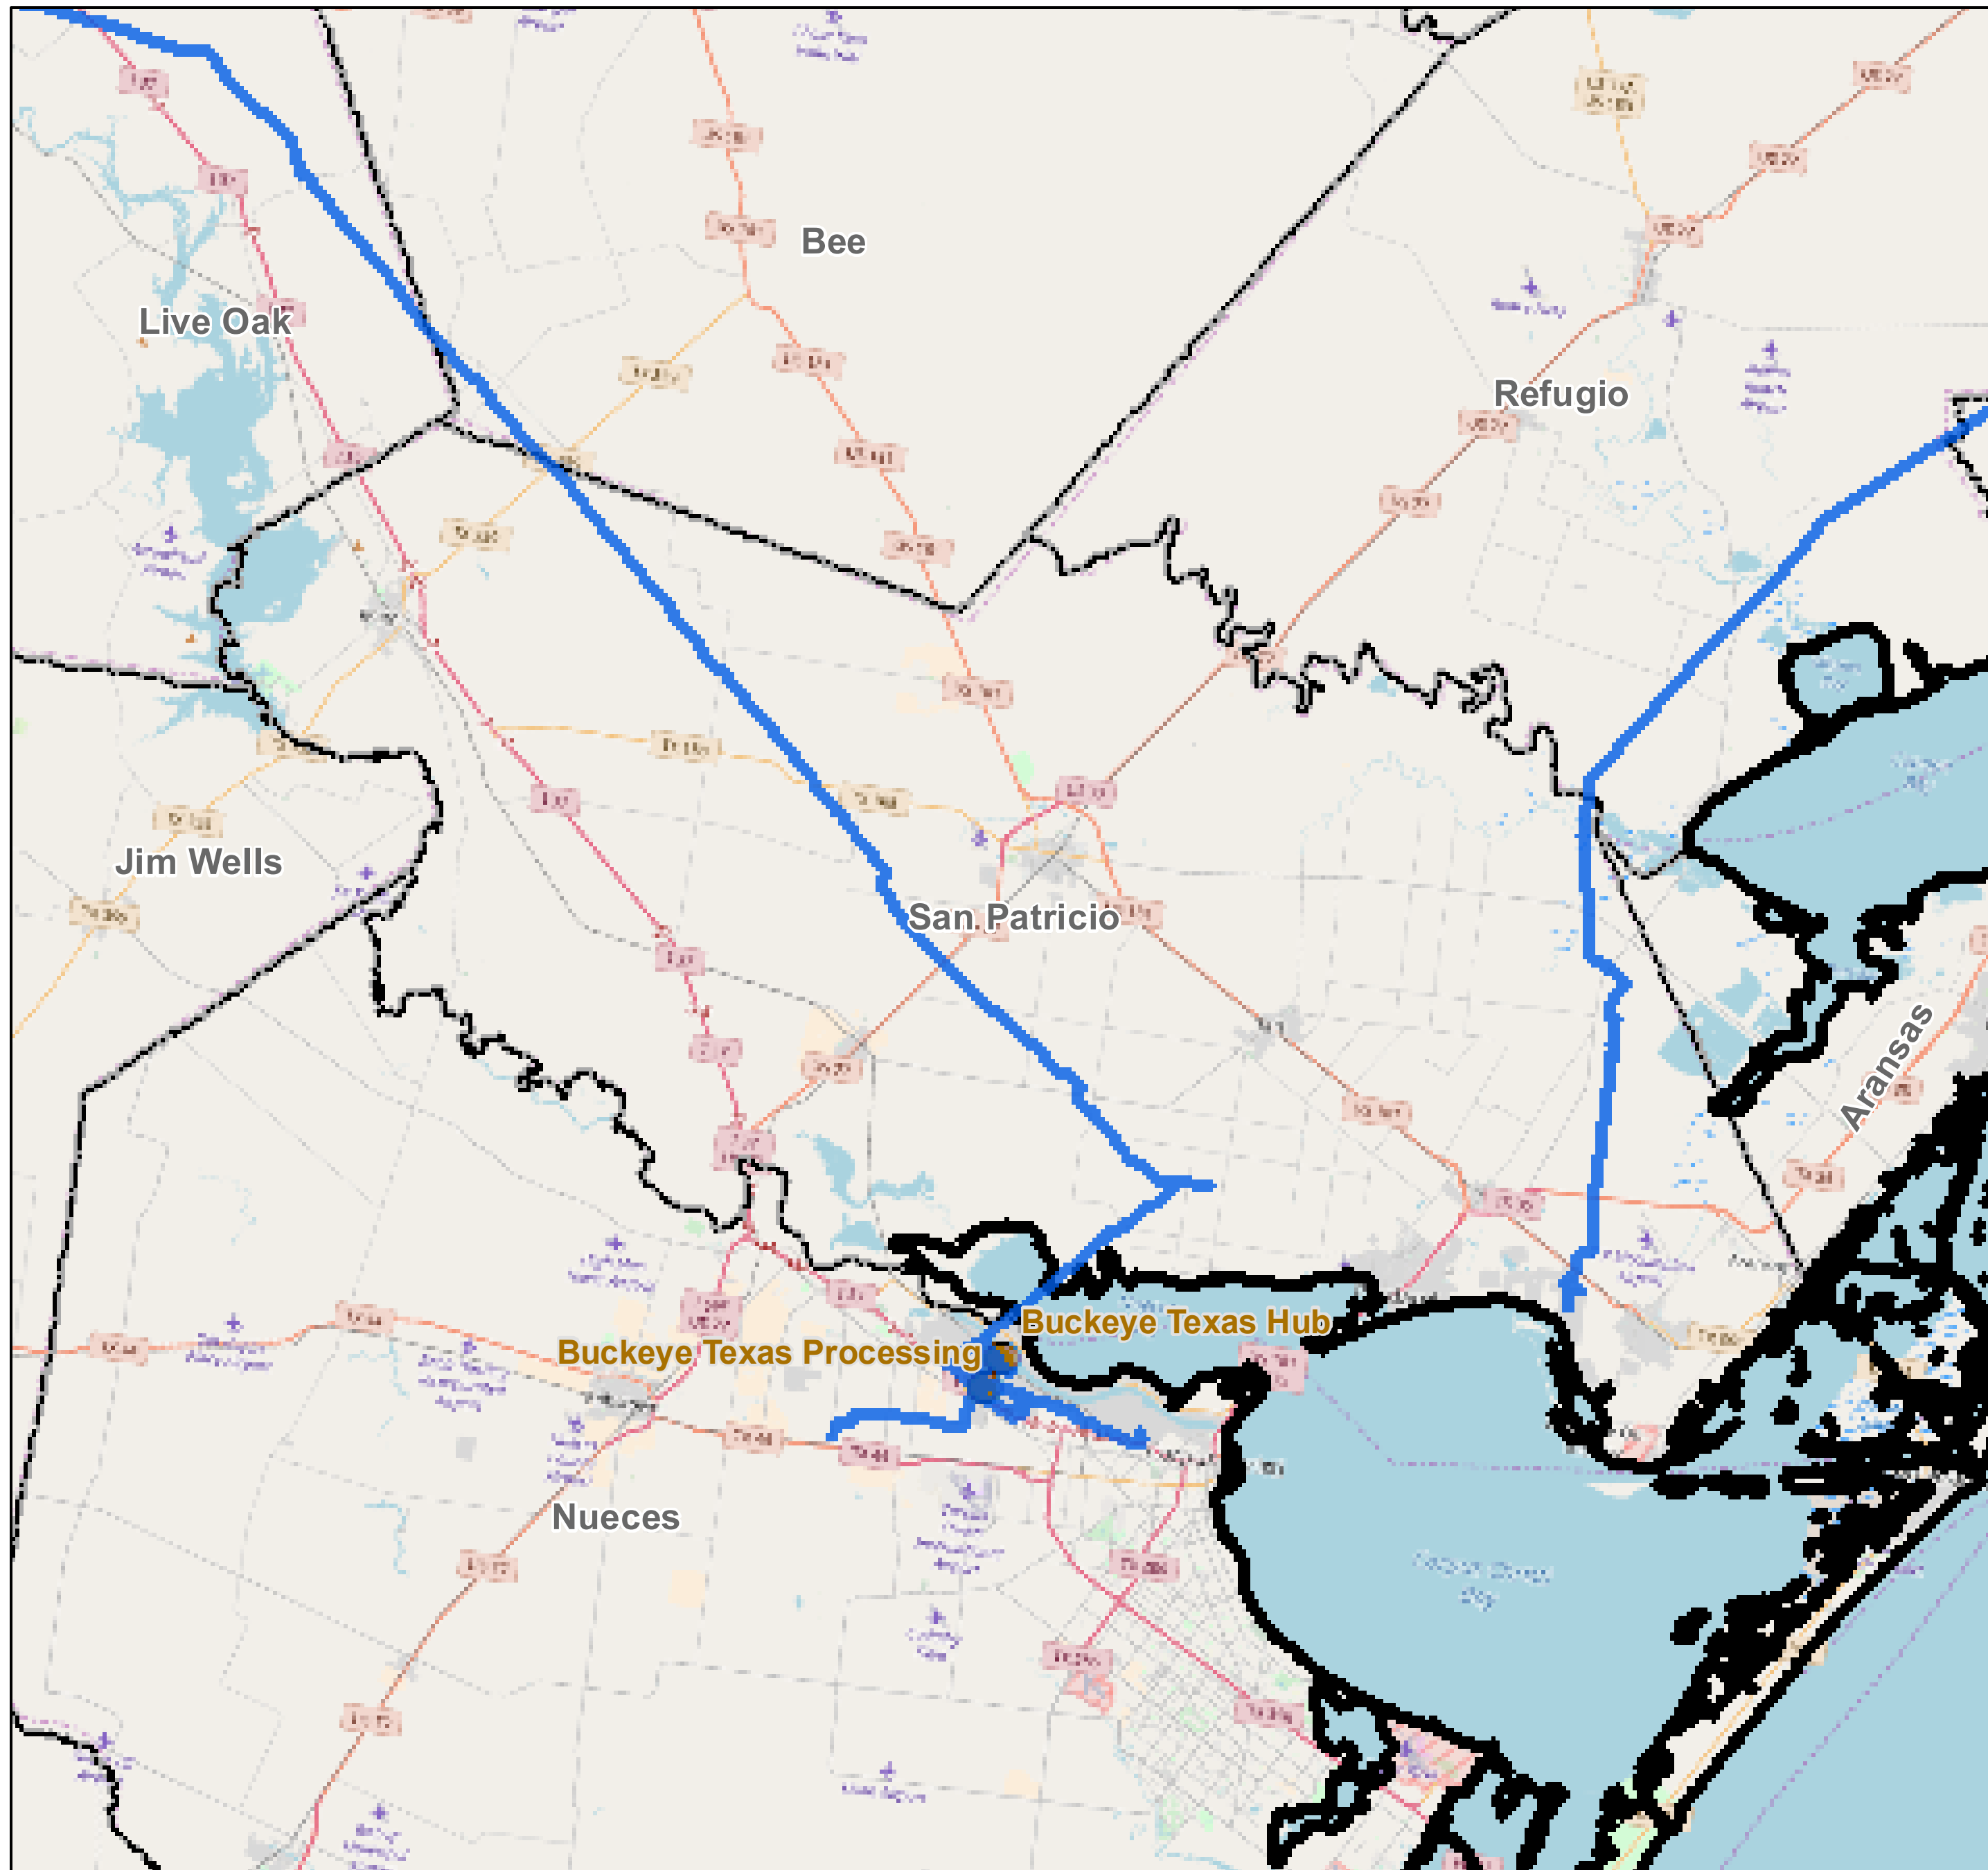

County: San Patricio, Texas

BUCKEYE PARTNERS, L.P.

For more detailed pipeline information see the NPMS public viewer at:
www.npms.phmsa.dot.gov

1 in = 3.87 miles

Legend

- Buckeye Pipelines (4)
- Buckeye Facilities (0)
- State Boundaries
- County Boundaries

This map is not intended to be used to physically locate Buckeye's facilities. Facilities and other features are not to scale. Before conducting any excavation activities, you must first call your state One Call System to have all underground facilities physically located.