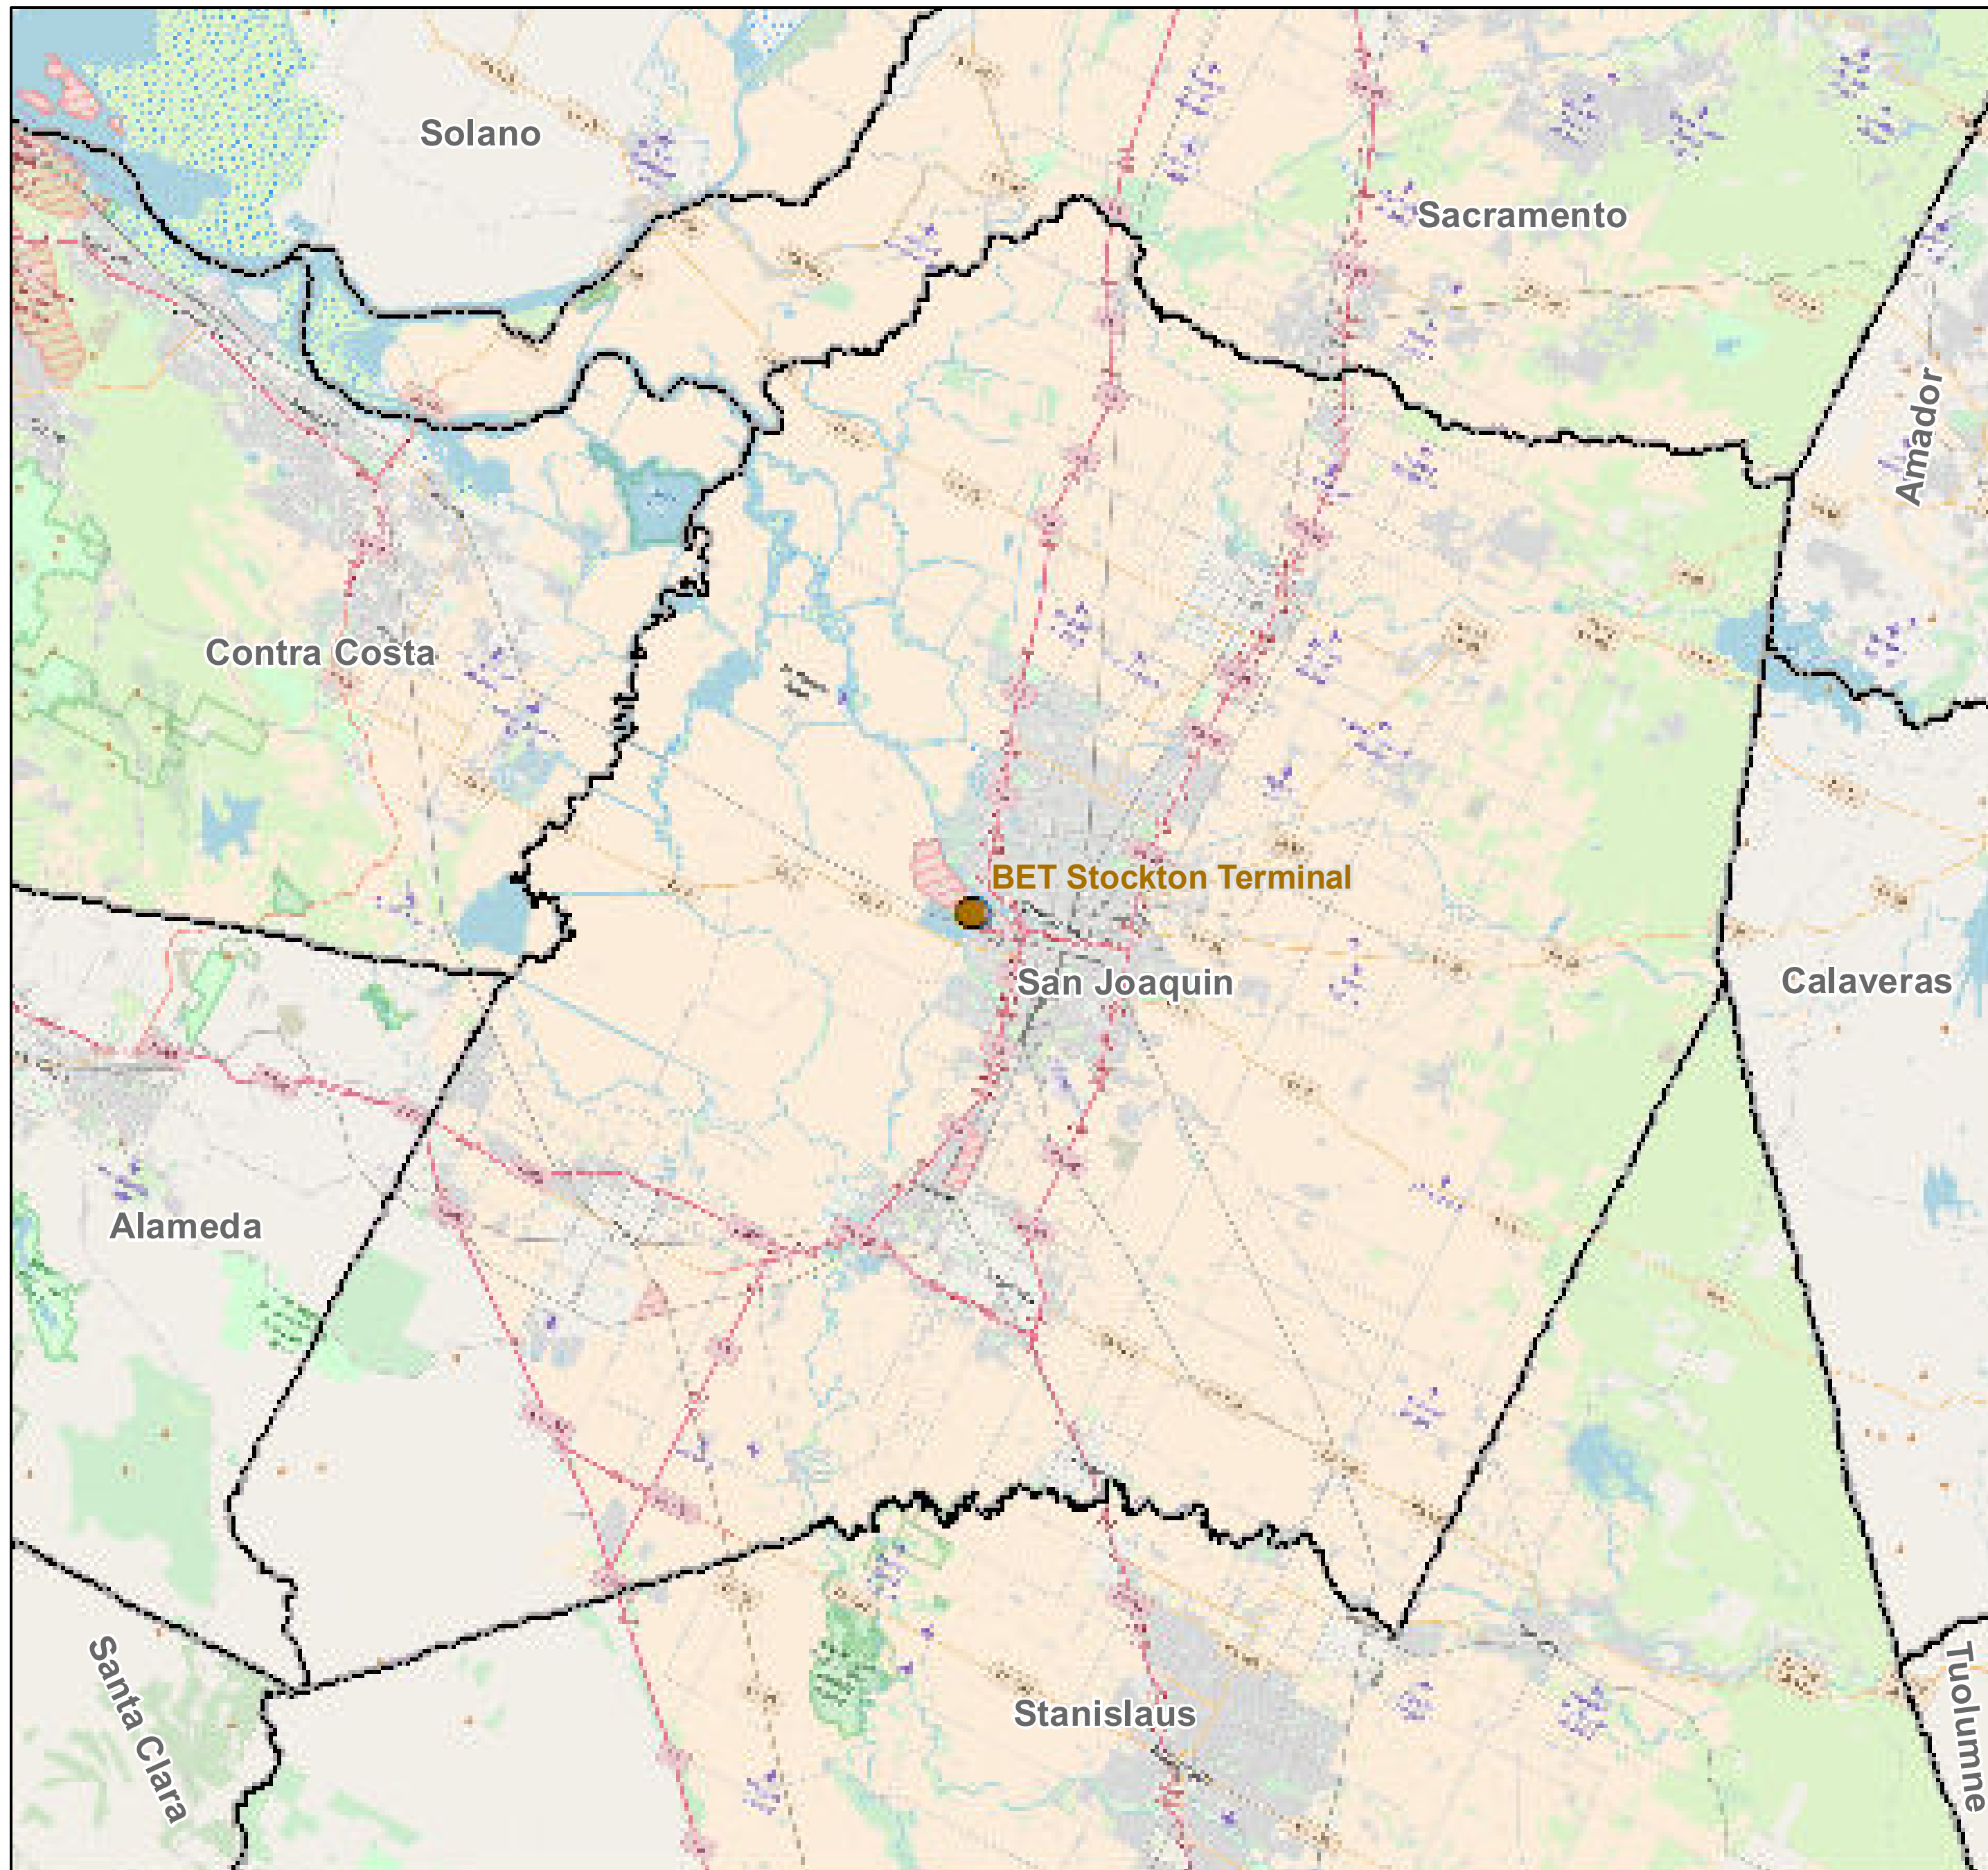

# County: San Joaquin, California

**BUCKEYE PARTNERS, L.P.**

For more detailed pipeline information see the NPMS public viewer at: [www.npms.phmsa.dot.gov](http://www.npms.phmsa.dot.gov)

1 in = 4.92 miles

## Legend

- Buckeye Pipelines (0)
- Buckeye Facilities (1)
- State Boundaries
- County Boundaries

This map is not intended to be used to physically locate Buckeye's facilities. Facilities and other features are not to scale. Before conducting any excavation activities, you must first call your state One Call System to have all underground facilities physically located.