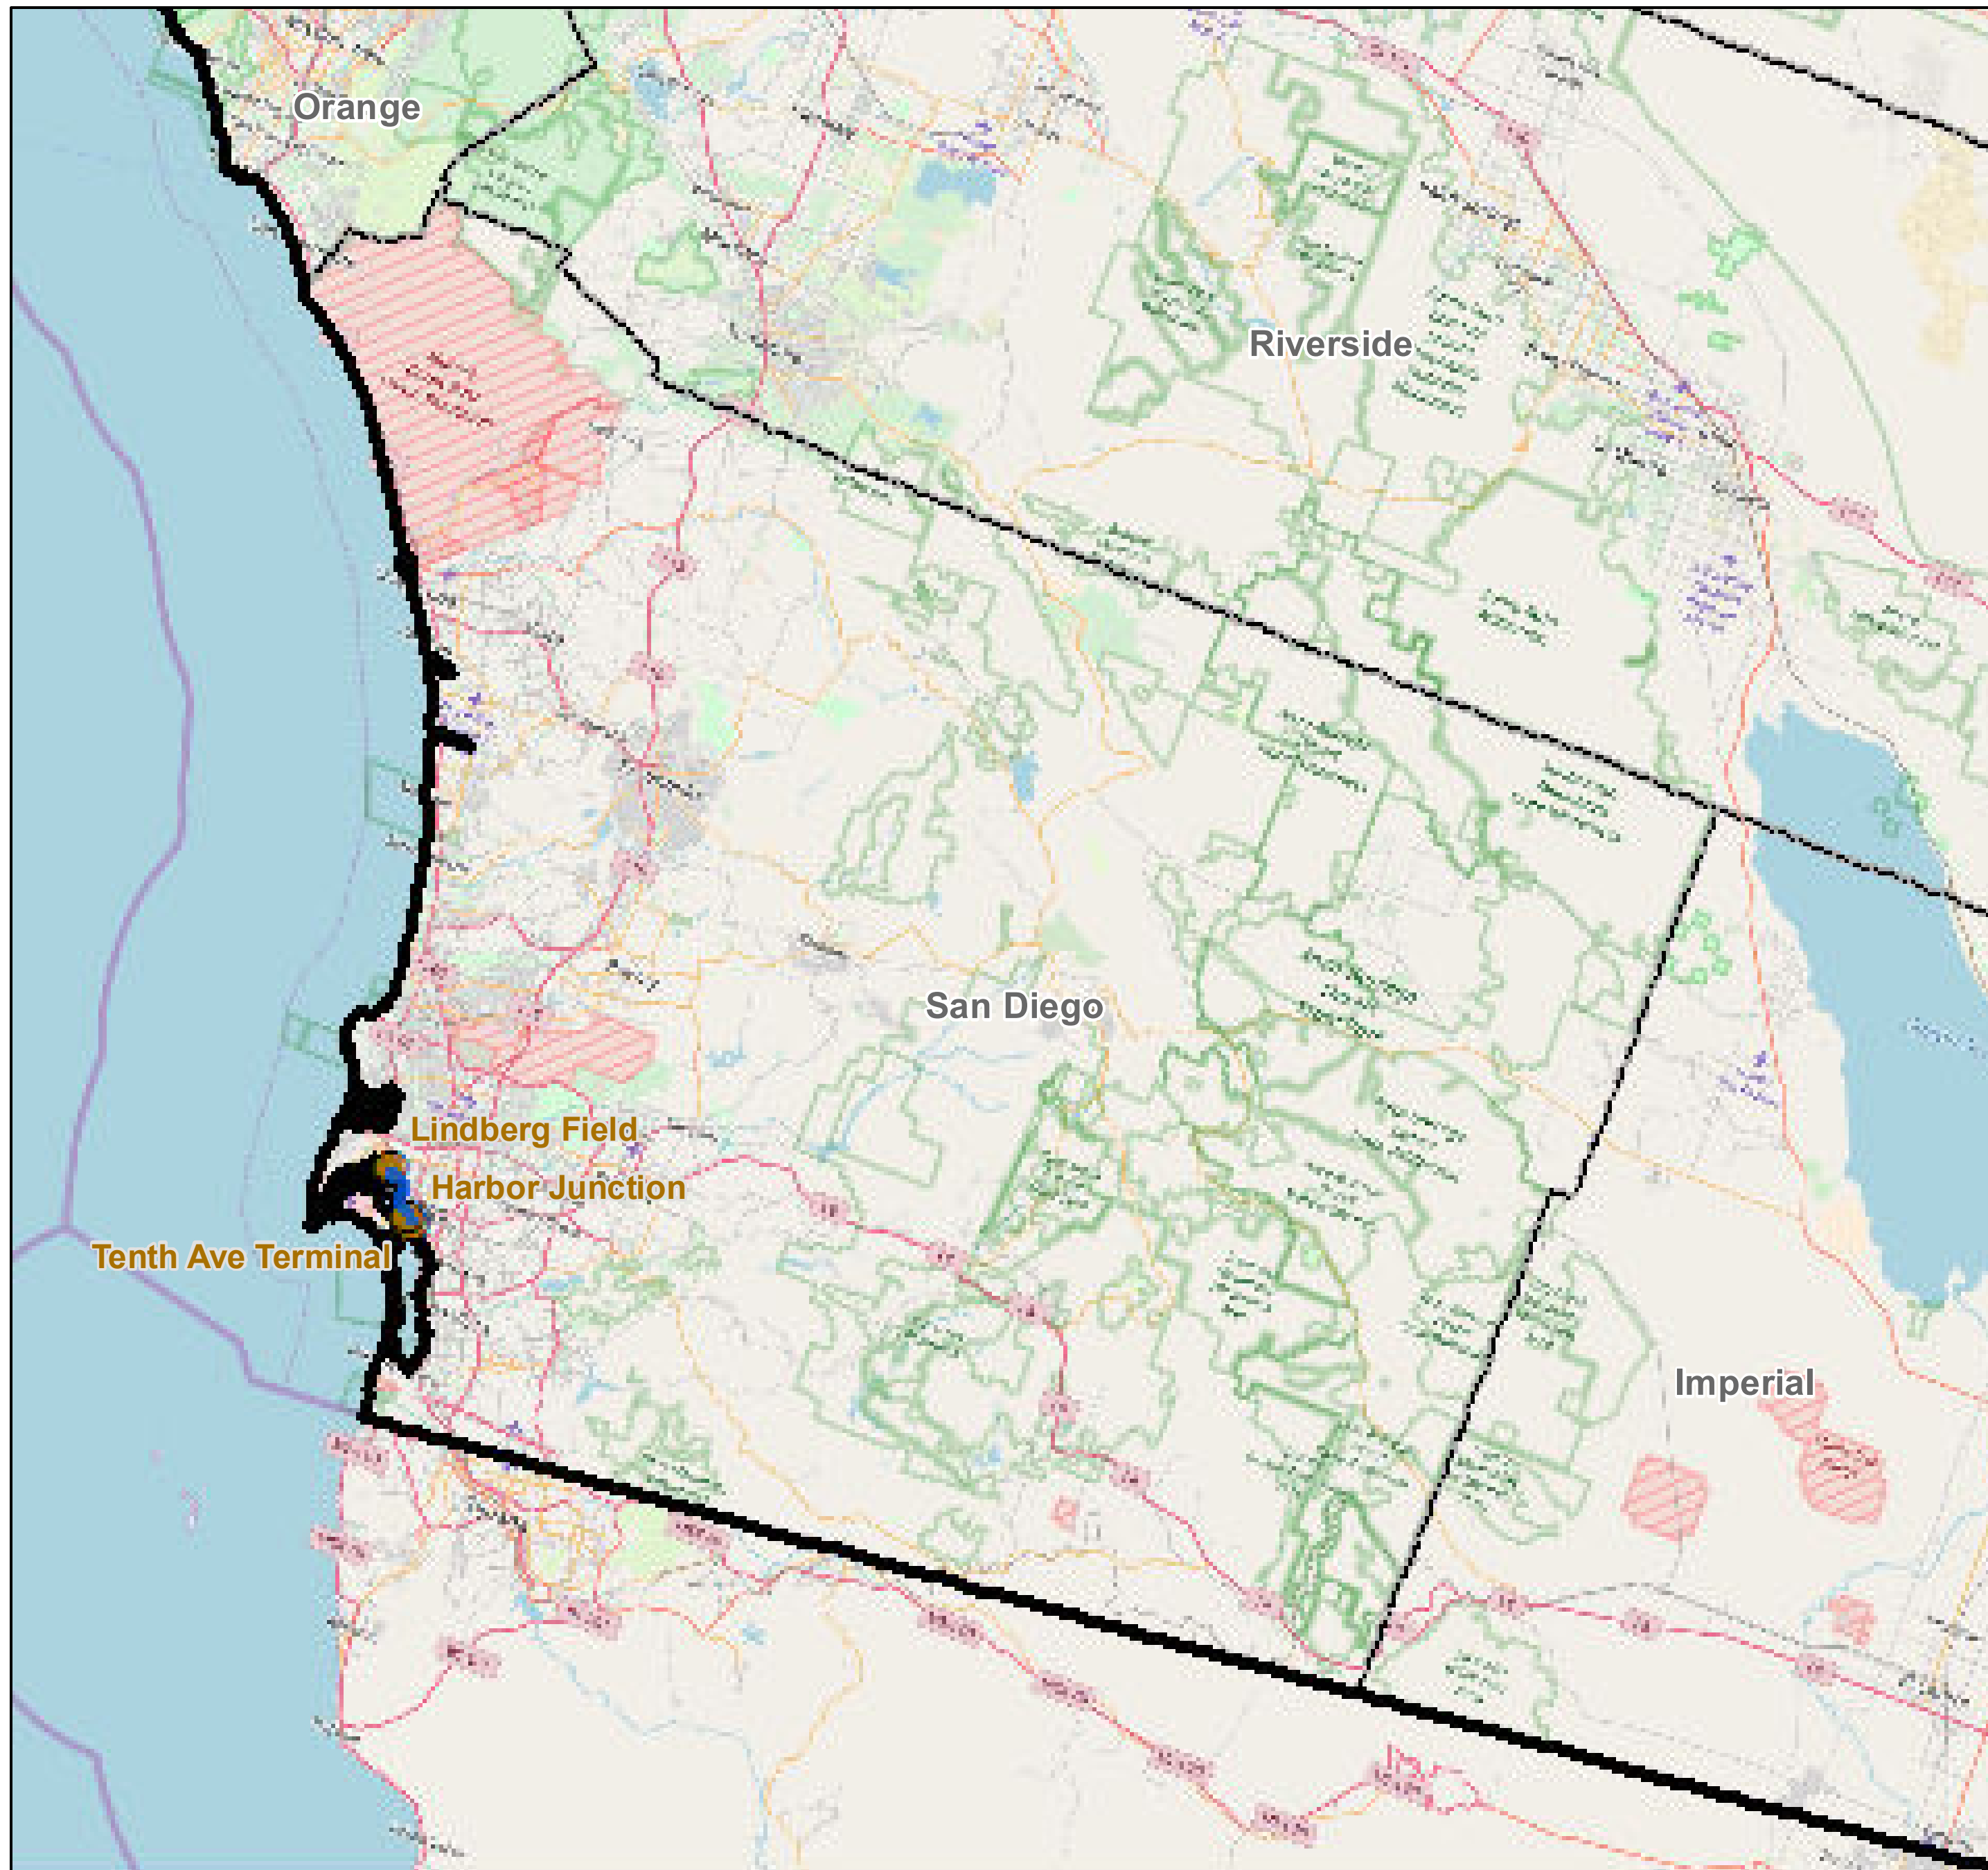

County: San Diego, California

BUCKEYE PARTNERS, L.P.

For more detailed pipeline information see the NPMS public viewer at: www.npms.phmsa.dot.gov

1 in = 8.85 miles

Legend

- Buckeye Pipelines (2)
- Buckeye Facilities (3)
- State Boundaries
- County Boundaries

This map is not intended to be used to physically locate Buckeye's facilities. Facilities and other features are not to scale. Before conducting any excavation activities, you must first call your state One Call System to have all underground facilities physically located.