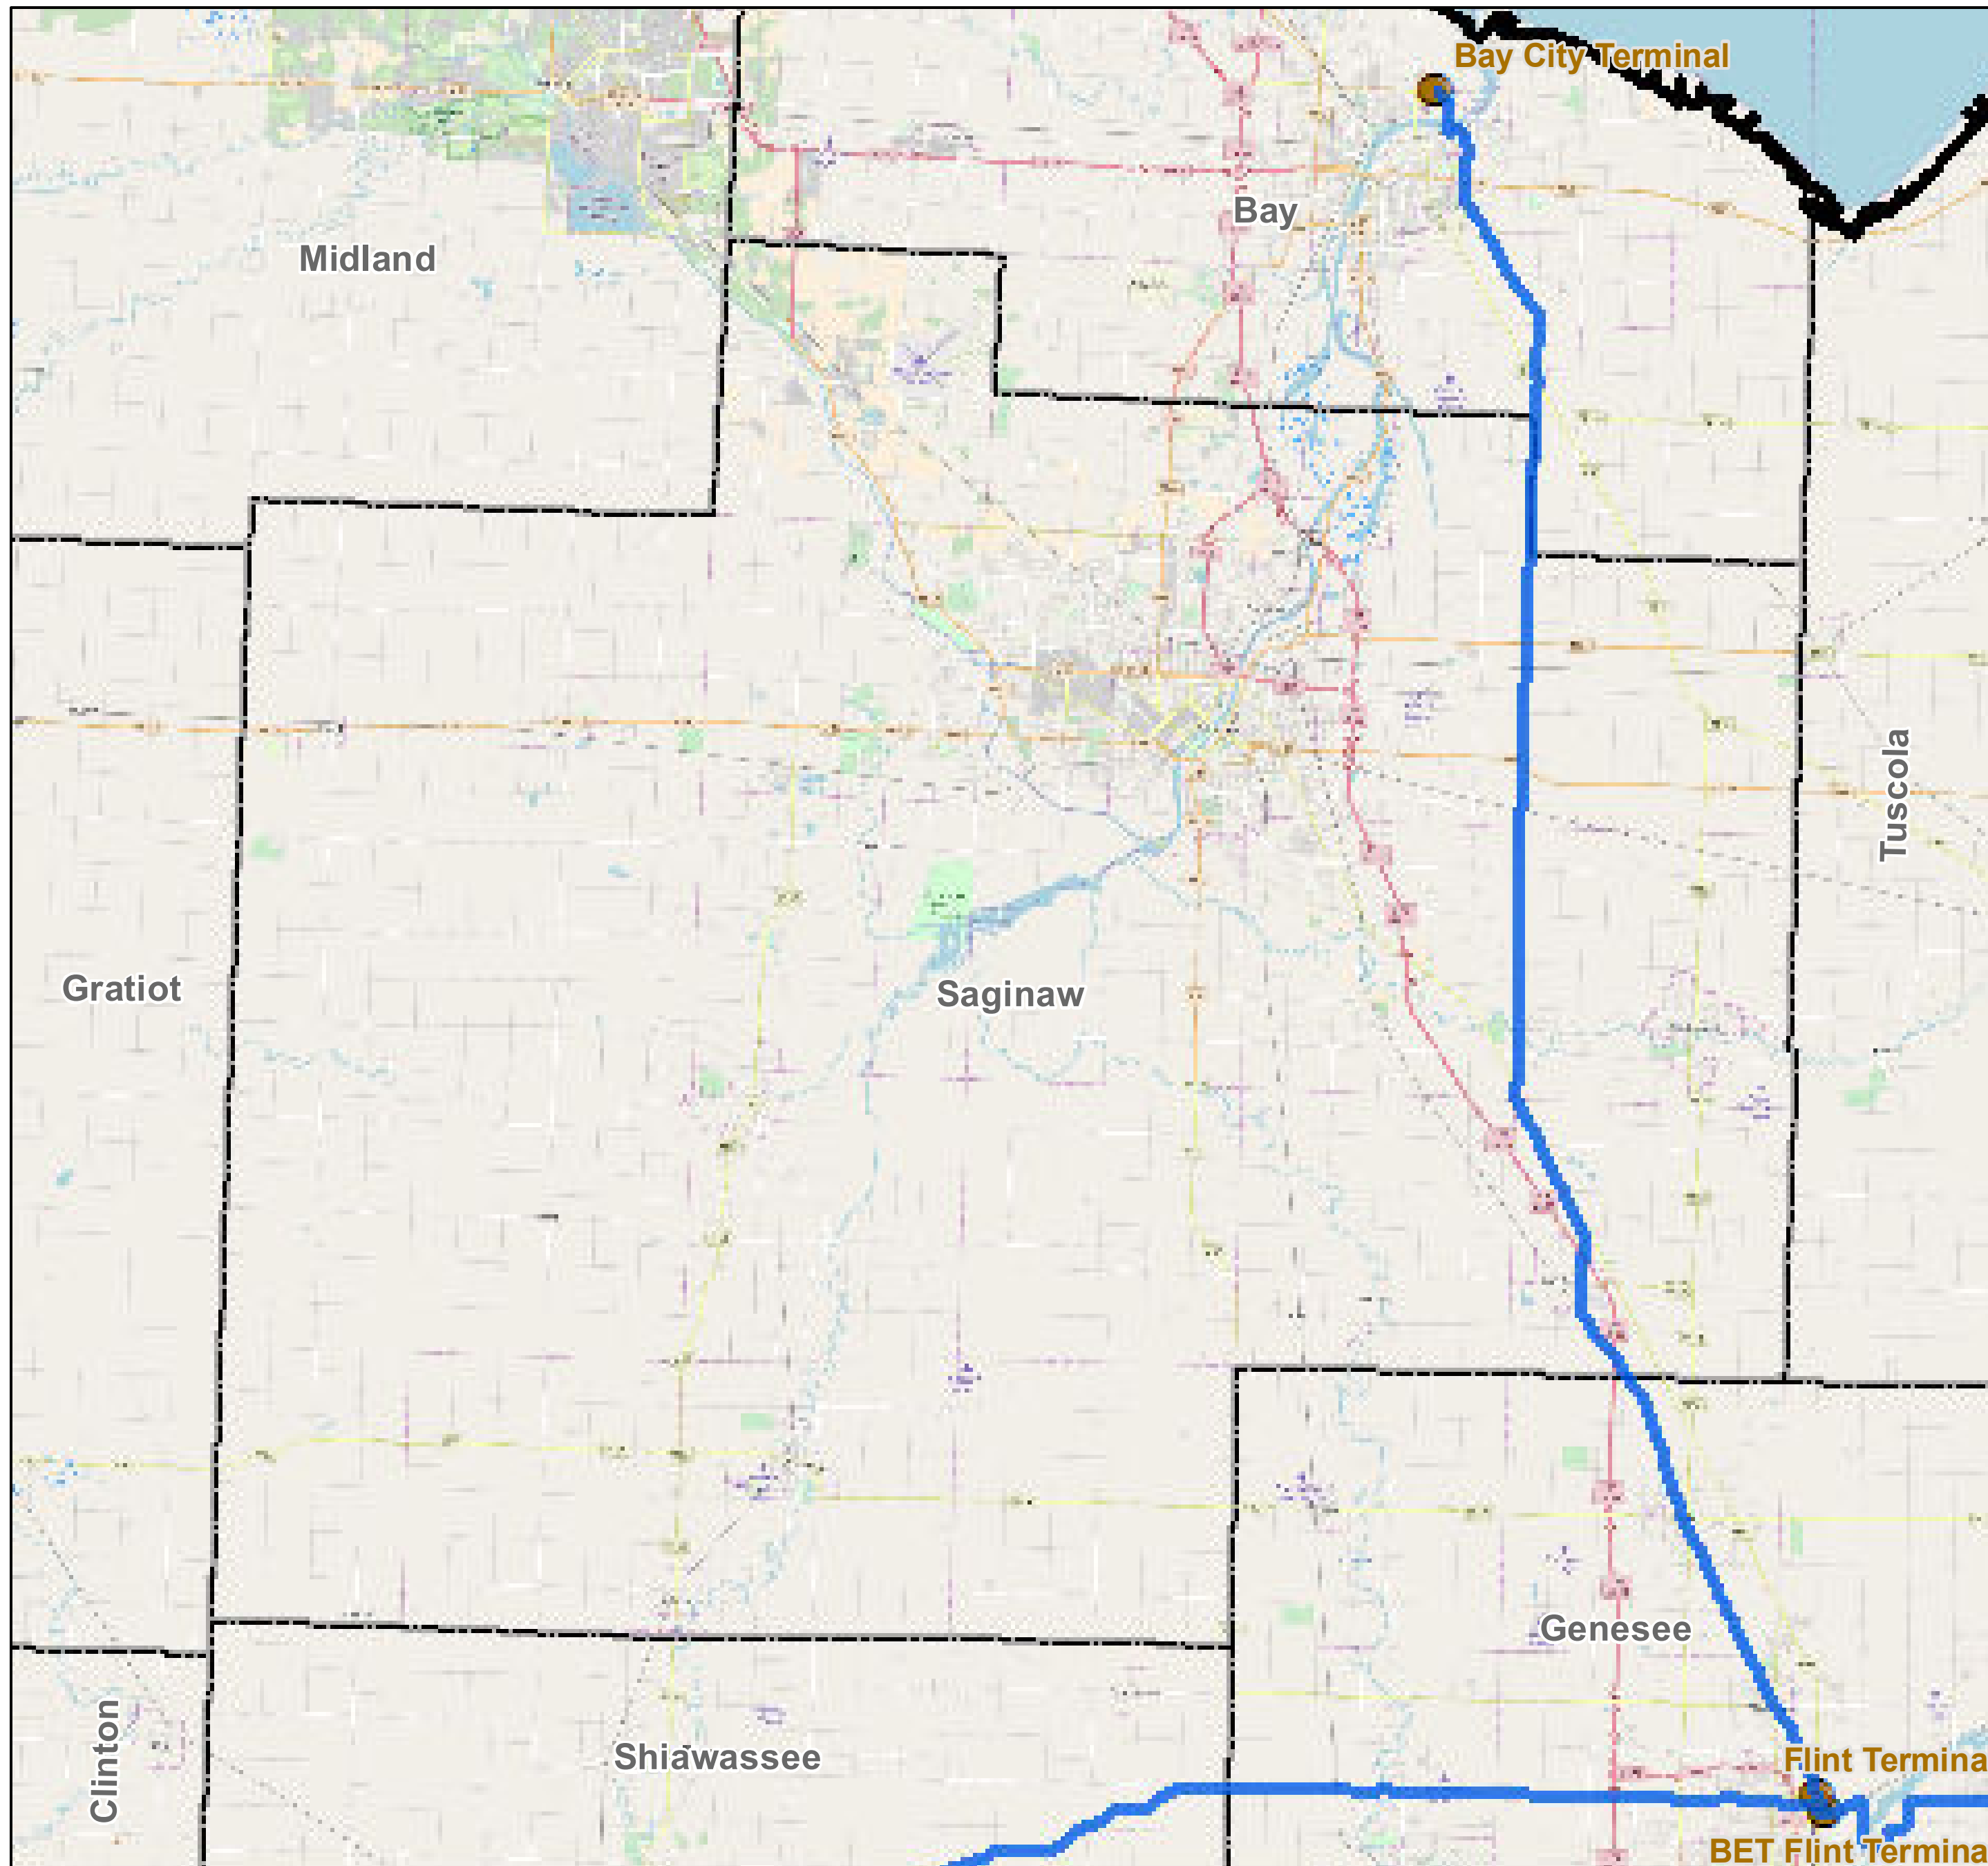

County: Saginaw, Michigan

BUCKEYE PARTNERS, L.P.

For more detailed pipeline information see the NPMS public viewer at: www.npms.phmsa.dot.gov

1 in = 2.88 miles

Legend

- Buckeye Pipelines (1)
- Buckeye Facilities (0)
- State Boundaries
- County Boundaries

This map is not intended to be used to physically locate Buckeye's facilities. Facilities and other features are not to scale. Before conducting any excavation activities, you must first call your state One Call System to have all underground facilities physically located.