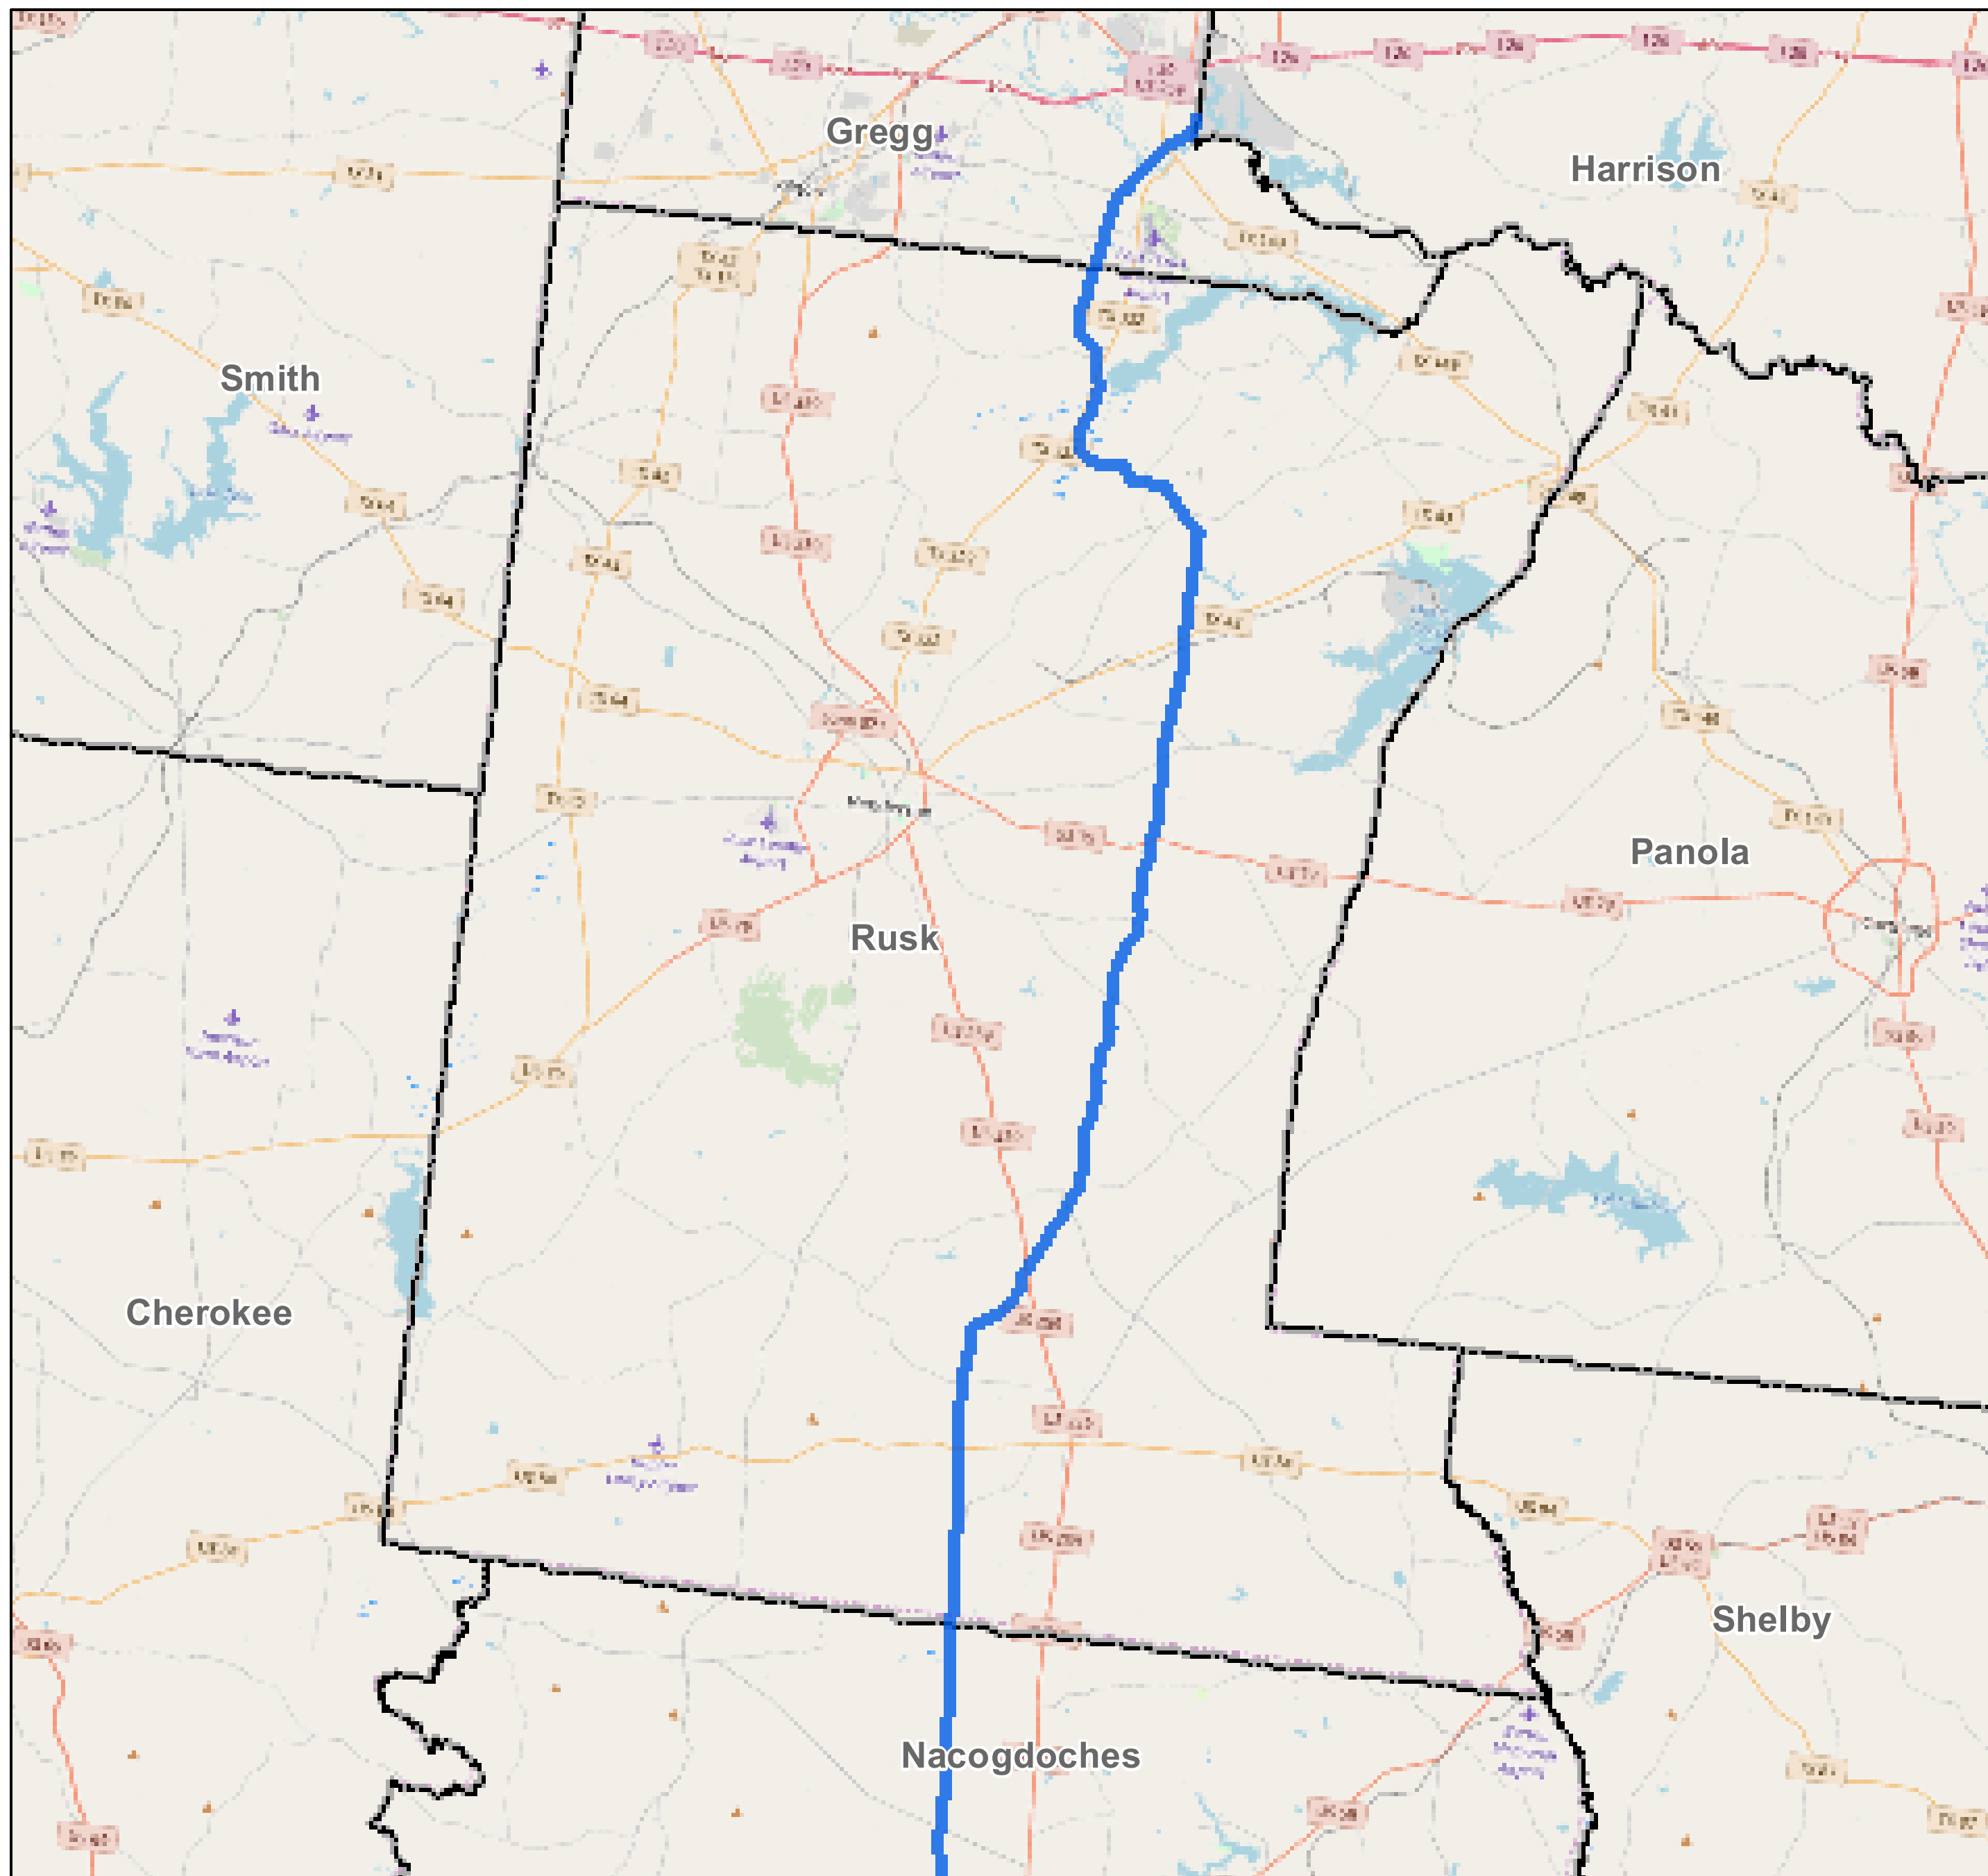

County: Rusk, Texas

BUCKEYE PARTNERS, L.P.

For more detailed pipeline information see the NPMS public viewer at:
www.npms.phmsa.dot.gov

1 in = 3.62 miles

Legend

-  Buckeye Pipelines (1)
-  Buckeye Facilities (0)
-  State Boundaries
-  County Boundaries

This map is not intended to be used to physically locate Buckeye's facilities. Facilities and other features are not to scale. Before conducting any excavation activities, you must first call your state One Call System to have all underground facilities physically located.