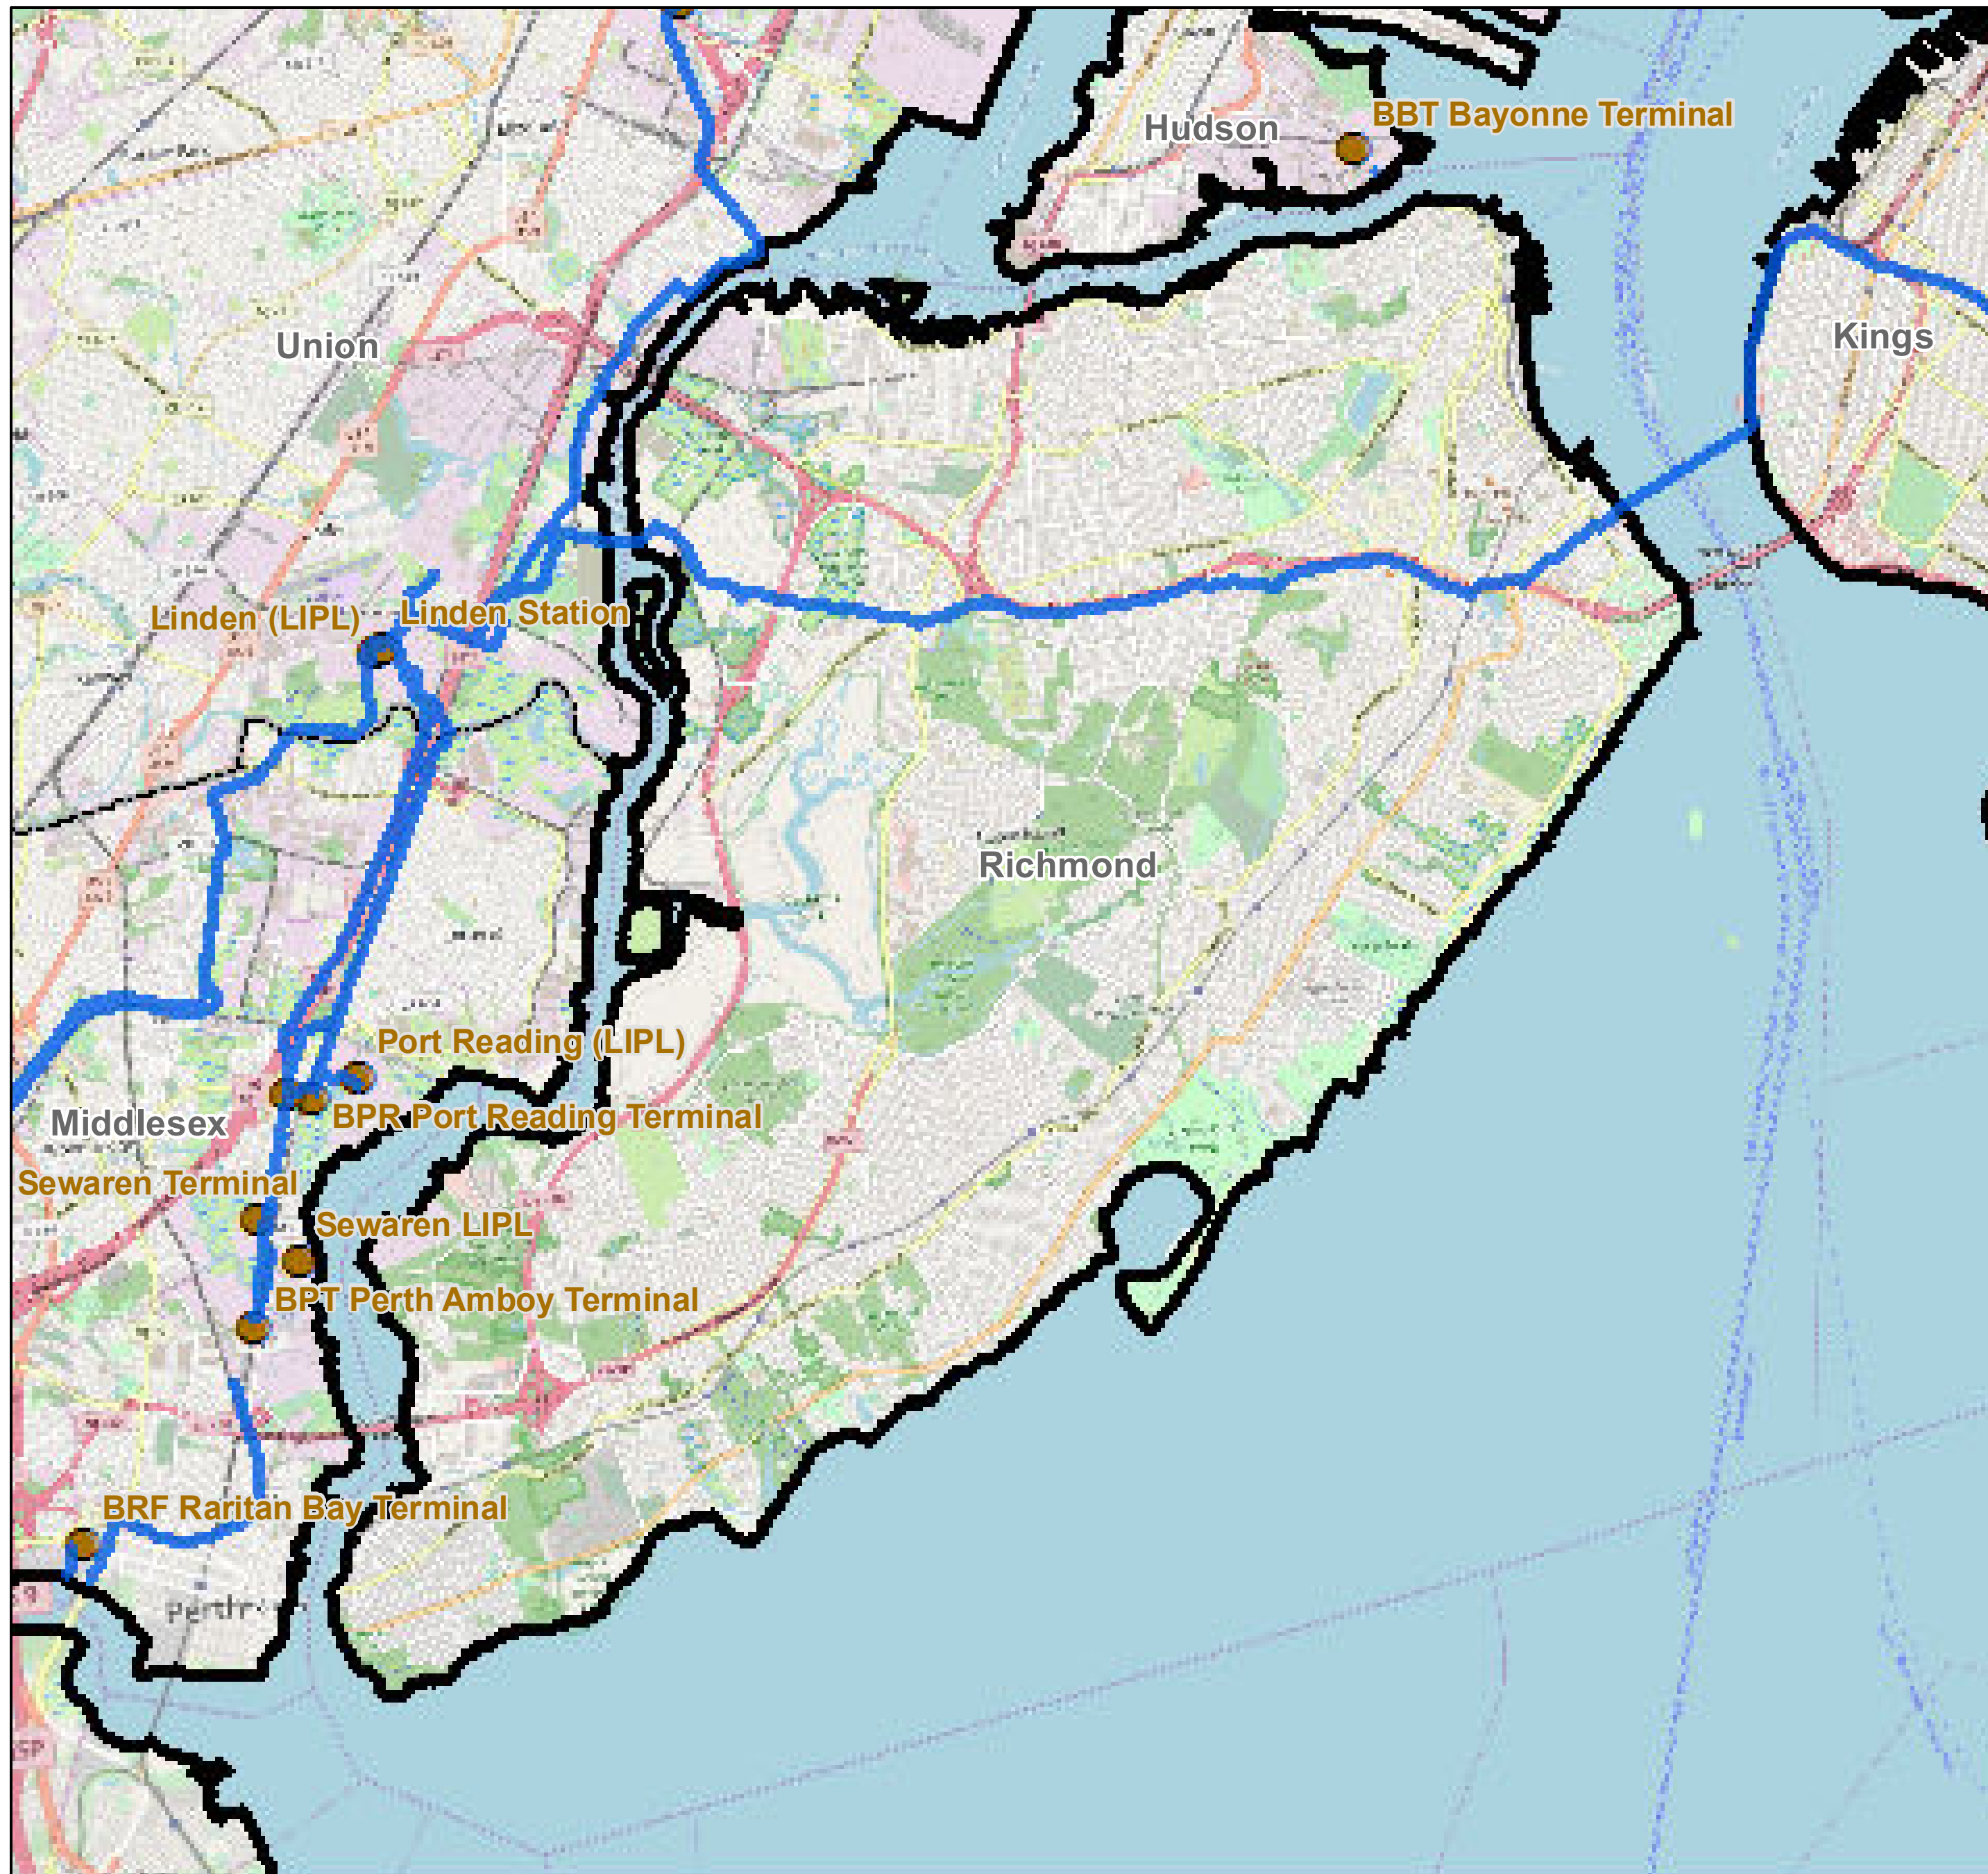

# County: Richmond, New York

**BUCKEYE PARTNERS, L.P.**

For more detailed pipeline information see the NPMS public viewer at: [www.npms.phmsa.dot.gov](http://www.npms.phmsa.dot.gov)

1 in = 1.00 miles

## Legend

- Buckeye Pipelines (2)
- Buckeye Facilities (0)
- State Boundaries
- County Boundaries

This map is not intended to be used to physically locate Buckeye's facilities. Facilities and other features are not to scale. Before conducting any excavation activities, you must first call your state One Call System to have all underground facilities physically located.