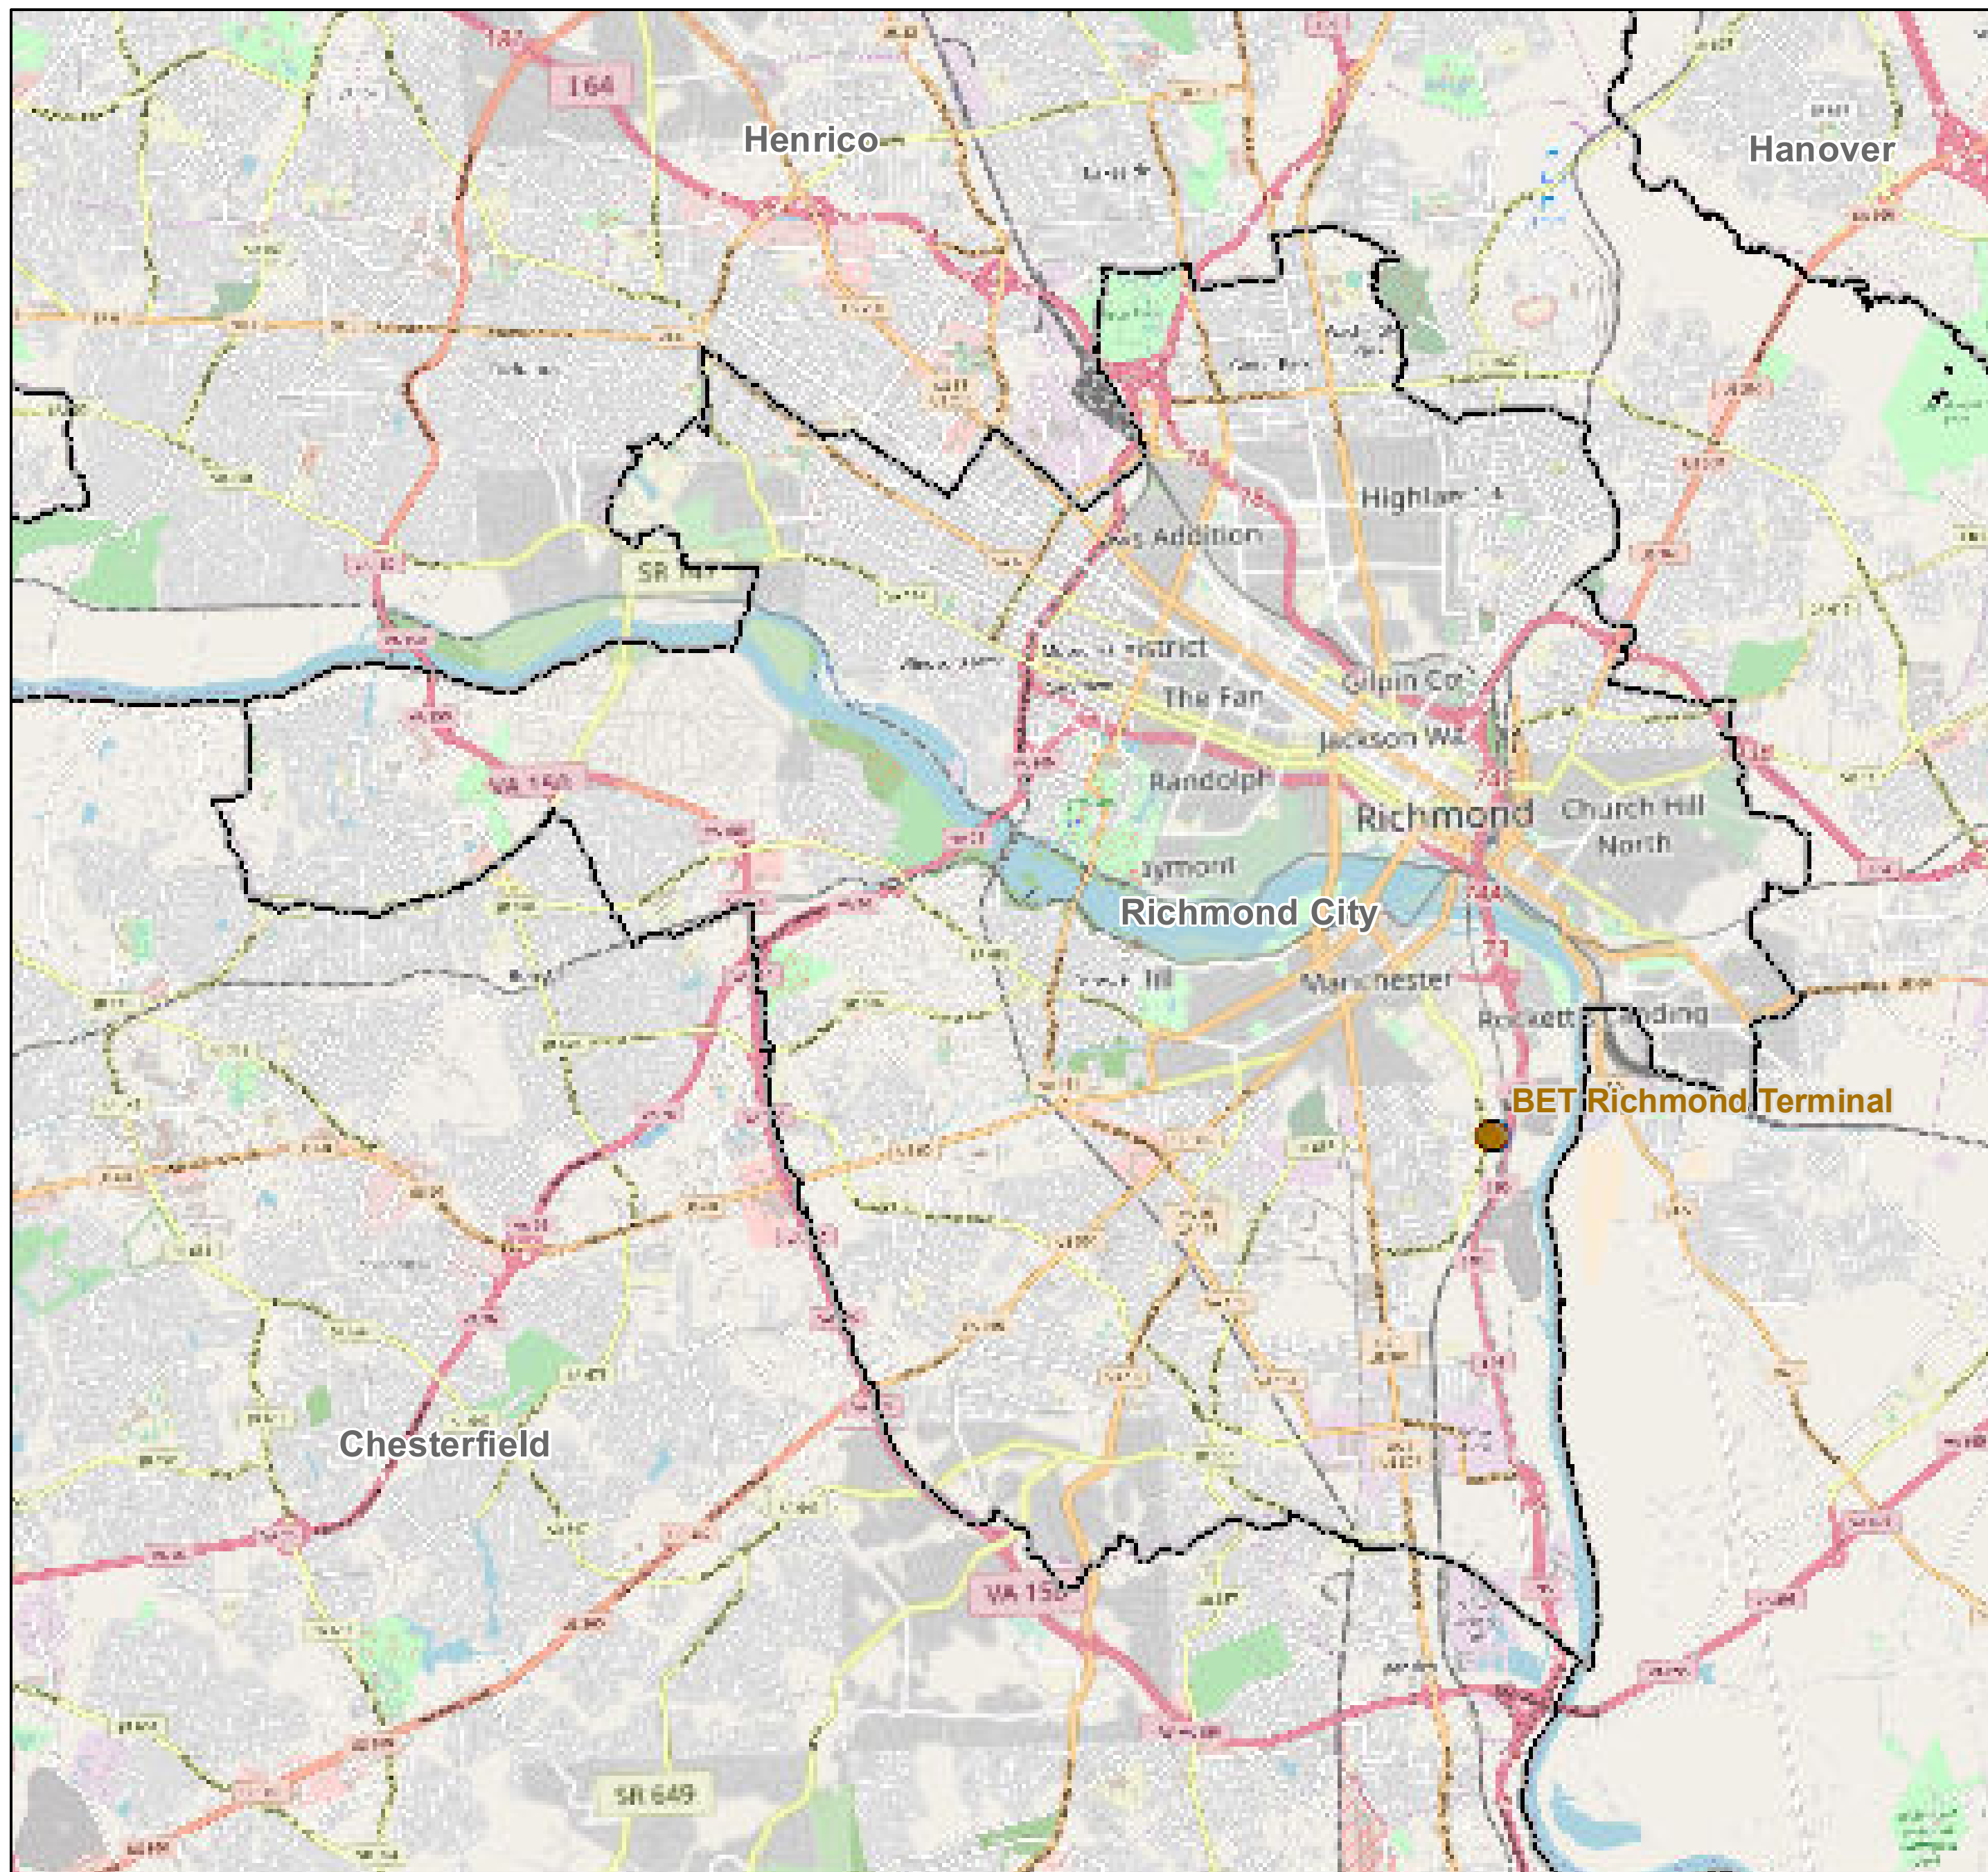

County: Richmond City, Virginia

BUCKEYE PARTNERS, L.P.

For more detailed pipeline information see the NPMS public viewer at: www.npms.phmsa.dot.gov

1 in = 0.99 miles

Legend

-  Buckeye Pipelines (0)
-  Buckeye Facilities (1)
-  State Boundaries
-  County Boundaries

This map is not intended to be used to physically locate Buckeye's facilities. Facilities and other features are not to scale. Before conducting any excavation activities, you must first call your state One Call System to have all underground facilities physically located.