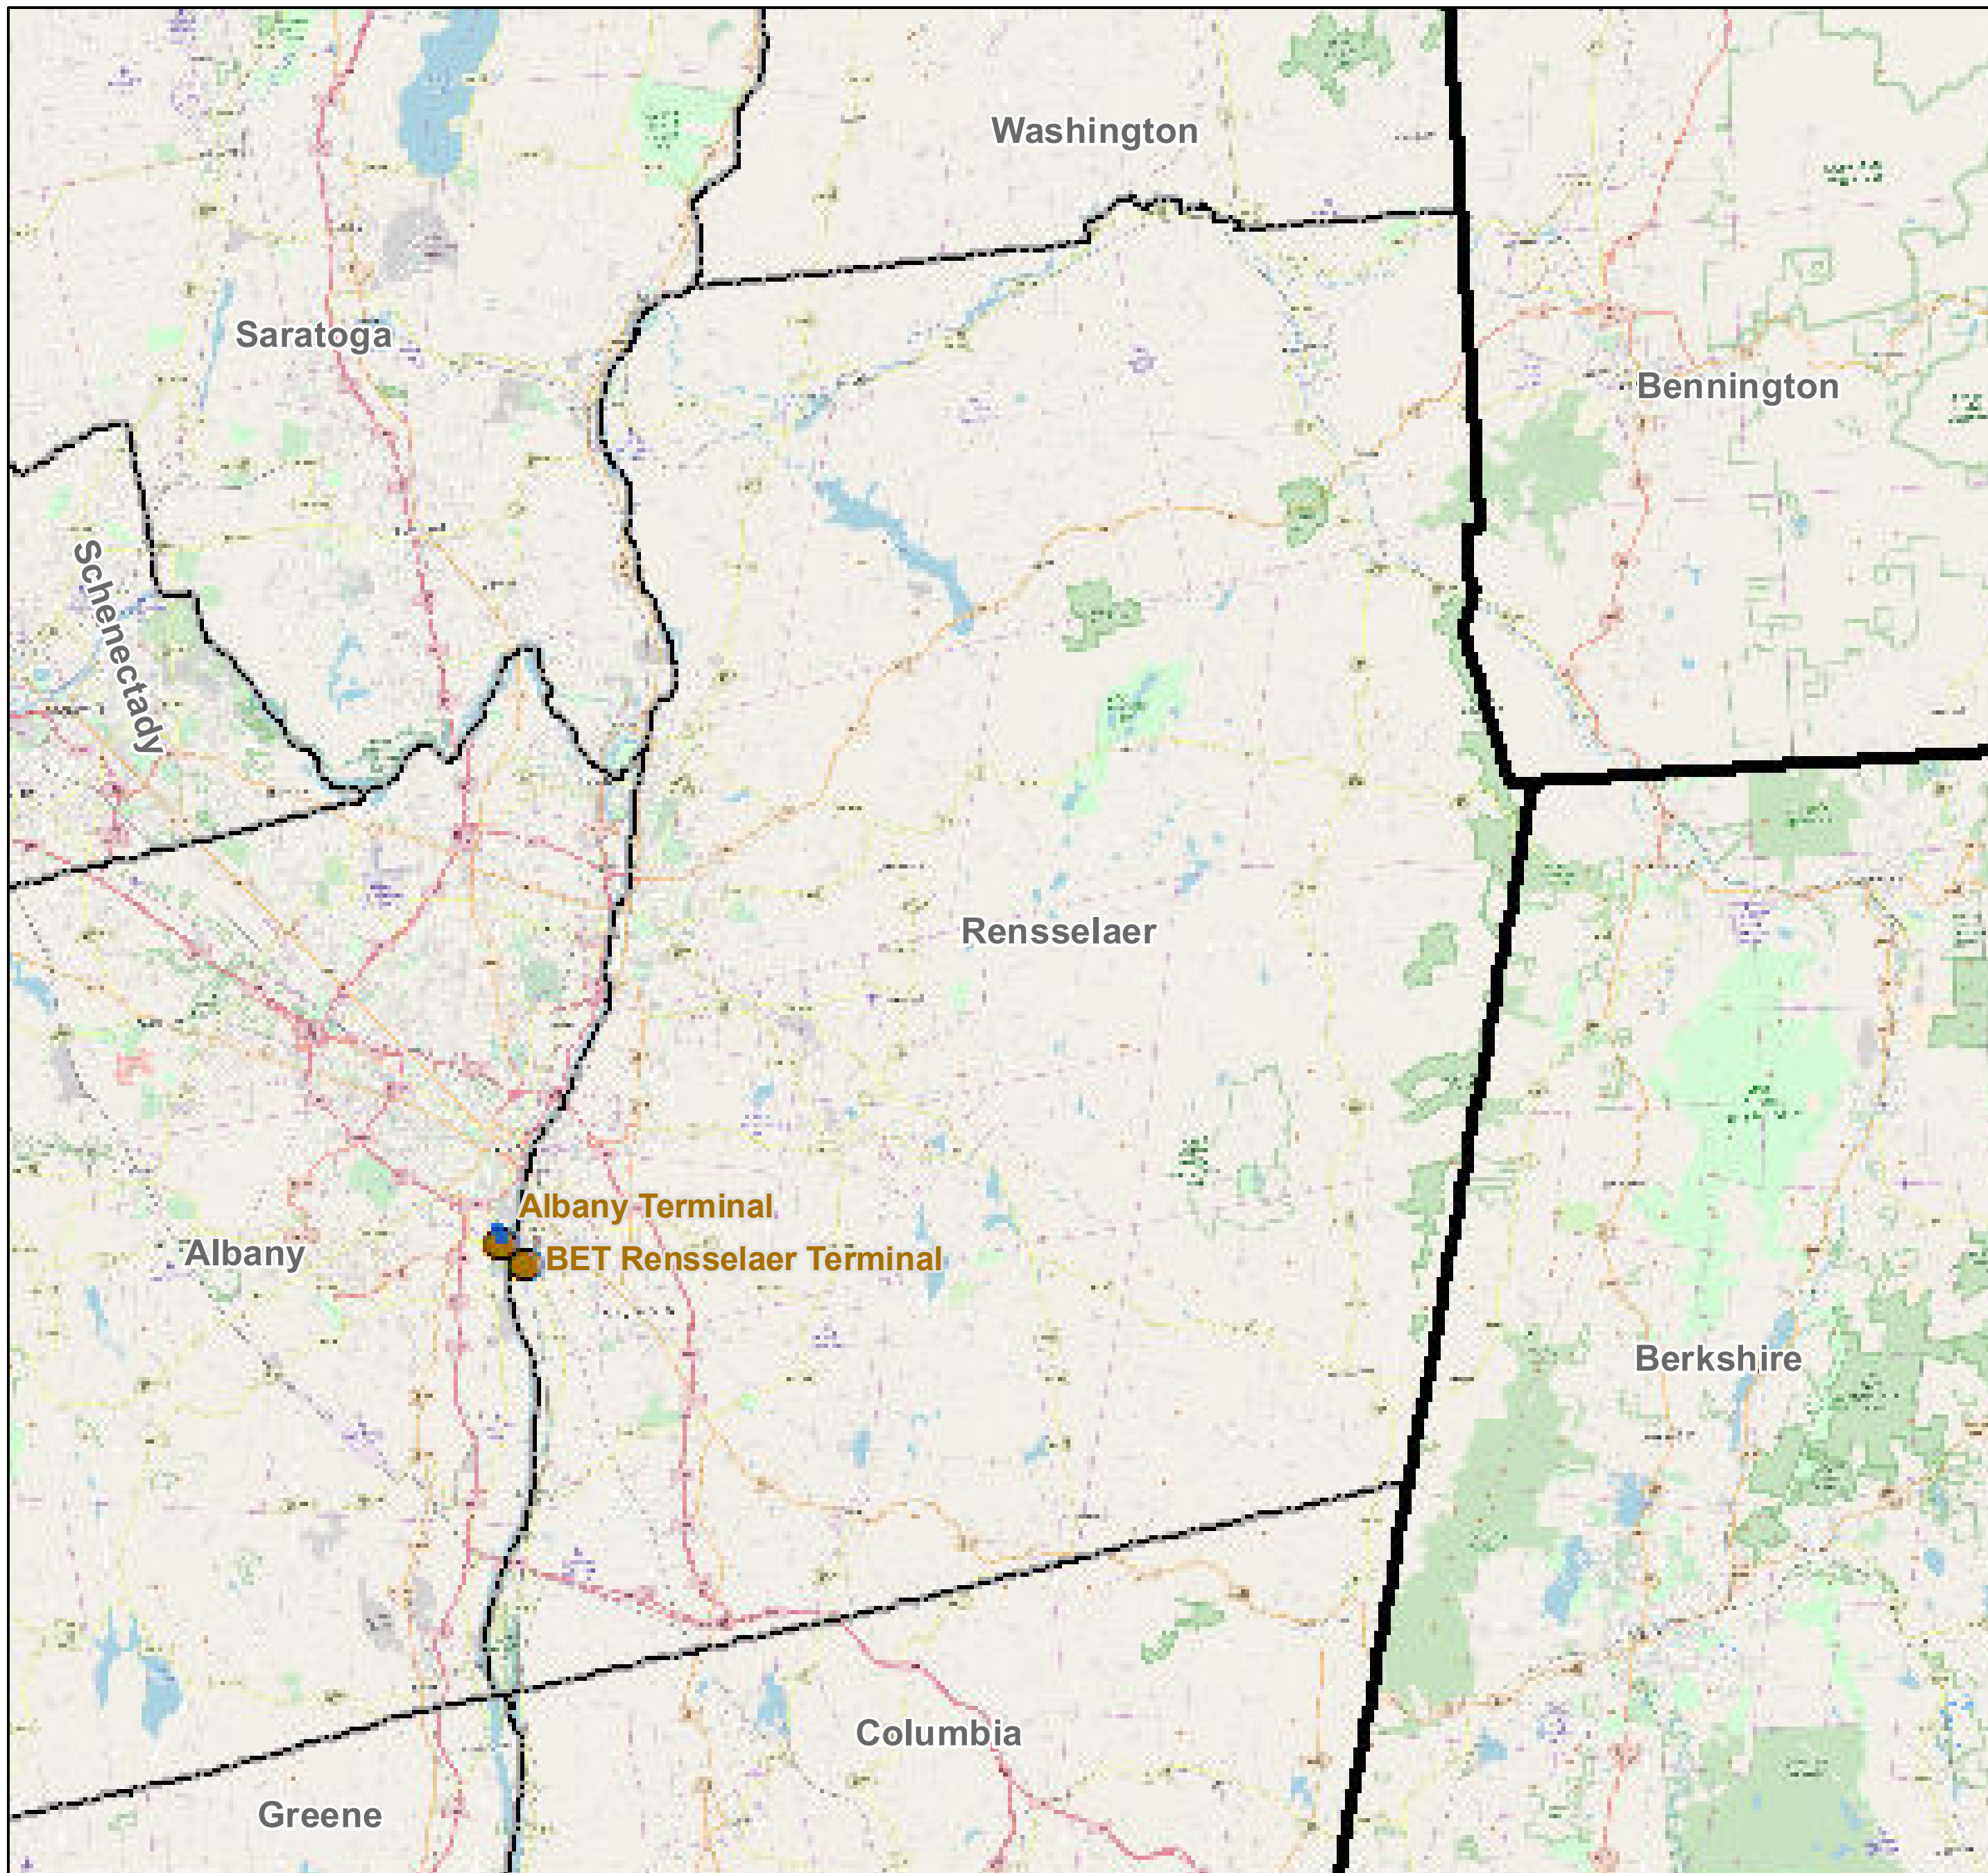

County: Rensselaer, New York

BUCKEYE PARTNERS, L.P.

For more detailed pipeline information see the NPMS public viewer at: www.npms.phmsa.dot.gov

1 in = 3.18 miles

Legend

-  Buckeye Pipelines (0)
-  Buckeye Facilities (2)
-  State Boundaries
-  County Boundaries

This map is not intended to be used to physically locate Buckeye's facilities. Facilities and other features are not to scale. Before conducting any excavation activities, you must first call your state One Call System to have all underground facilities physically located.