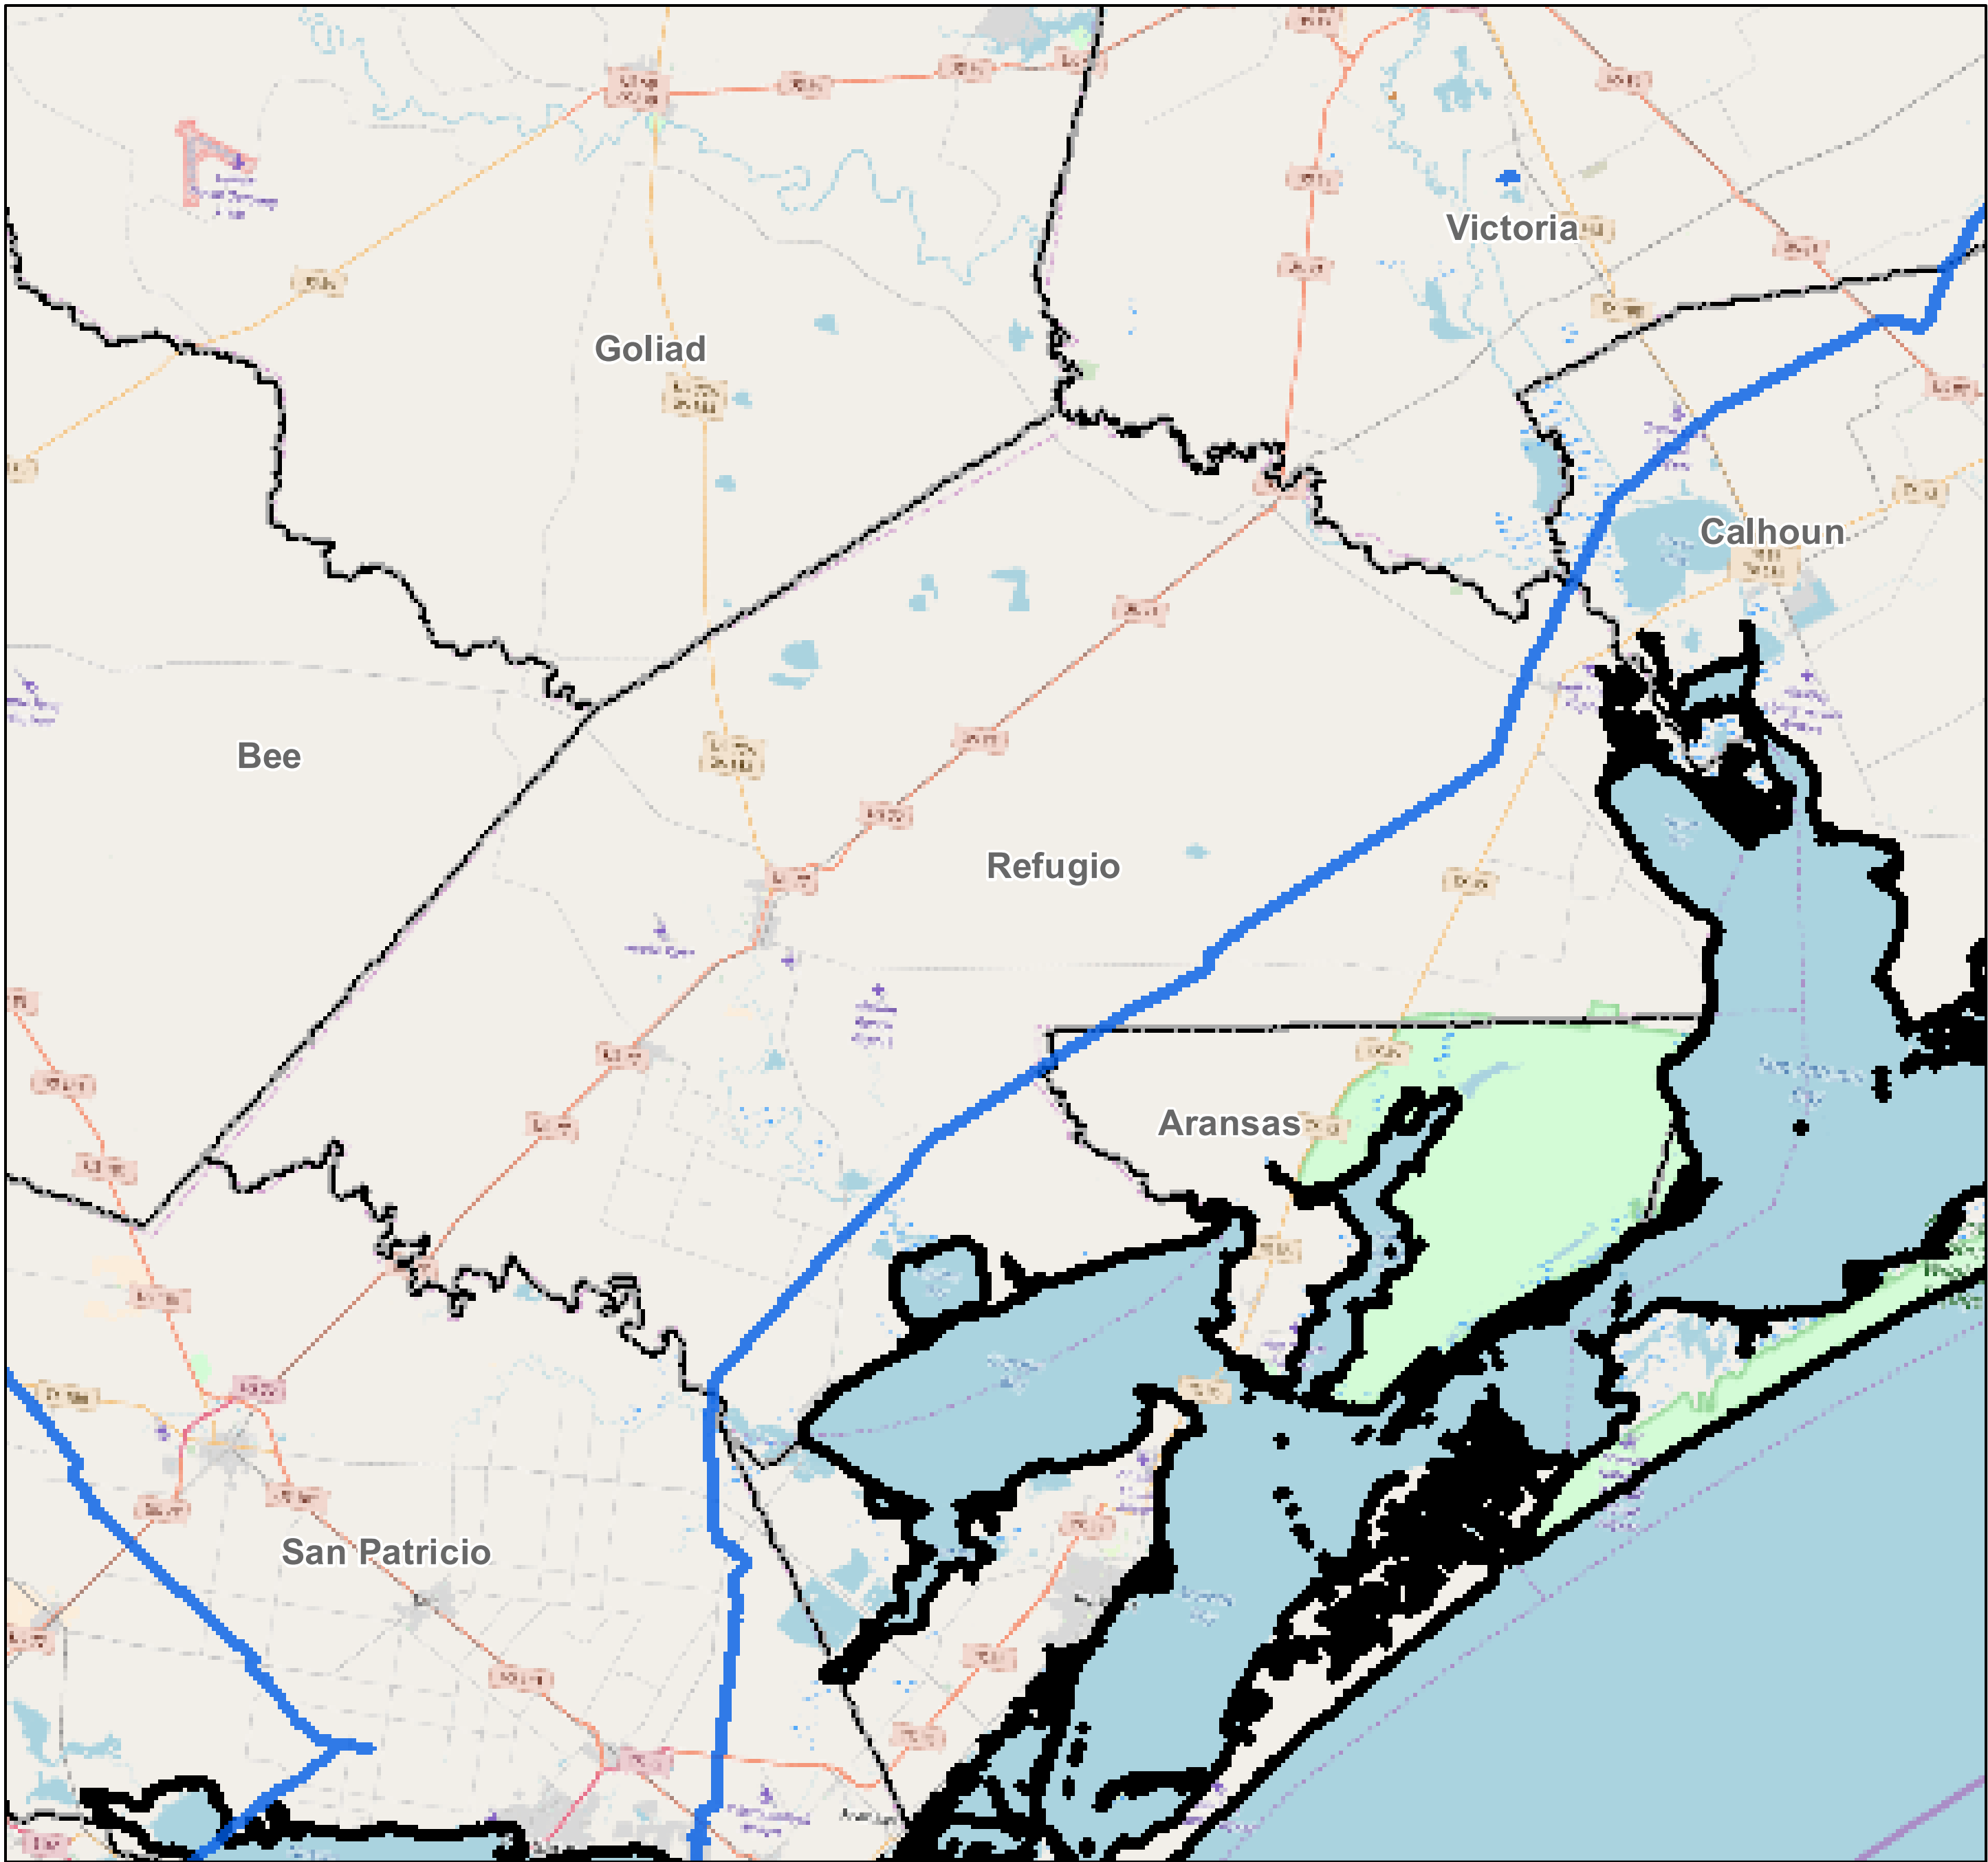

County: Refugio, Texas

BUCKEYE PARTNERS, L.P.

For more detailed pipeline information see the NPMS public viewer at: www.npms.phmsa.dot.gov

1 in = 4.24 miles

Legend

- Buckeye Pipelines (1)
- Buckeye Facilities (0)
- State Boundaries
- County Boundaries