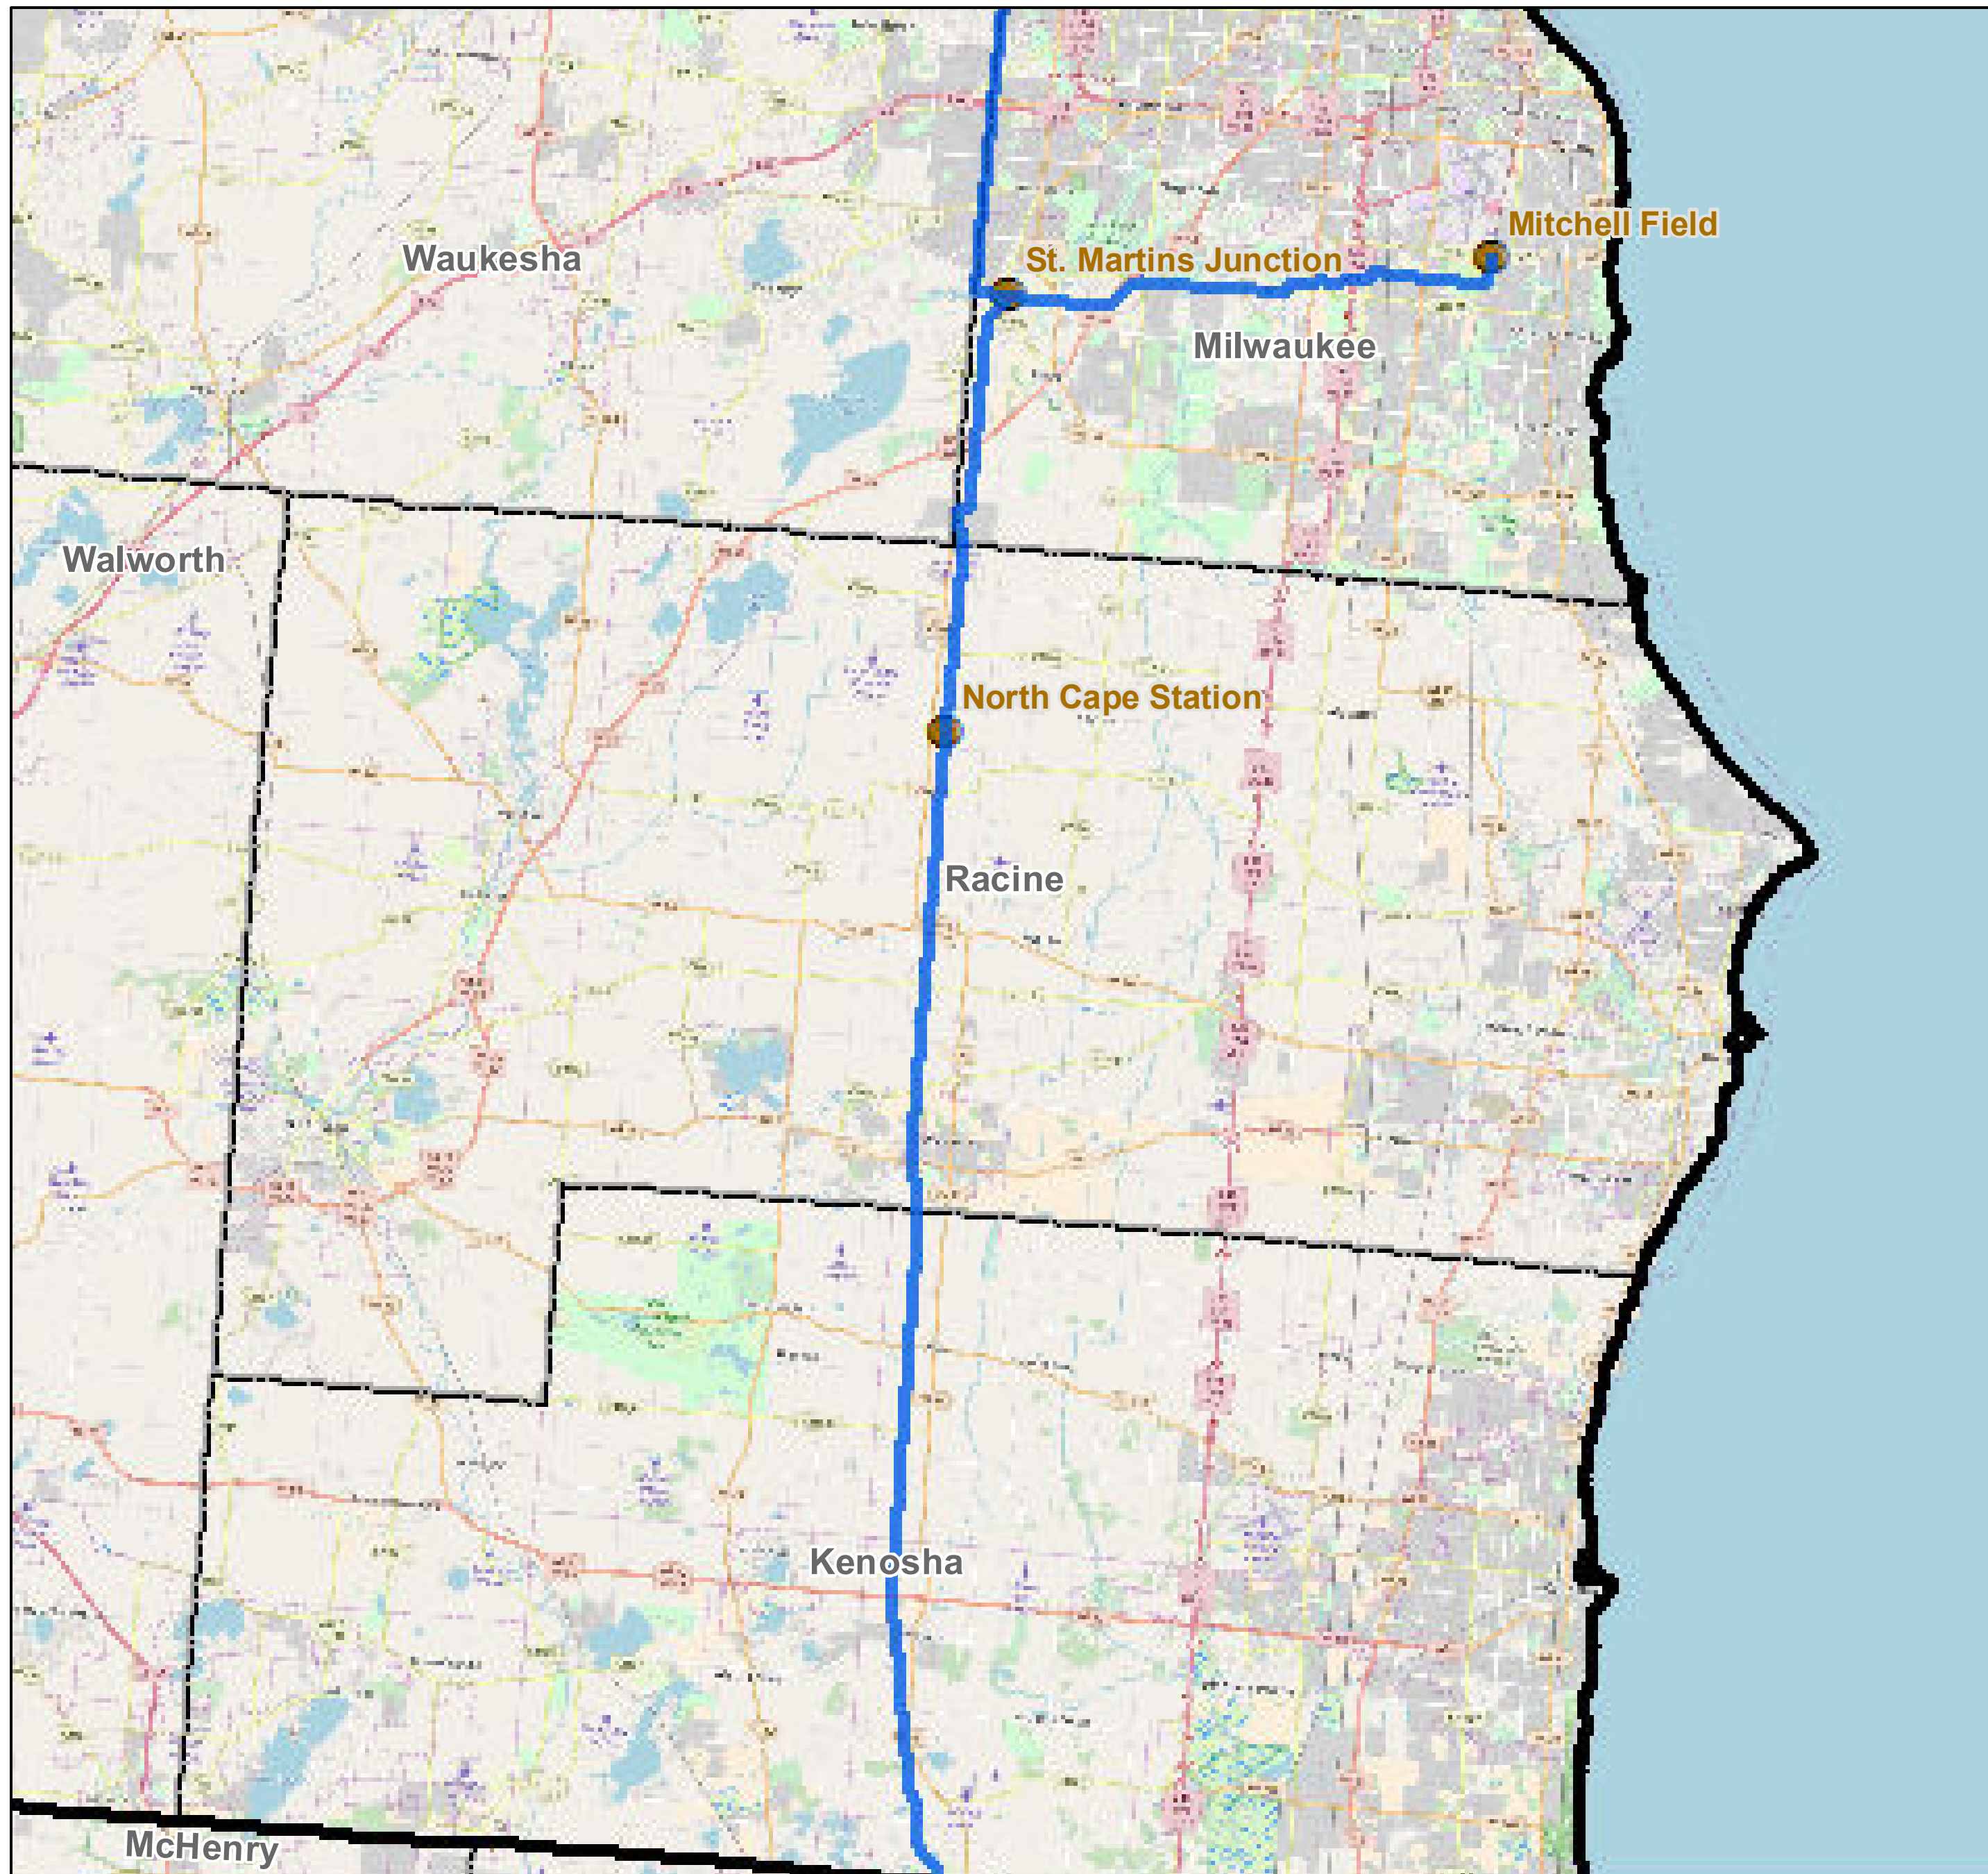

County: Racine, Wisconsin

BUCKEYE PARTNERS, L.P.

For more detailed pipeline information see the NPMS public viewer at: www.npms.phmsa.dot.gov

1 in = 2.41 miles

Legend

-  Buckeye Pipelines (2)
-  Buckeye Facilities (1)
-  State Boundaries
-  County Boundaries

This map is not intended to be used to physically locate Buckeye's facilities. Facilities and other features are not to scale. Before conducting any excavation activities, you must first call your state One Call System to have all underground facilities physically located.