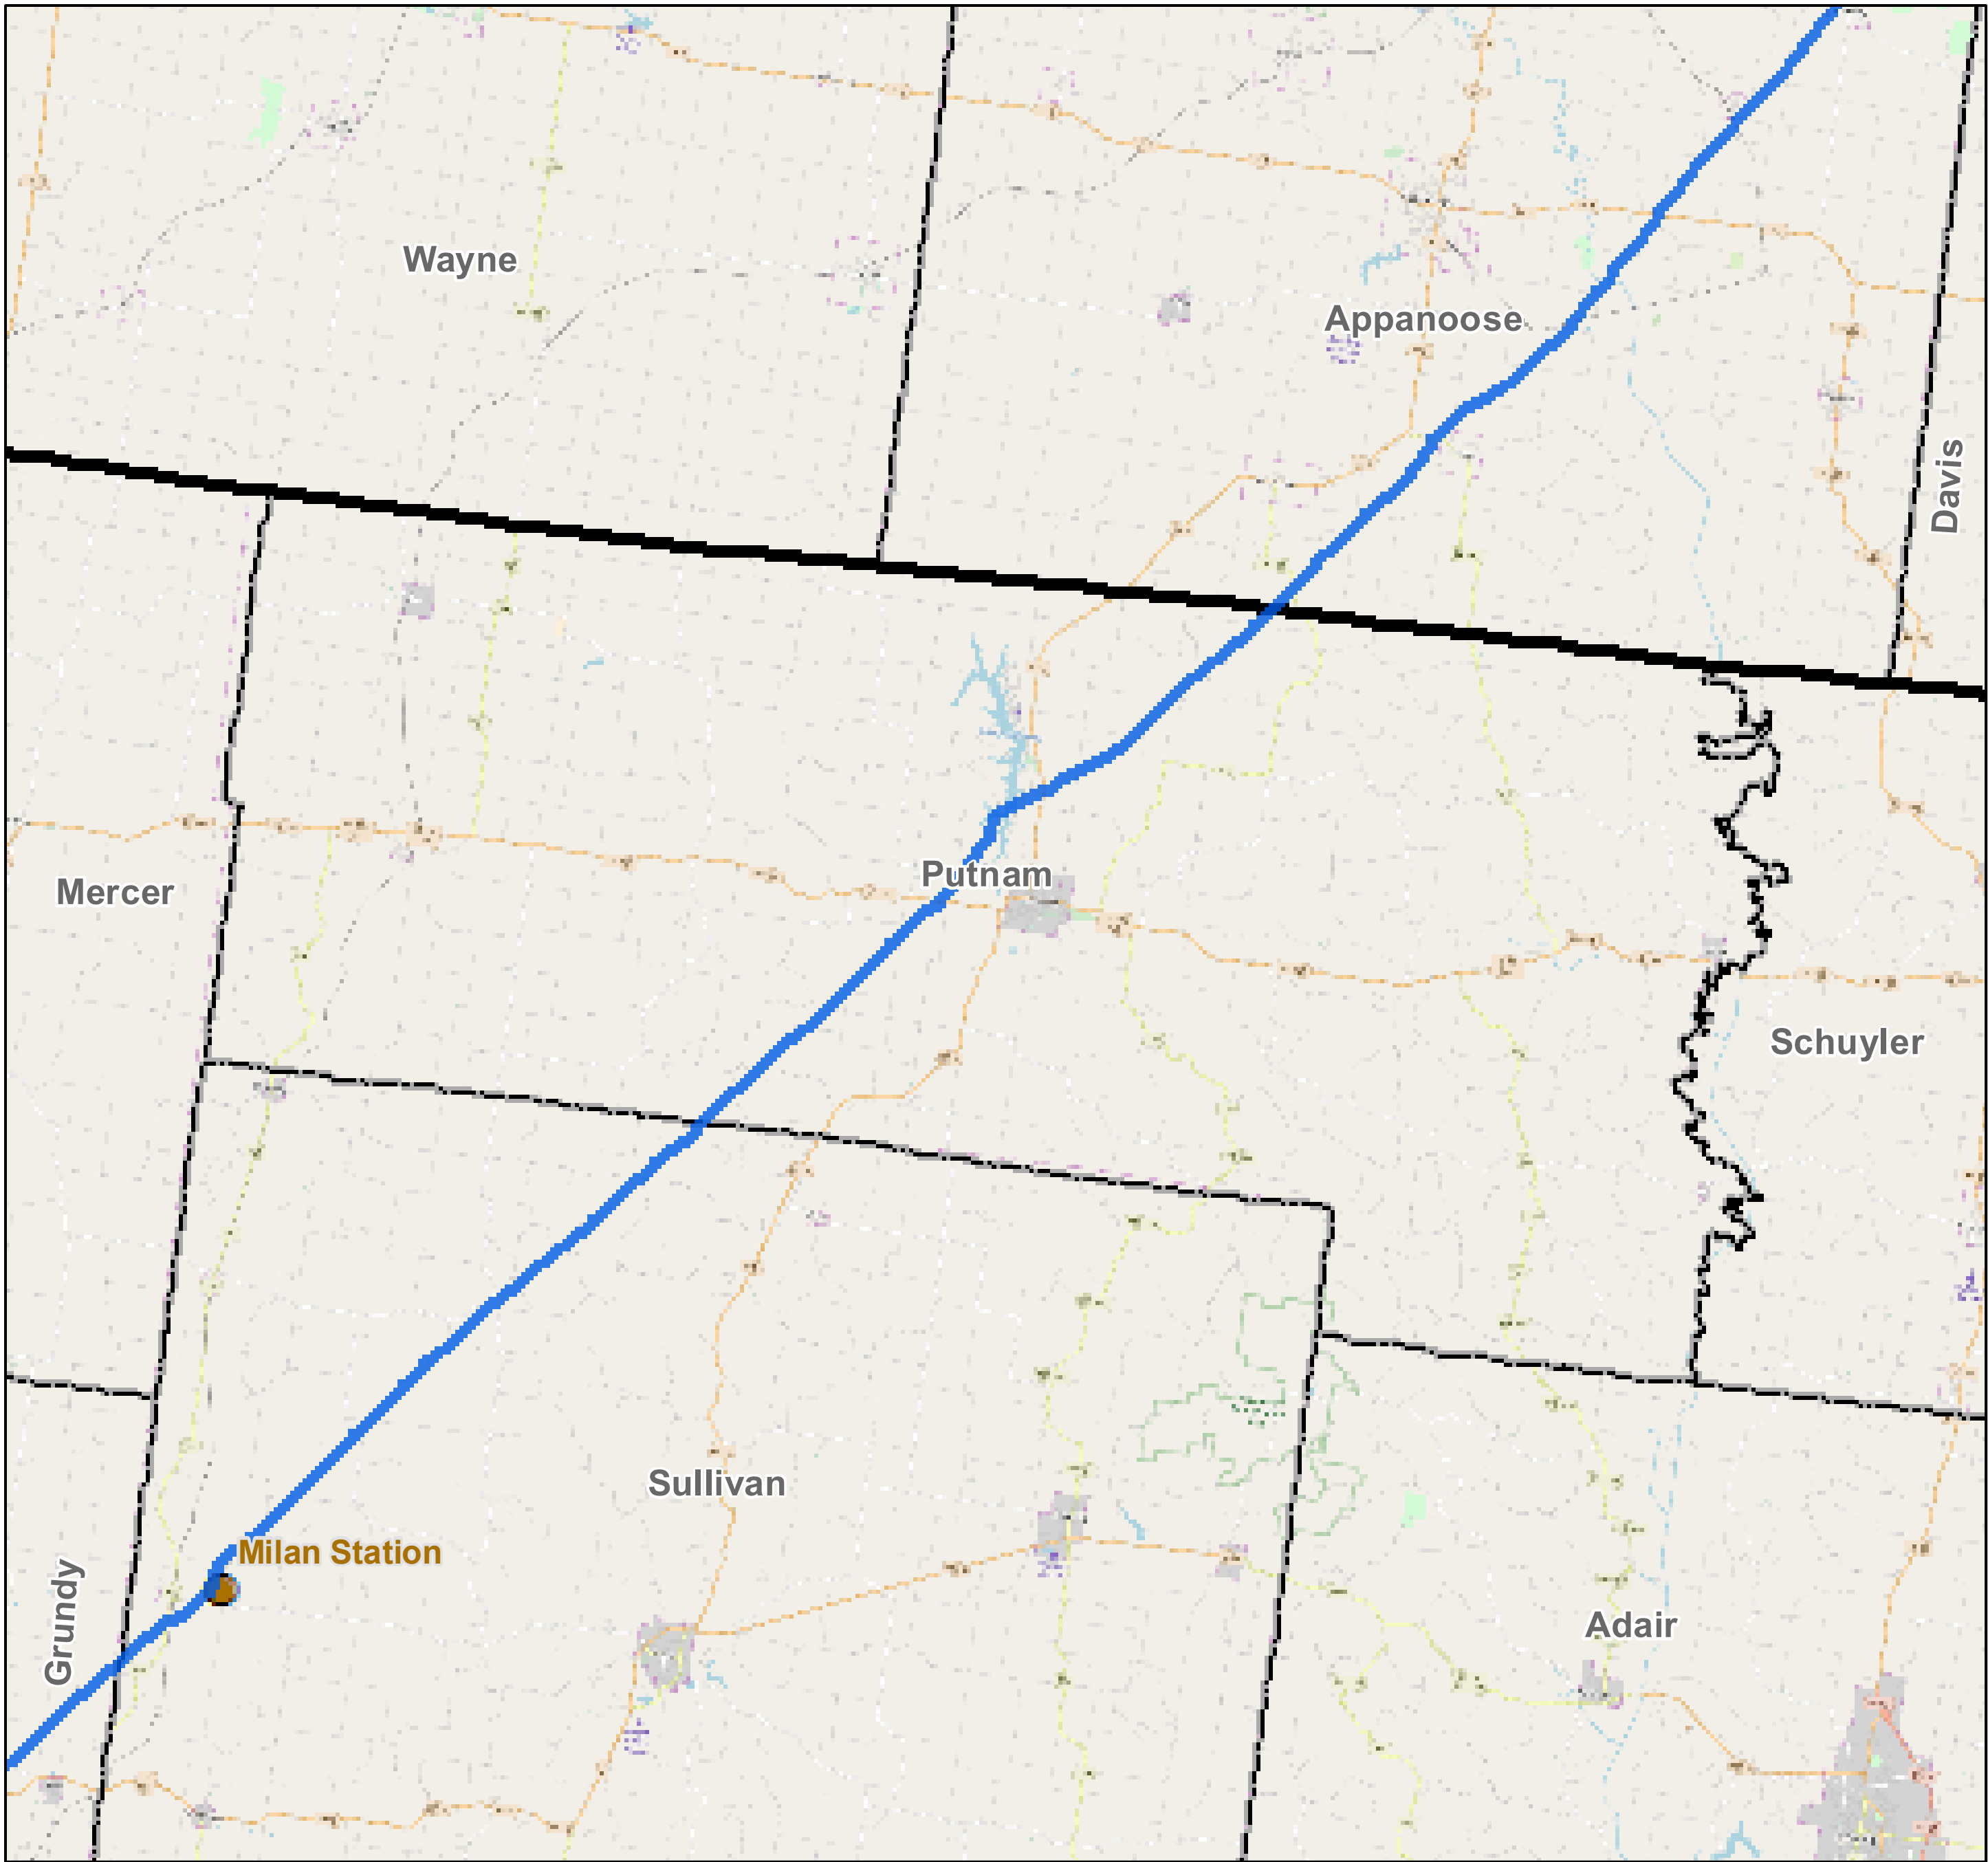

County: Putnam, Missouri

BUCKEYE PARTNERS, L.P.

For more detailed pipeline information see the NPMS public viewer at: www.npms.phmsa.dot.gov

1 in = 3.18 miles

Legend

- Buckeye Pipelines (1)
- Buckeye Facilities (0)
- State Boundaries
- County Boundaries

This map is not intended to be used to physically locate Buckeye's facilities. Facilities and other features are not to scale. Before conducting any excavation activities, you must first call your state One Call System to have all underground facilities physically located.