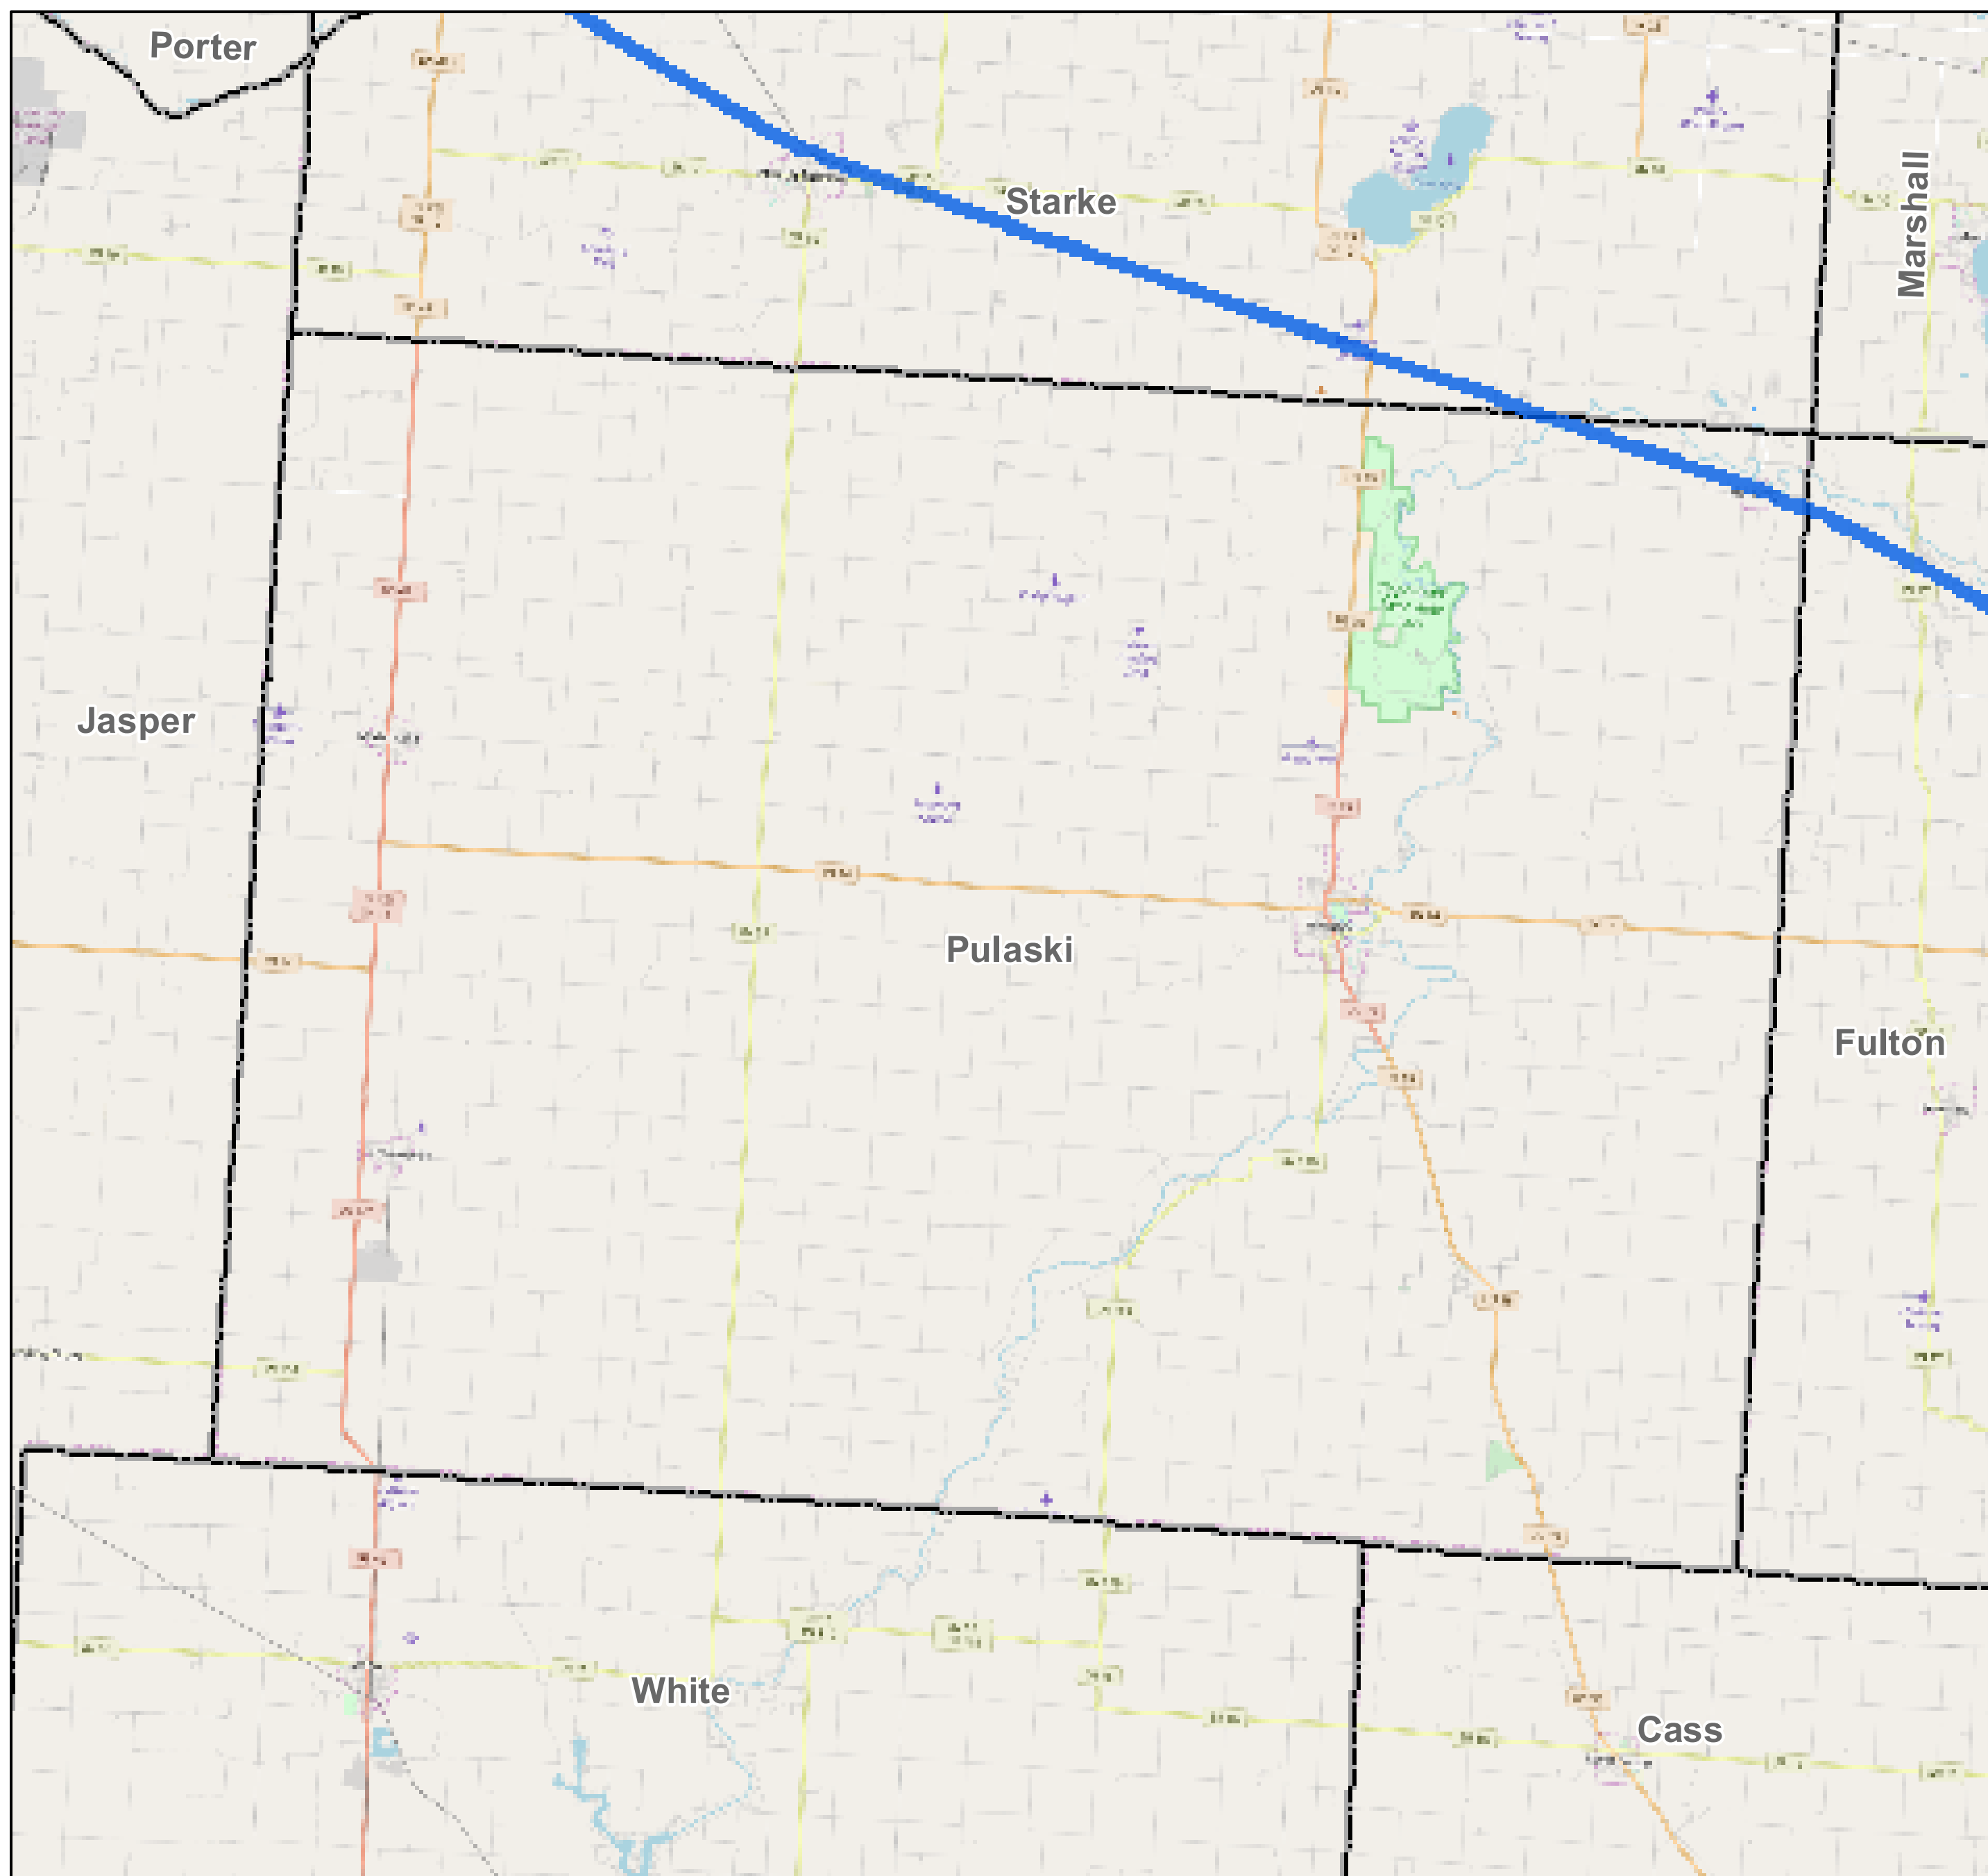

County: Pulaski, Indiana

BUCKEYE PARTNERS, L.P.

For more detailed pipeline information see the NPMS public viewer at:
www.npms.phmsa.dot.gov

1 in = 2.12 miles

Legend

- Buckeye Pipelines (2)
- Buckeye Facilities (0)
- State Boundaries
- County Boundaries

This map is not intended to be used to physically locate Buckeye's facilities. Facilities and other features are not to scale. Before conducting any excavation activities, you must first call your state One Call System to have all underground facilities physically located.