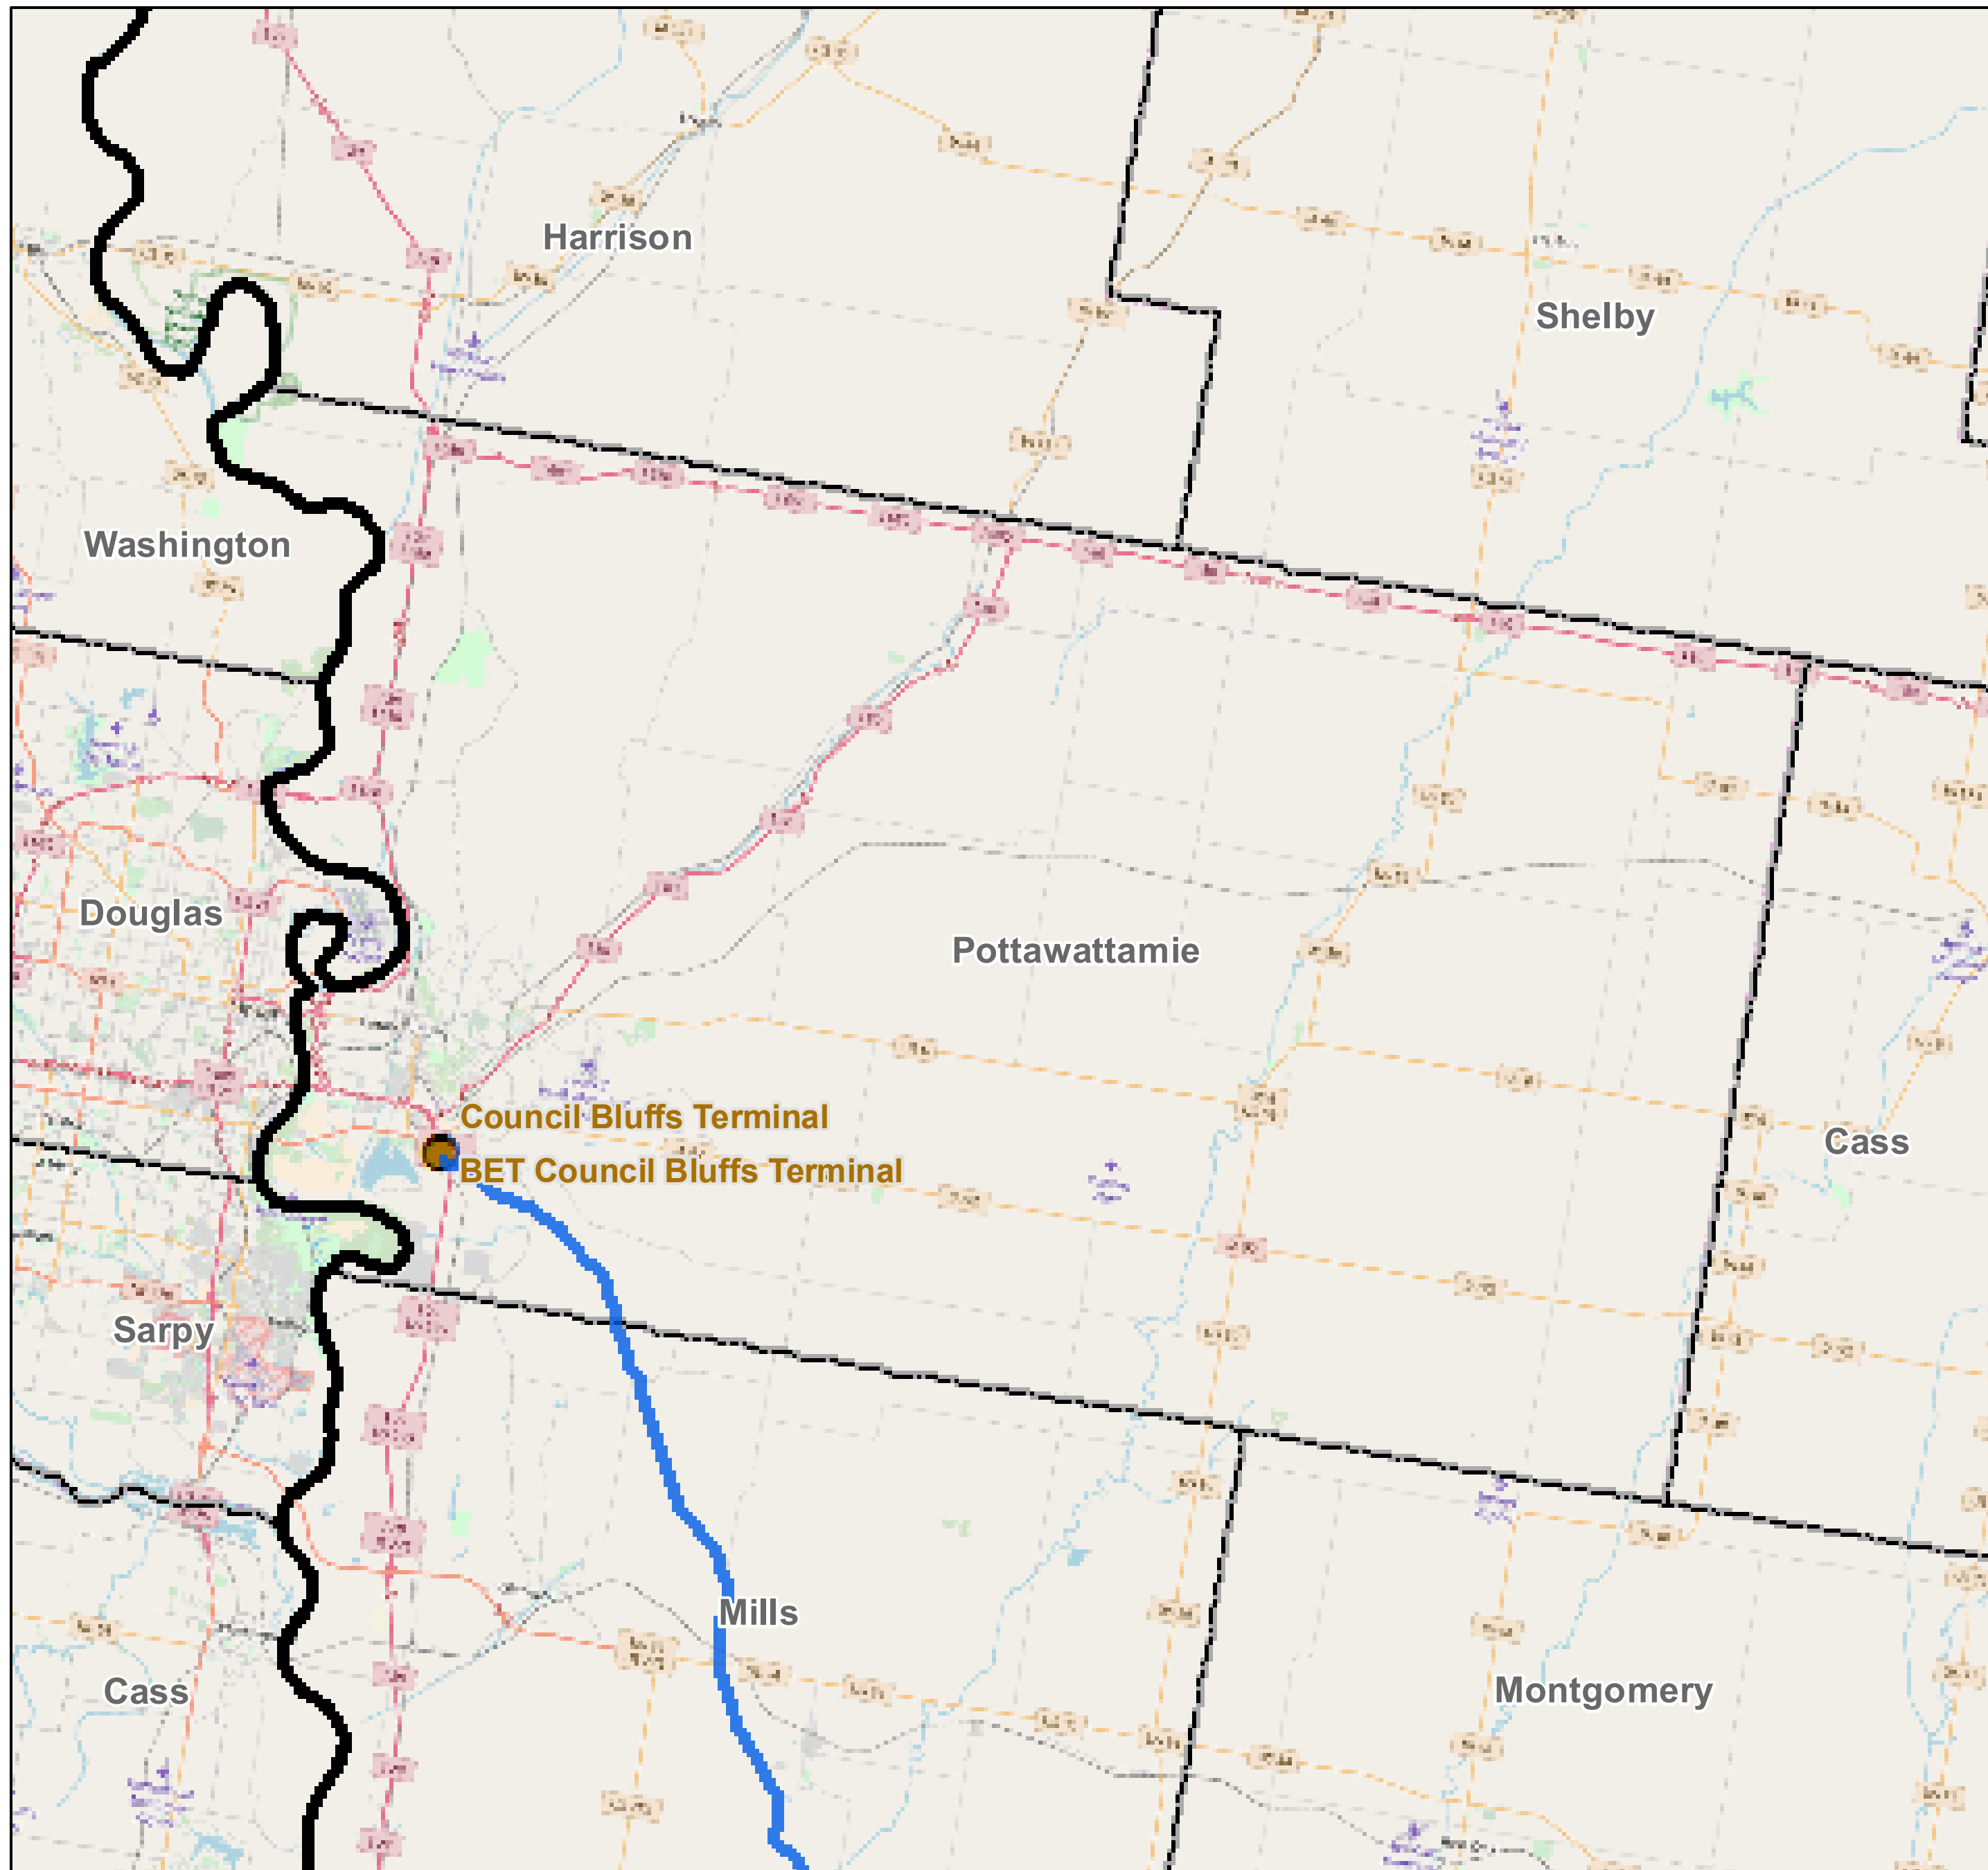

# County: Pottawattamie, Iowa

**BUCKEYE PARTNERS, L.P.**

For more detailed pipeline information see the NPMS public viewer at: [www.npms.phmsa.dot.gov](http://www.npms.phmsa.dot.gov)

1 in = 3.77 miles

## Legend

- Buckeye Pipelines (1)
- Buckeye Facilities (2)
- State Boundaries
- County Boundaries

This map is not intended to be used to physically locate Buckeye's facilities. Facilities and other features are not to scale. Before conducting any excavation activities, you must first call your state One Call System to have all underground facilities physically located.