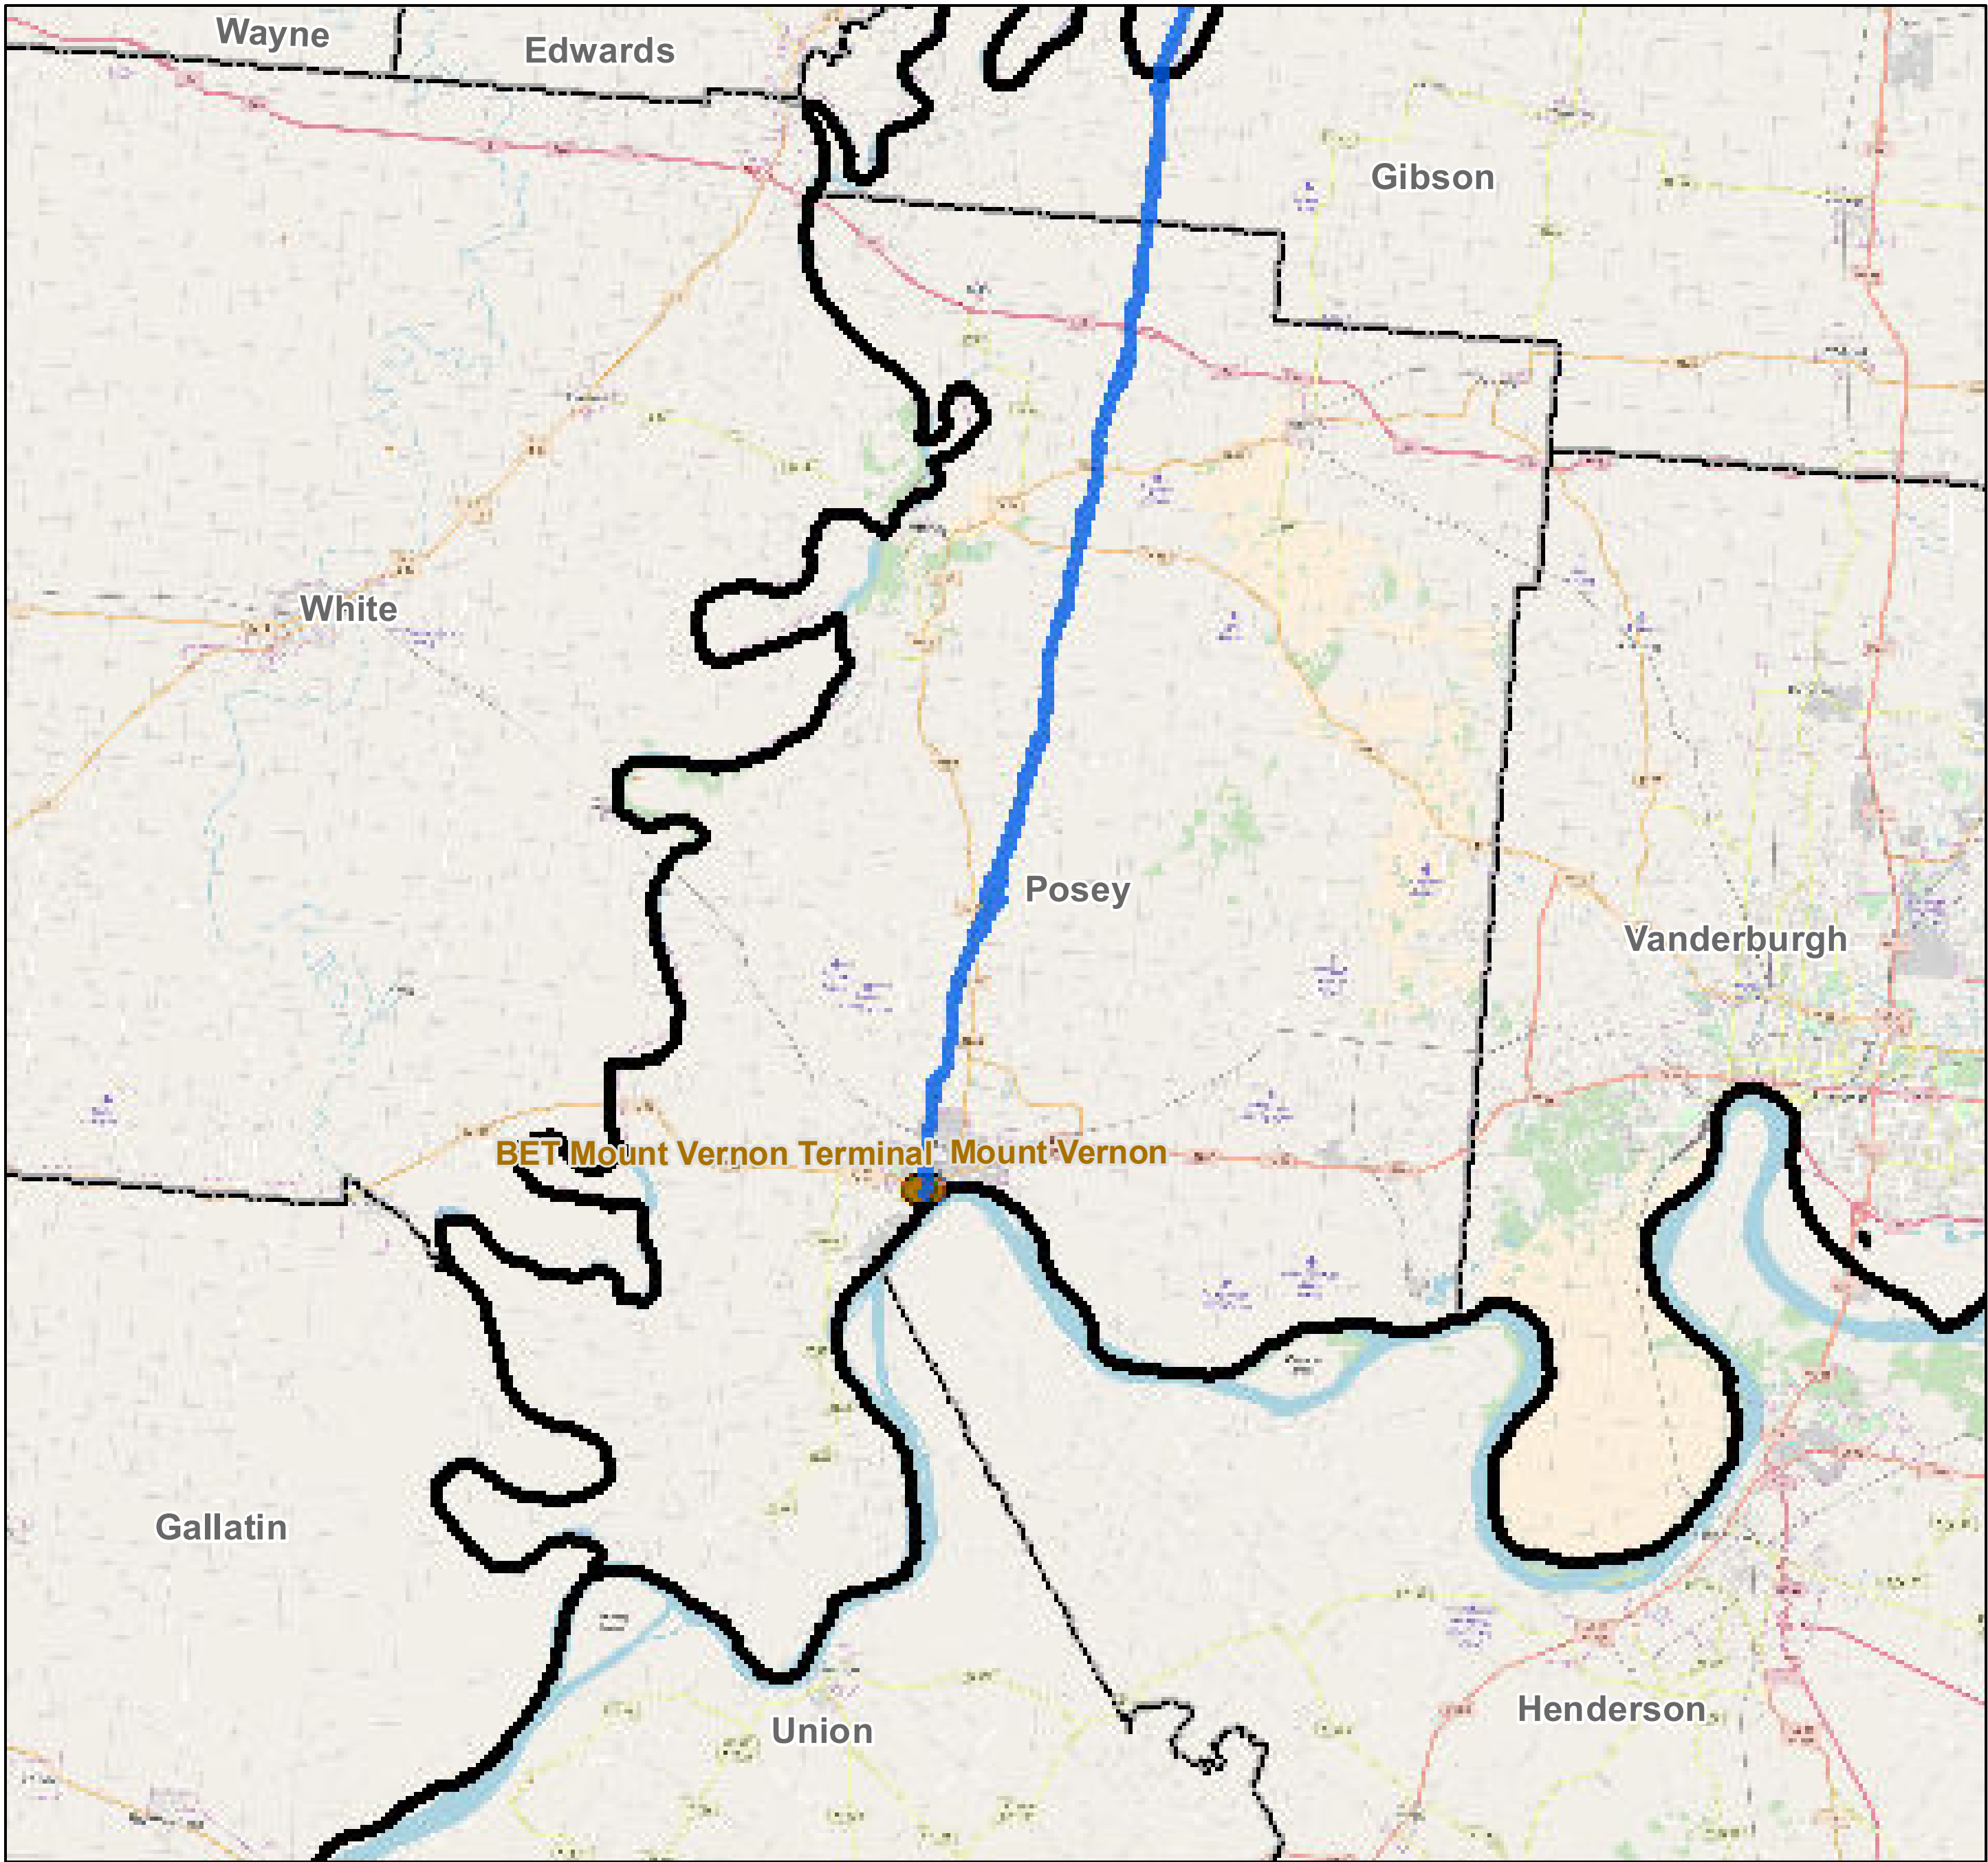

County: Posey, Indiana

BUCKEYE PARTNERS, L.P.

For more detailed pipeline information see the NPMS public viewer at: www.npms.phmsa.dot.gov

1 in = 2.83 miles

Legend

- Buckeye Pipelines (2)
- Buckeye Facilities (2)
- State Boundaries
- County Boundaries

This map is not intended to be used to physically locate Buckeye's facilities. Facilities and other features are not to scale. Before conducting any excavation activities, you must first call your state One Call System to have all underground facilities physically located.