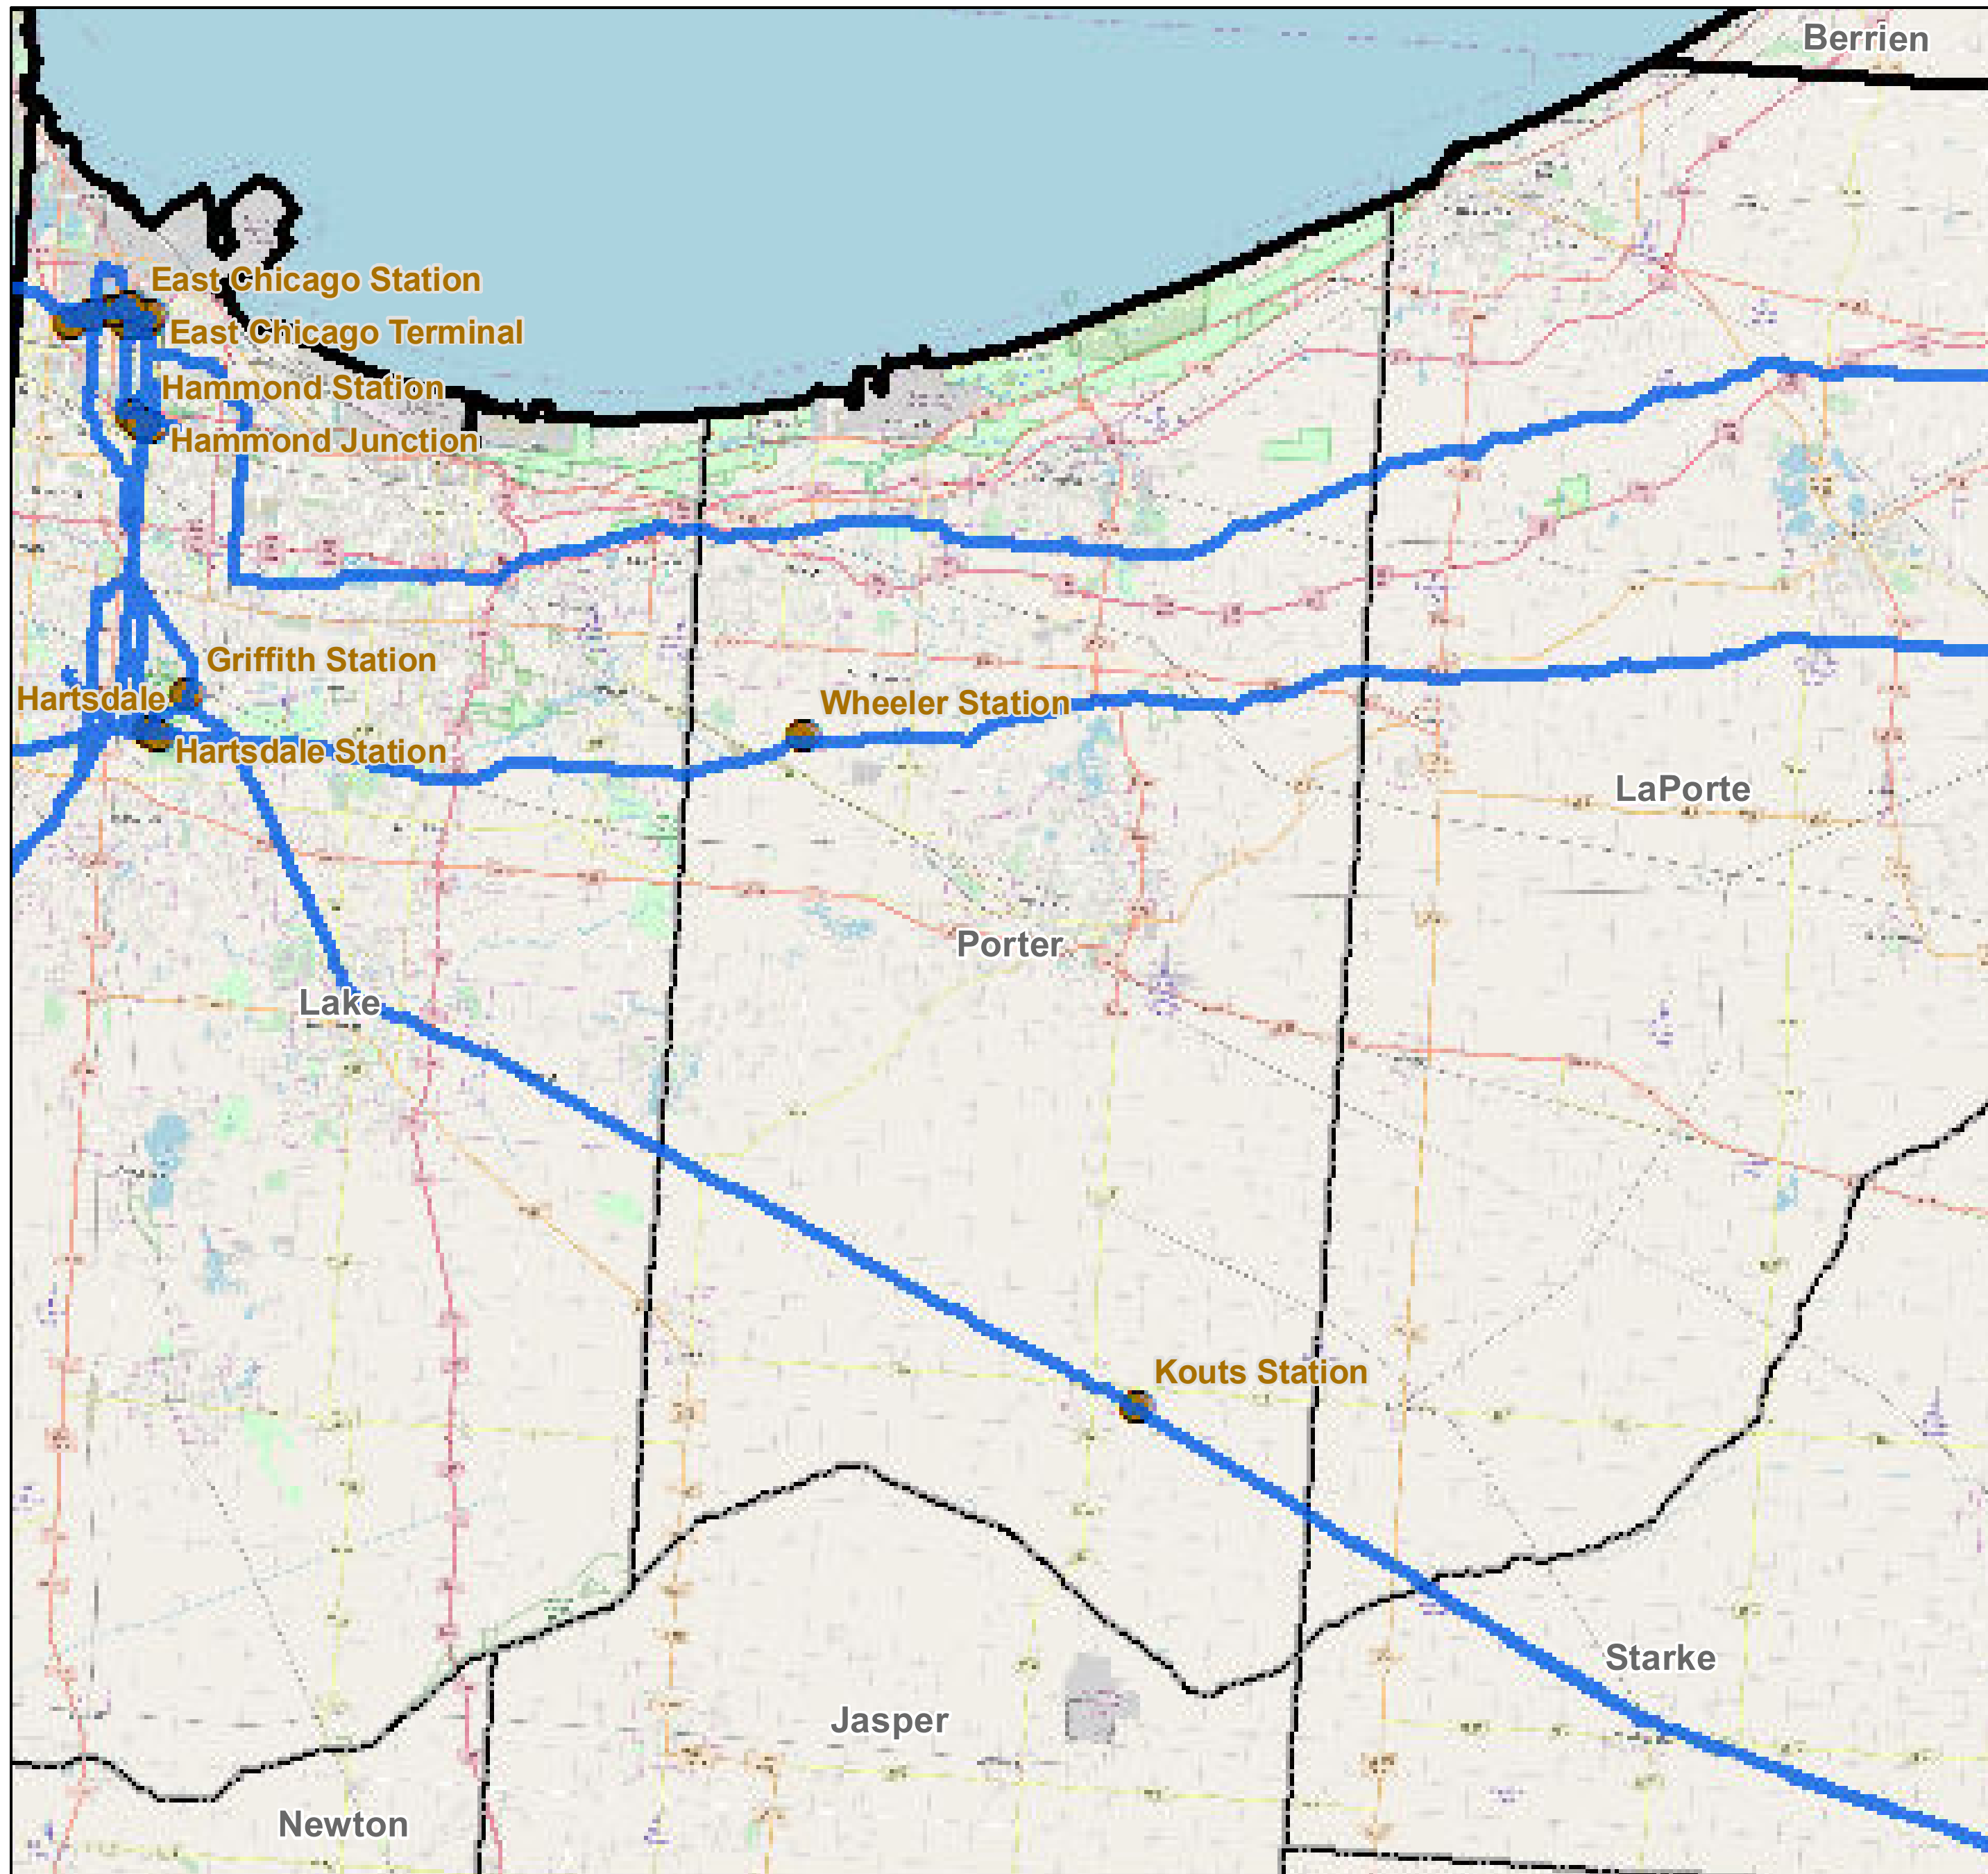

County: Porter, Indiana

BUCKEYE PARTNERS, L.P.

For more detailed pipeline information see the NPMS public viewer at:
www.npms.phmsa.dot.gov

1 in = 3.00 miles

Legend

-  Buckeye Pipelines (5)
-  Buckeye Facilities (2)
-  State Boundaries
-  County Boundaries

This map is not intended to be used to physically locate Buckeye's facilities. Facilities and other features are not to scale. Before conducting any excavation activities, you must first call your state One Call System to have all underground facilities physically located.