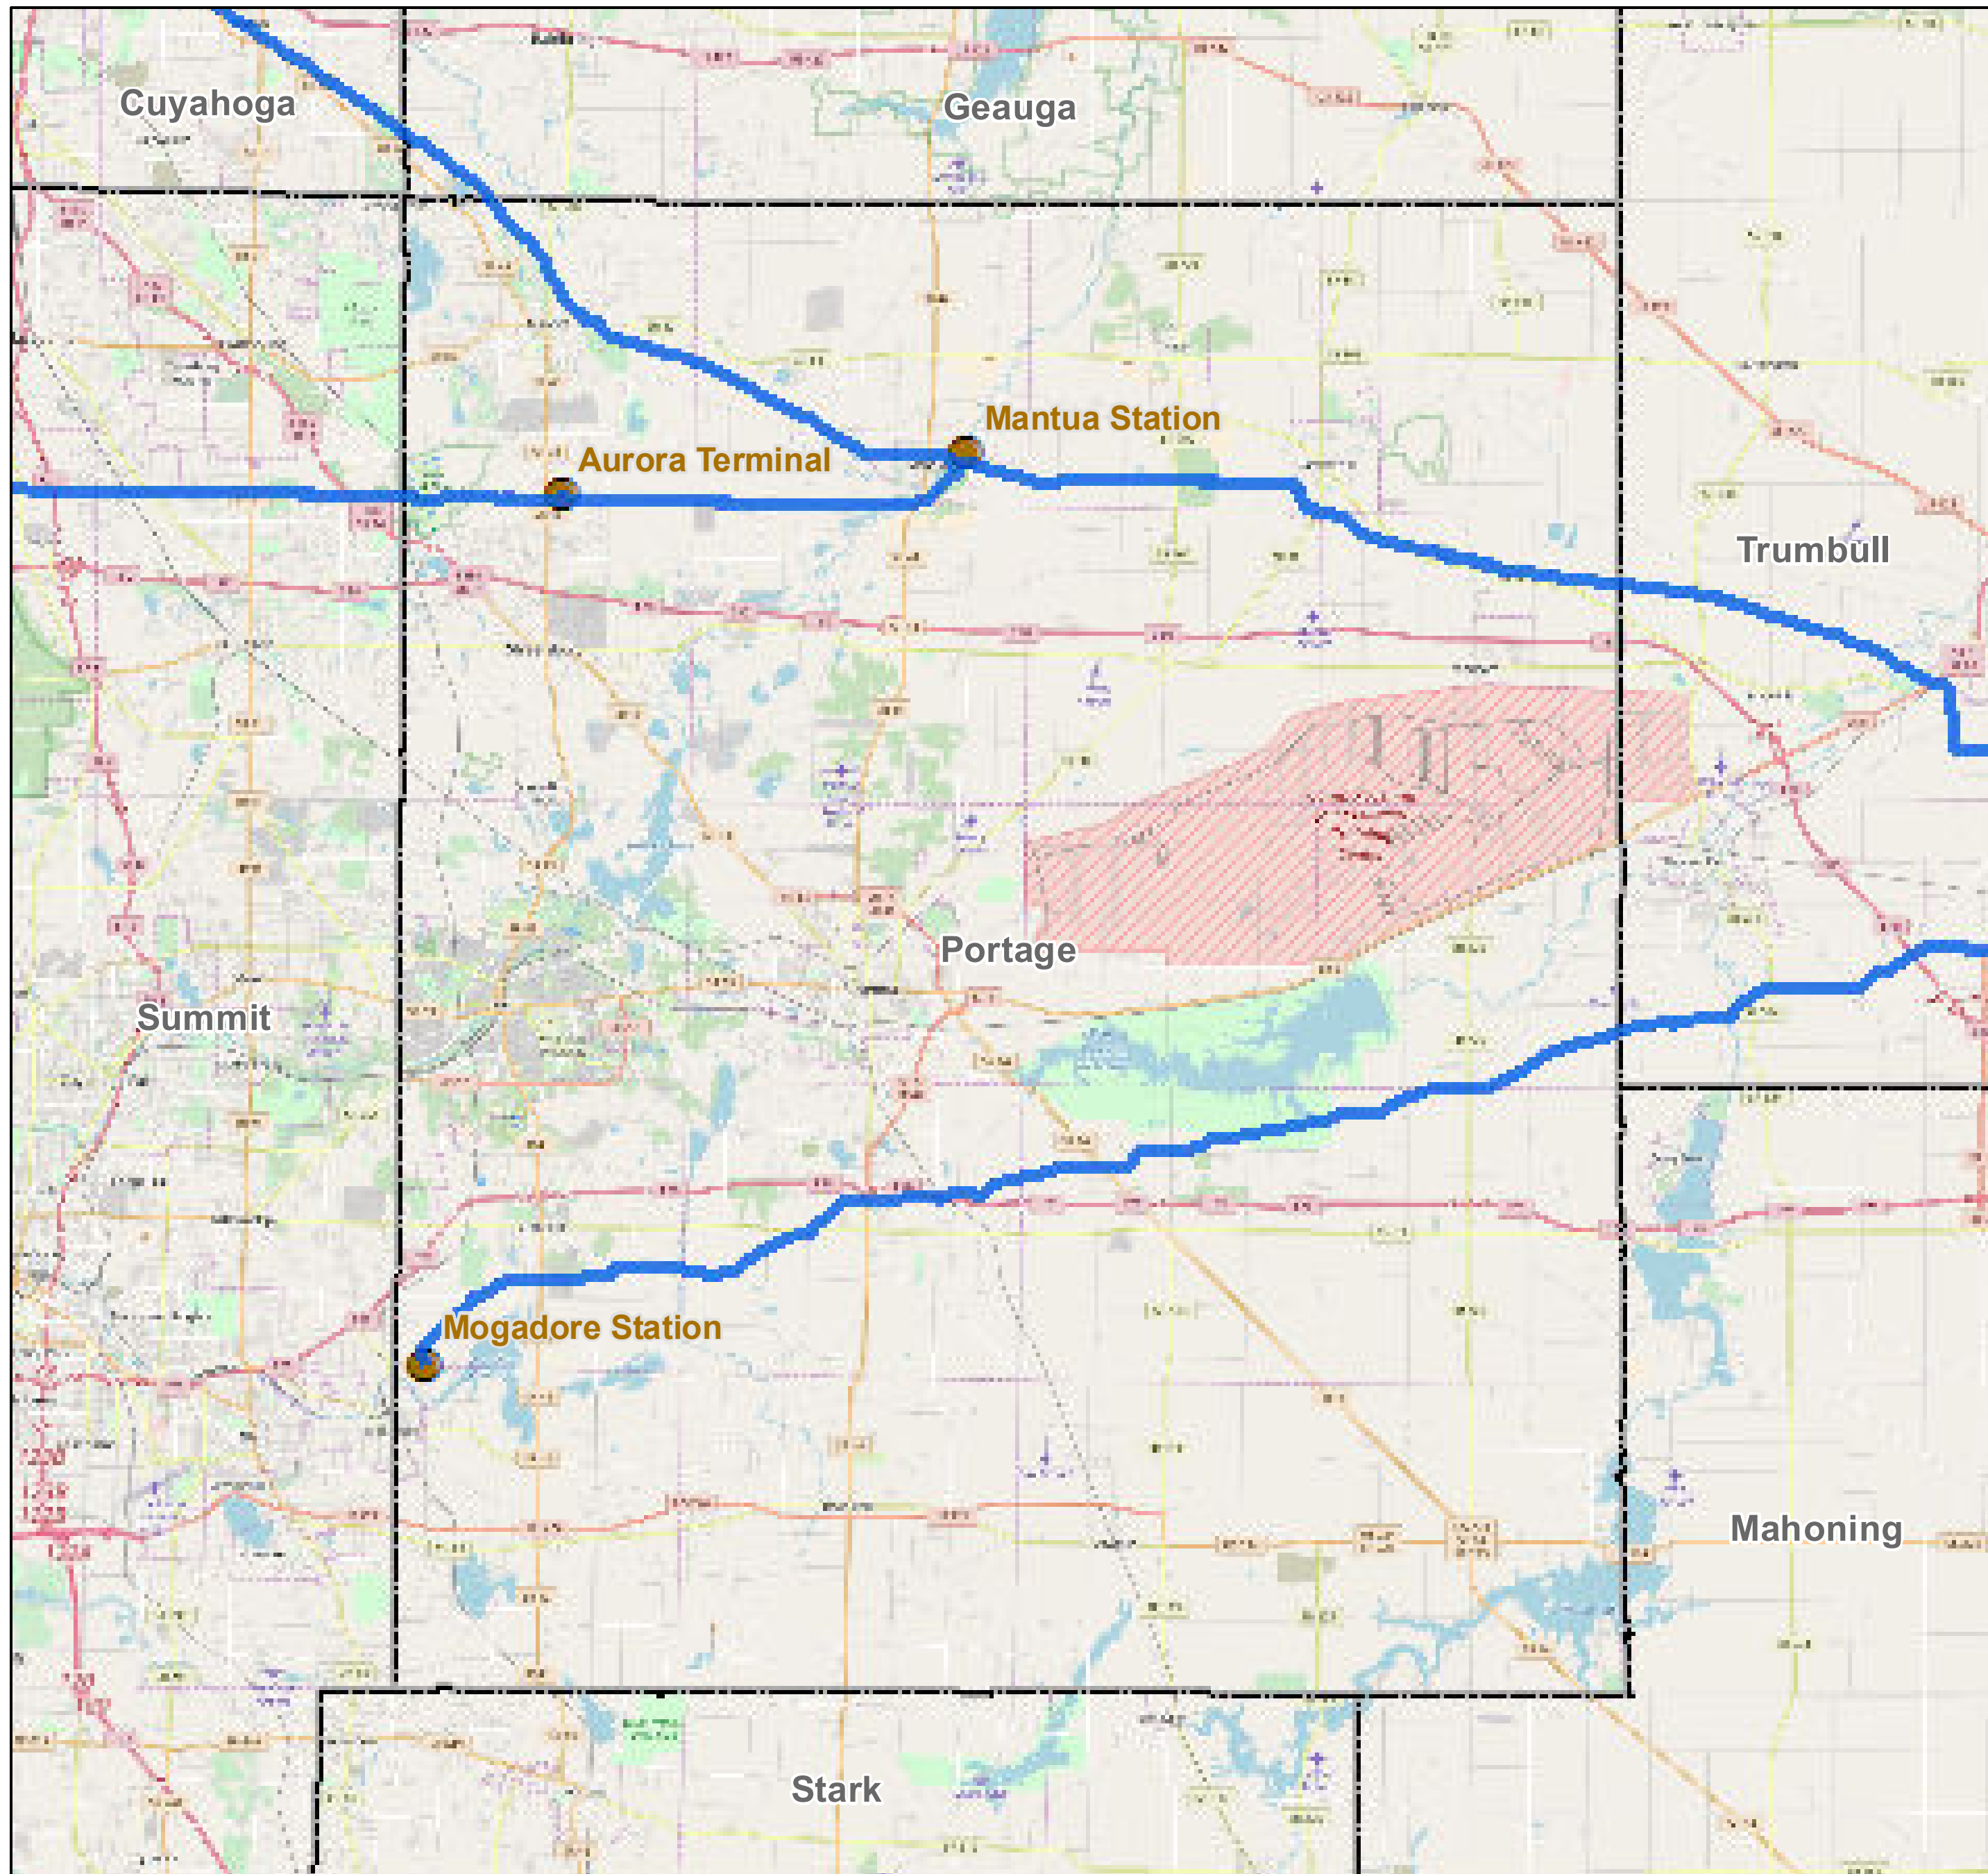

# County: Portage, Ohio

**BUCKEYE PARTNERS, L.P.**

For more detailed pipeline information see the NPMS public viewer at: [www.npms.phmsa.dot.gov](http://www.npms.phmsa.dot.gov)

1 in = 2.22 miles

## Legend

- Buckeye Pipelines (8)
- Buckeye Facilities (3)
- State Boundaries
- County Boundaries

This map is not intended to be used to physically locate Buckeye's facilities. Facilities and other features are not to scale. Before conducting any excavation activities, you must first call your state One Call System to have all underground facilities physically located.