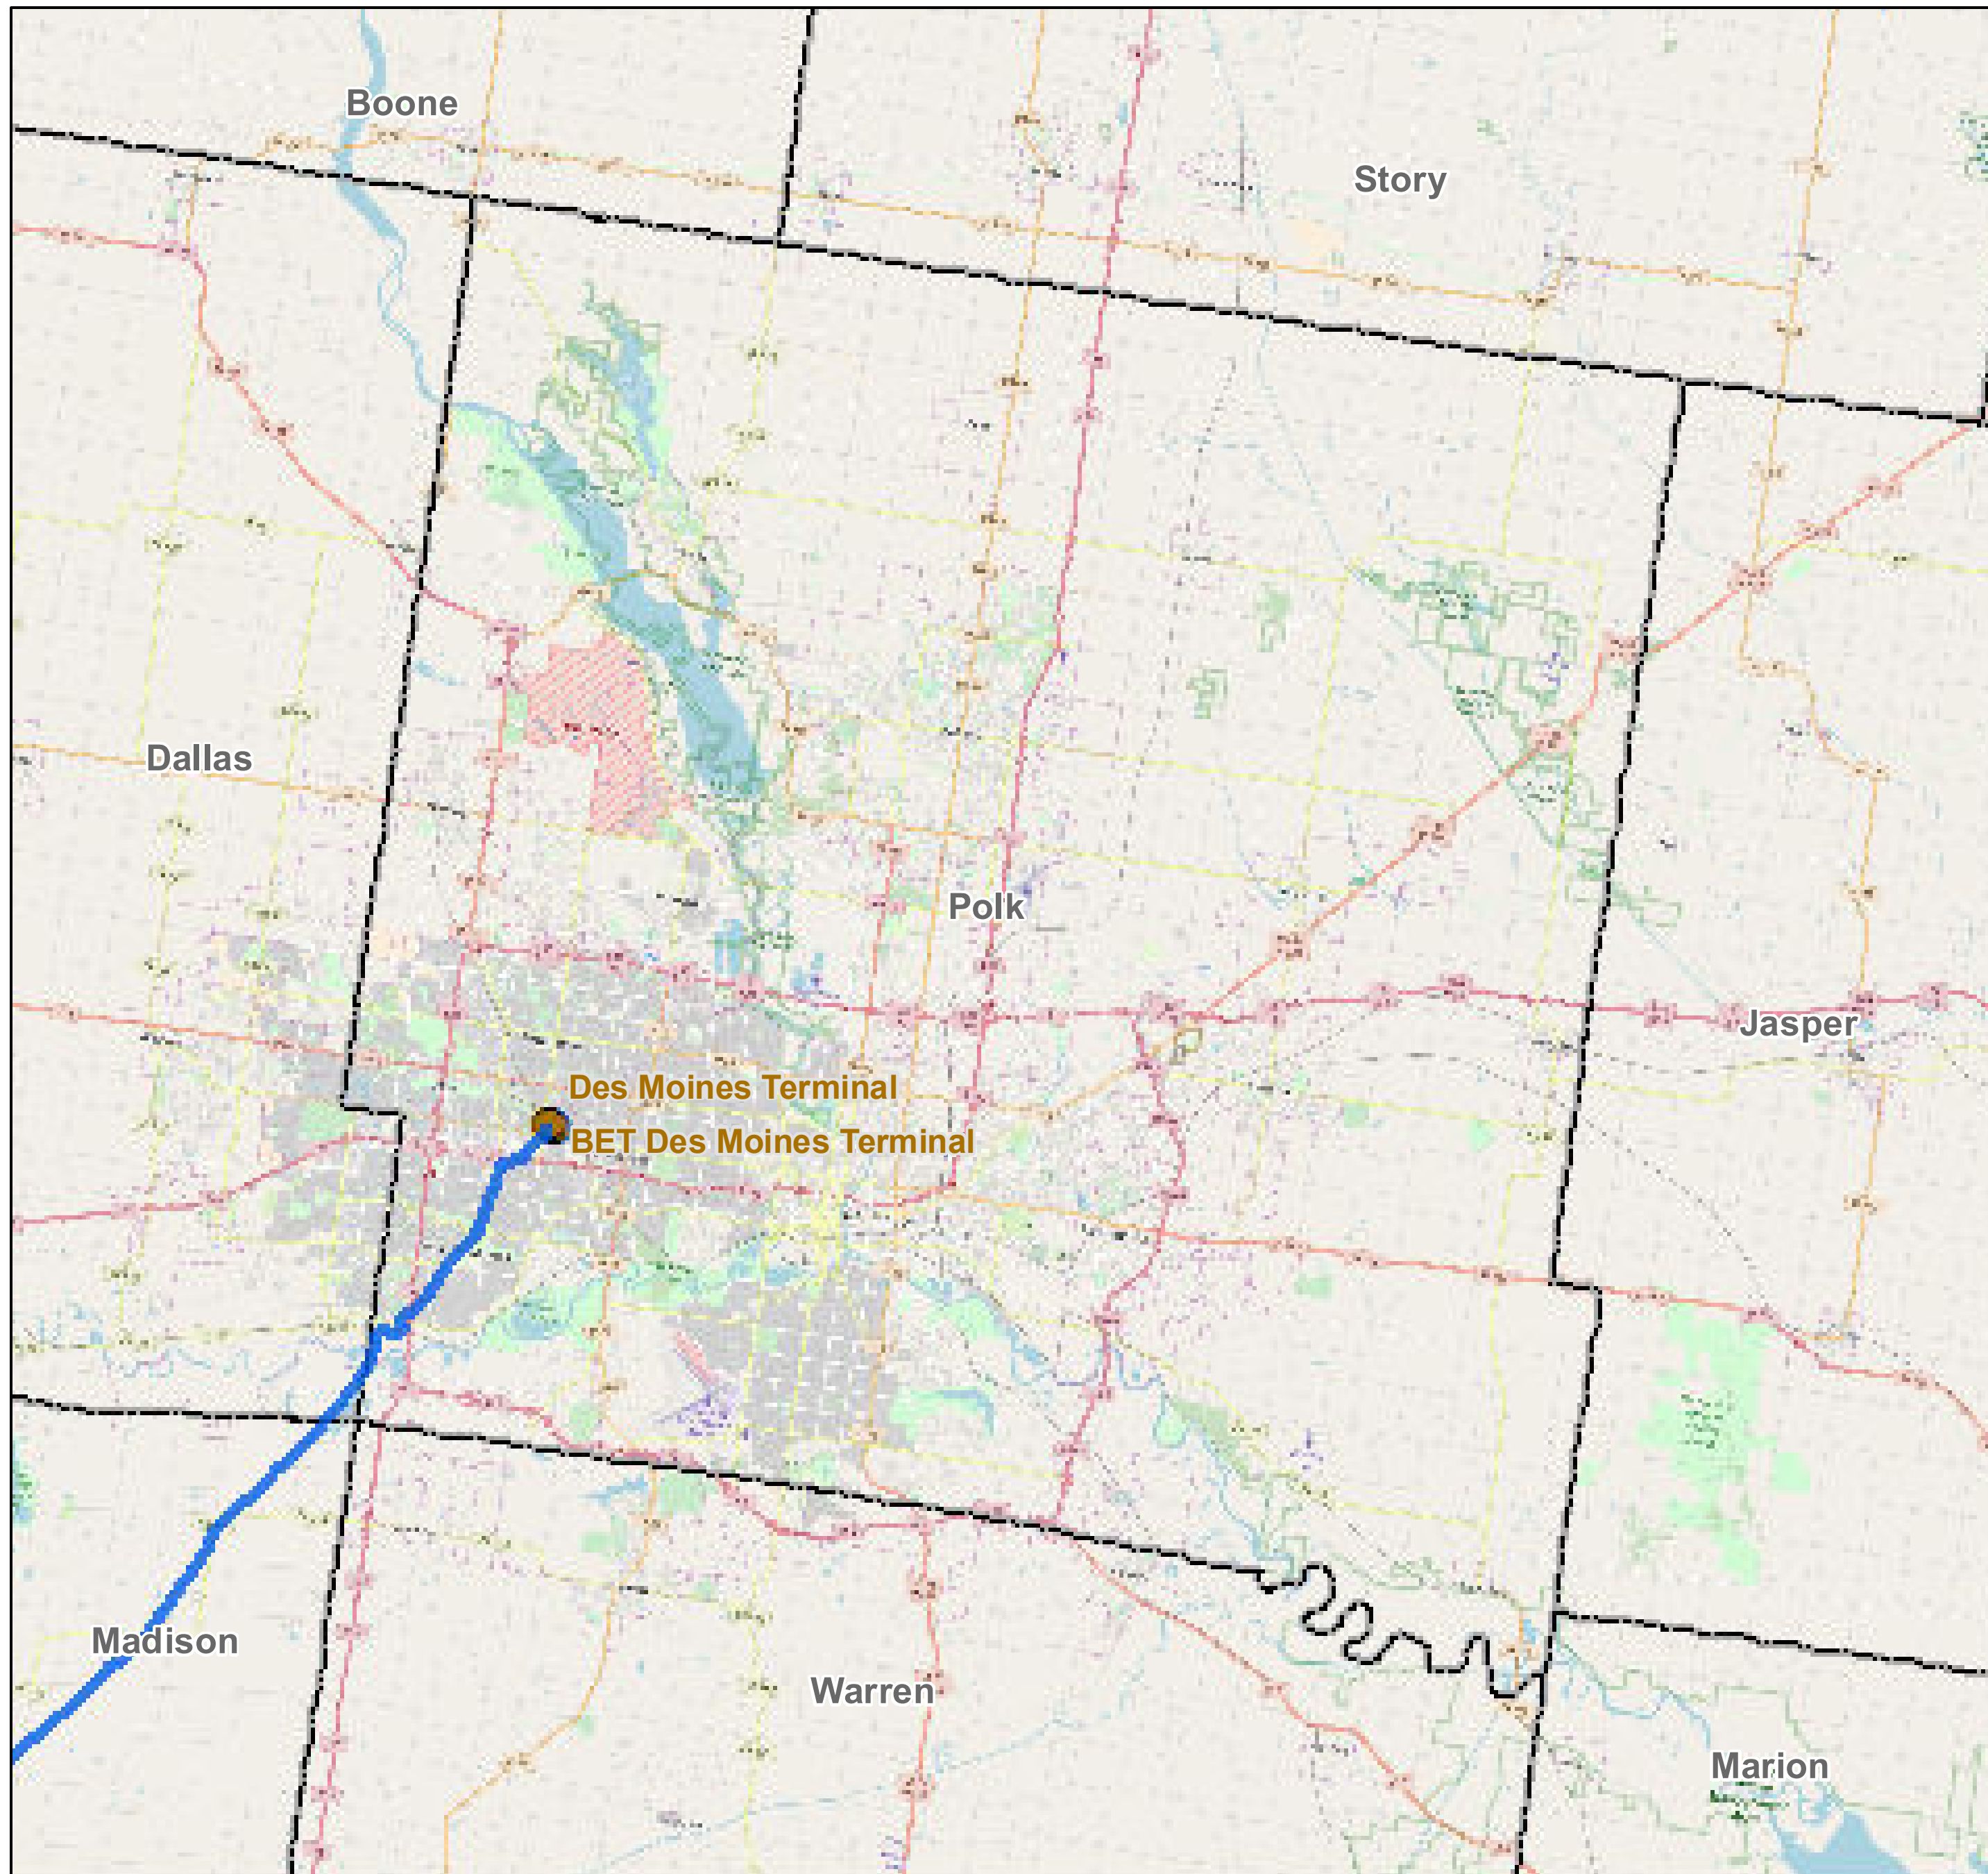

County: Polk, Iowa

BUCKEYE PARTNERS, L.P.

For more detailed pipeline information see the NPMS public viewer at: www.npms.phmsa.dot.gov

1 in = 2.67 miles

Legend

-  Buckeye Pipelines (1)
-  Buckeye Facilities (2)
-  State Boundaries
-  County Boundaries

This map is not intended to be used to physically locate Buckeye's facilities. Facilities and other features are not to scale. Before conducting any excavation activities, you must first call your state One Call System to have all underground facilities physically located.