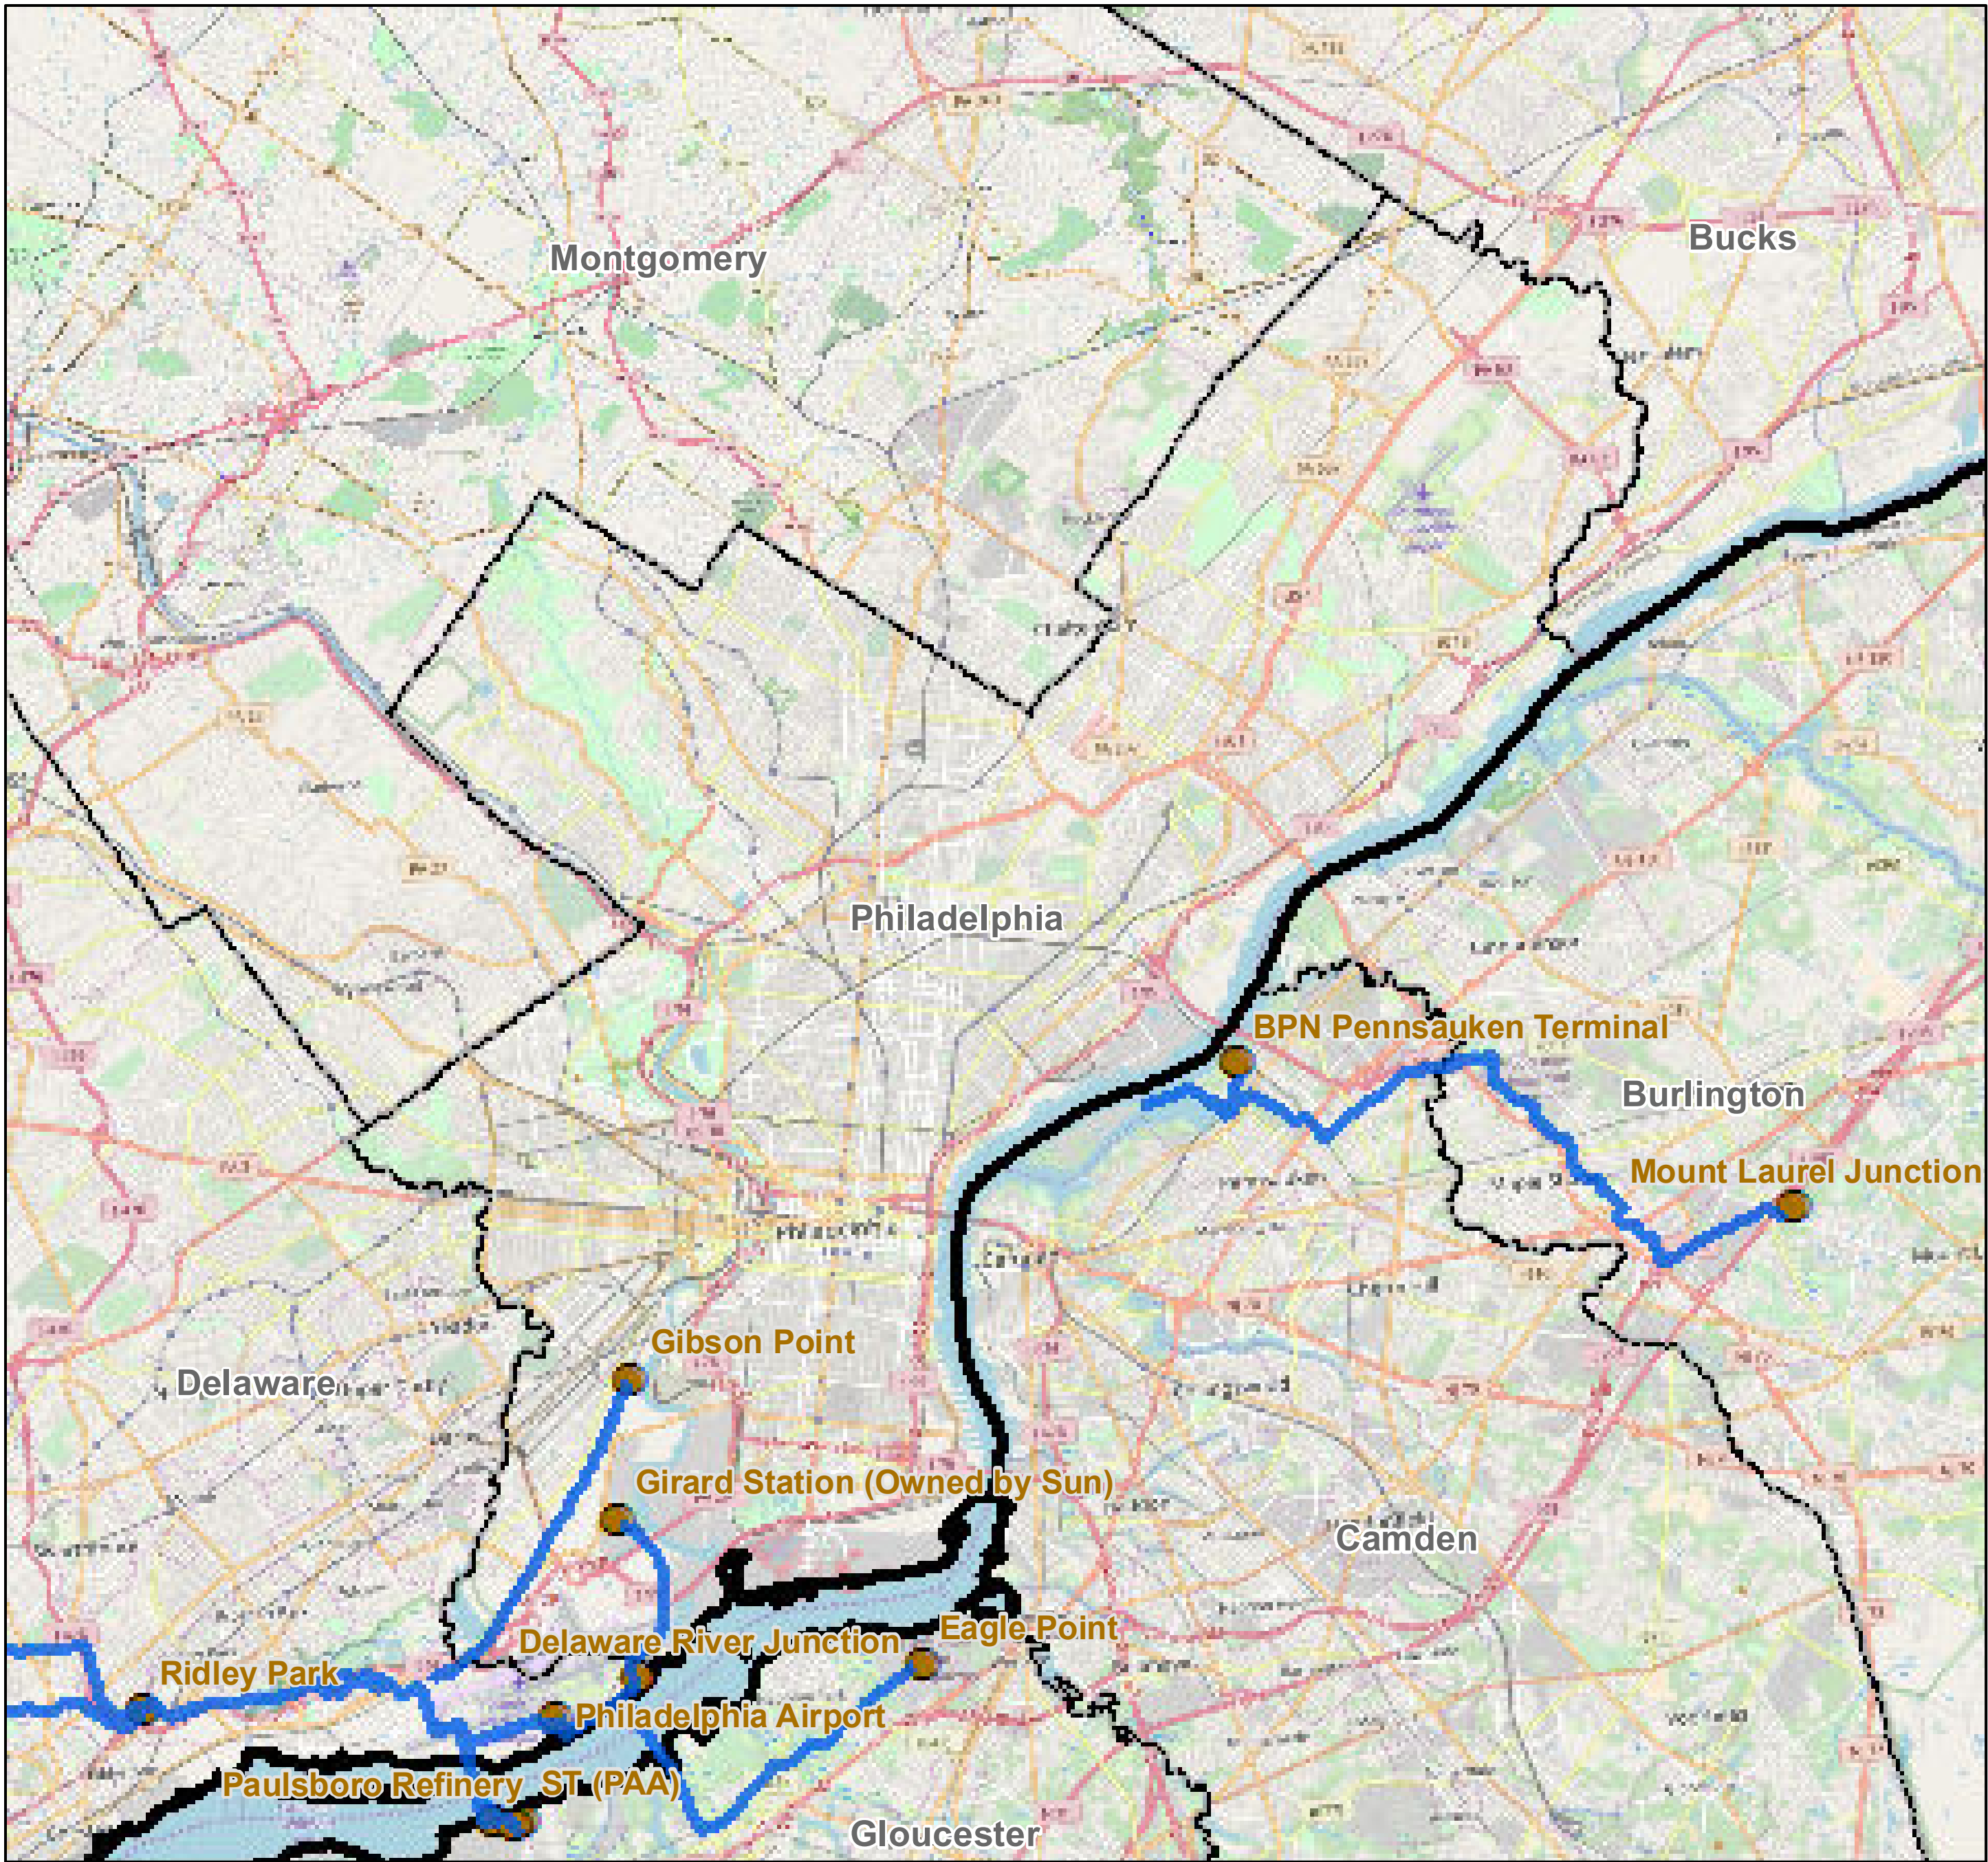

County: Philadelphia, Pennsylvania

BUCKEYE PARTNERS, L.P.

For more detailed pipeline information see the NPMS public viewer at:
www.npms.phmsa.dot.gov

1 in = 1.70 miles

Legend

- Buckeye Pipelines (2)
- Buckeye Facilities (3)
- State Boundaries
- County Boundaries

This map is not intended to be used to physically locate Buckeye's facilities. Facilities and other features are not to scale. Before conducting any excavation activities, you must first call your state One Call System to have all underground facilities physically located.