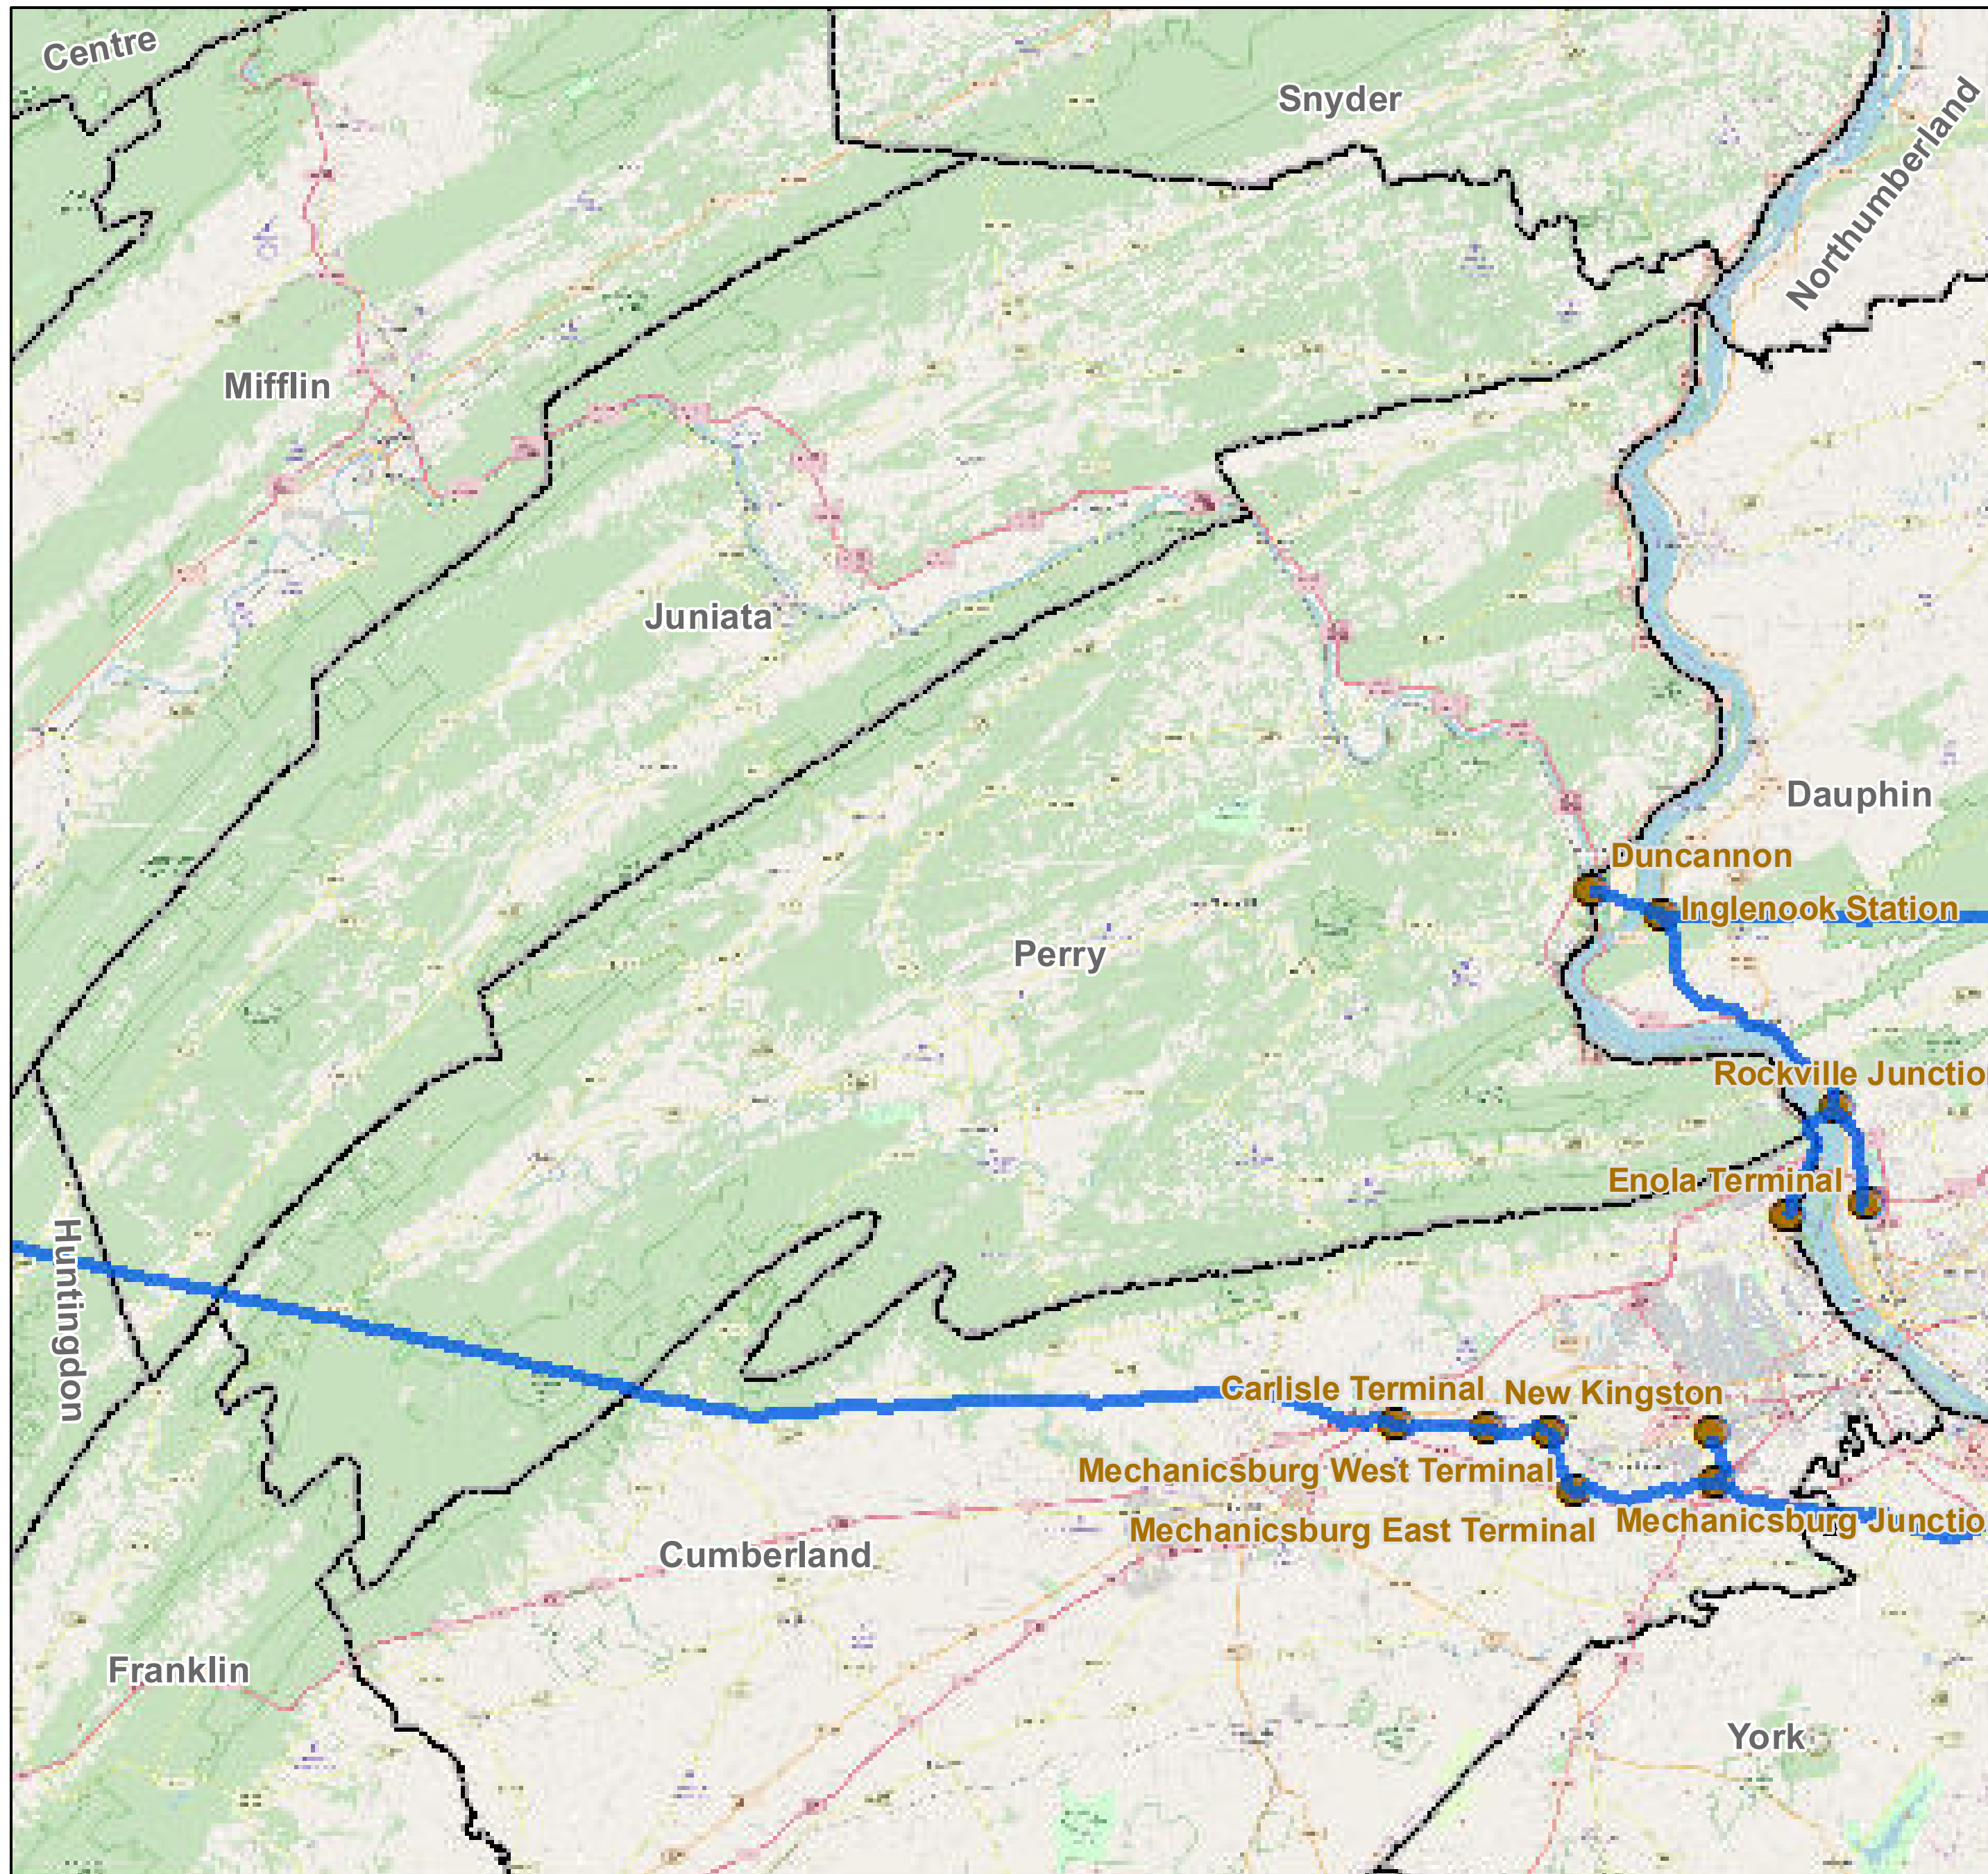

County: Perry, Pennsylvania

BUCKEYE PARTNERS, L.P.

For more detailed pipeline information see the NPMS public viewer at: www.npms.phmsa.dot.gov

1 in = 3.32 miles

Legend

-  Buckeye Pipelines (2)
-  Buckeye Facilities (1)
-  State Boundaries
-  County Boundaries

This map is not intended to be used to physically locate Buckeye's facilities. Facilities and other features are not to scale. Before conducting any excavation activities, you must first call your state One Call System to have all underground facilities physically located.