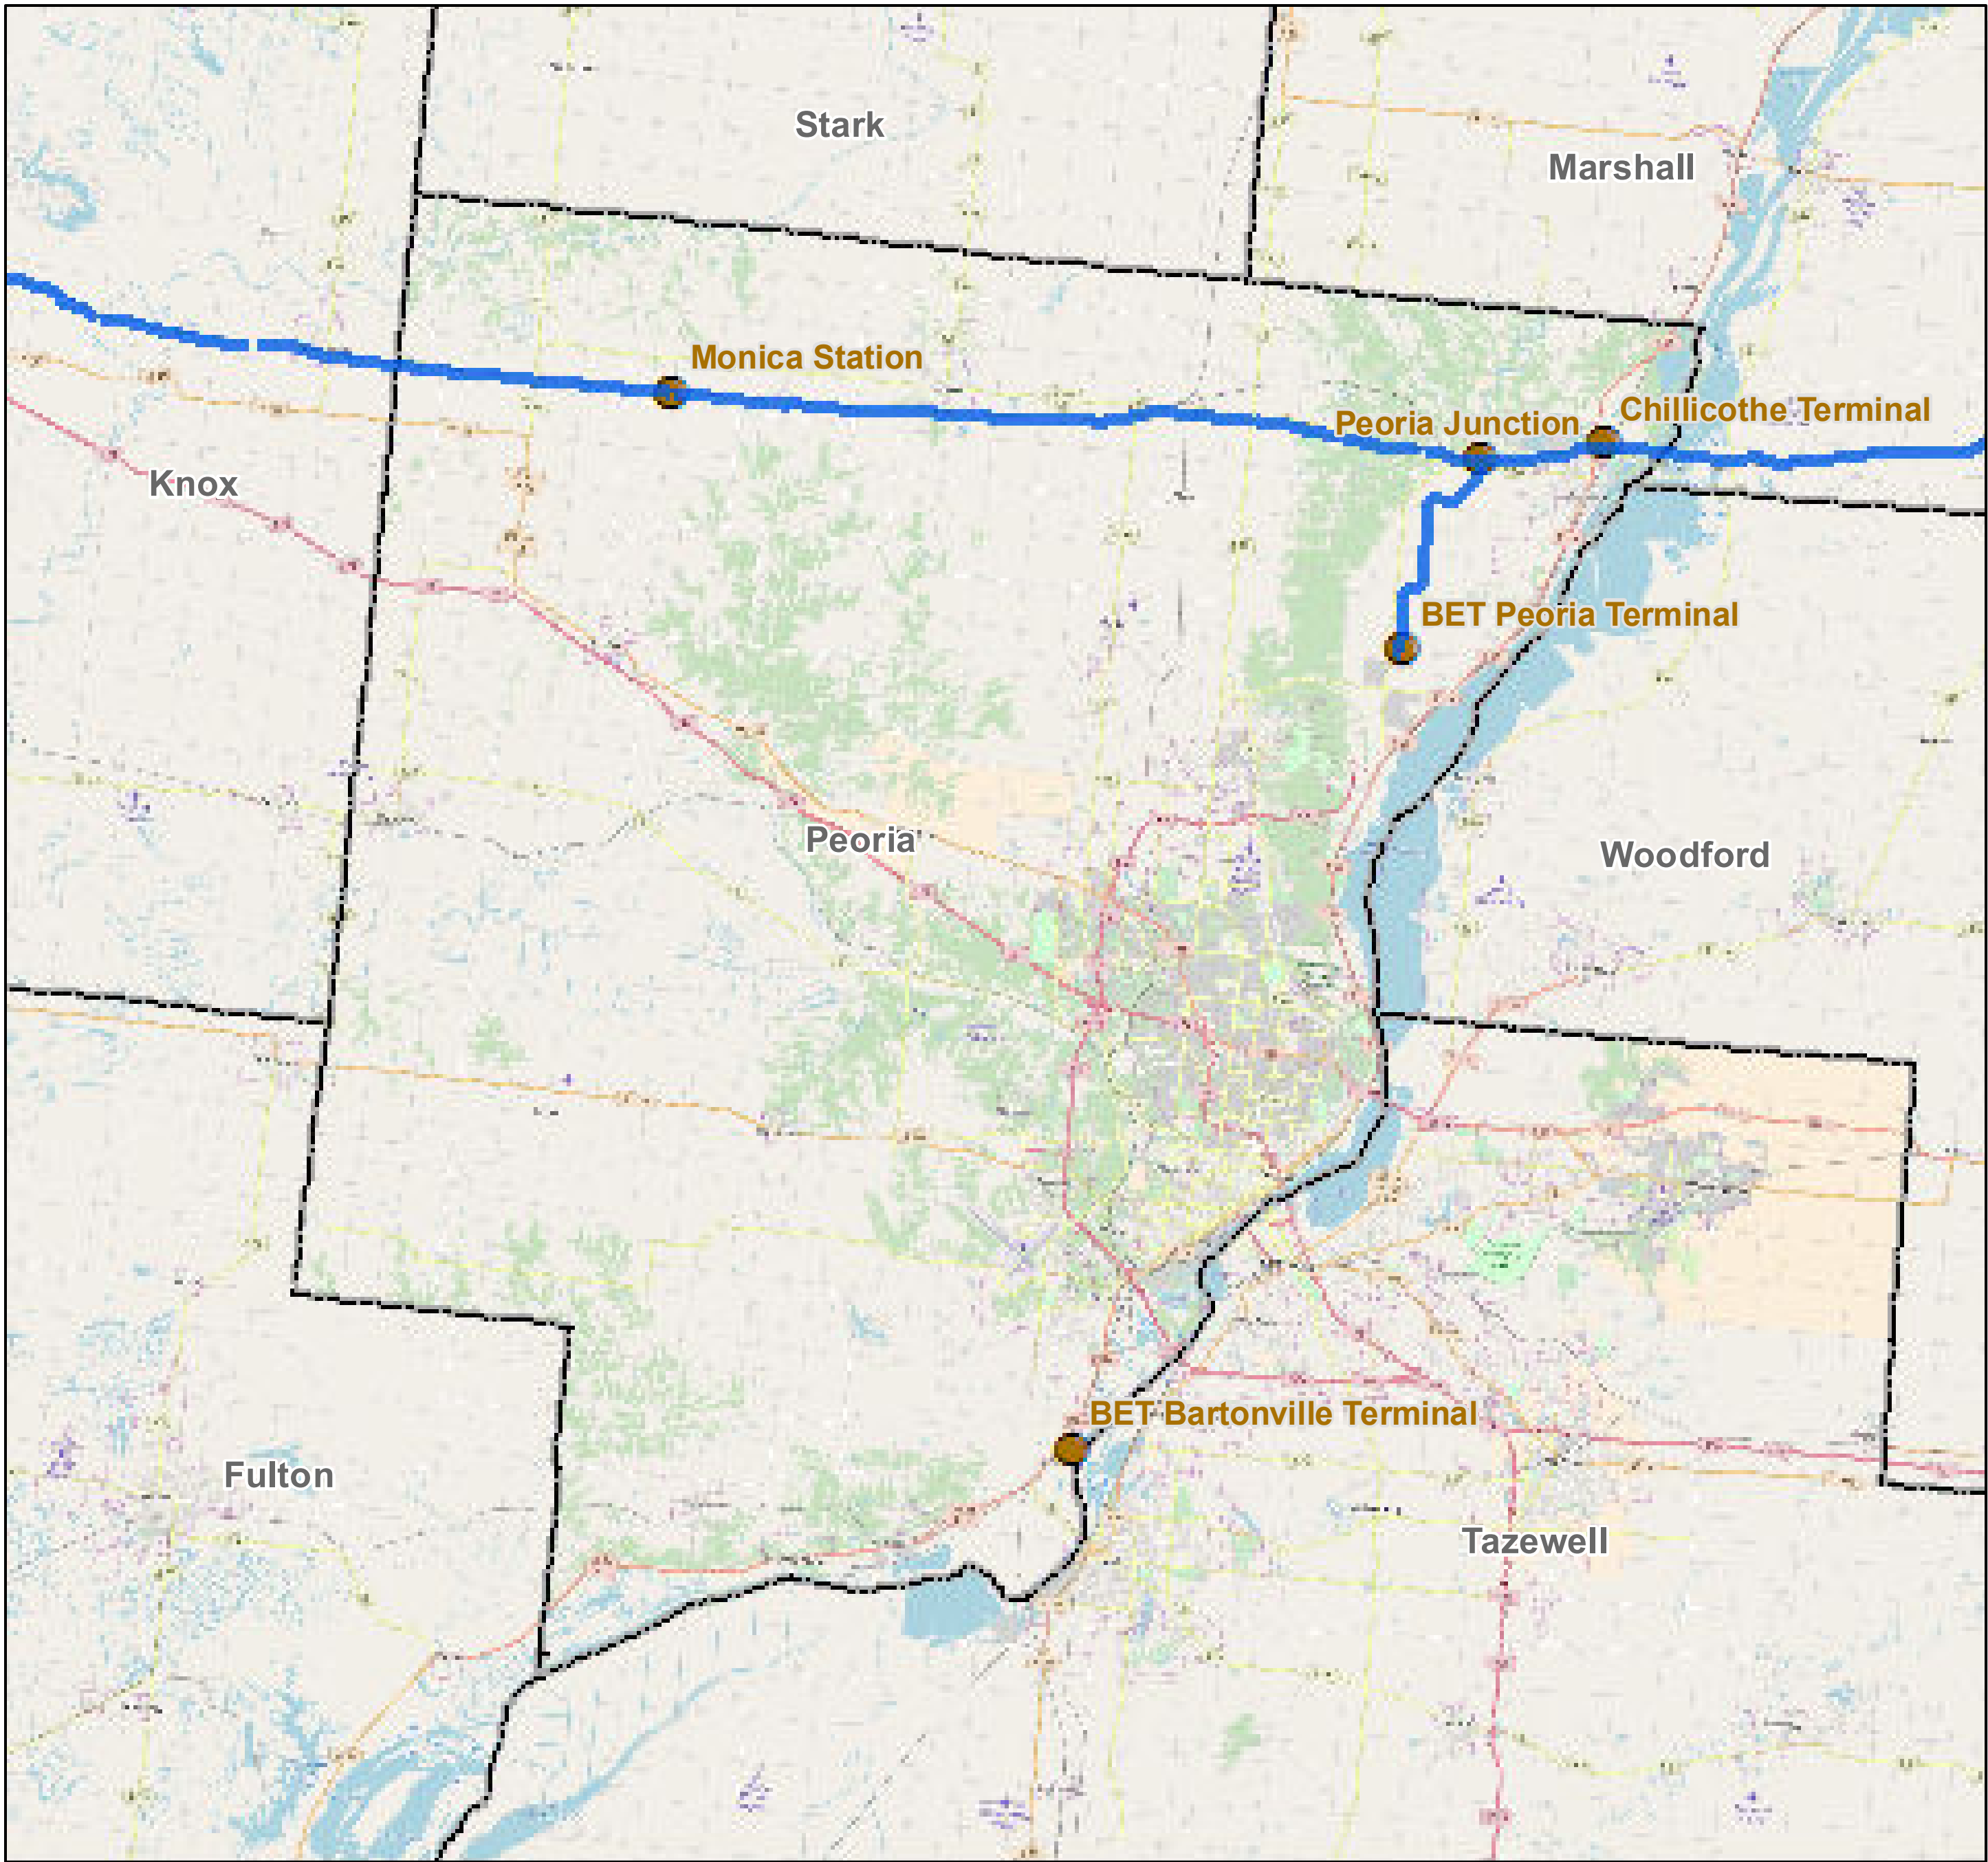

County: Peoria, Illinois

BUCKEYE PARTNERS, L.P.

For more detailed pipeline information see the NPMS public viewer at:
www.npms.phmsa.dot.gov

1 in = 2.89 miles

Legend	
	Buckeye Pipelines (24)
	Buckeye Facilities (5)
	State Boundaries
	County Boundaries

This map is not intended to be used to physically locate Buckeye's facilities. Facilities and other features are not to scale. Before conducting any excavation activities, you must first call your state One Call System to have all underground facilities physically located.