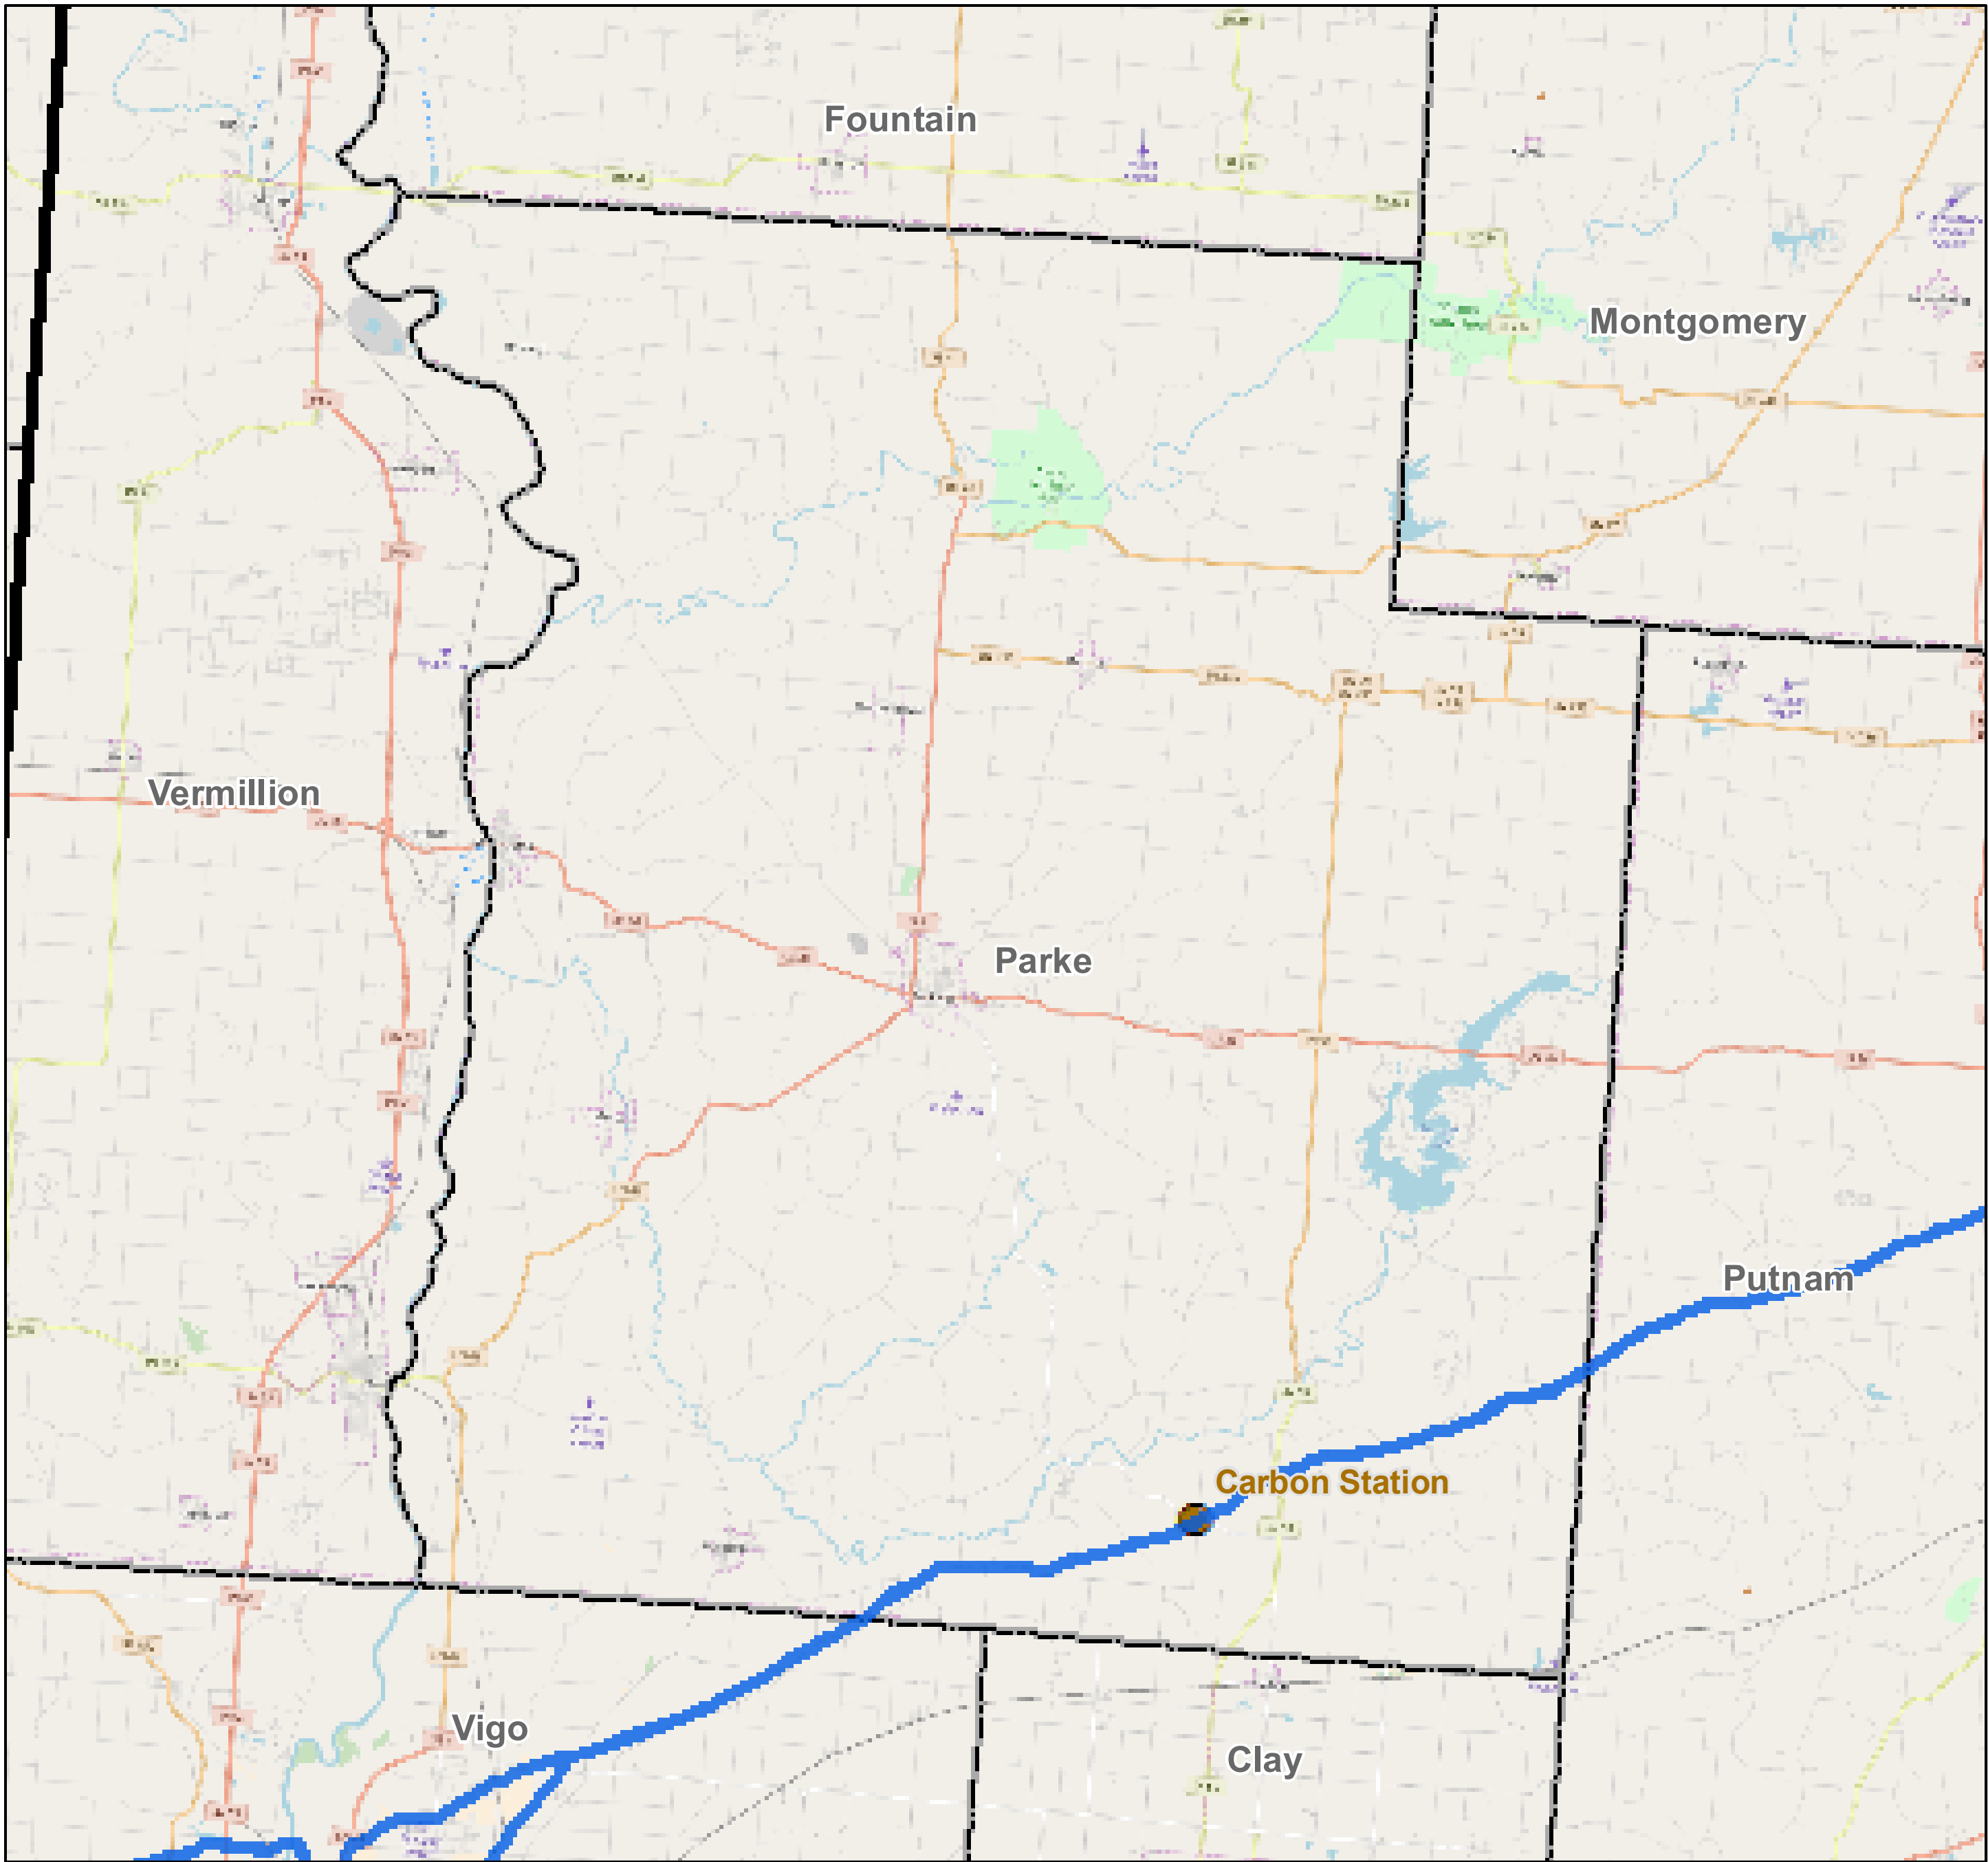

County: Parke, Indiana

BUCKEYE PARTNERS, L.P.

For more detailed pipeline information see the NPMS public viewer at: www.npms.phmsa.dot.gov

1 in = 2.27 miles

Legend

- Buckeye Pipelines (4)
- Buckeye Facilities (1)
- State Boundaries
- County Boundaries

This map is not intended to be used to physically locate Buckeye's facilities. Facilities and other features are not to scale. Before conducting any excavation activities, you must first call your state One Call System to have all underground facilities physically located.