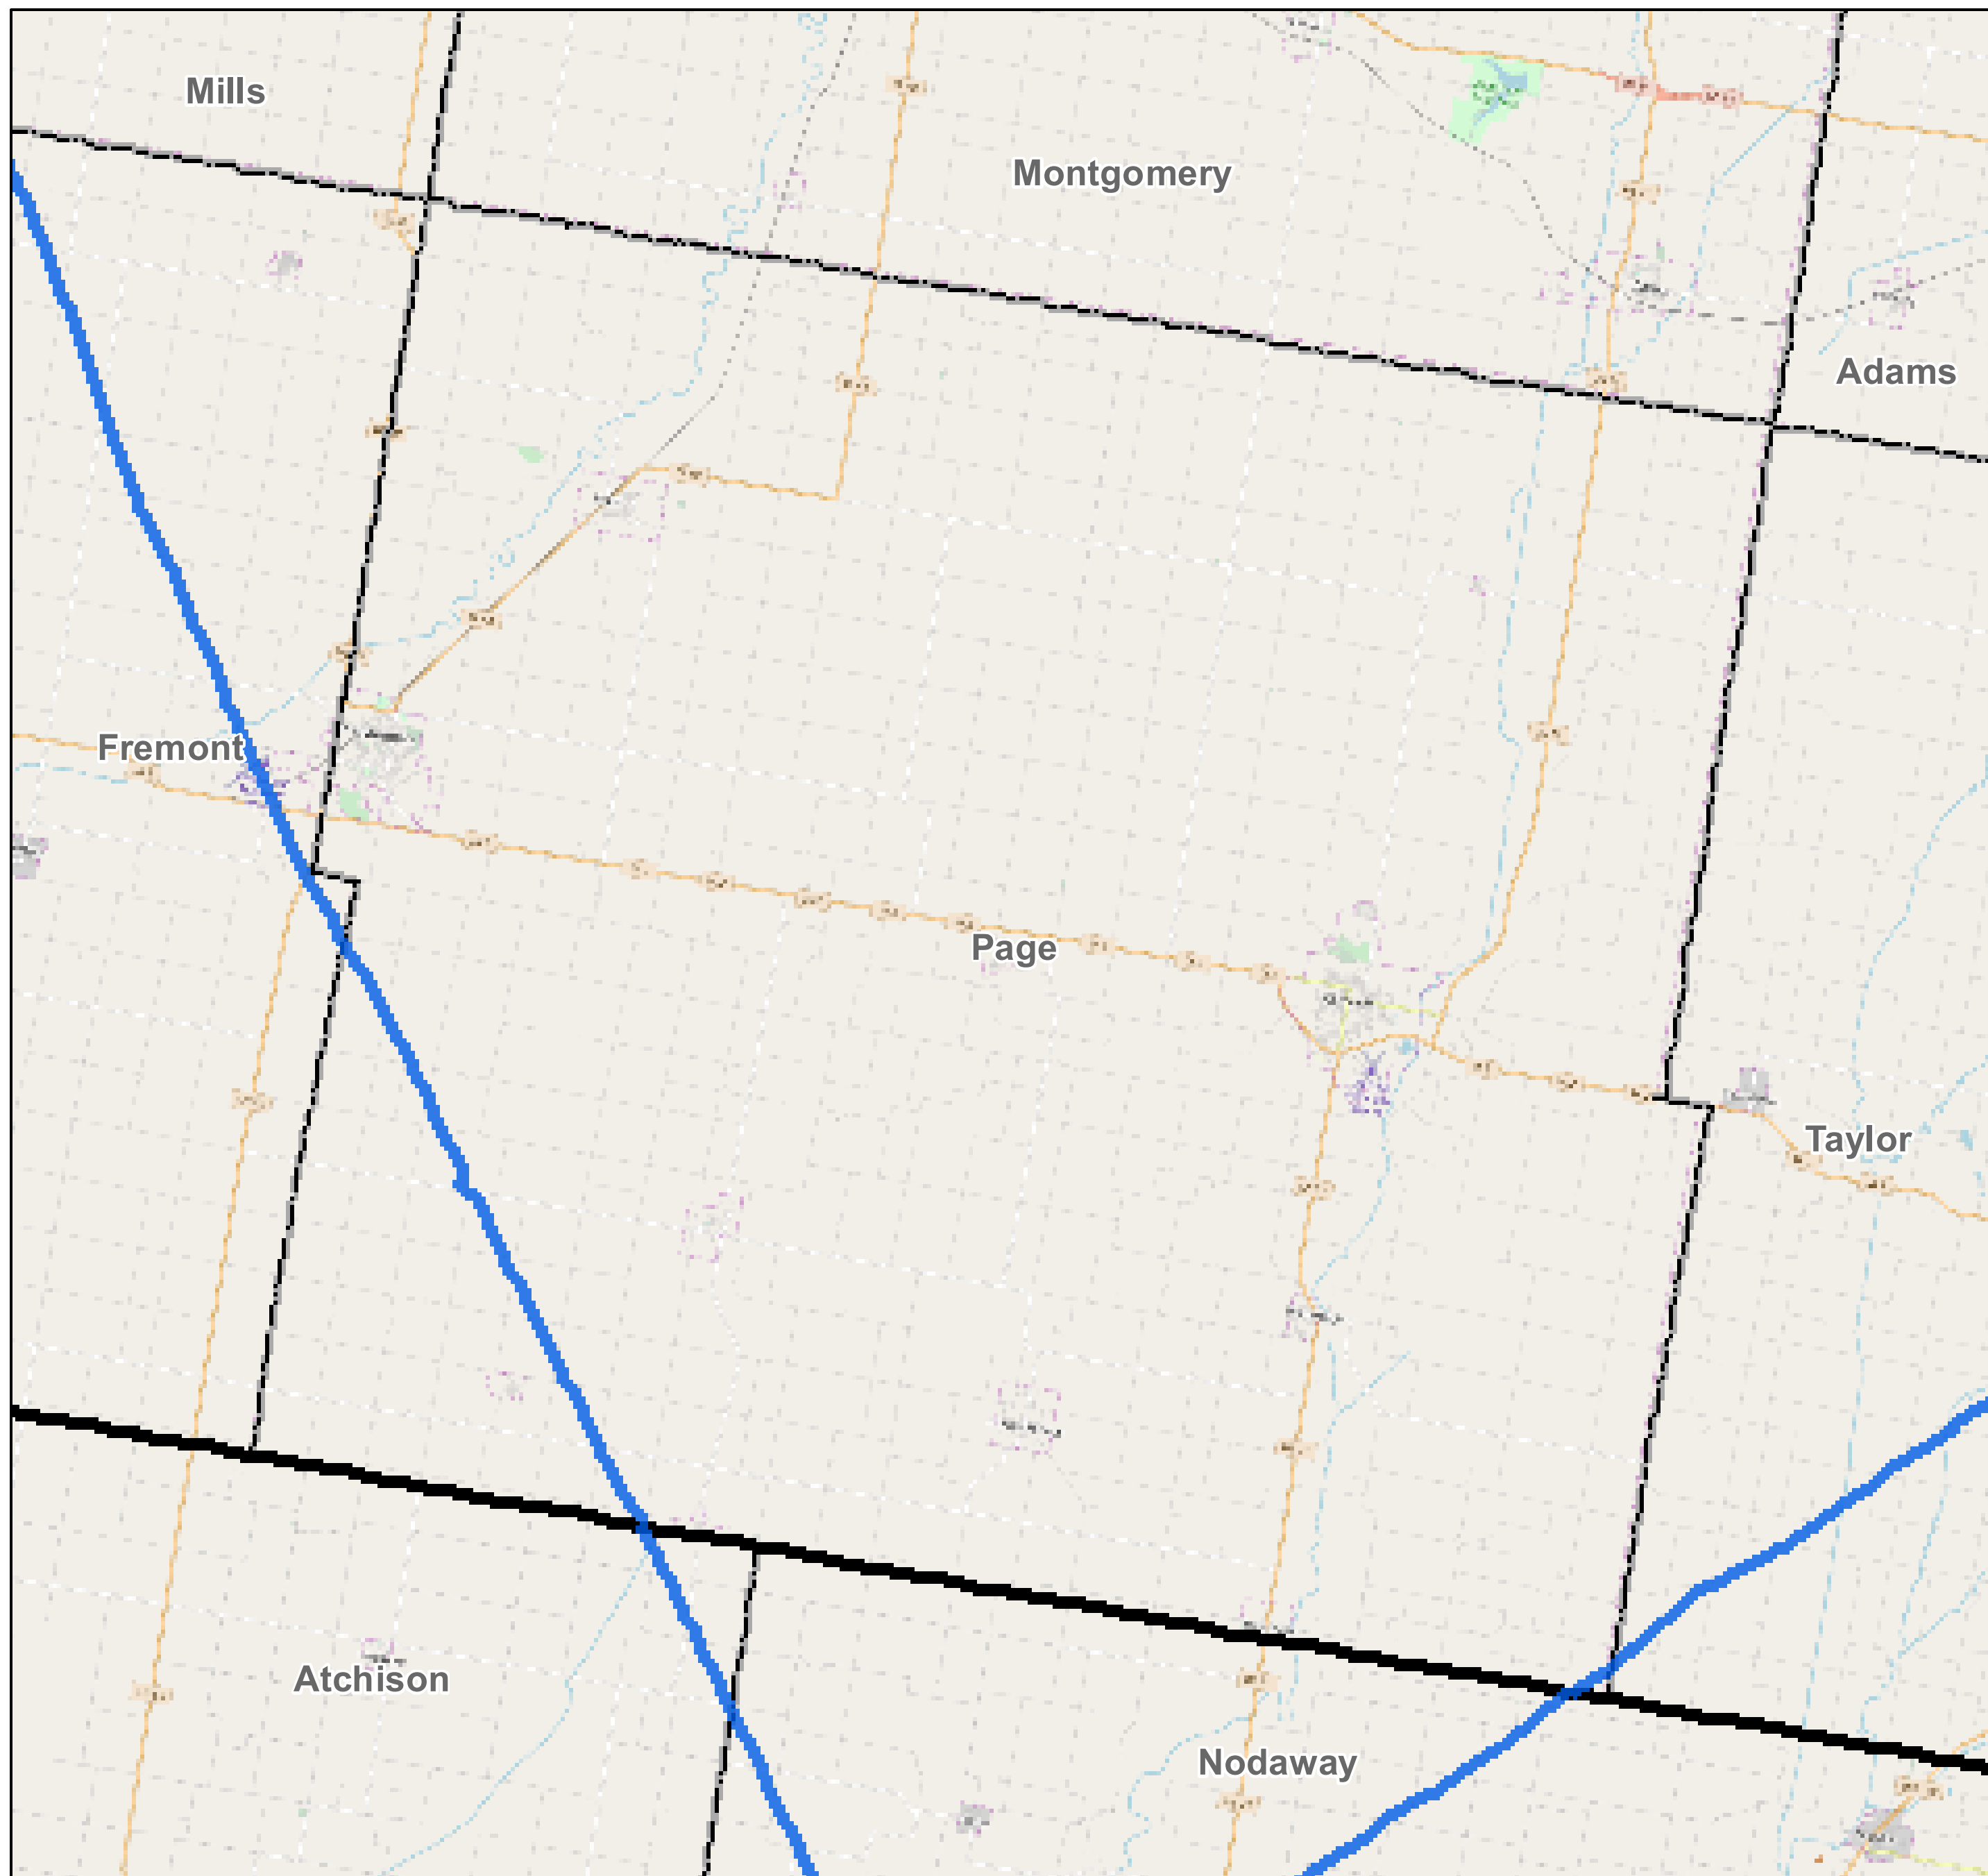

County: Page, Iowa

BUCKEYE PARTNERS, L.P.

For more detailed pipeline information see the NPMS public viewer at:
www.npms.phmsa.dot.gov

1 in = 2.37 miles

Legend

- Buckeye Pipelines (4)
- Buckeye Facilities (0)
- State Boundaries
- County Boundaries

This map is not intended to be used to physically locate Buckeye's facilities. Facilities and other features are not to scale. Before conducting any excavation activities, you must first call your state One Call System to have all underground facilities physically located.