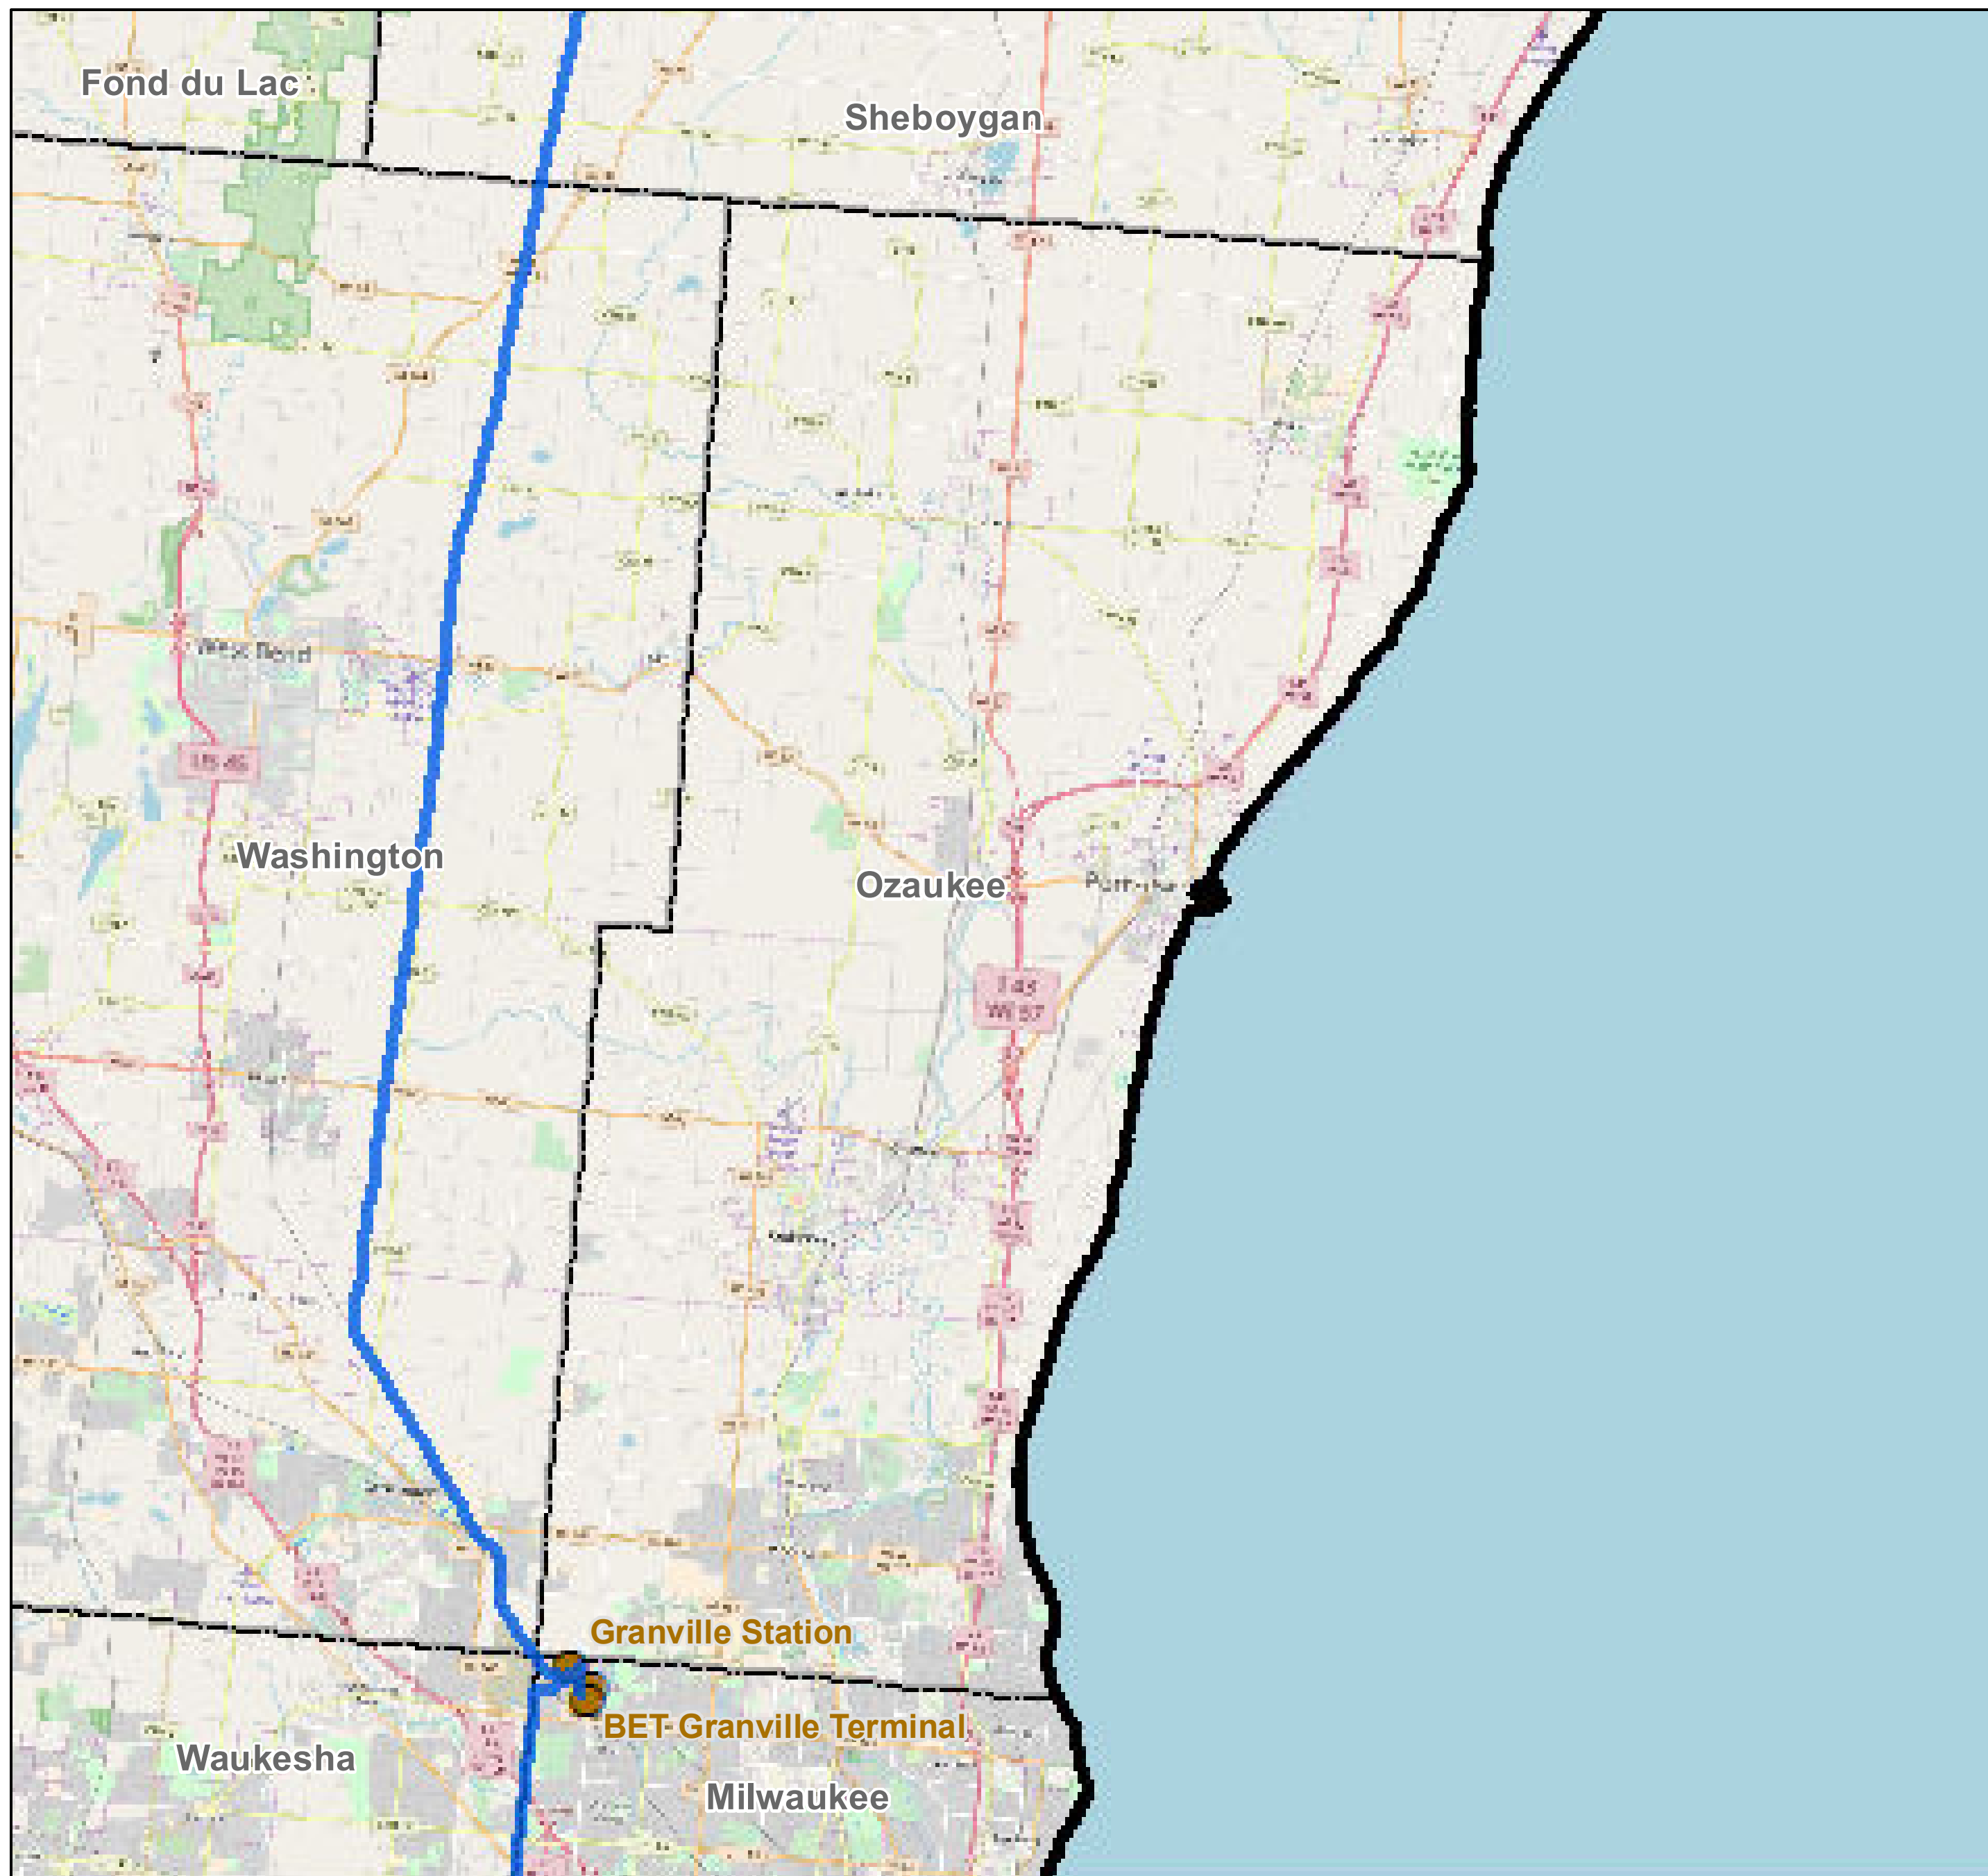

County: Ozaukee, Wisconsin

BUCKEYE PARTNERS, L.P.

For more detailed pipeline information see the NPMS public viewer at: www.npms.phmsa.dot.gov

1 in = 2.21 miles

Legend

-  Buckeye Pipelines (1)
-  Buckeye Facilities (1)
-  State Boundaries
-  County Boundaries

This map is not intended to be used to physically locate Buckeye's facilities. Facilities and other features are not to scale. Before conducting any excavation activities, you must first call your state One Call System to have all underground facilities physically located.