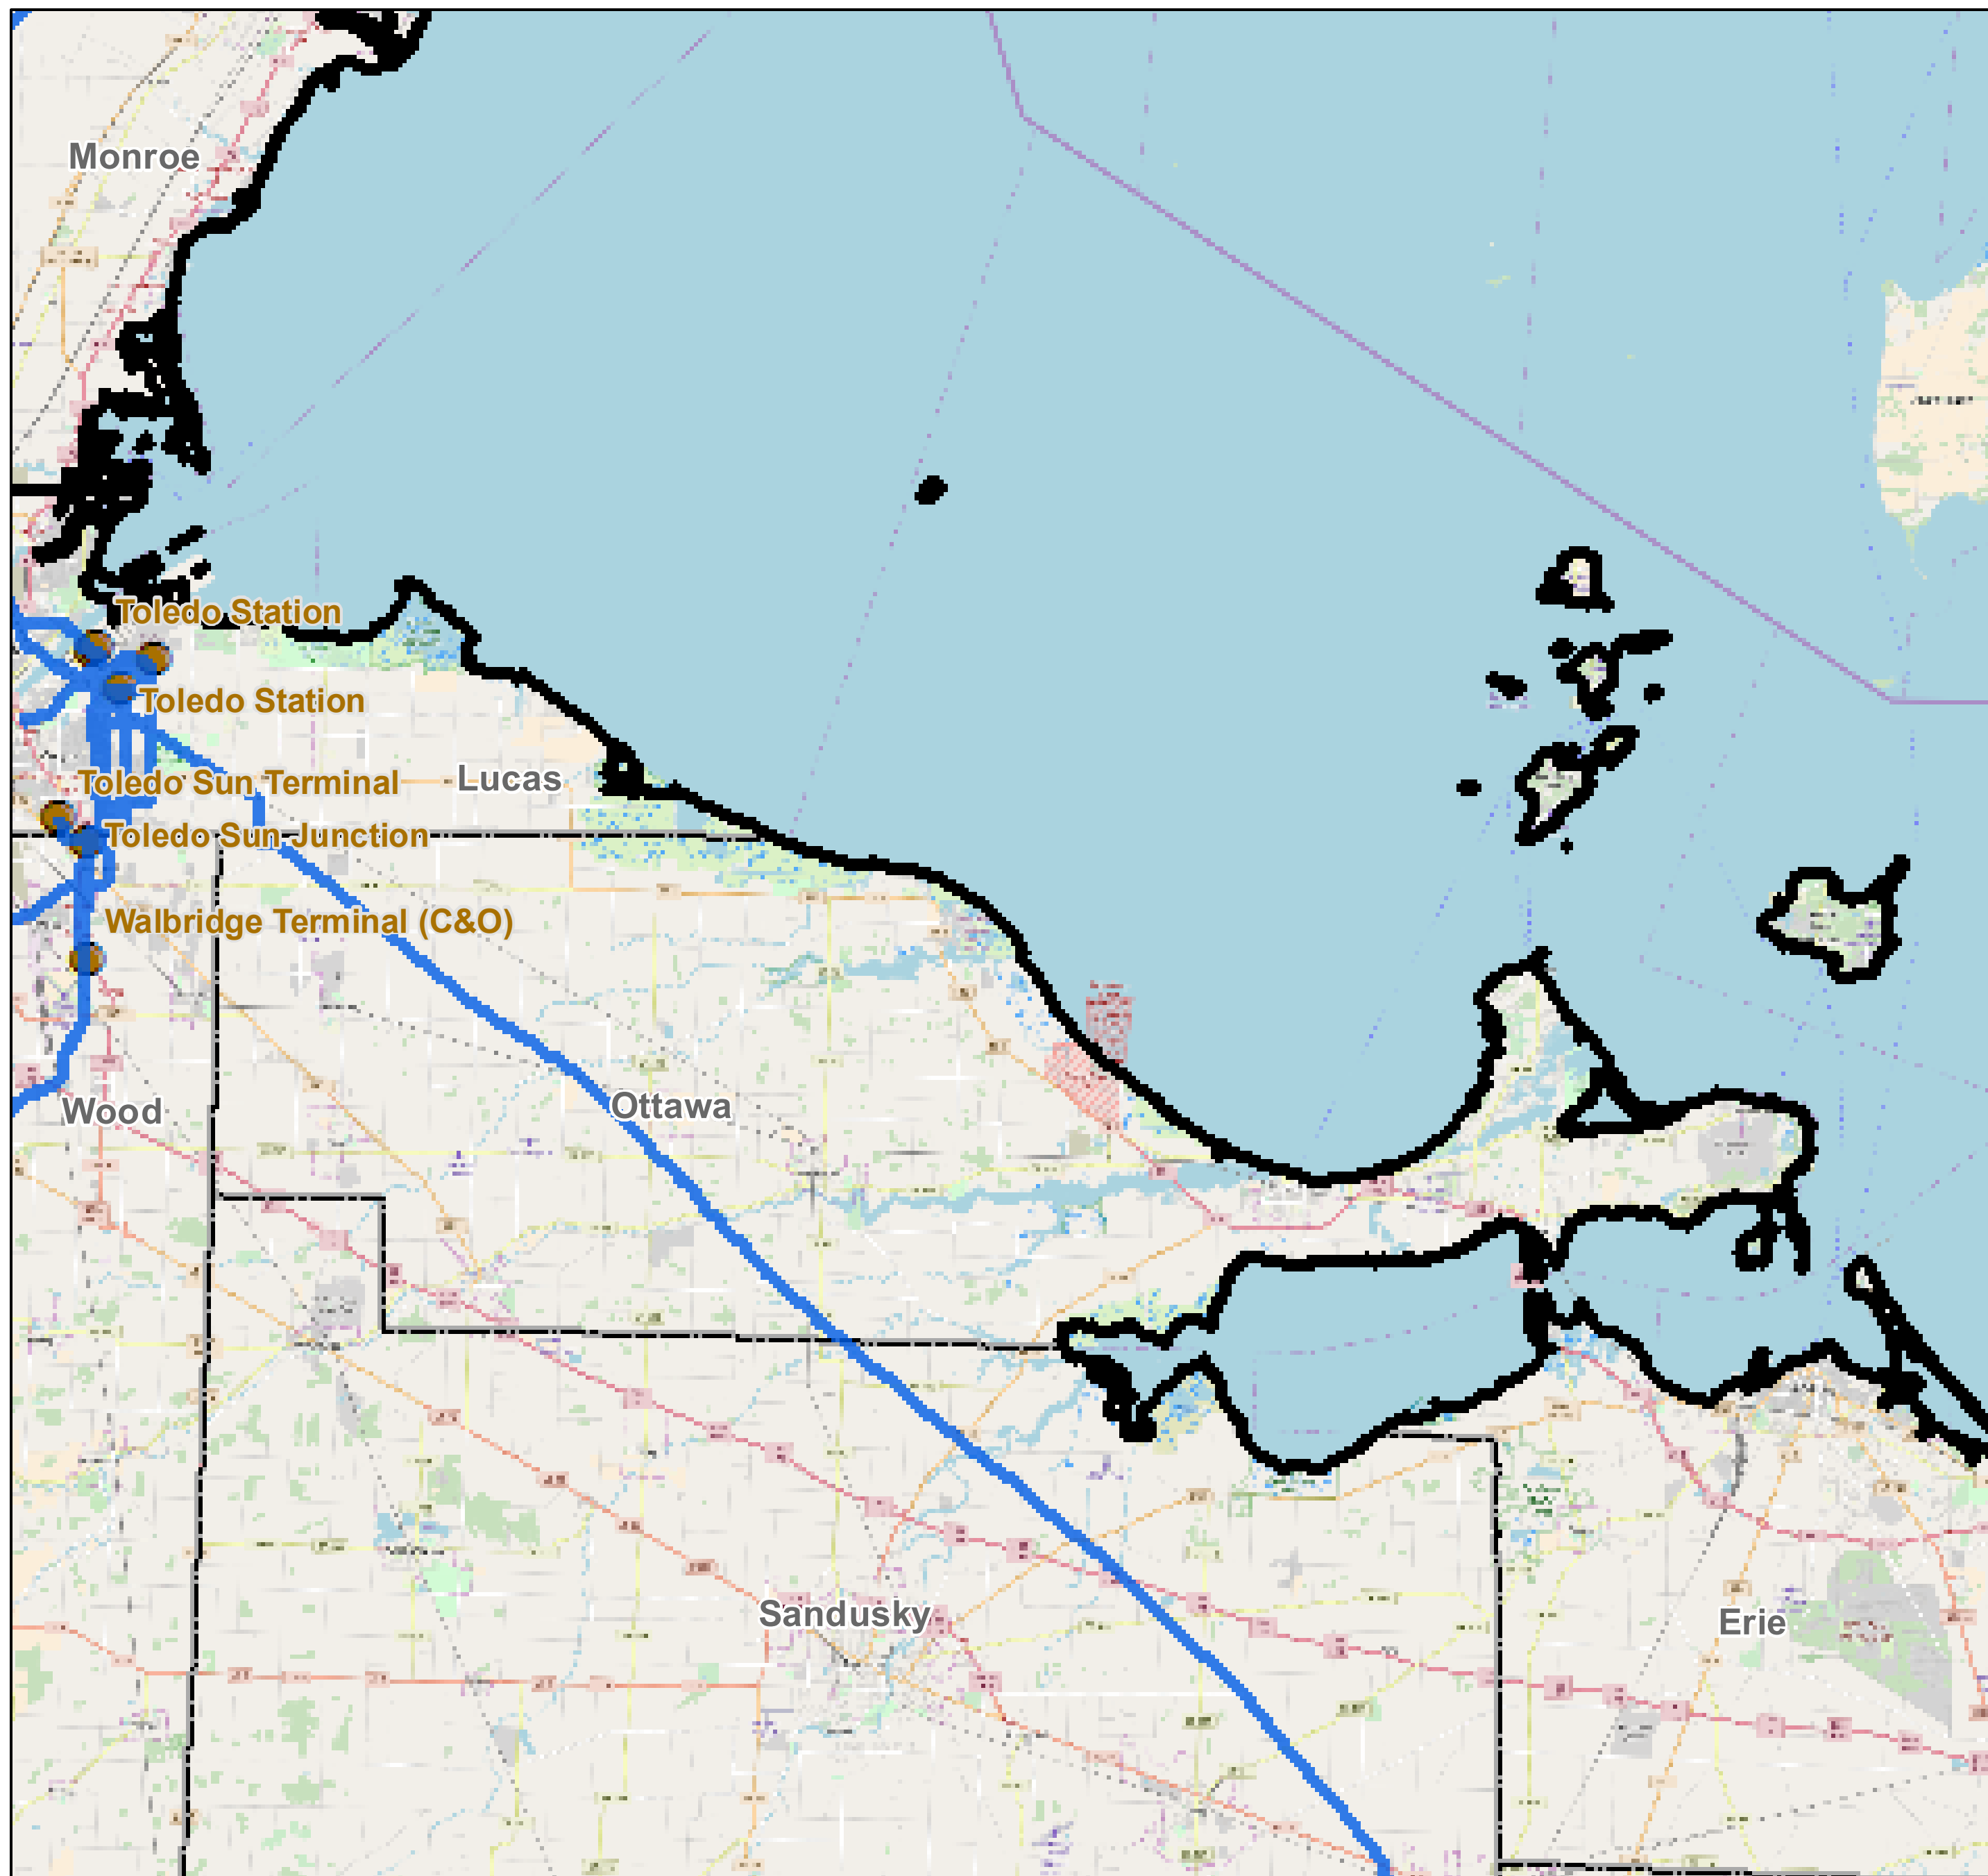

County: Ottawa, Ohio

BUCKEYE PARTNERS, L.P.

For more detailed pipeline information see the NPMS public viewer at:
www.npms.phmsa.dot.gov

1 in = 3.04 miles

Legend

- Buckeye Pipelines (1)
- Buckeye Facilities (0)
- State Boundaries
- County Boundaries

This map is not intended to be used to physically locate Buckeye's facilities. Facilities and other features are not to scale. Before conducting any excavation activities, you must first call your state One Call System to have all underground facilities physically located.