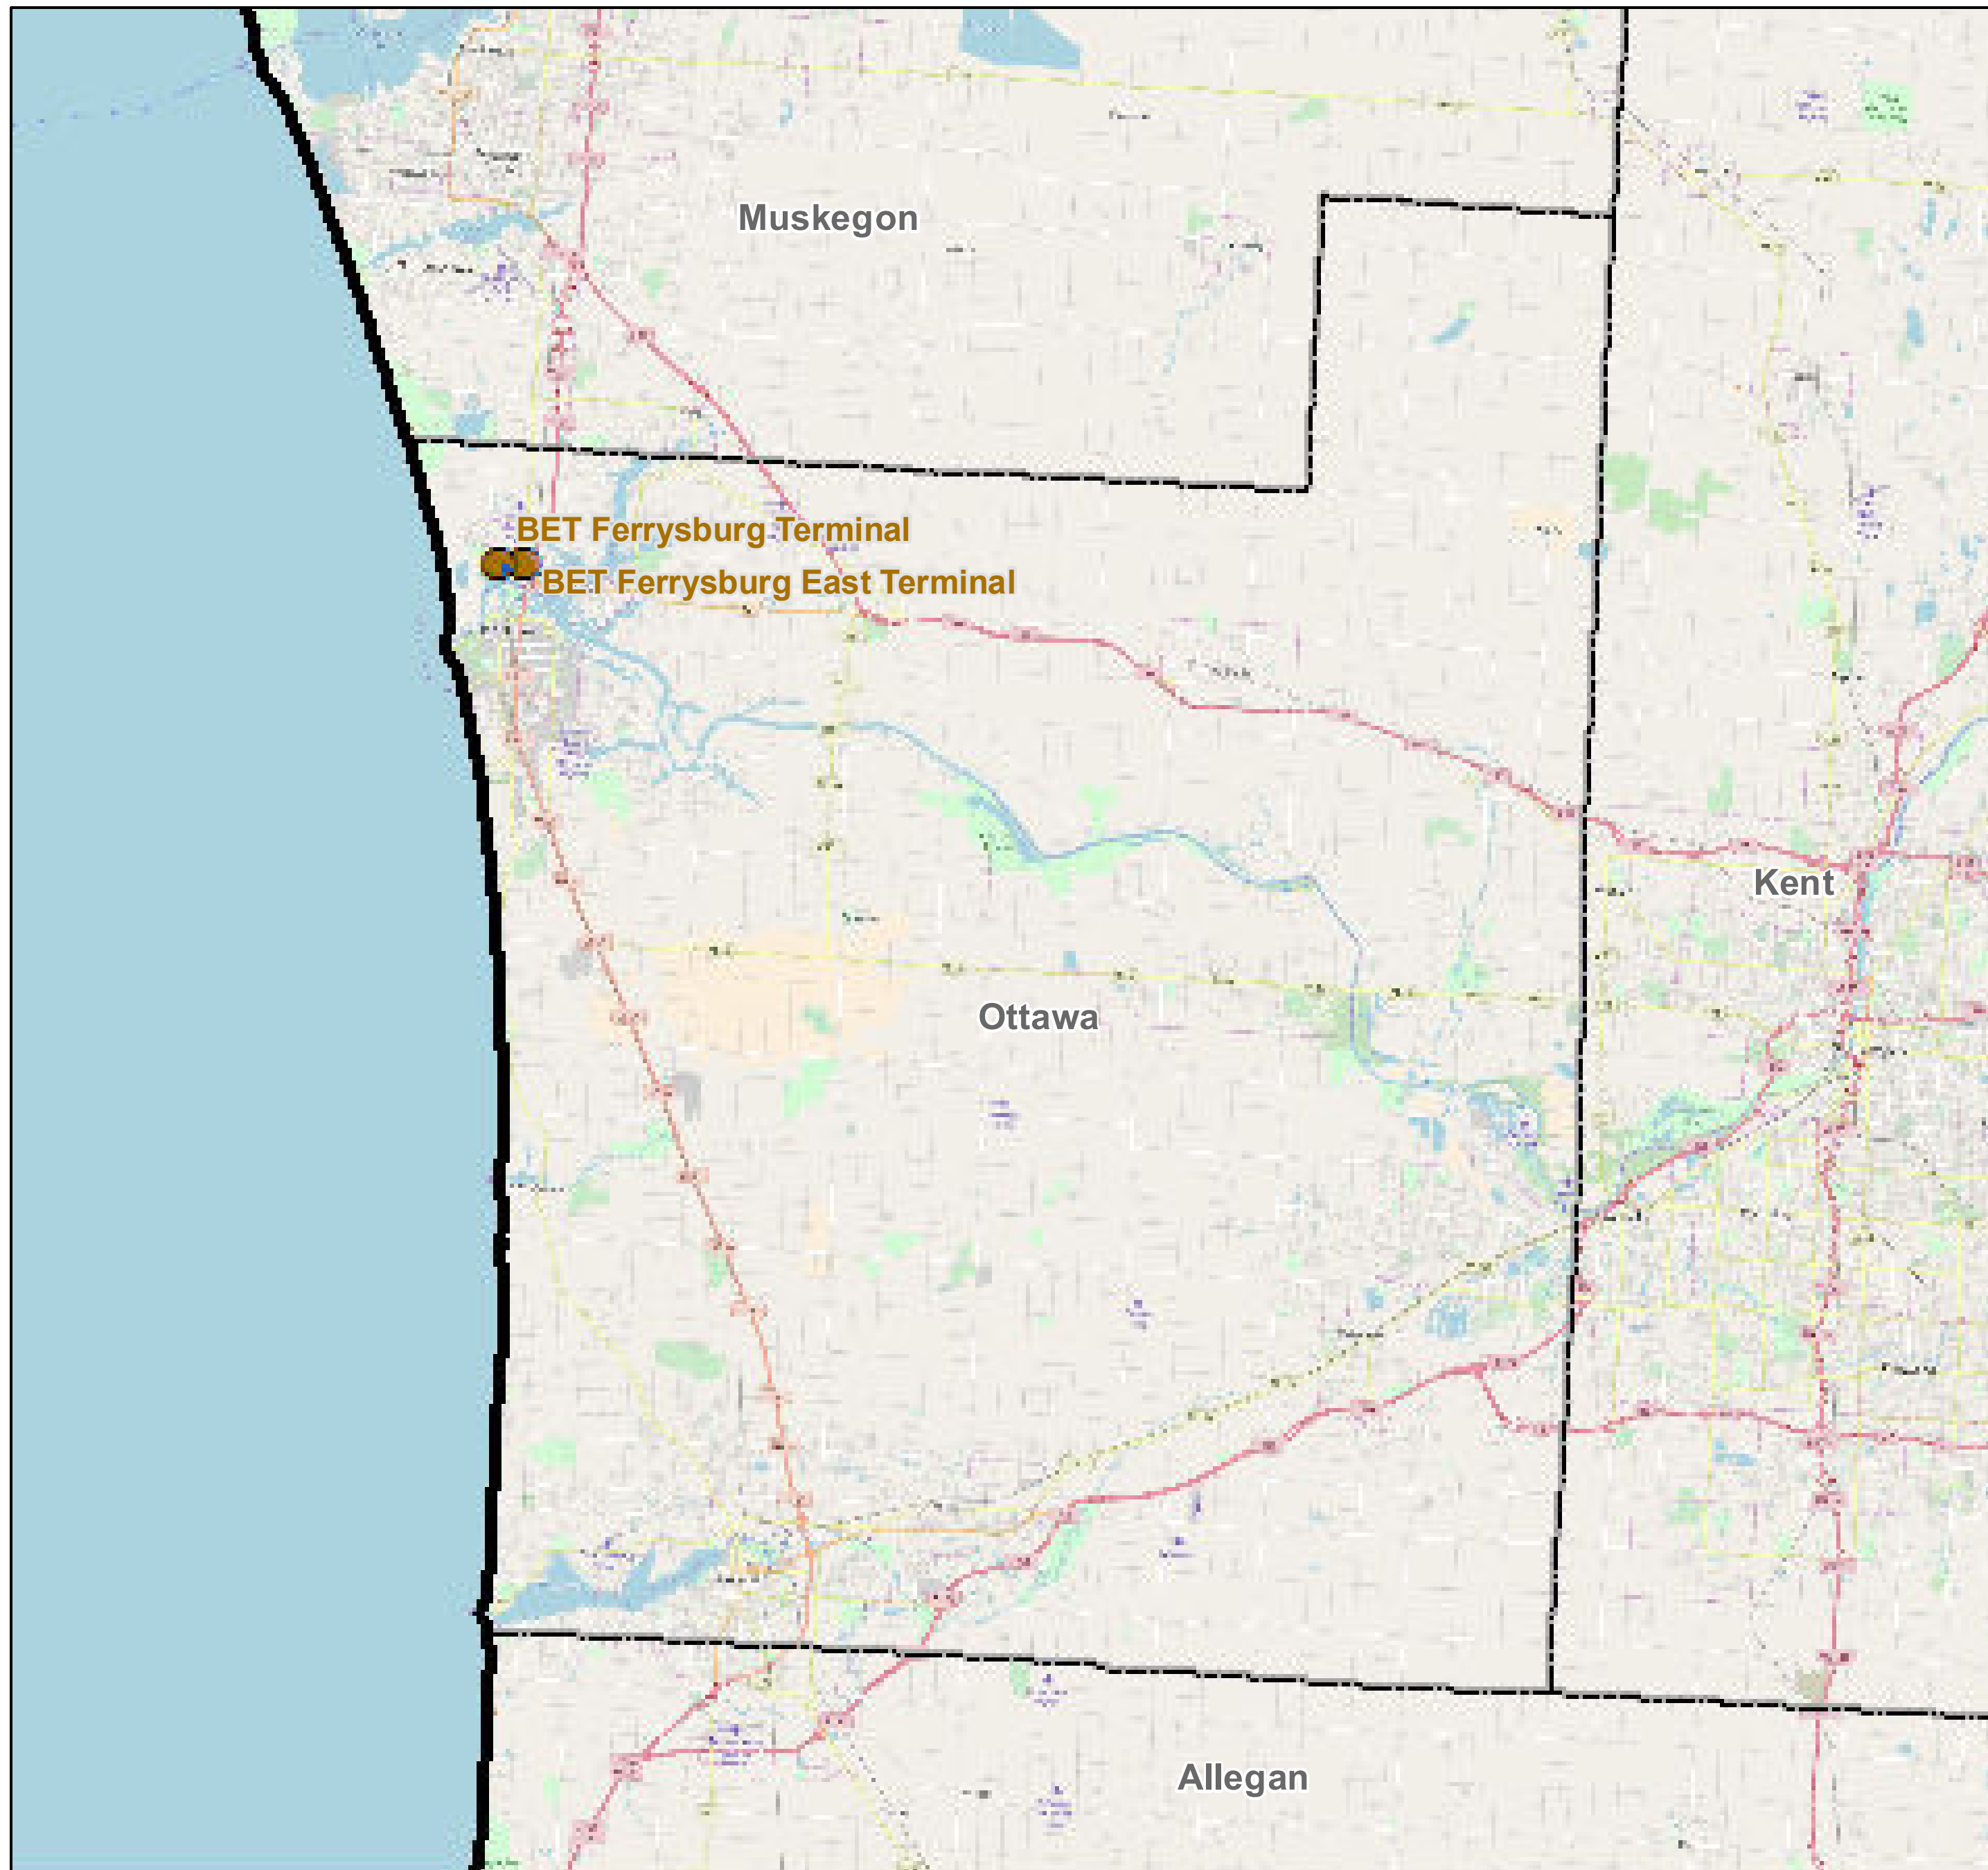

# County: Ottawa, Michigan

**BUCKEYE PARTNERS, L.P.**

For more detailed pipeline information see the NPMS public viewer at:  
[www.npms.phmsa.dot.gov](http://www.npms.phmsa.dot.gov)

1 in = 2.72 miles

## Legend

-  Buckeye Pipelines (2)
-  Buckeye Facilities (2)
-  State Boundaries
-  County Boundaries

This map is not intended to be used to physically locate Buckeye's facilities. Facilities and other features are not to scale. Before conducting any excavation activities, you must first call your state One Call System to have all underground facilities physically located.