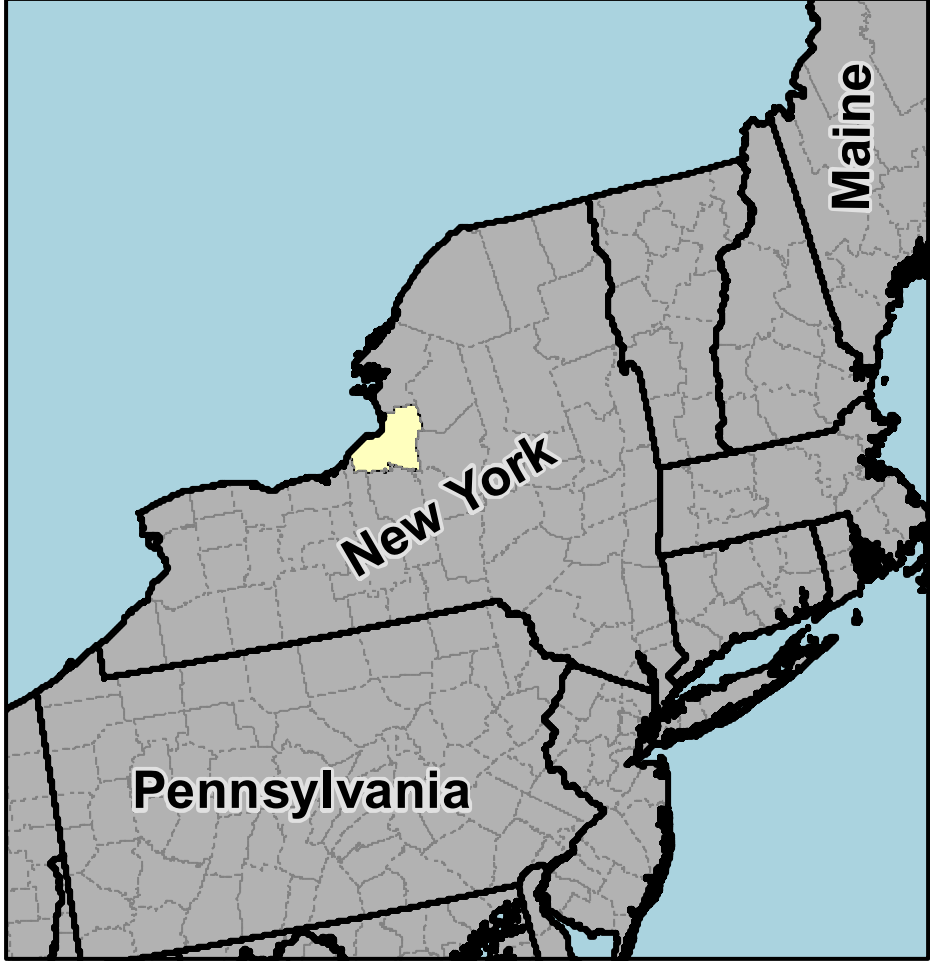

County: Oswego, New York

BUCKEYE PARTNERS, L.P.

For more detailed pipeline information see the NPMS public viewer at:
www.npms.phmsa.dot.gov

1 in = 3.59 miles

Legend

- Buckeye Pipelines (2)
- Buckeye Facilities (2)
- State Boundaries
- County Boundaries

This map is not intended to be used to physically locate Buckeye's facilities. Facilities and other features are not to scale. Before conducting any excavation activities, you must first call your state One Call System to have all underground facilities physically located.