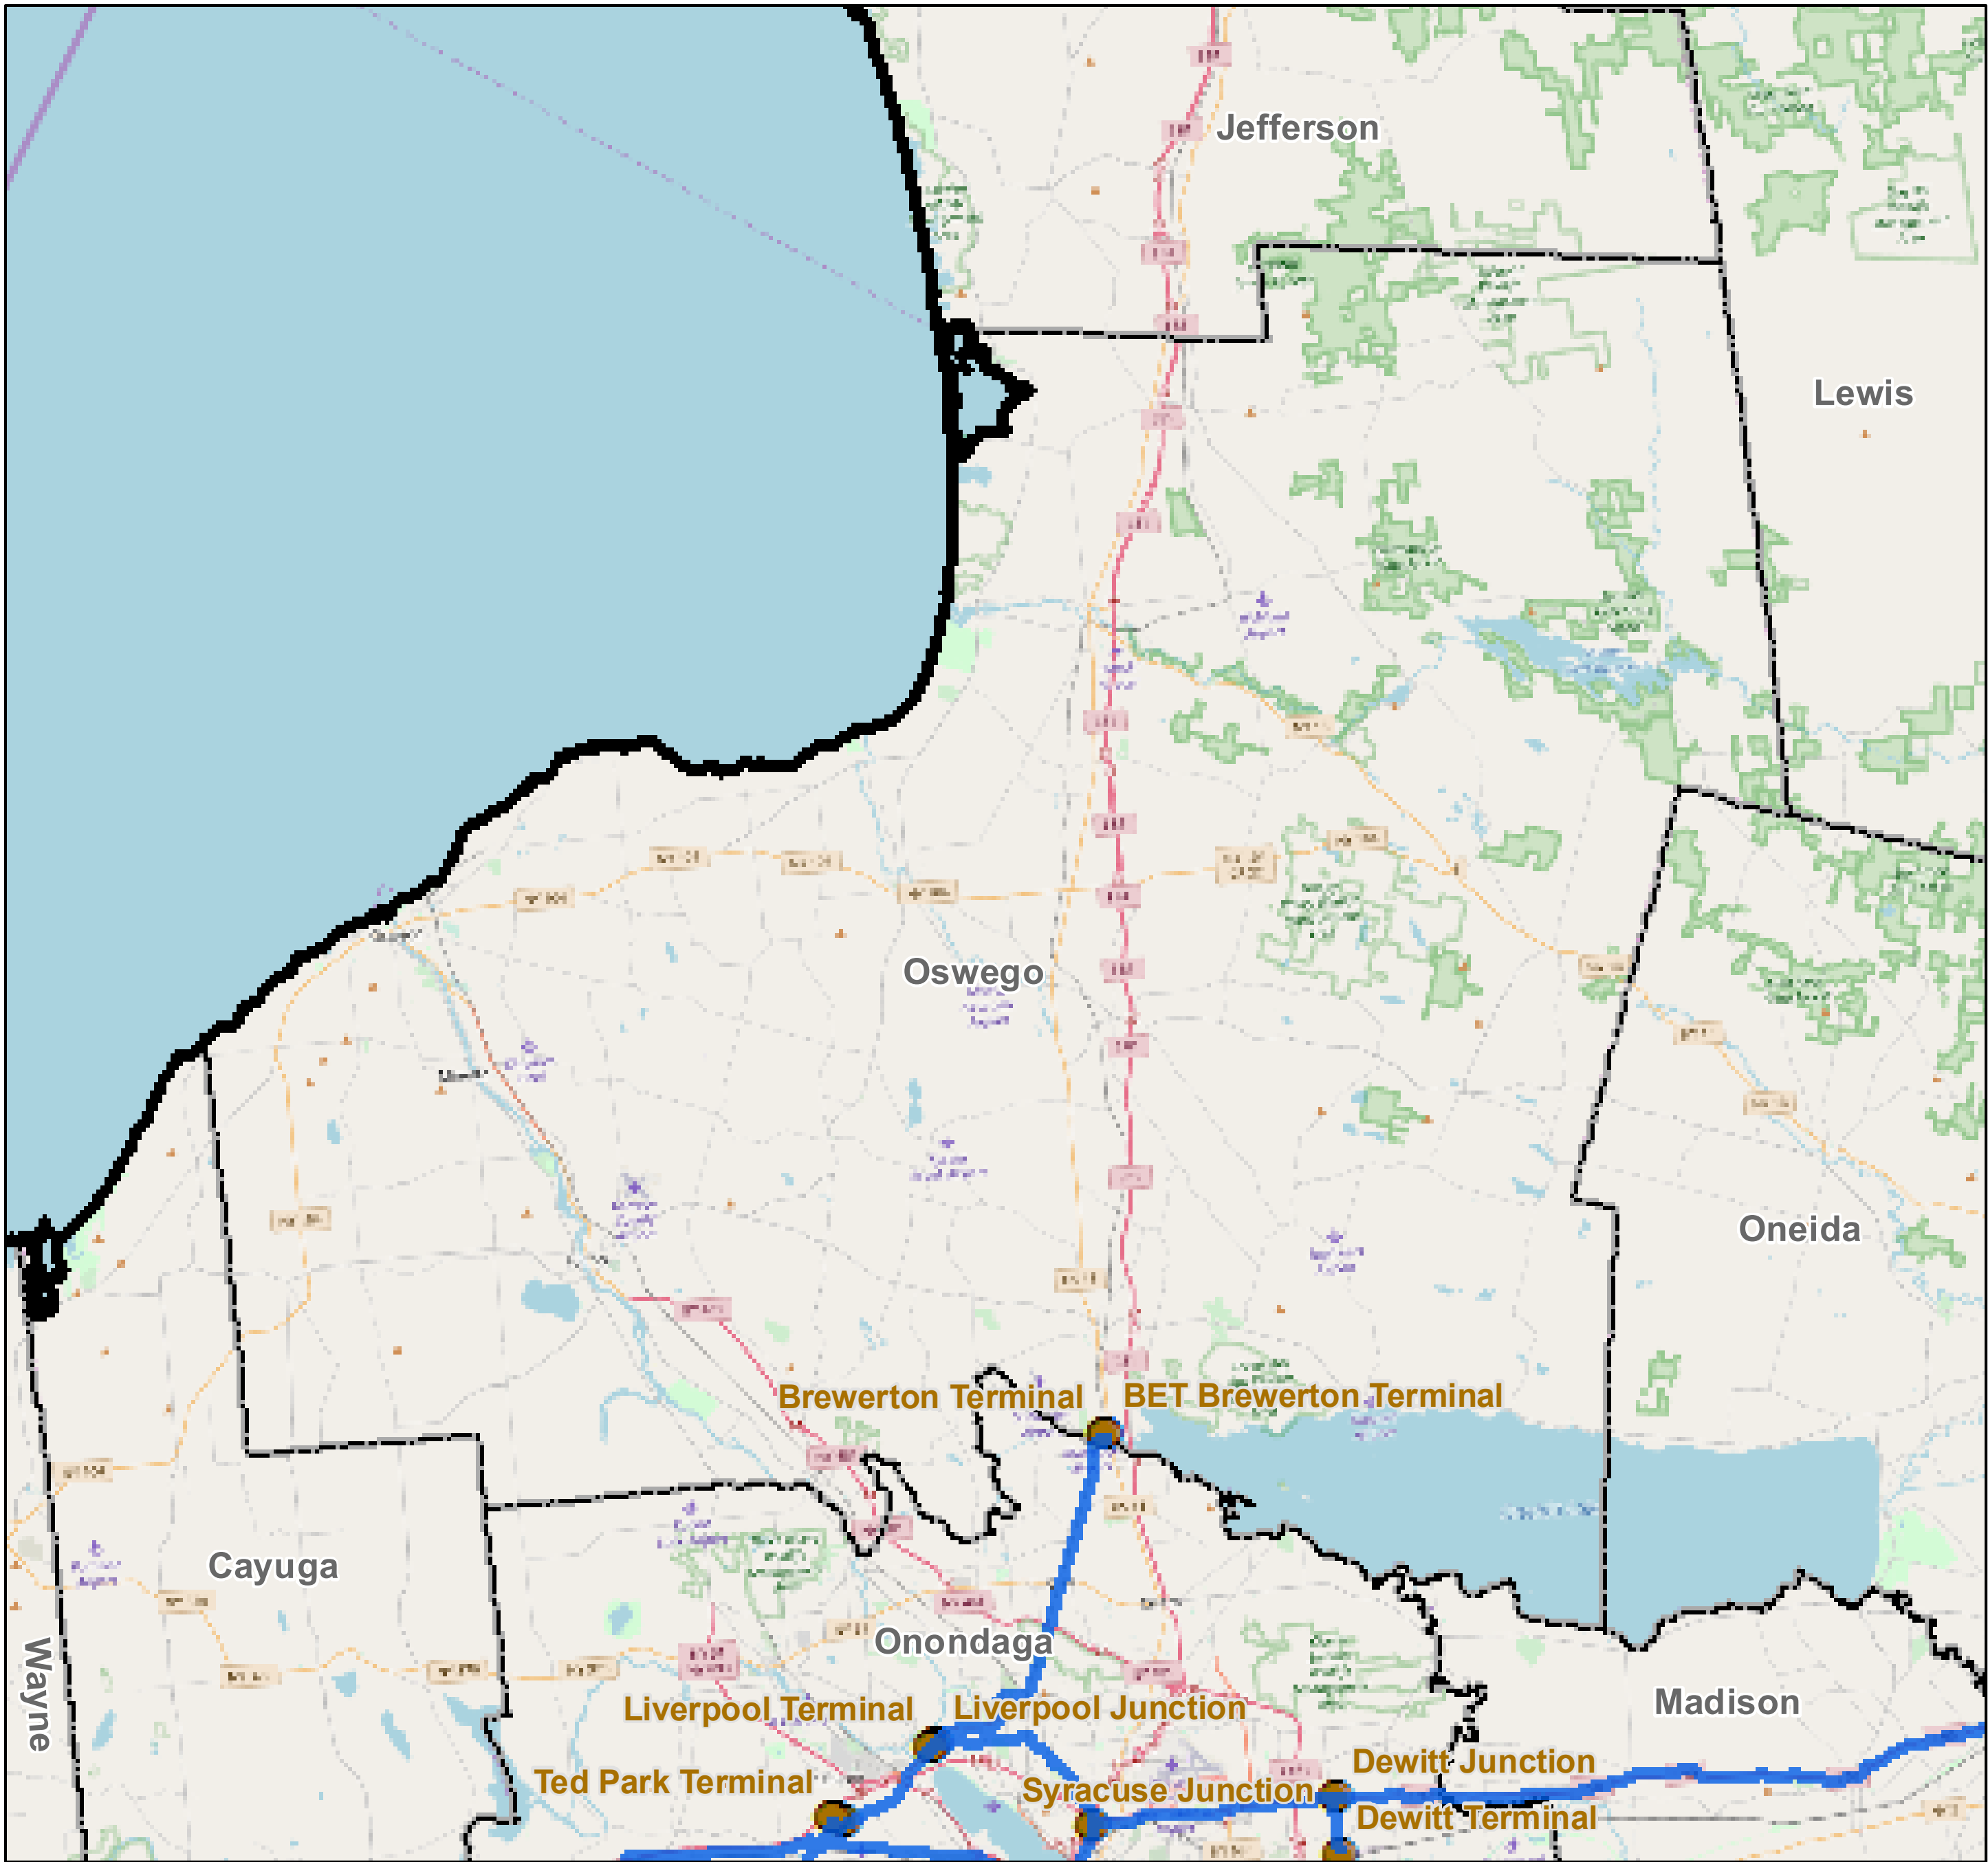

County: Oswego, New York

BUCKEYE PARTNERS, L.P.

For more detailed pipeline information see the NPMS public viewer at:
www.npms.phmsa.dot.gov

1 in = 3.59 miles

Legend

- Buckeye Pipelines (2)
- Buckeye Facilities (2)
- State Boundaries
- County Boundaries

This map is not intended to be used to physically locate Buckeye's facilities. Facilities and other features are not to scale. Before conducting any excavation activities, you must first call your state One Call System to have all underground facilities physically located.