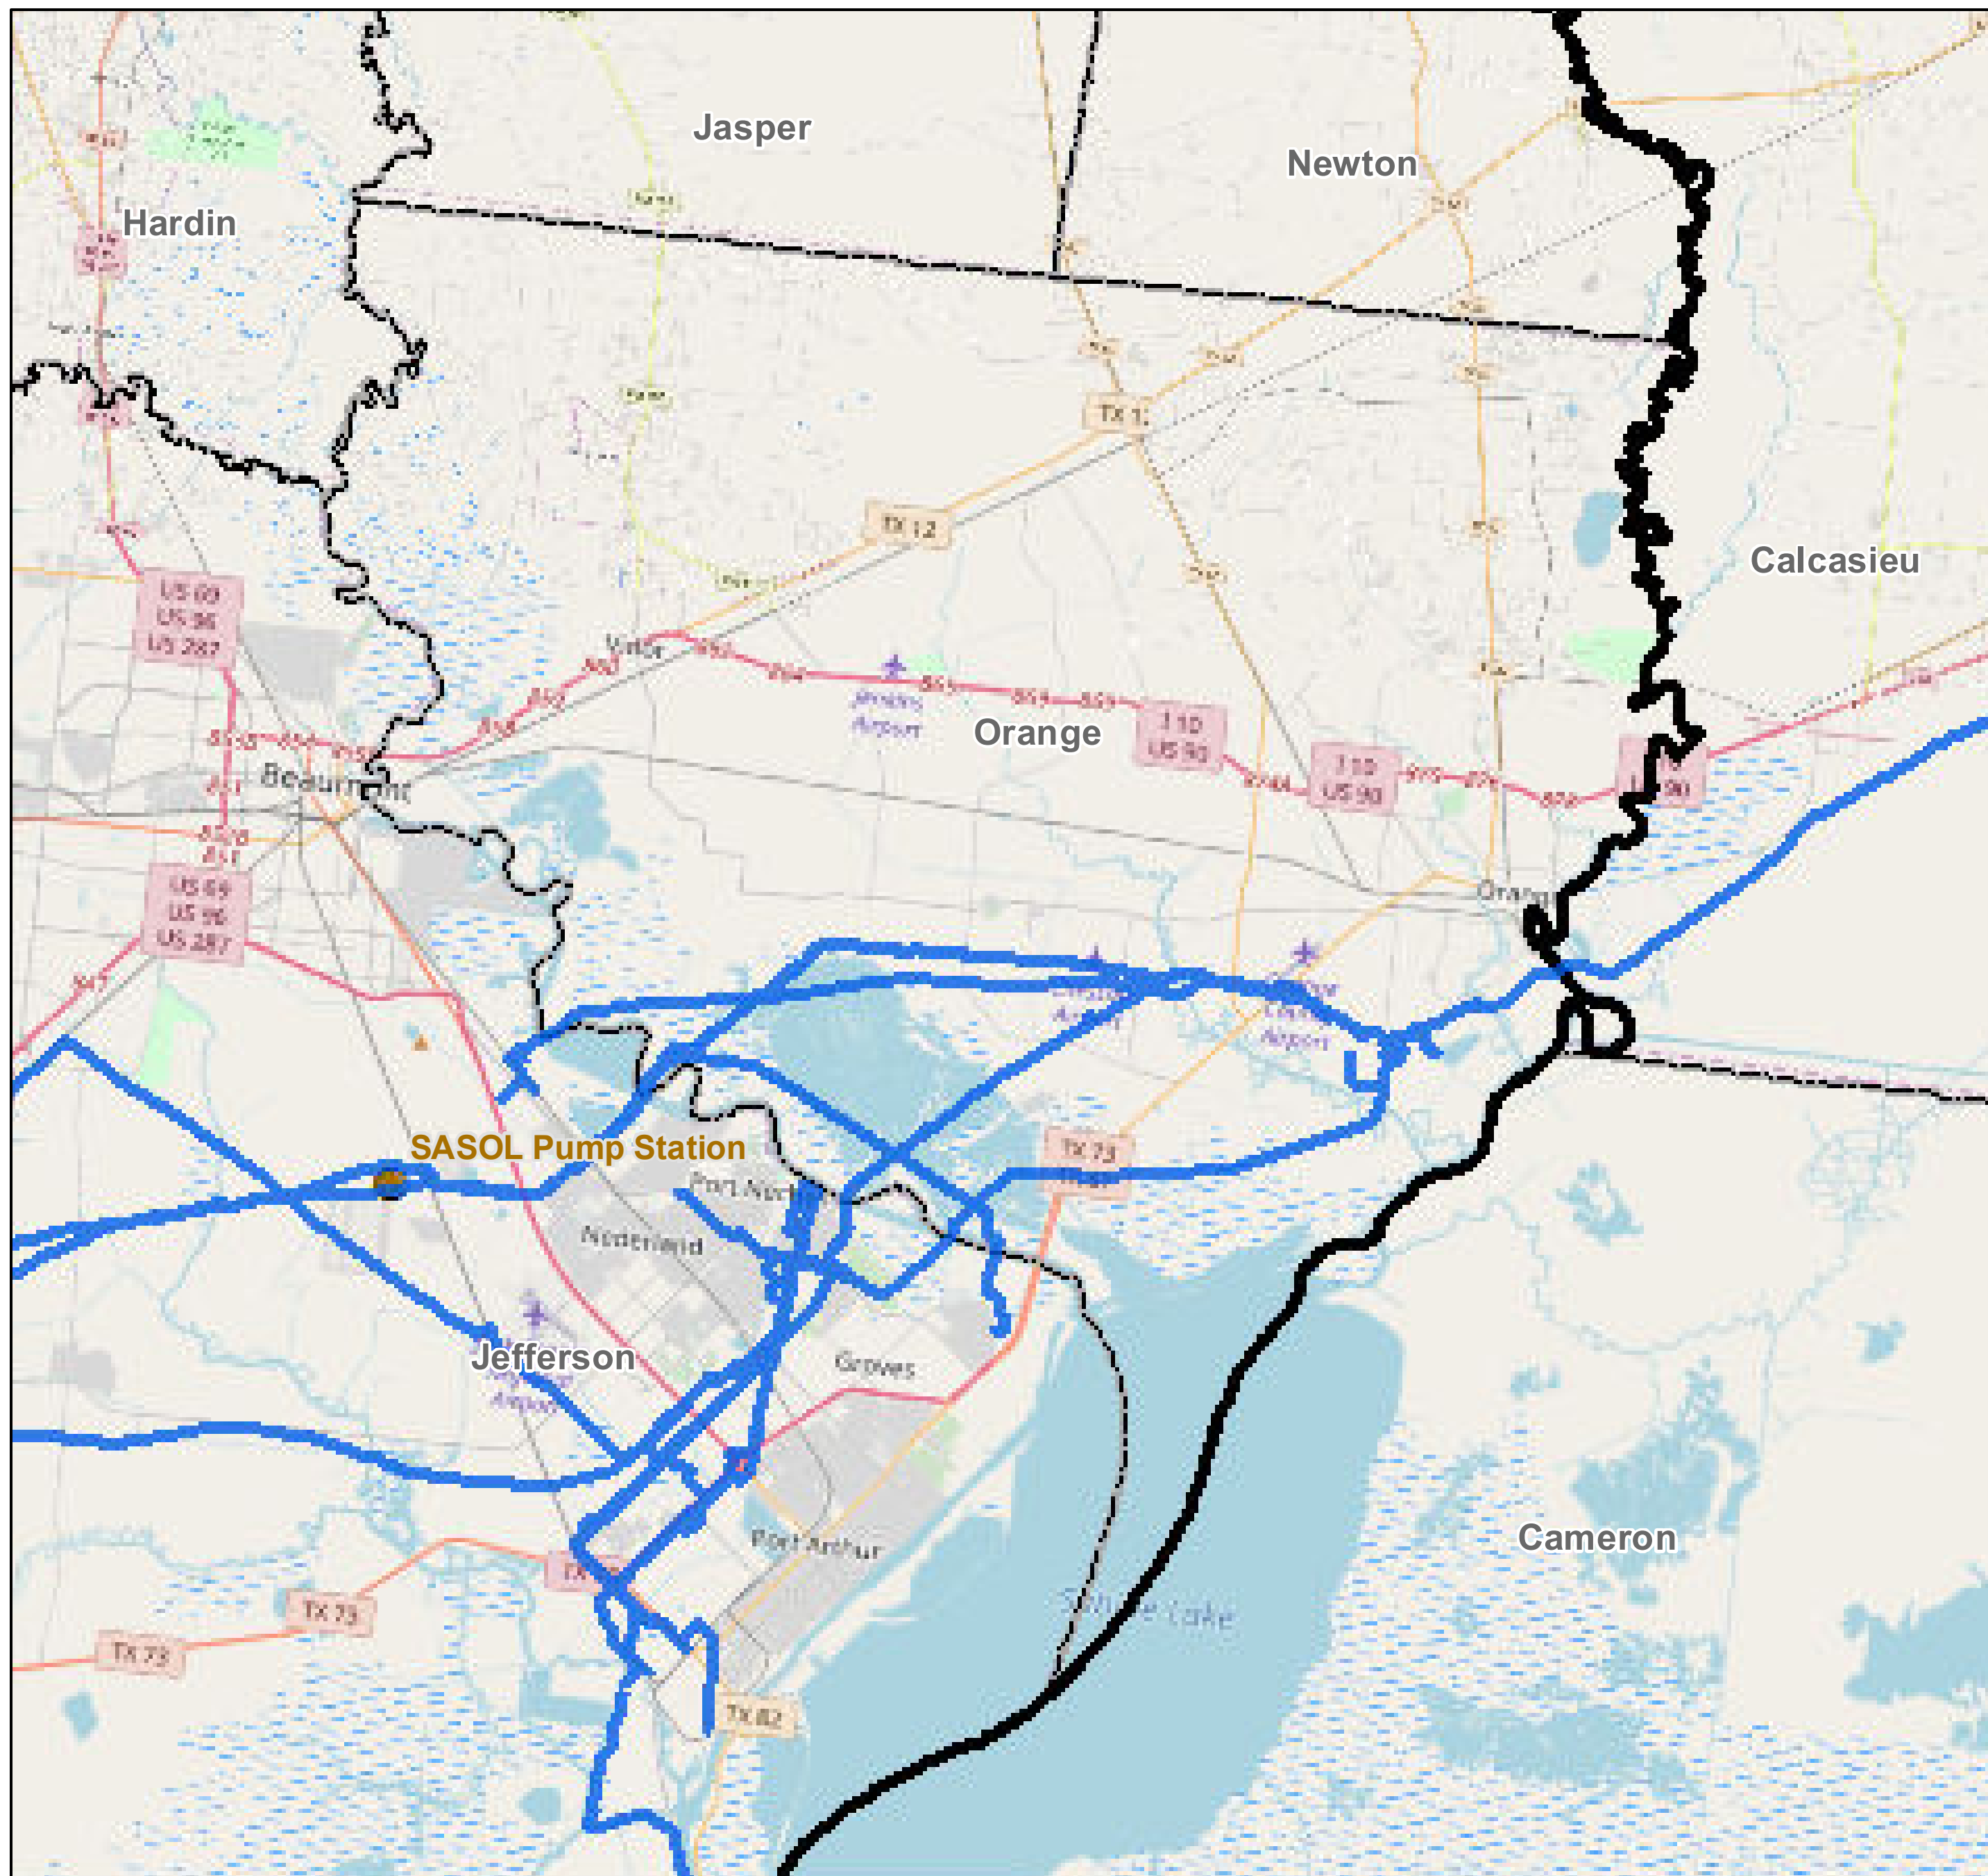

# County: Orange, Texas

**BUCKEYE PARTNERS, L.P.**

For more detailed pipeline information see the NPMS public viewer at: [www.npms.phmsa.dot.gov](http://www.npms.phmsa.dot.gov)

1 in = 2.50 miles

## Legend

-  Buckeye Pipelines (14)
-  Buckeye Facilities (0)
-  State Boundaries
-  County Boundaries

This map is not intended to be used to physically locate Buckeye's facilities. Facilities and other features are not to scale. Before conducting any excavation activities, you must first call your state One Call System to have all underground facilities physically located.