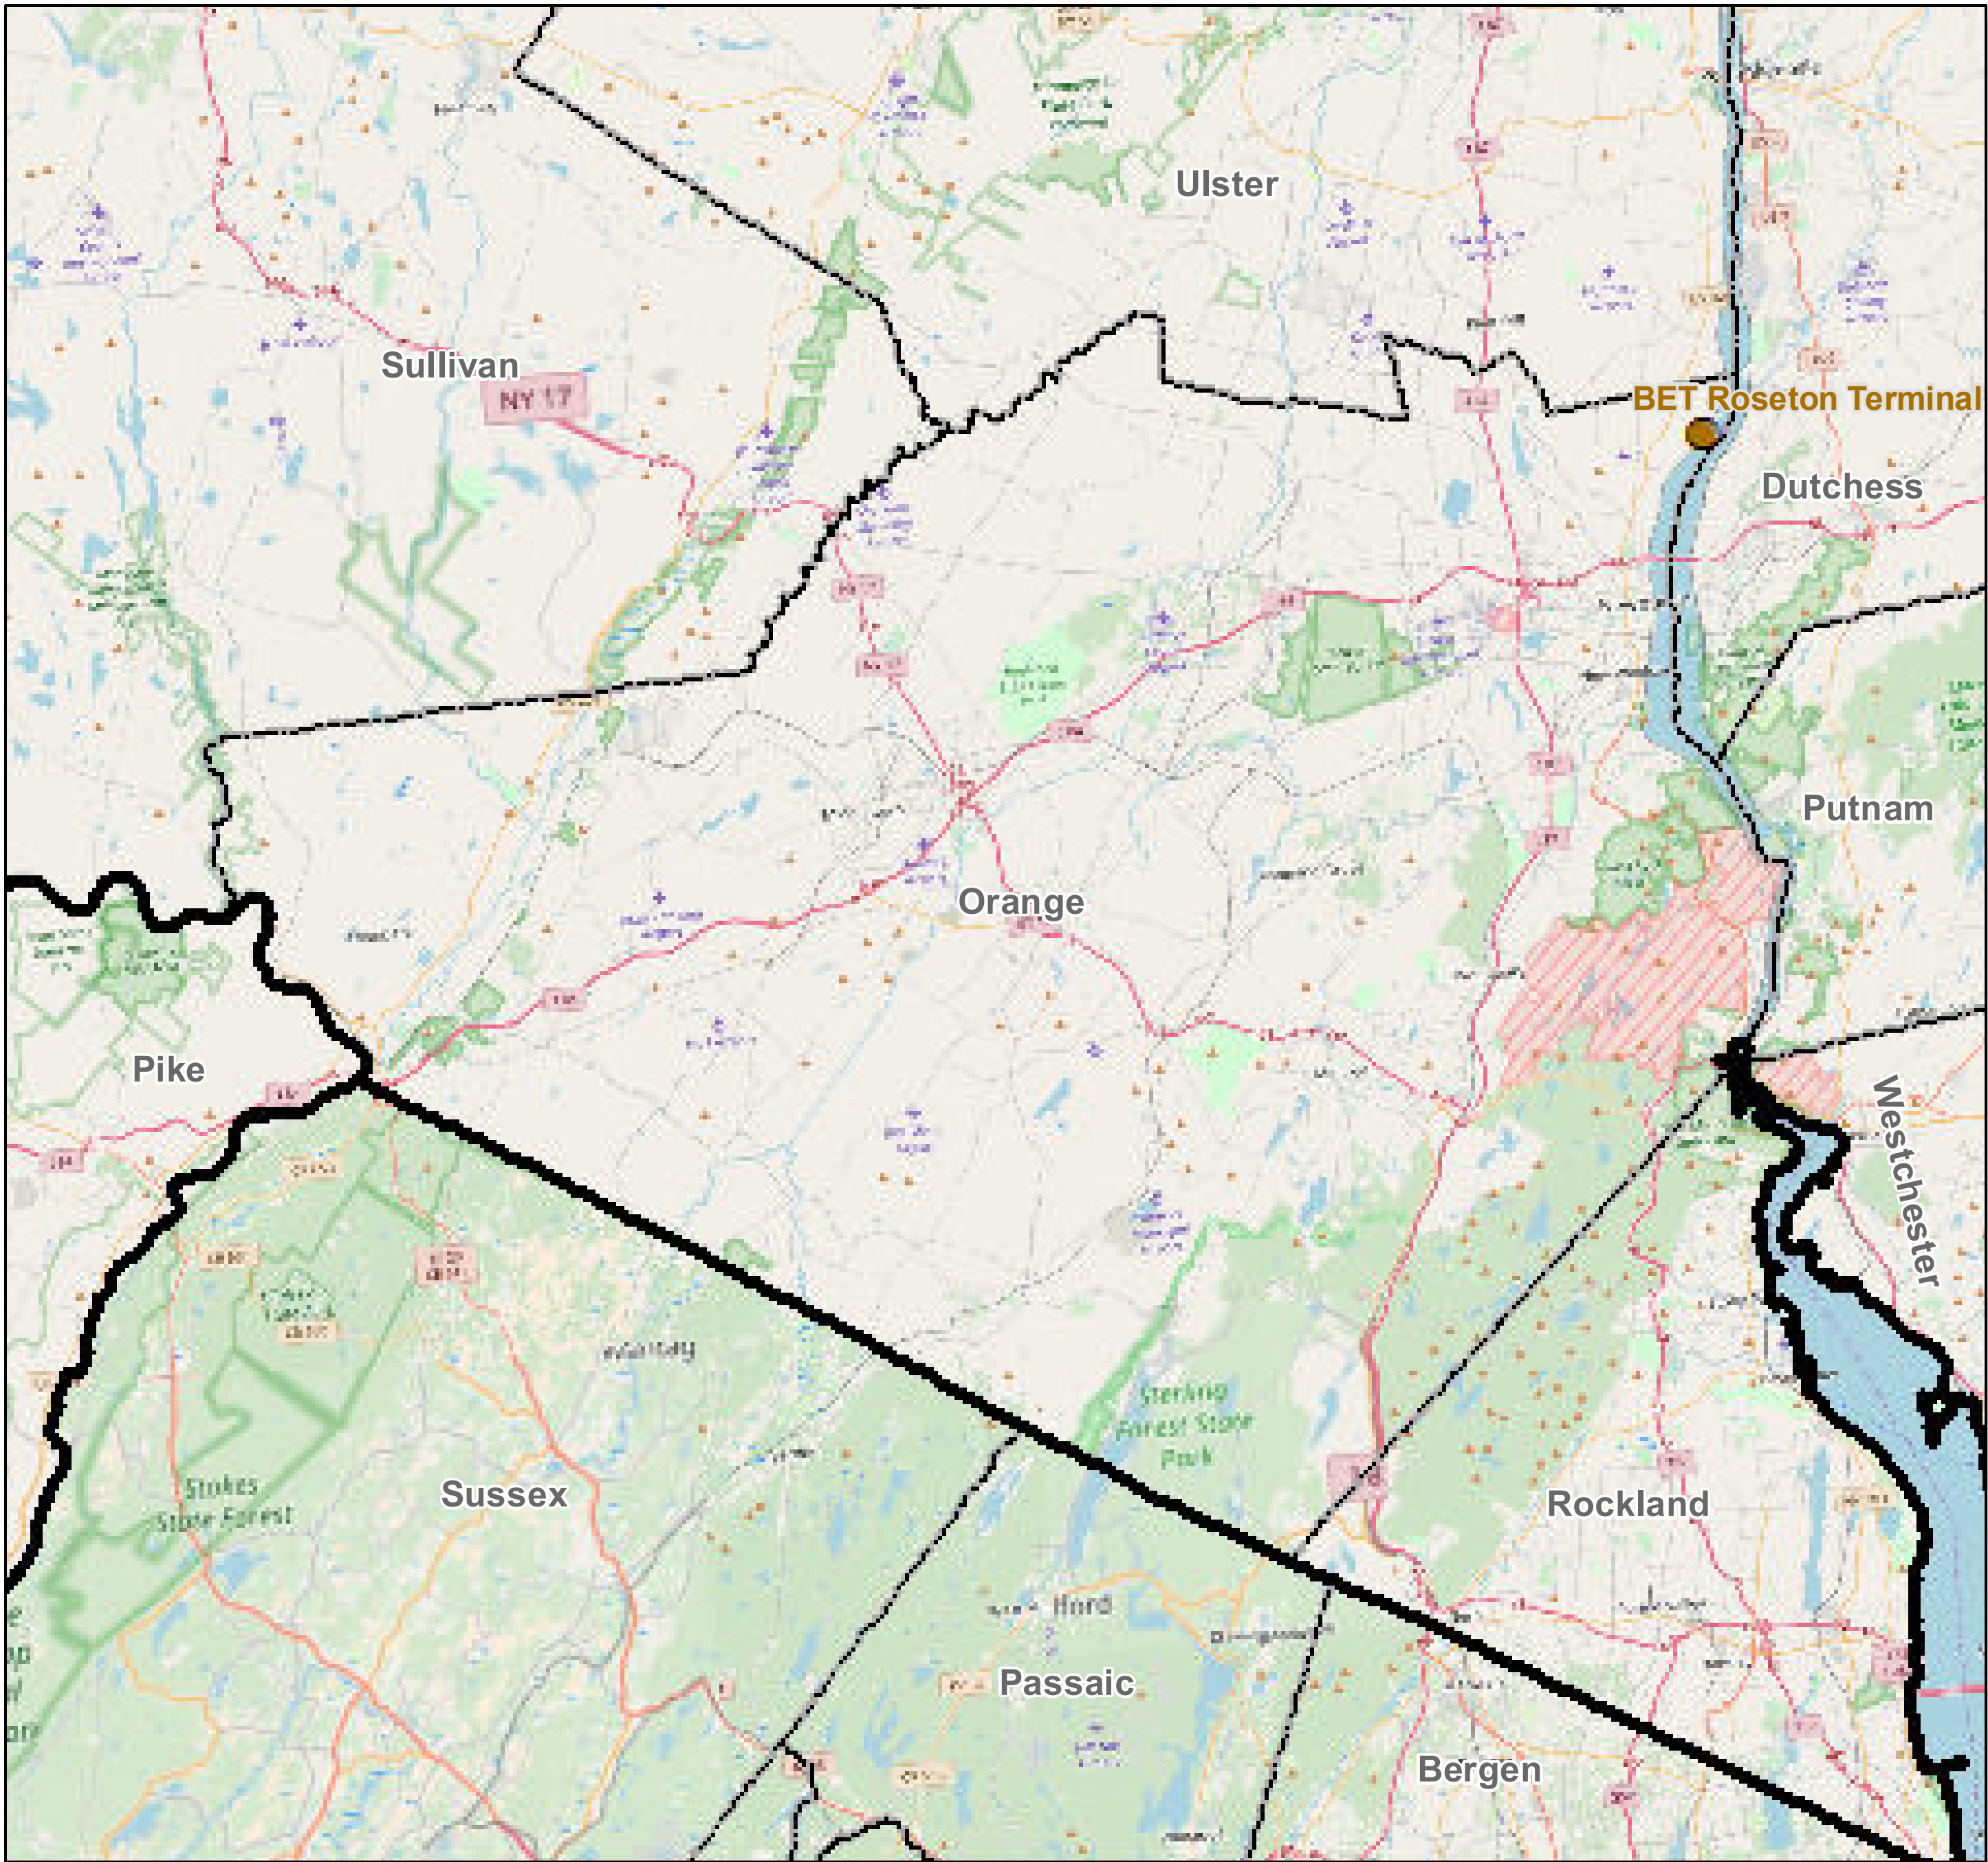

# County: Orange, New York

**BUCKEYE PARTNERS, L.P.**

For more detailed pipeline information see the NPMS public viewer at:  
[www.npms.phmsa.dot.gov](http://www.npms.phmsa.dot.gov)

1 in = 3.57 miles

### Legend

- Buckeye Pipelines (0)
- Buckeye Facilities (1)
- State Boundaries
- County Boundaries

This map is not intended to be used to physically locate Buckeye's facilities. Facilities and other features are not to scale. Before conducting any excavation activities, you must first call your state One Call System to have all underground facilities physically located.