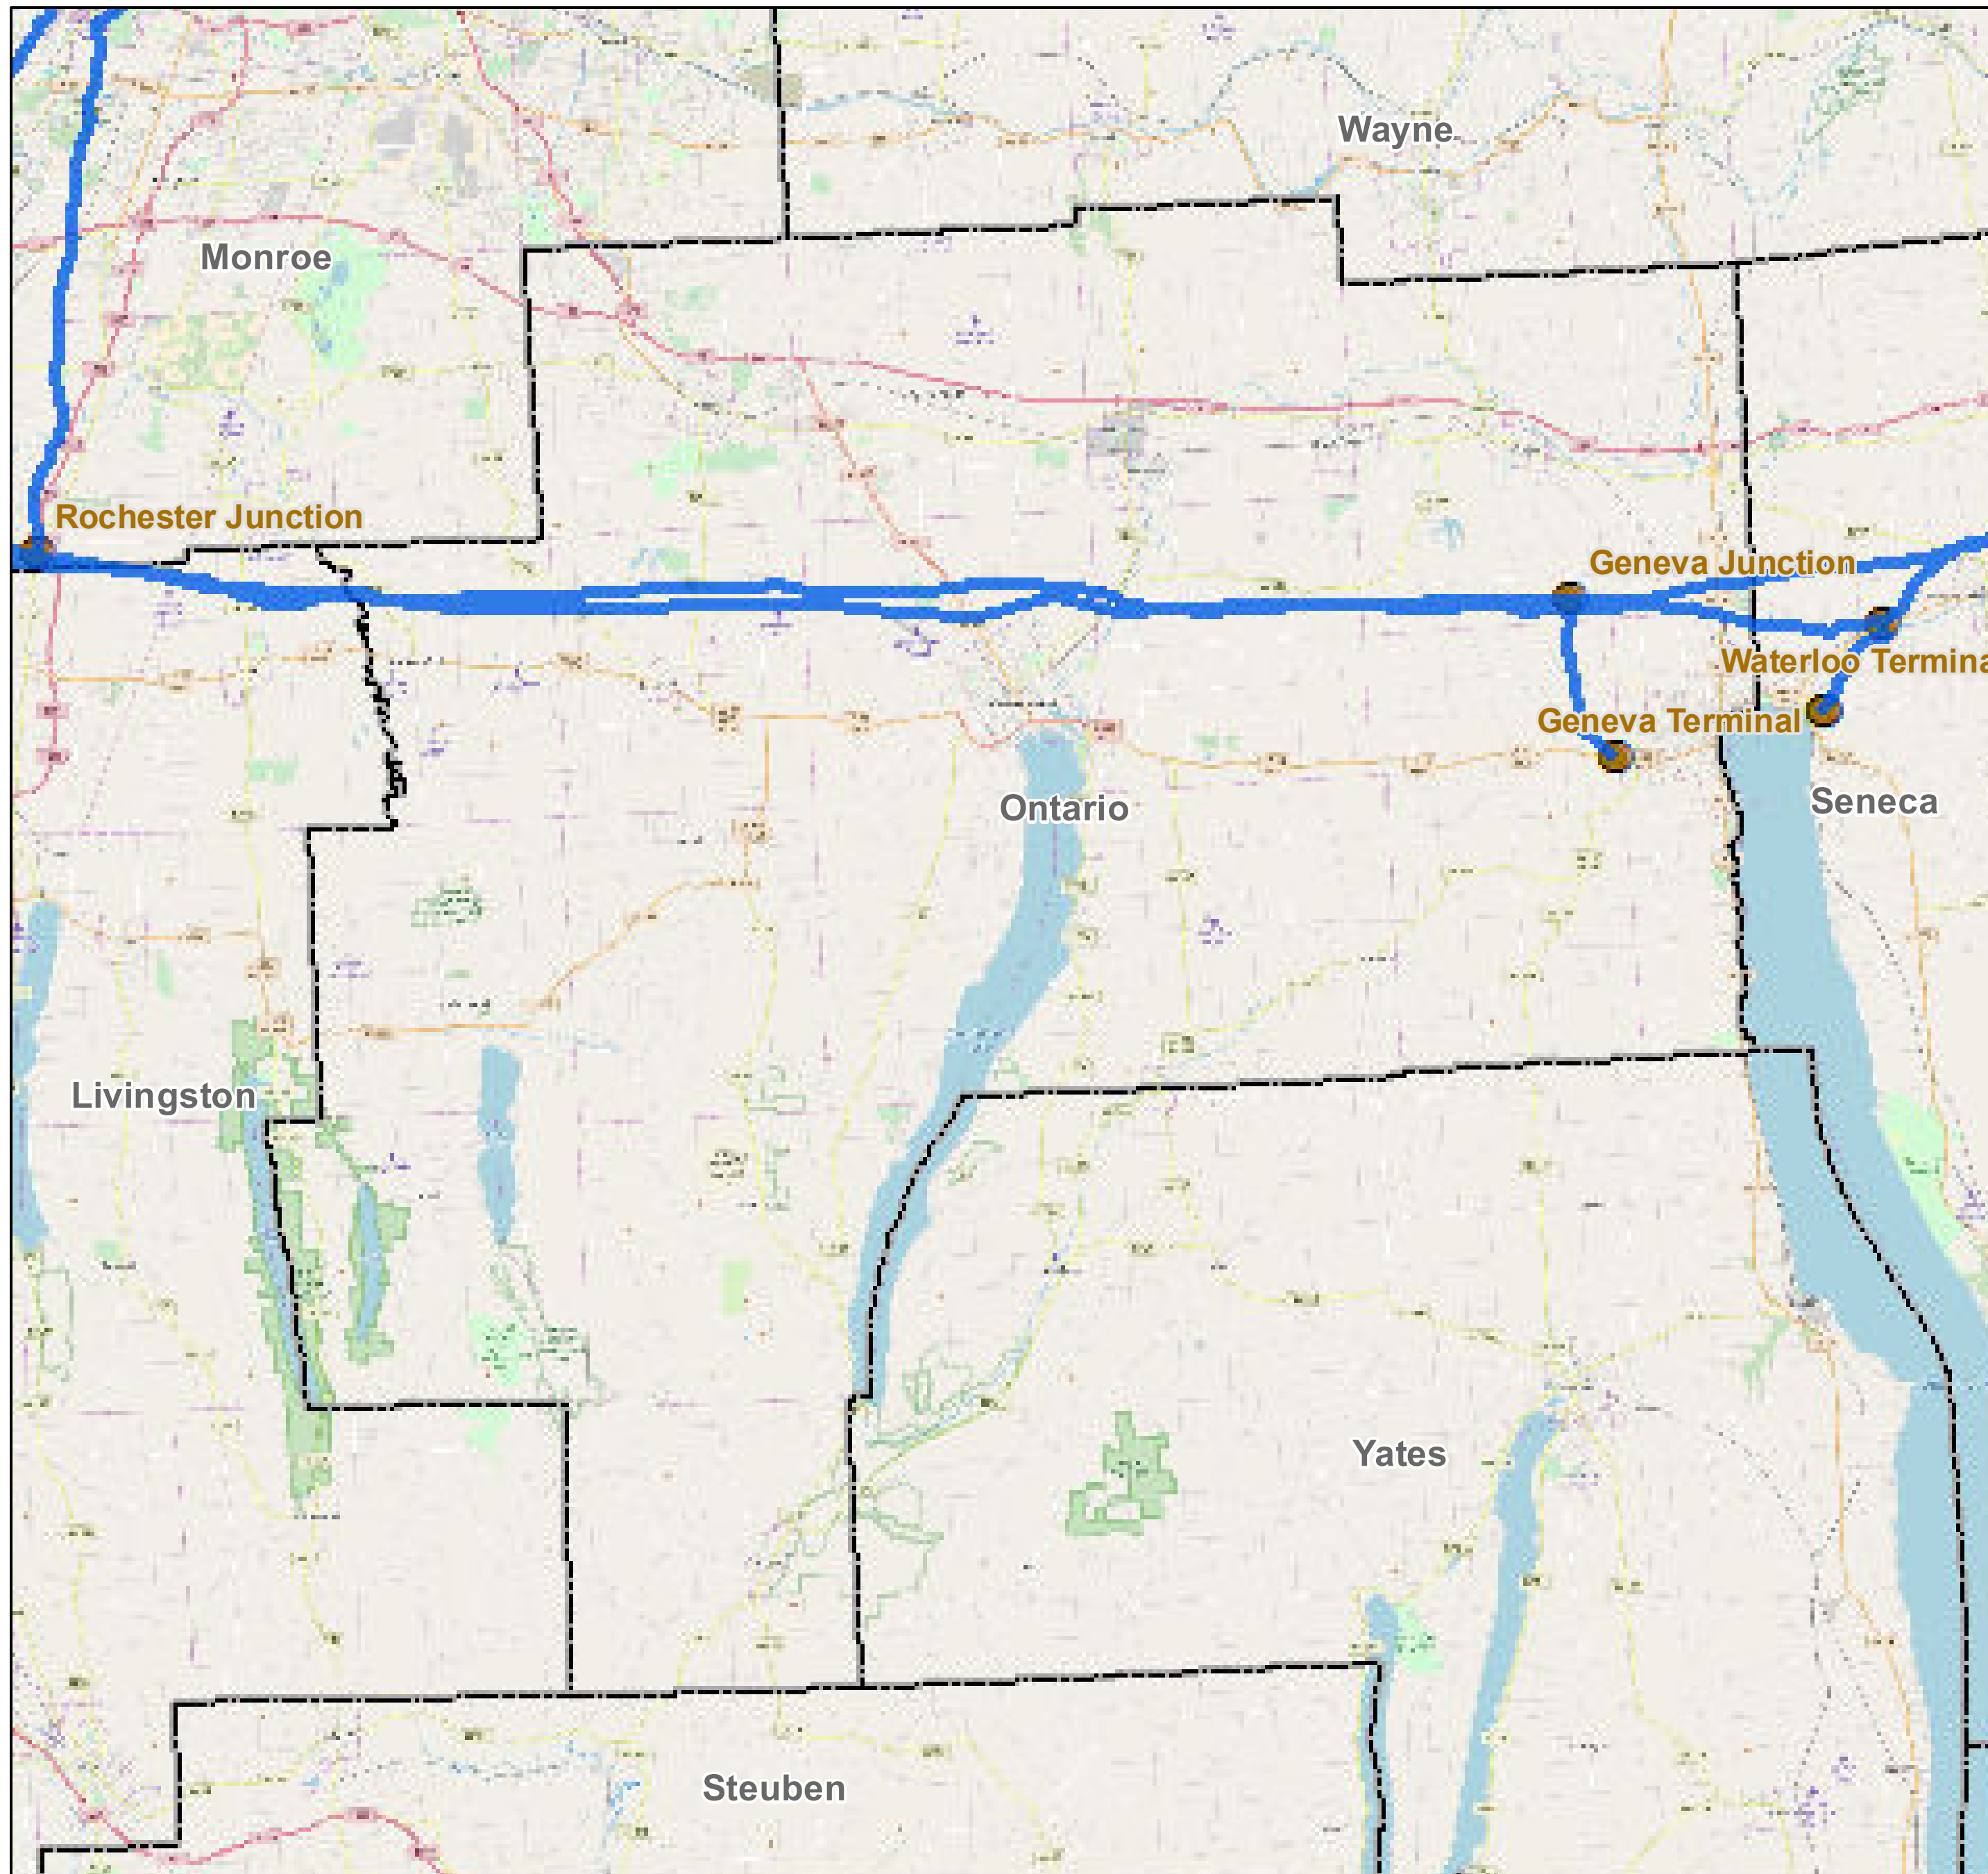

County: Ontario, New York

BUCKEYE PARTNERS, L.P.

For more detailed pipeline information see the NPMS public viewer at: www.npms.phmsa.dot.gov

1 in = 2.91 miles

Legend

- Buckeye Pipelines (5)
- Buckeye Facilities (2)
- State Boundaries
- County Boundaries

This map is not intended to be used to physically locate Buckeye's facilities. Facilities and other features are not to scale. Before conducting any excavation activities, you must first call your state One Call System to have all underground facilities physically located.