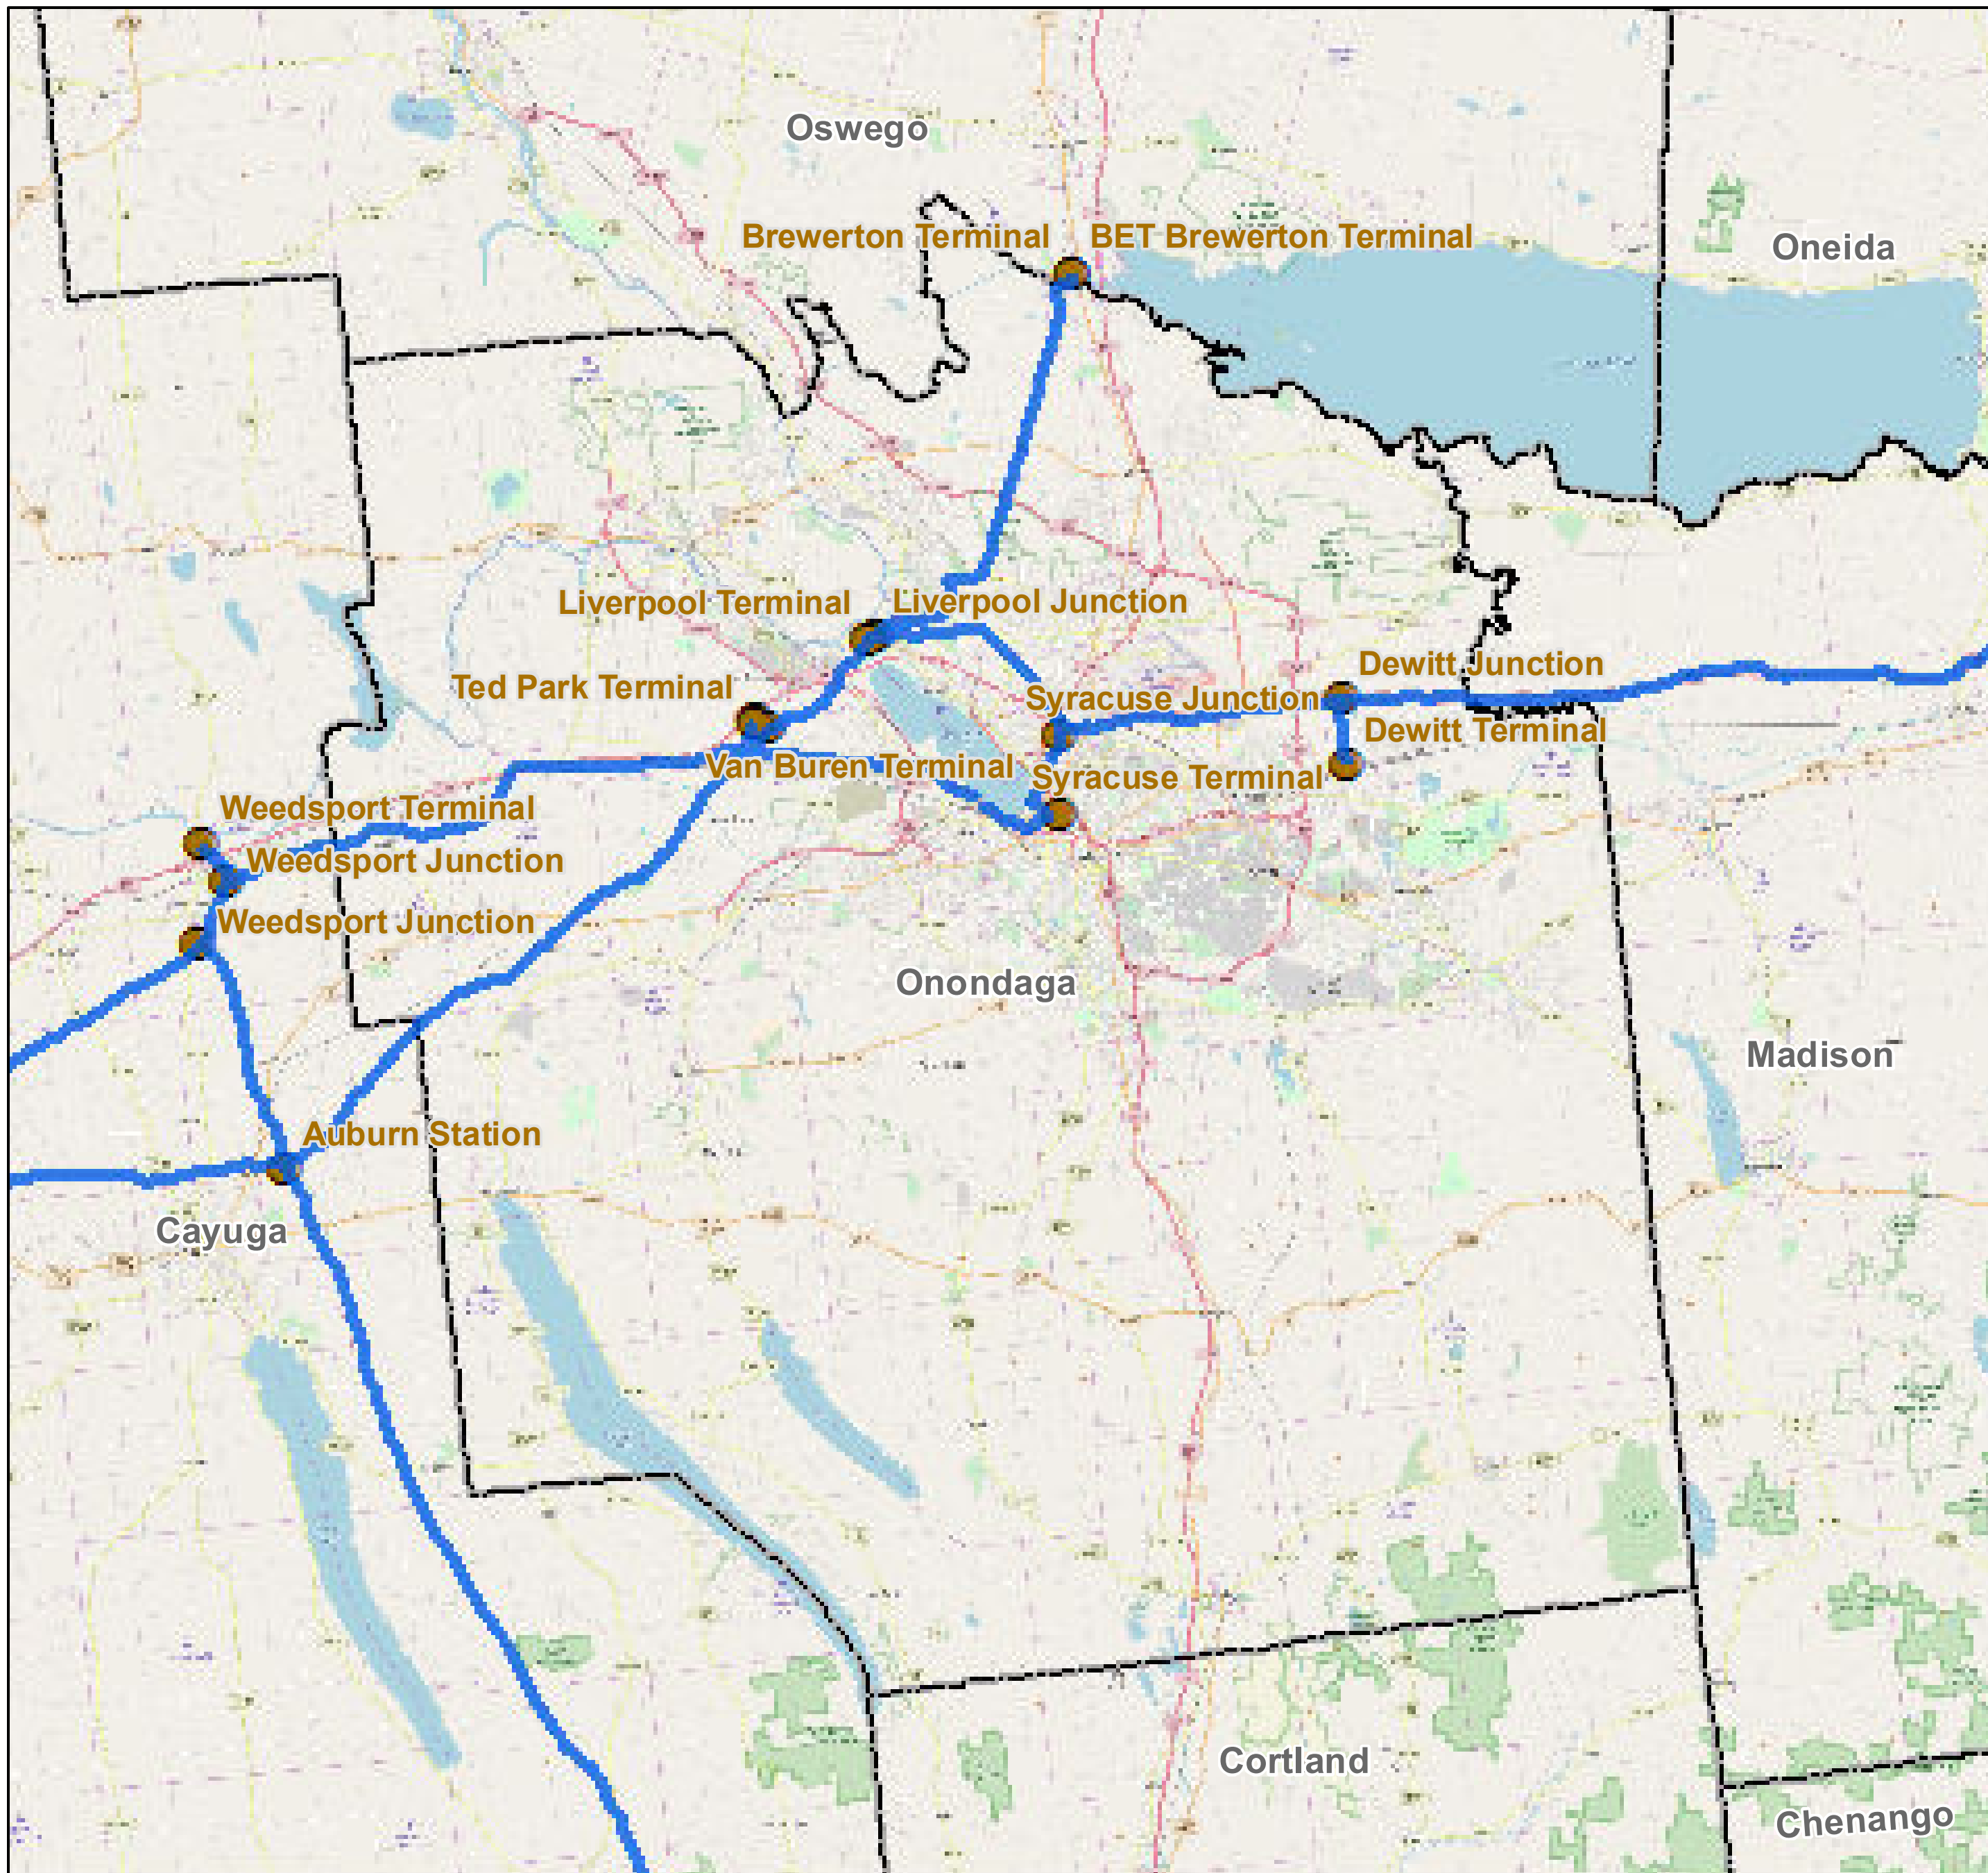

# County: Onondaga, New York

**BUCKEYE PARTNERS, L.P.**

For more detailed pipeline information see the NPMS public viewer at: [www.npms.phmsa.dot.gov](http://www.npms.phmsa.dot.gov)

1 in = 3.09 miles

## Legend

-  Buckeye Pipelines (12)
-  Buckeye Facilities (11)
-  State Boundaries
-  County Boundaries

This map is not intended to be used to physically locate Buckeye's facilities. Facilities and other features are not to scale. Before conducting any excavation activities, you must first call your state One Call System to have all underground facilities physically located.