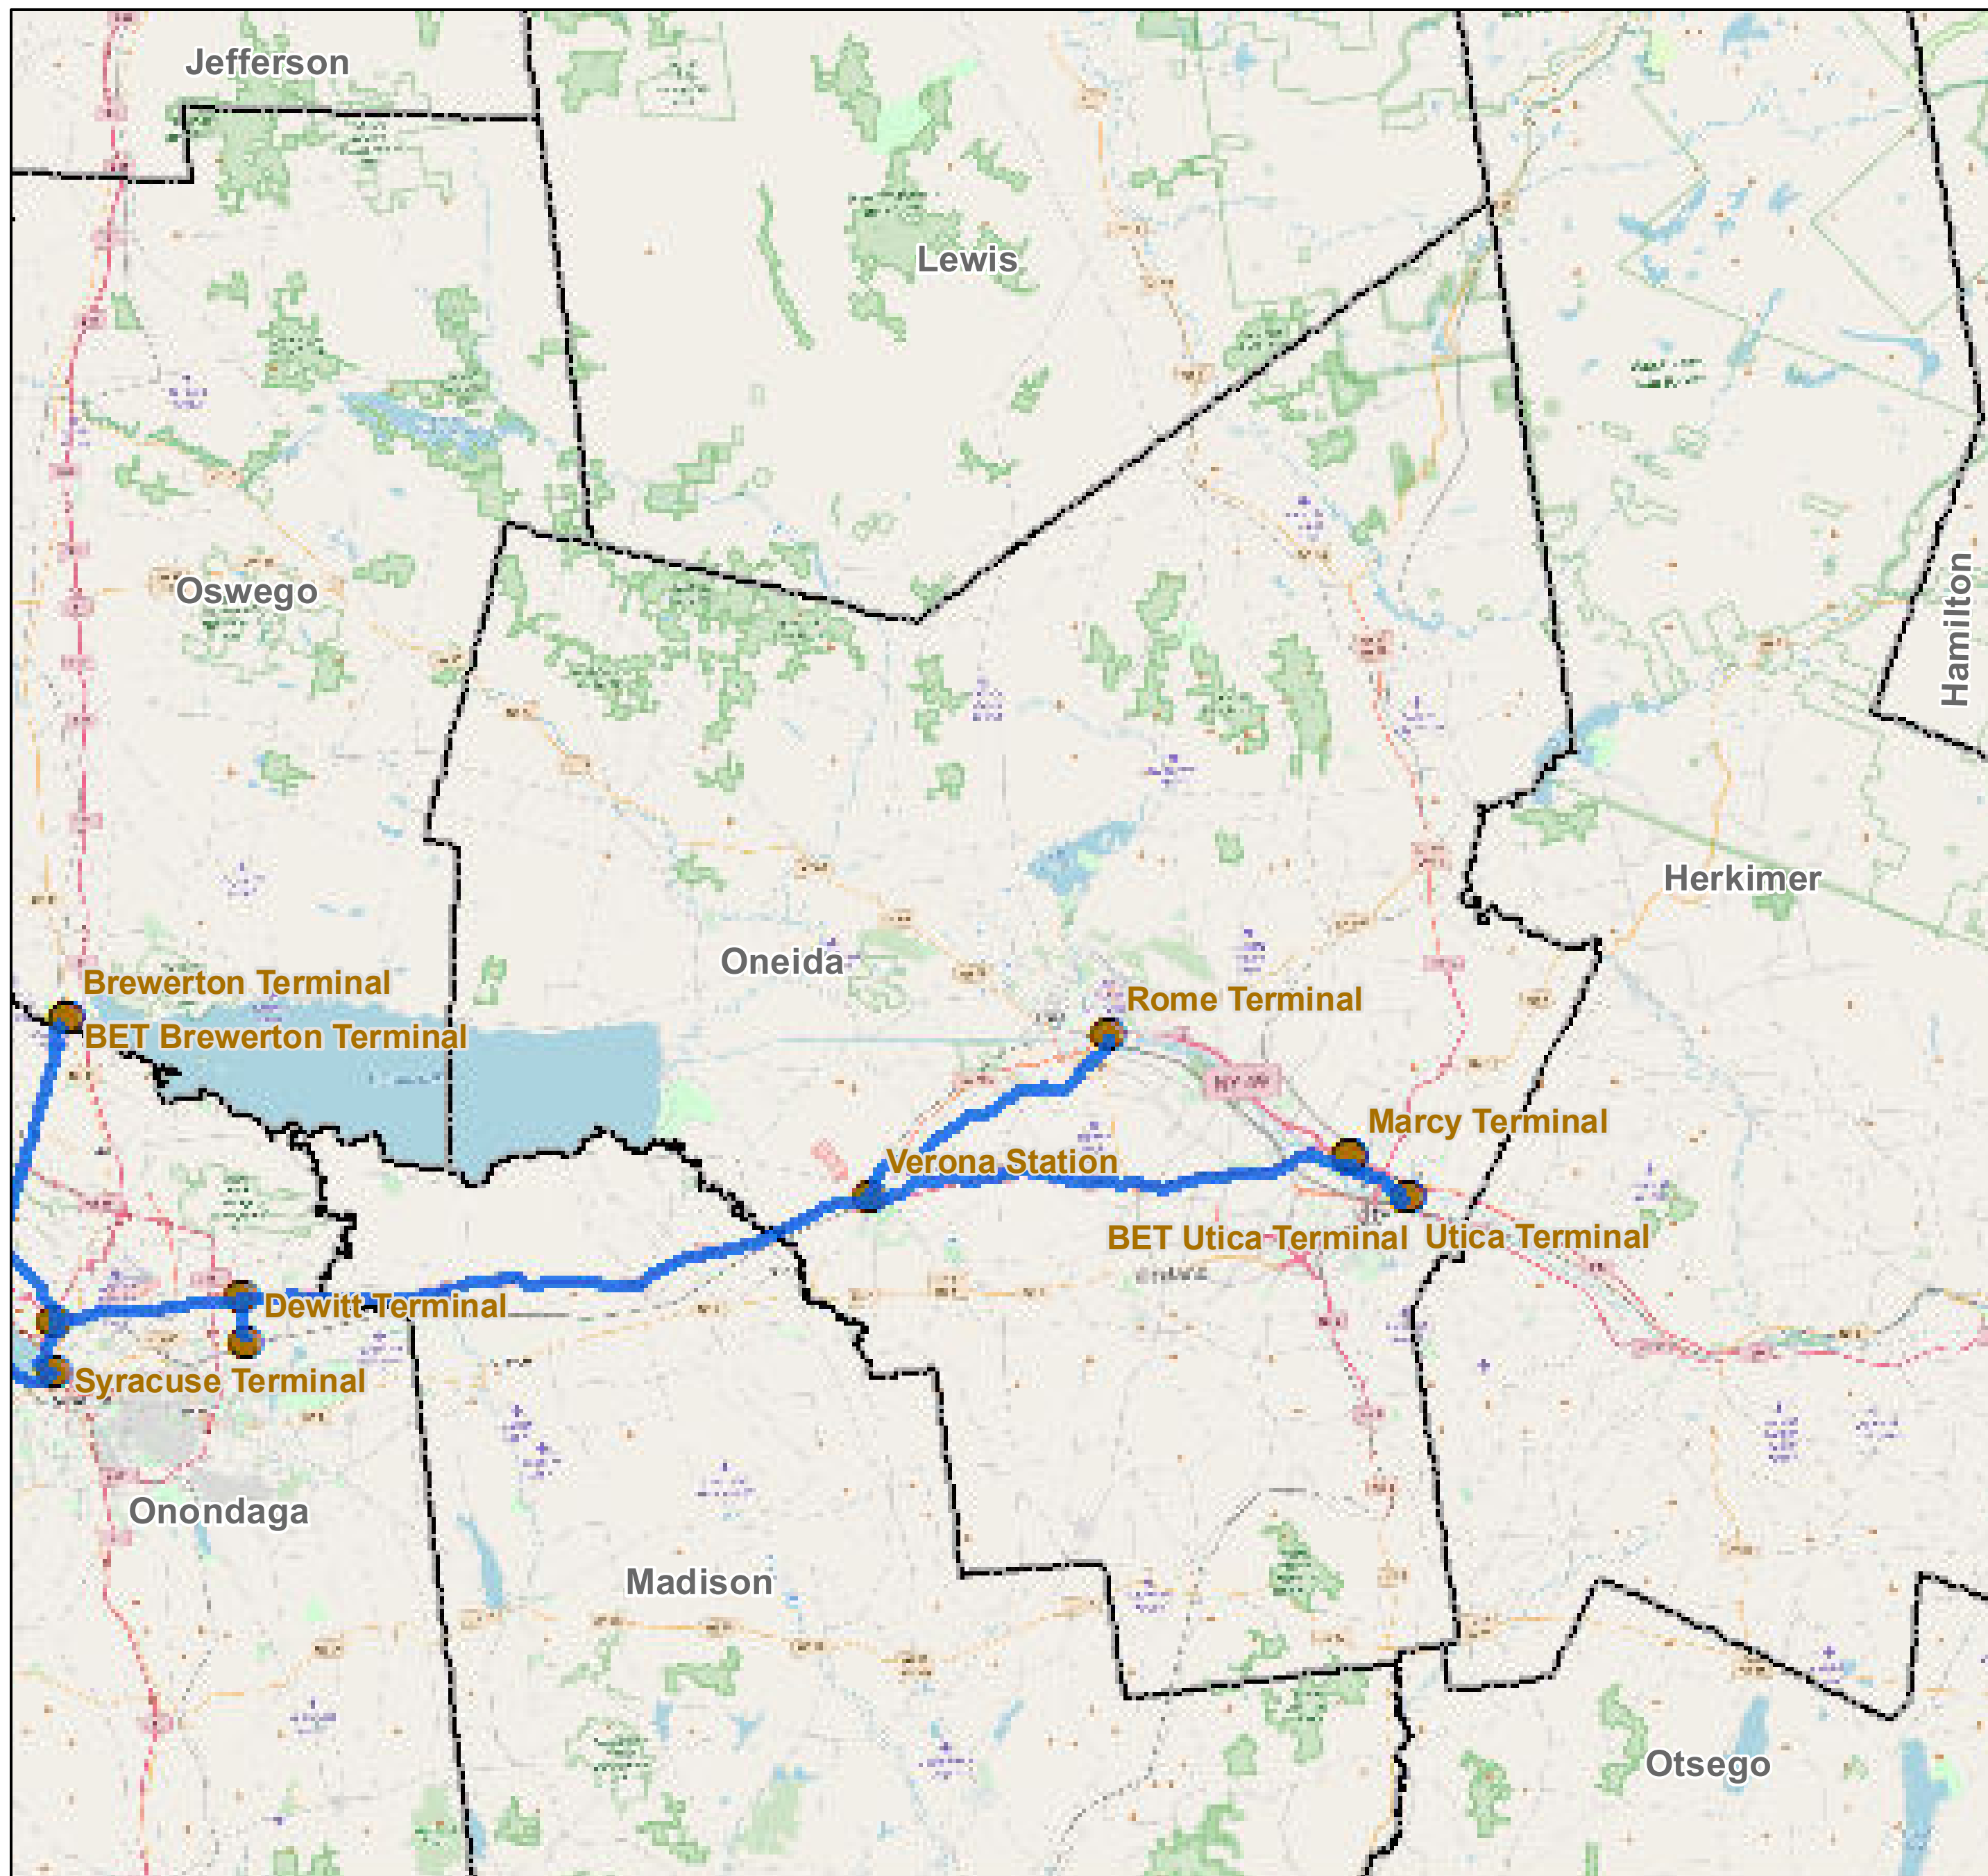

County: Oneida, New York

BUCKEYE PARTNERS, L.P.

For more detailed pipeline information see the NPMS public viewer at:
www.npms.phmsa.dot.gov

1 in = 4.72 miles

Legend

-  Buckeye Pipelines (8)
-  Buckeye Facilities (7)
-  State Boundaries
-  County Boundaries

This map is not intended to be used to physically locate Buckeye's facilities. Facilities and other features are not to scale. Before conducting any excavation activities, you must first call your state One Call System to have all underground facilities physically located.