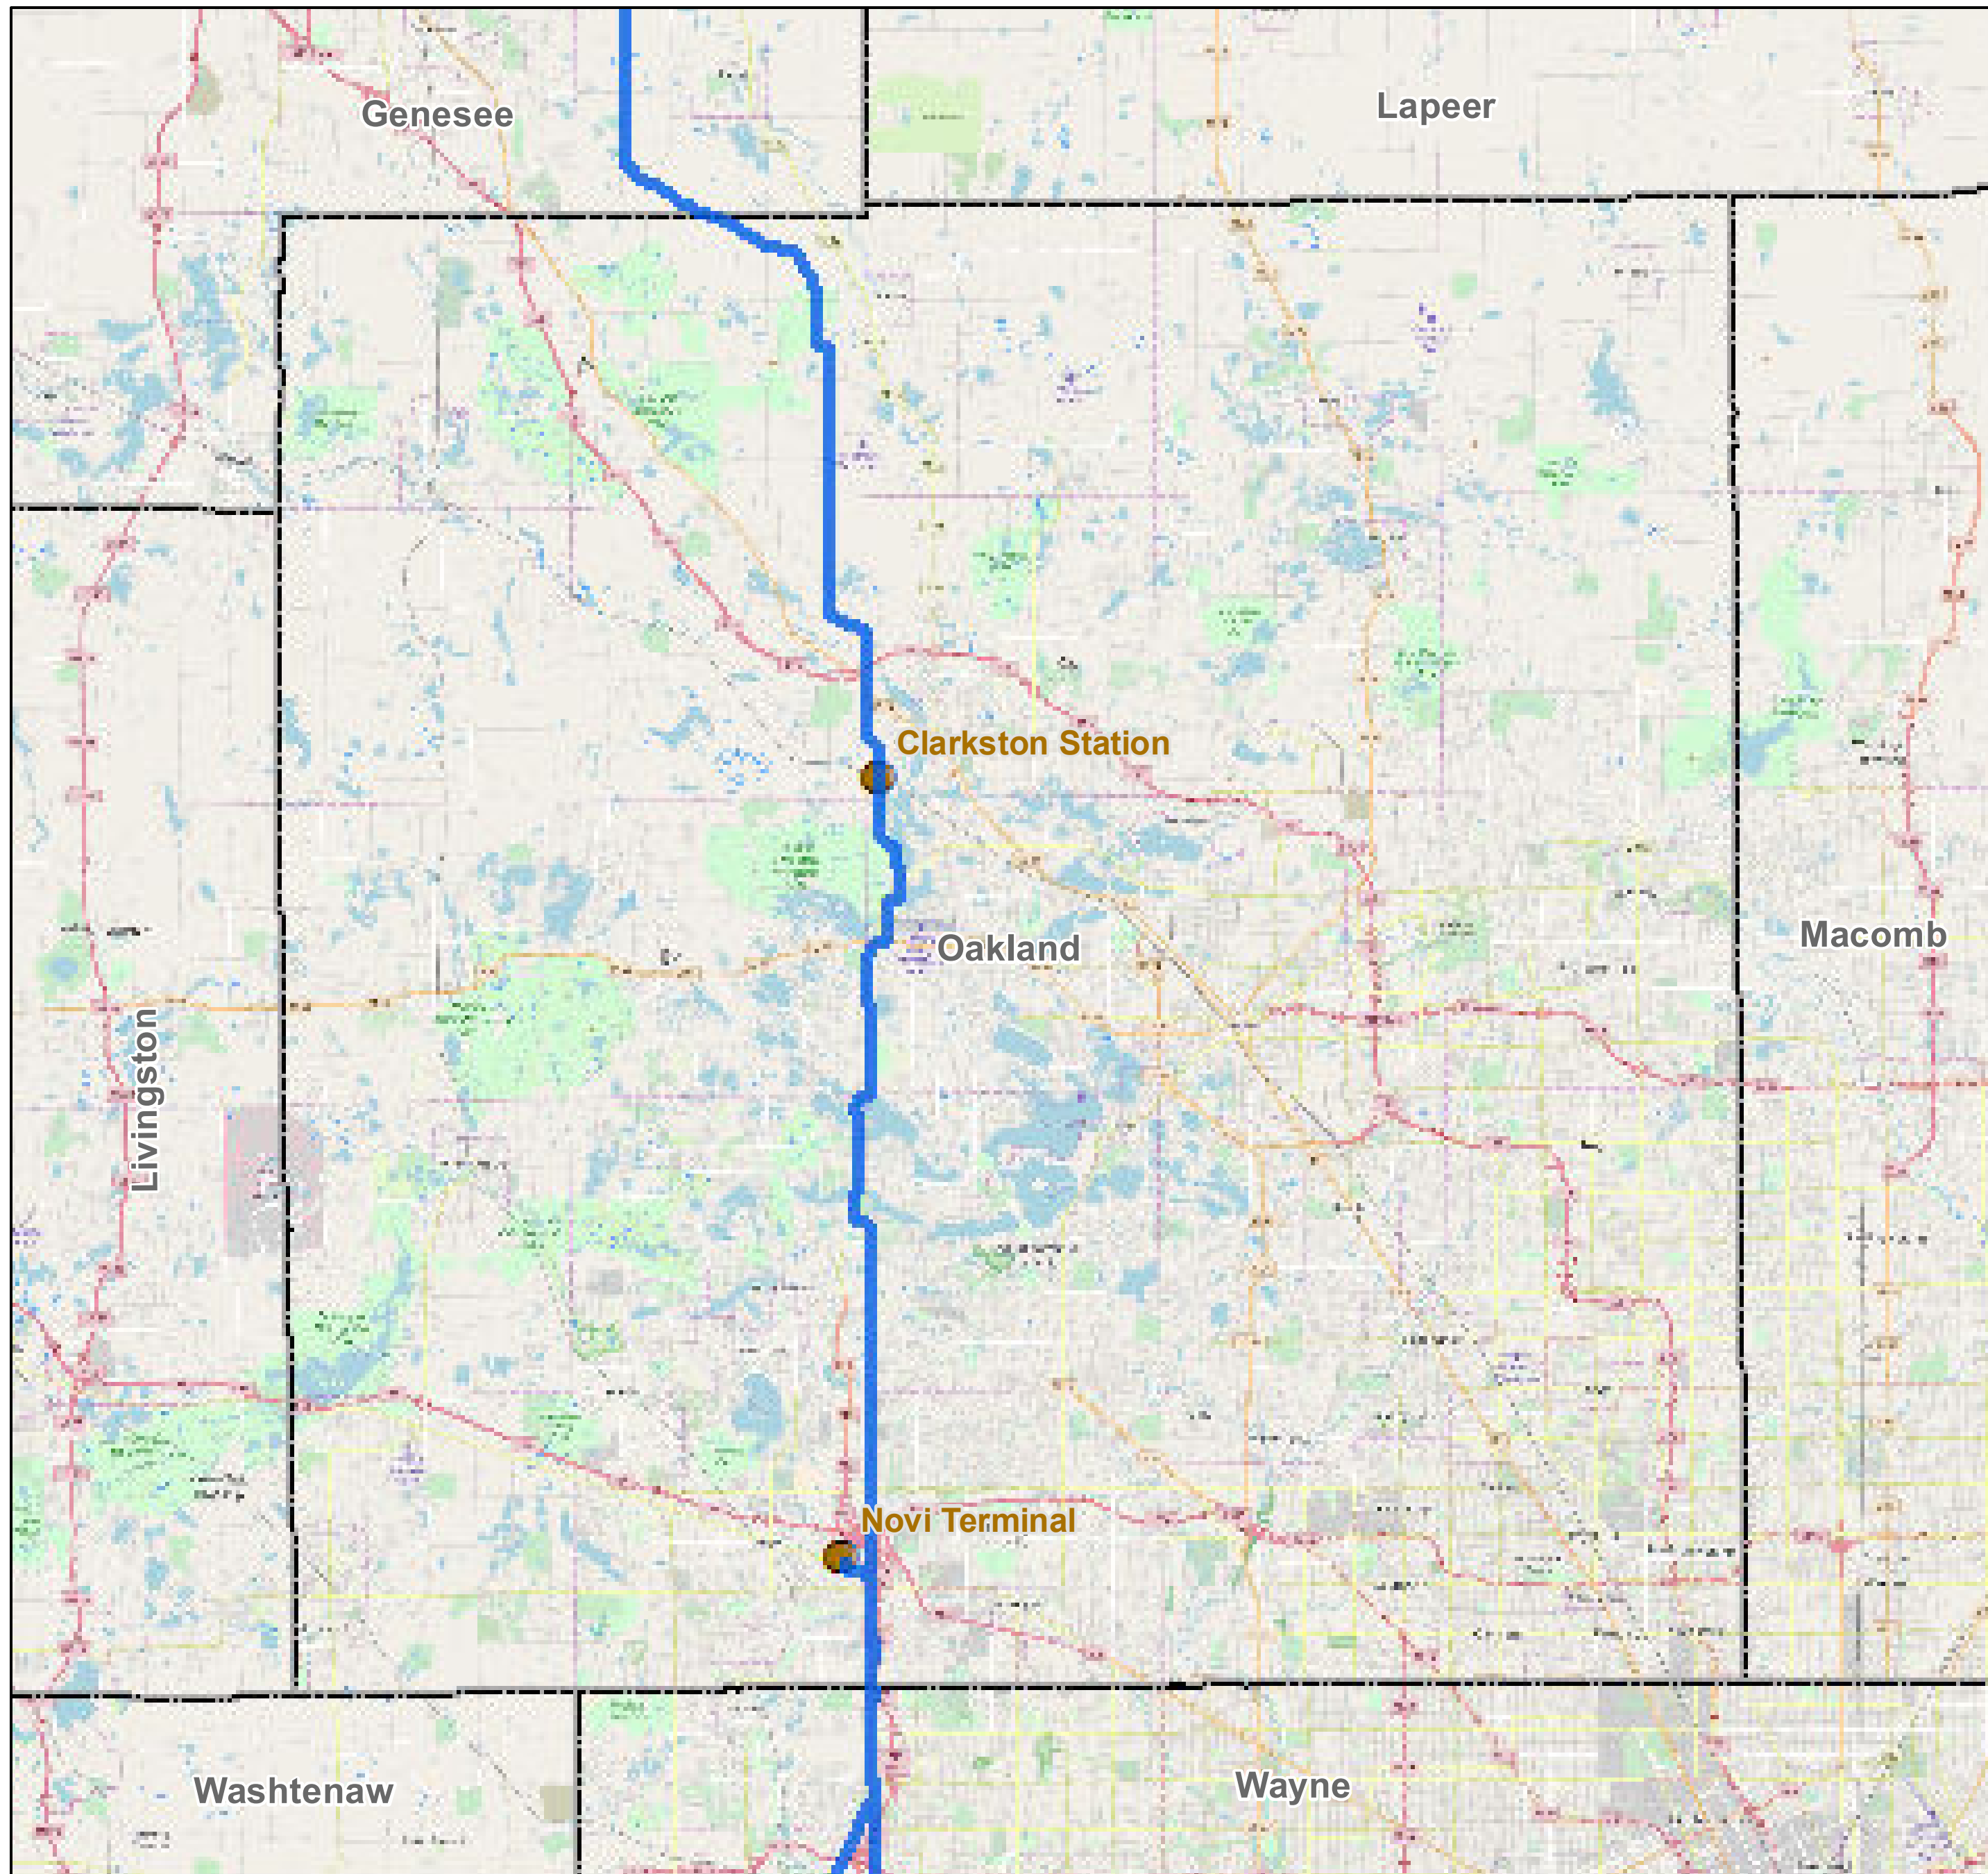

County: Oakland, Michigan

BUCKEYE PARTNERS, L.P.

For more detailed pipeline information see the NPMS public viewer at:
www.npms.phmsa.dot.gov

1 in = 2.74 miles

Legend

-  Buckeye Pipelines (3)
-  Buckeye Facilities (2)
-  State Boundaries
-  County Boundaries

This map is not intended to be used to physically locate Buckeye's facilities. Facilities and other features are not to scale. Before conducting any excavation activities, you must first call your state One Call System to have all underground facilities physically located.