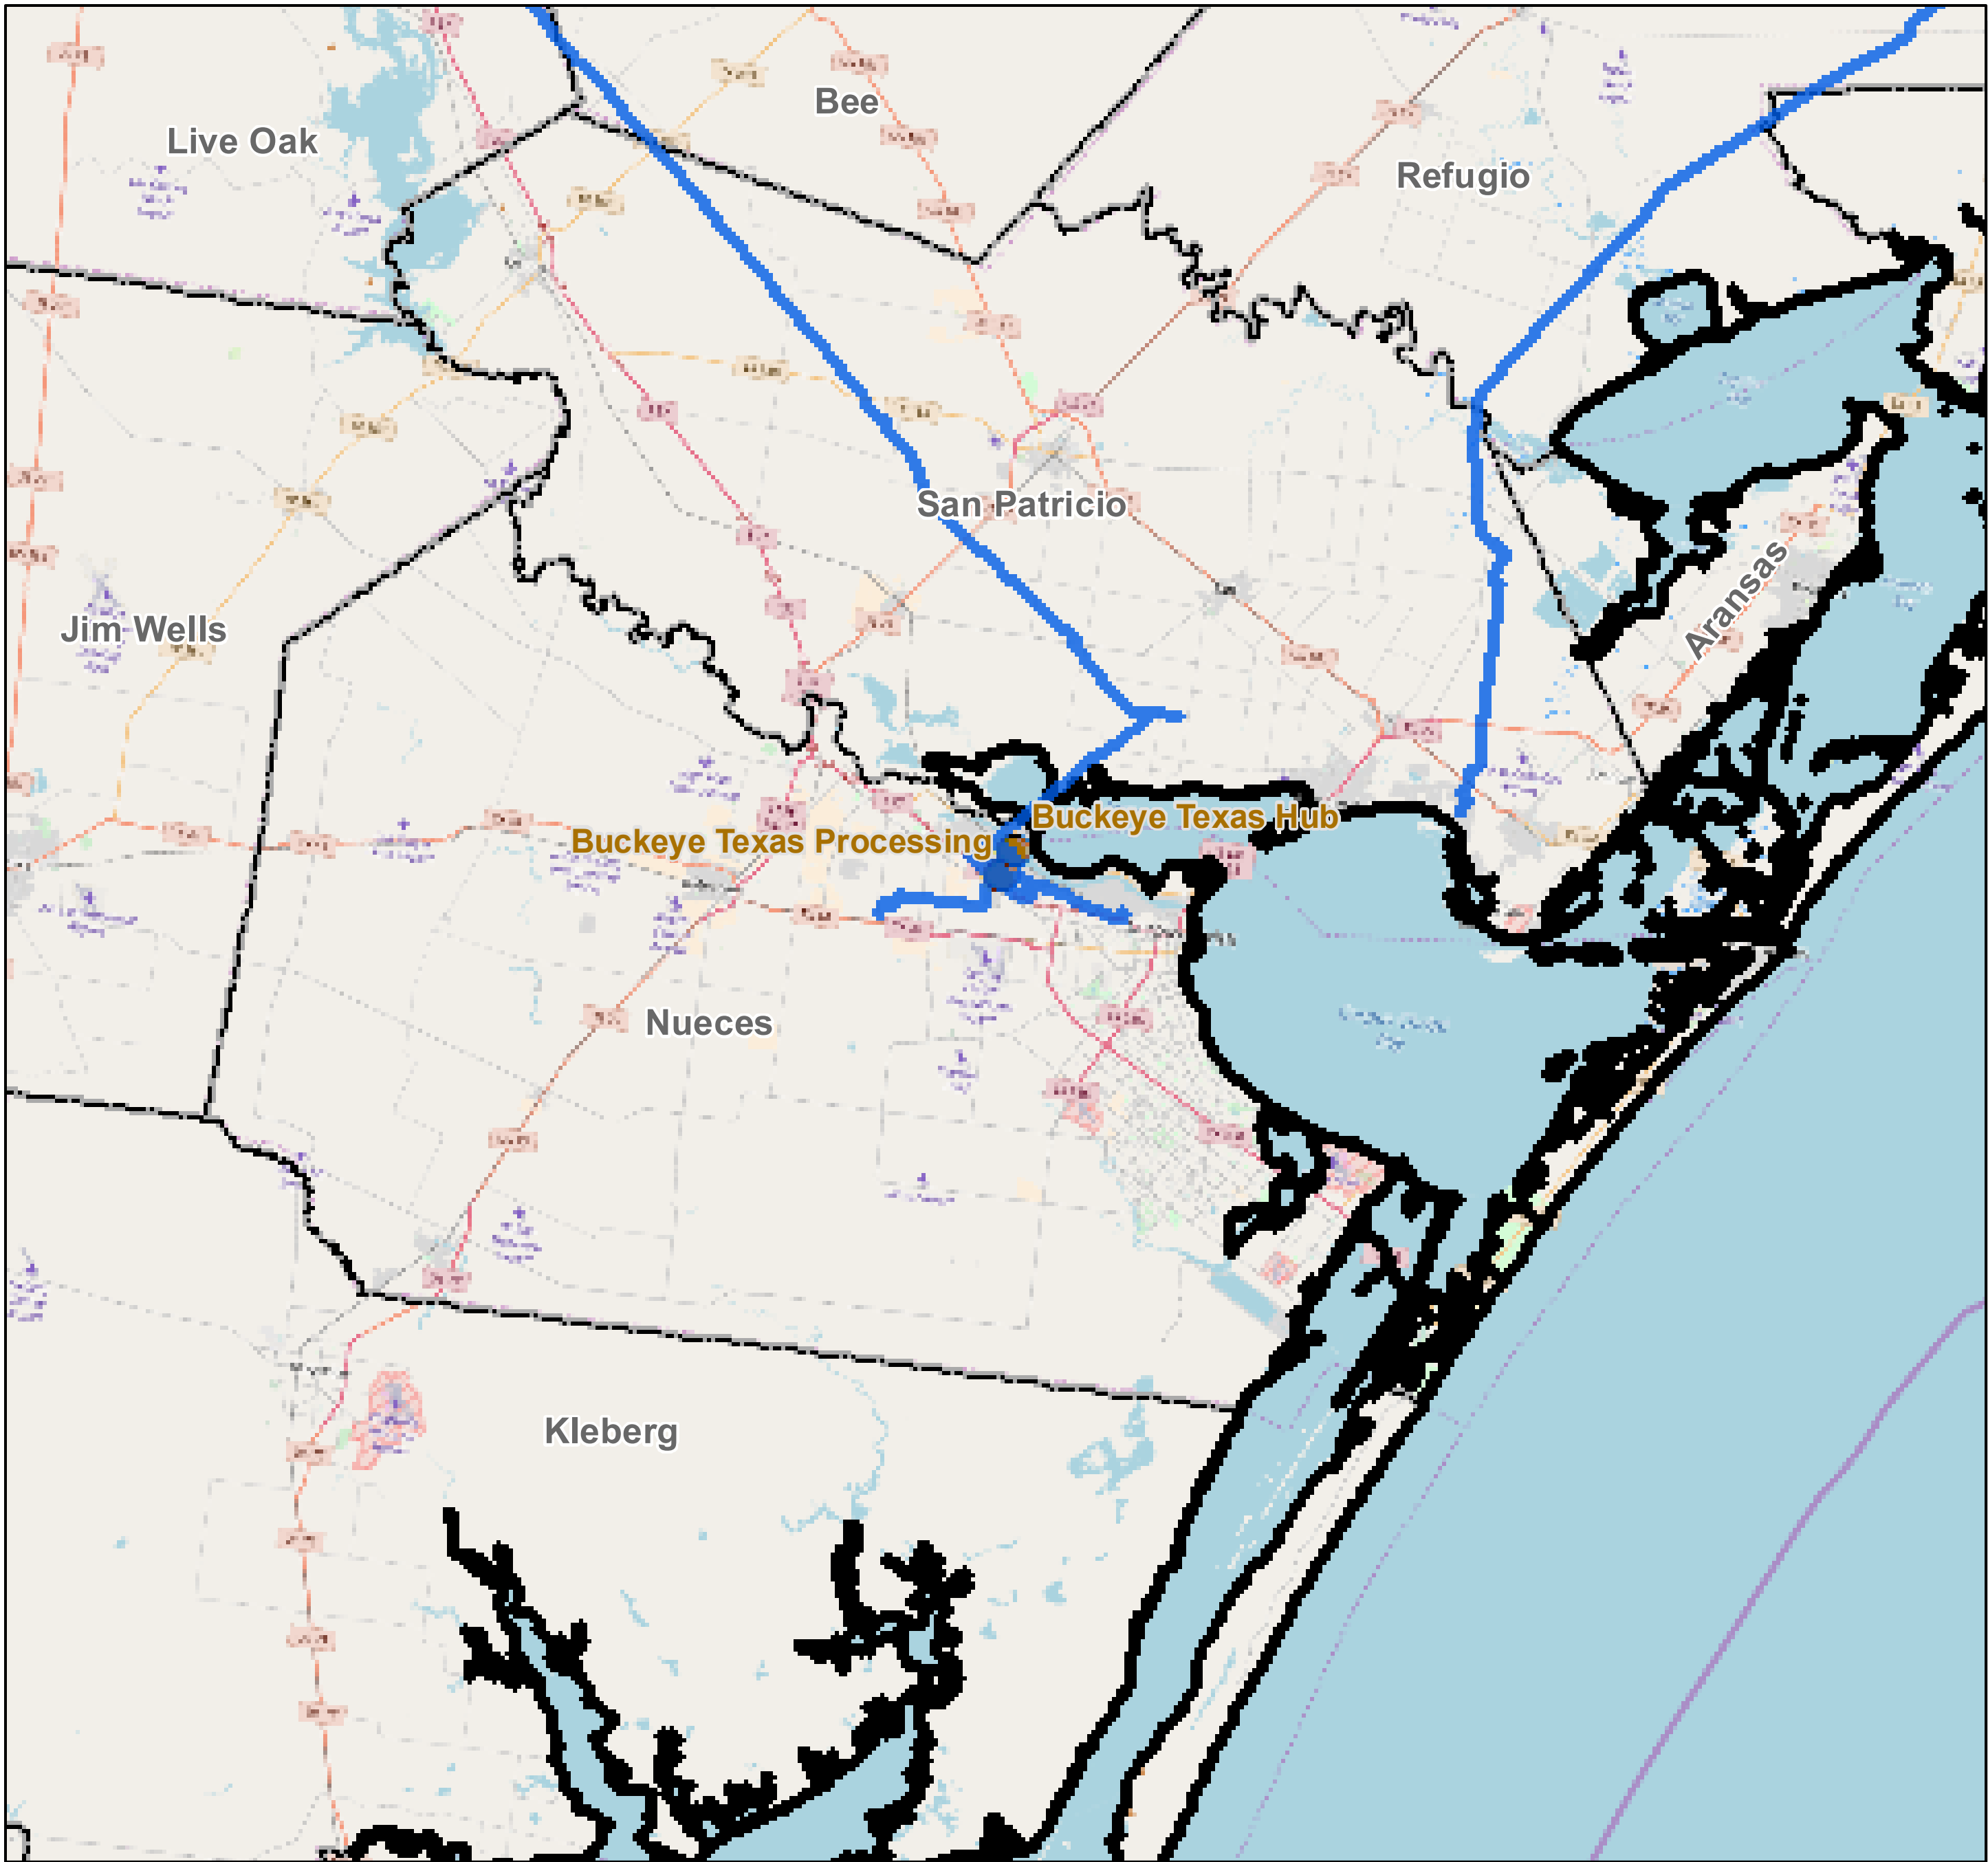

County: Nueces, Texas

BUCKEYE PARTNERS, L.P.

For more detailed pipeline information see the NPMS public viewer at: www.npms.phmsa.dot.gov

1 in = 4.85 miles

Legend

- Buckeye Pipelines (25)
- Buckeye Facilities (2)
- State Boundaries
- County Boundaries

This map is not intended to be used to physically locate Buckeye's facilities. Facilities and other features are not to scale. Before conducting any excavation activities, you must first call your state One Call System to have all underground facilities physically located.