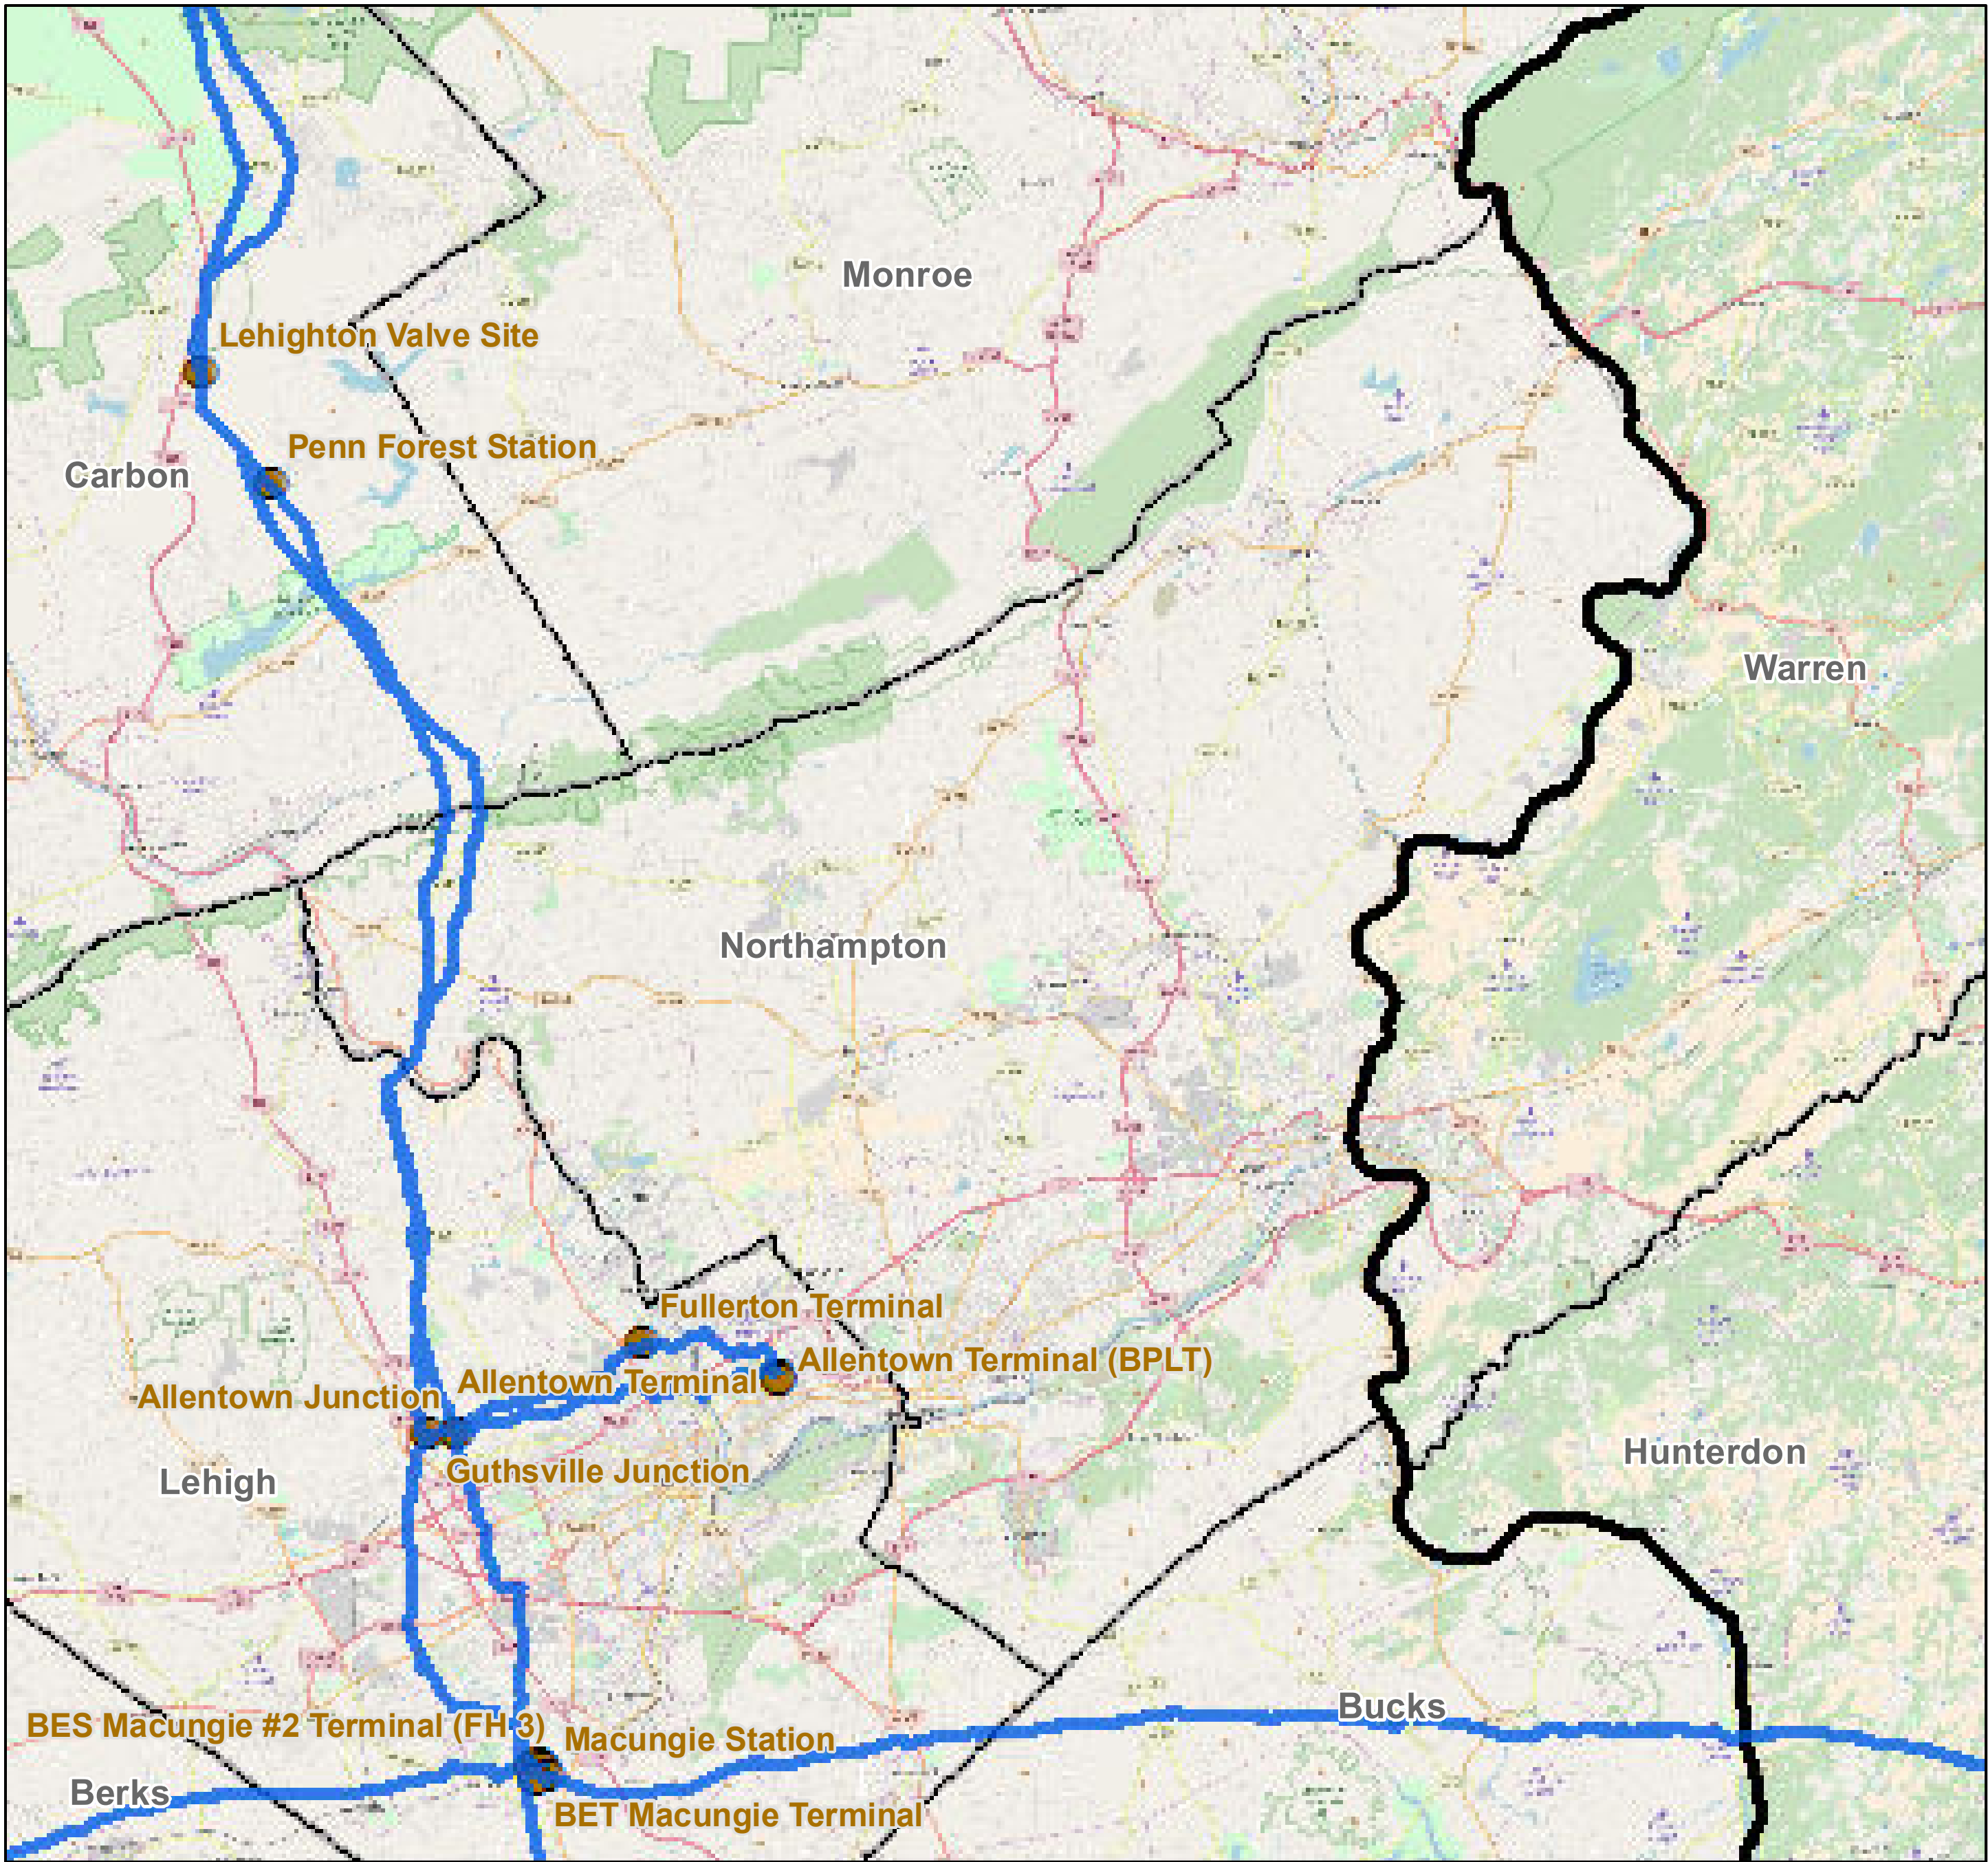

# County: Northampton, Pennsylvania

**BUCKEYE PARTNERS, L.P.**

For more detailed pipeline information see the NPMS public viewer at: [www.npms.phmsa.dot.gov](http://www.npms.phmsa.dot.gov)

1 in = 2.71 miles

### Legend

- Buckeye Pipelines (3)
- Buckeye Facilities (0)
- State Boundaries
- County Boundaries

This map is not intended to be used to physically locate Buckeye's facilities. Facilities and other features are not to scale. Before conducting any excavation activities, you must first call your state One Call System to have all underground facilities physically located.