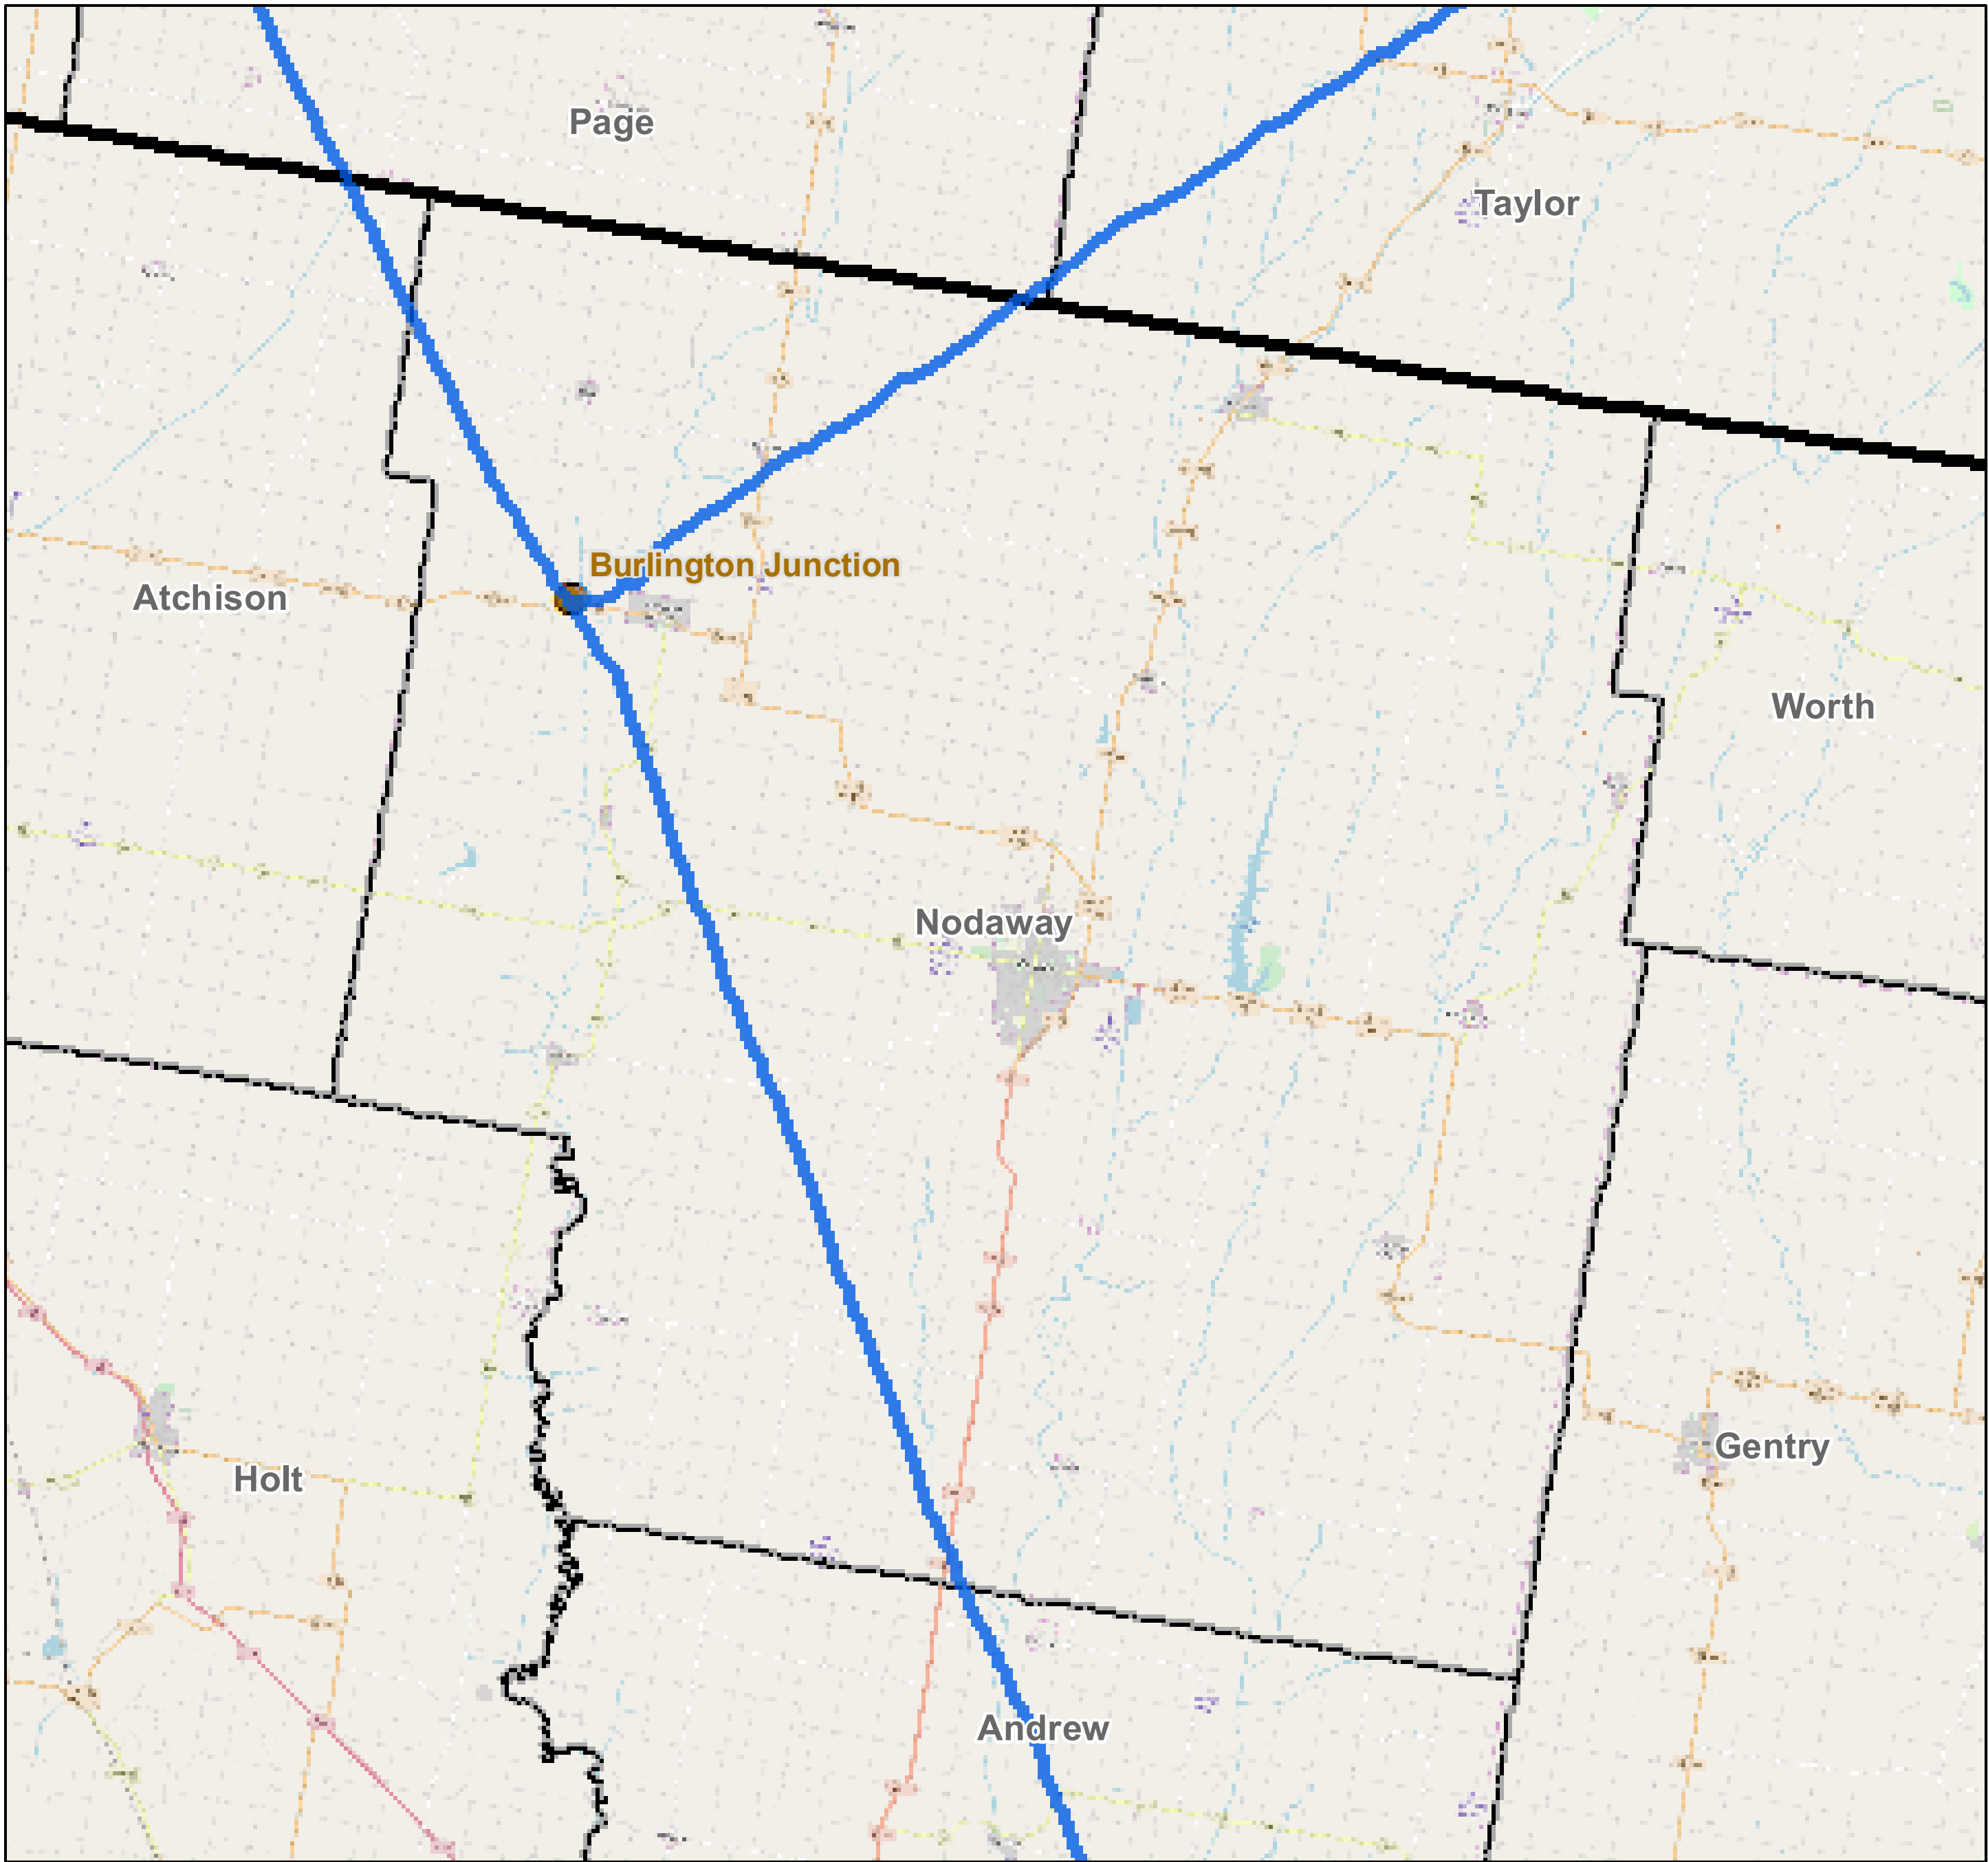

County: Nodaway, Missouri

BUCKEYE PARTNERS, L.P.

For more detailed pipeline information see the NPMS public viewer at: www.npms.phmsa.dot.gov

1 in = 3.24 miles

Legend

- Buckeye Pipelines (3)
- Buckeye Facilities (1)
- State Boundaries
- County Boundaries

This map is not intended to be used to physically locate Buckeye's facilities. Facilities and other features are not to scale. Before conducting any excavation activities, you must first call your state One Call System to have all underground facilities physically located.