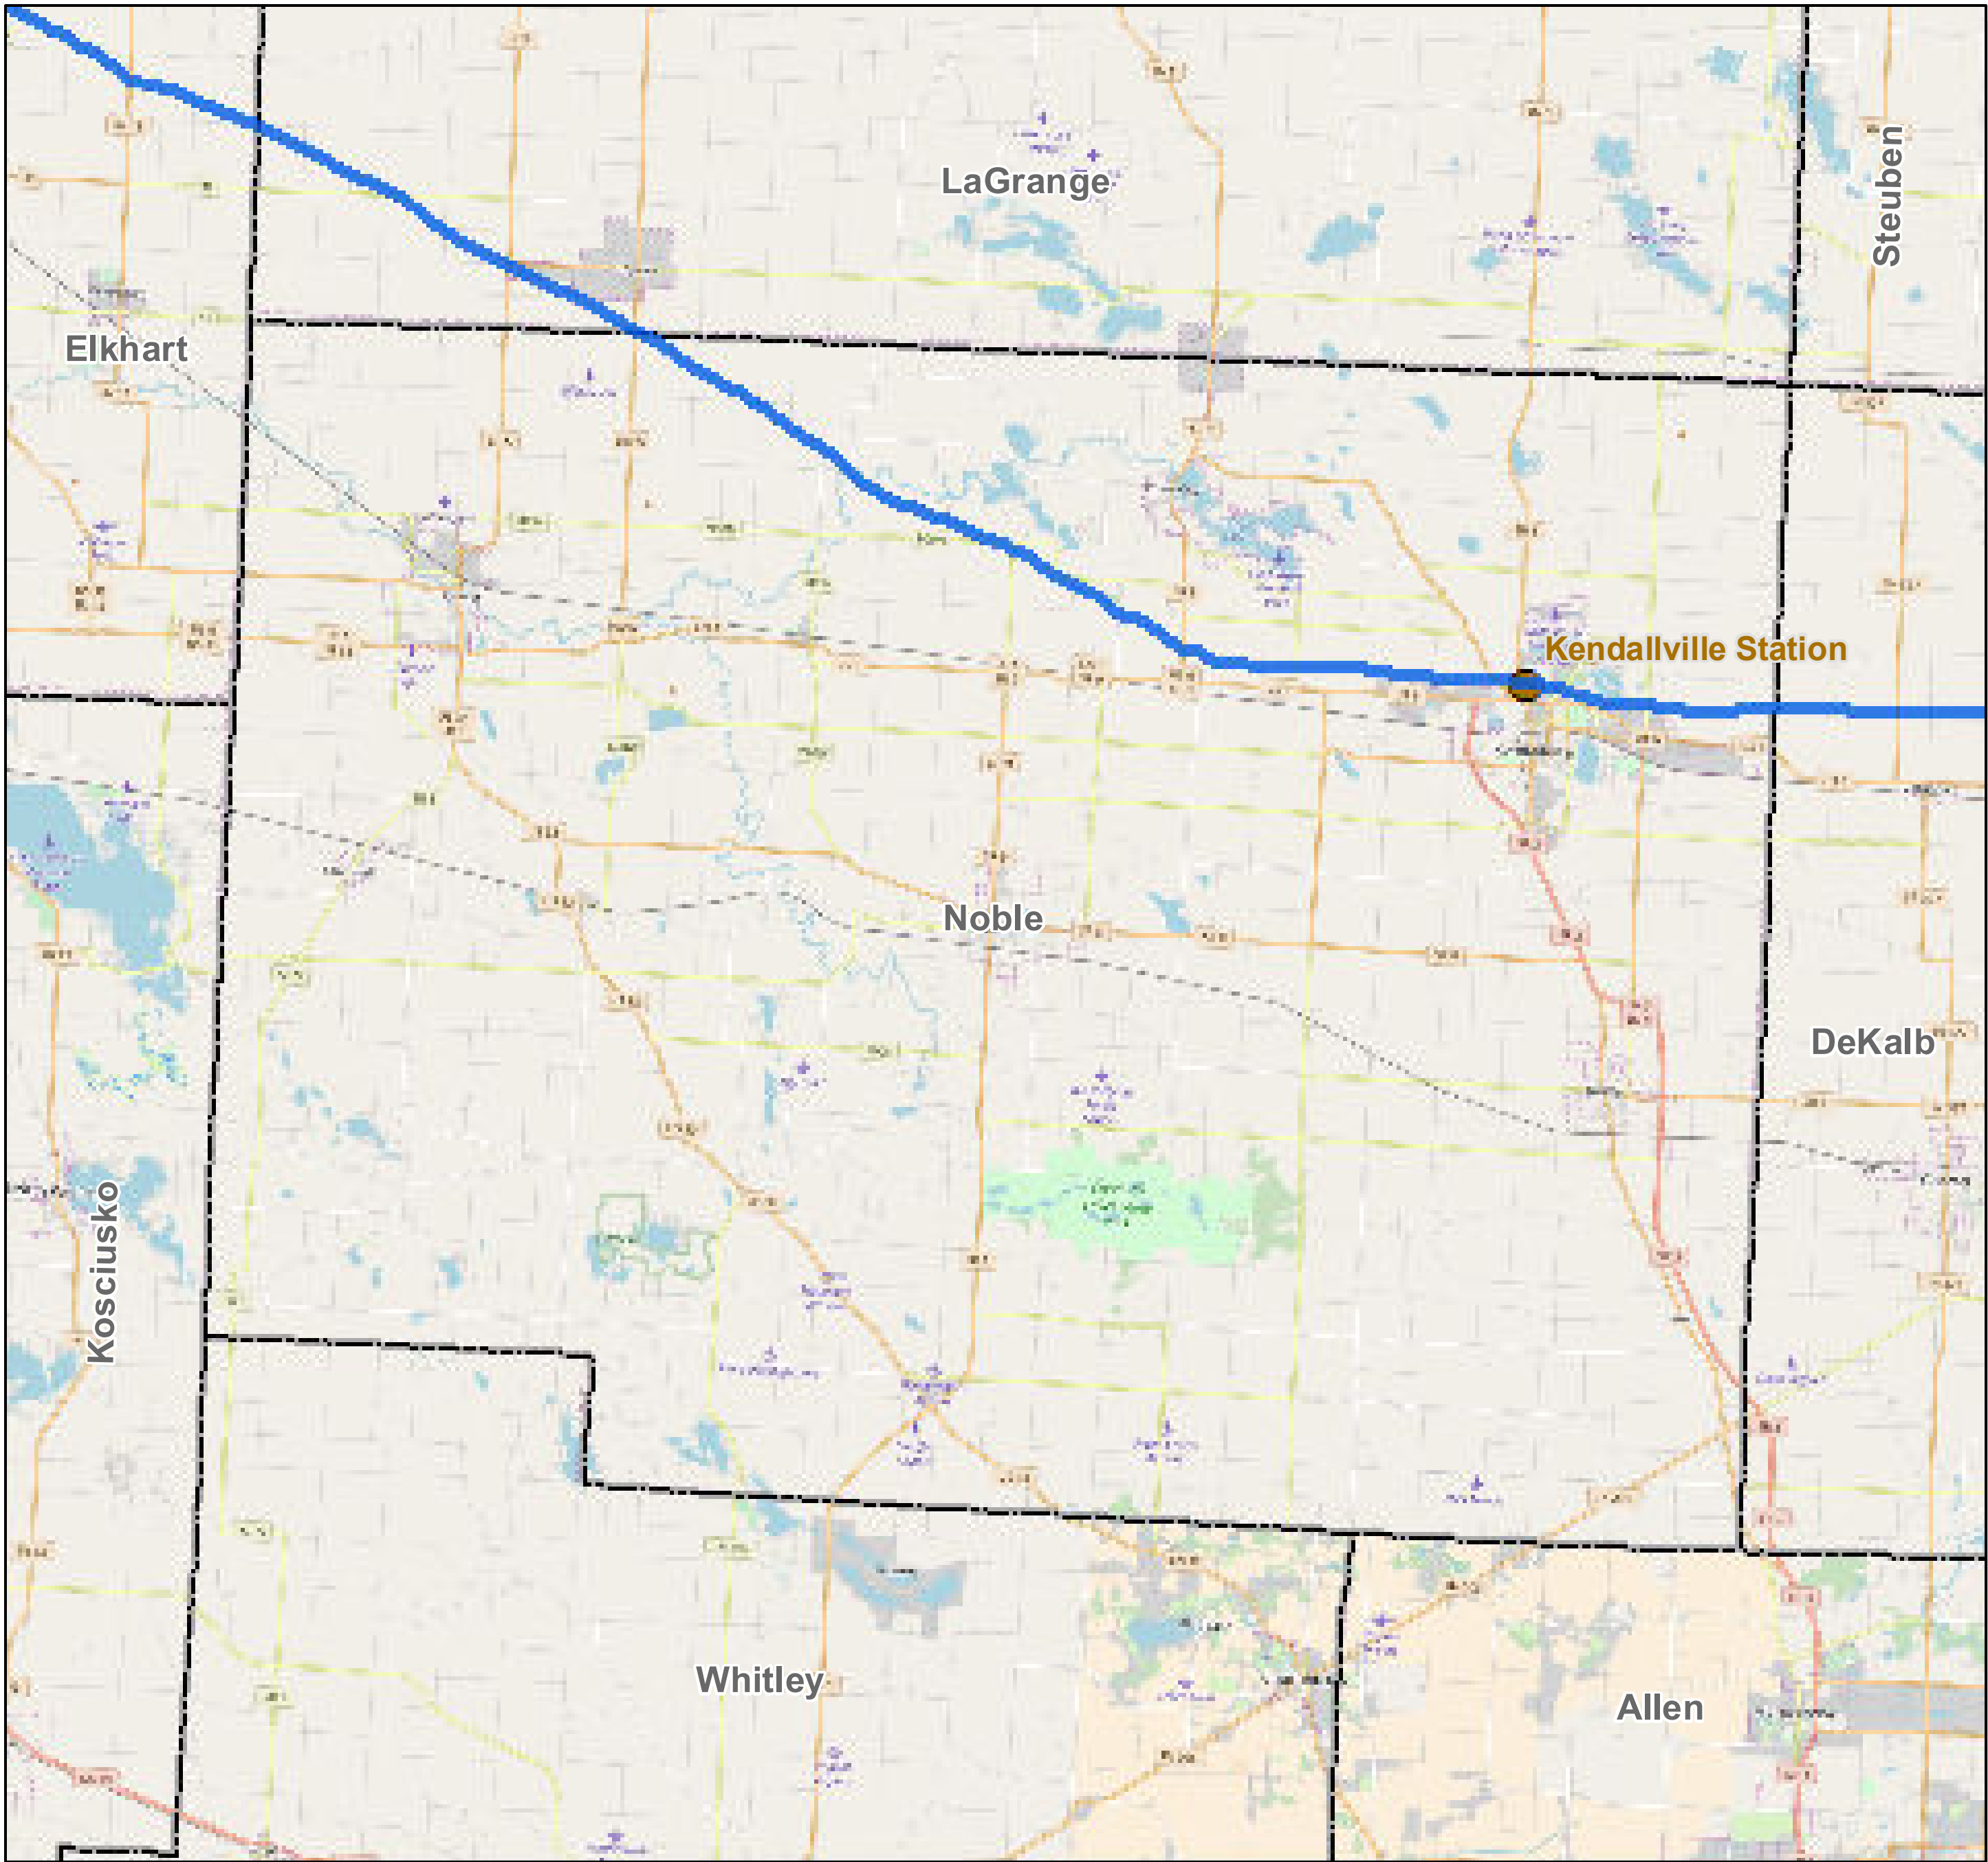

# County: Noble, Indiana

**BUCKEYE PARTNERS, L.P.**

For more detailed pipeline information see the NPMS public viewer at:  
[www.npms.phmsa.dot.gov](http://www.npms.phmsa.dot.gov)

1 in = 2.05 miles

### Legend

- Buckeye Pipelines (2)
- Buckeye Facilities (1)
- State Boundaries
- County Boundaries

This map is not intended to be used to physically locate Buckeye's facilities. Facilities and other features are not to scale. Before conducting any excavation activities, you must first call your state One Call System to have all underground facilities physically located.