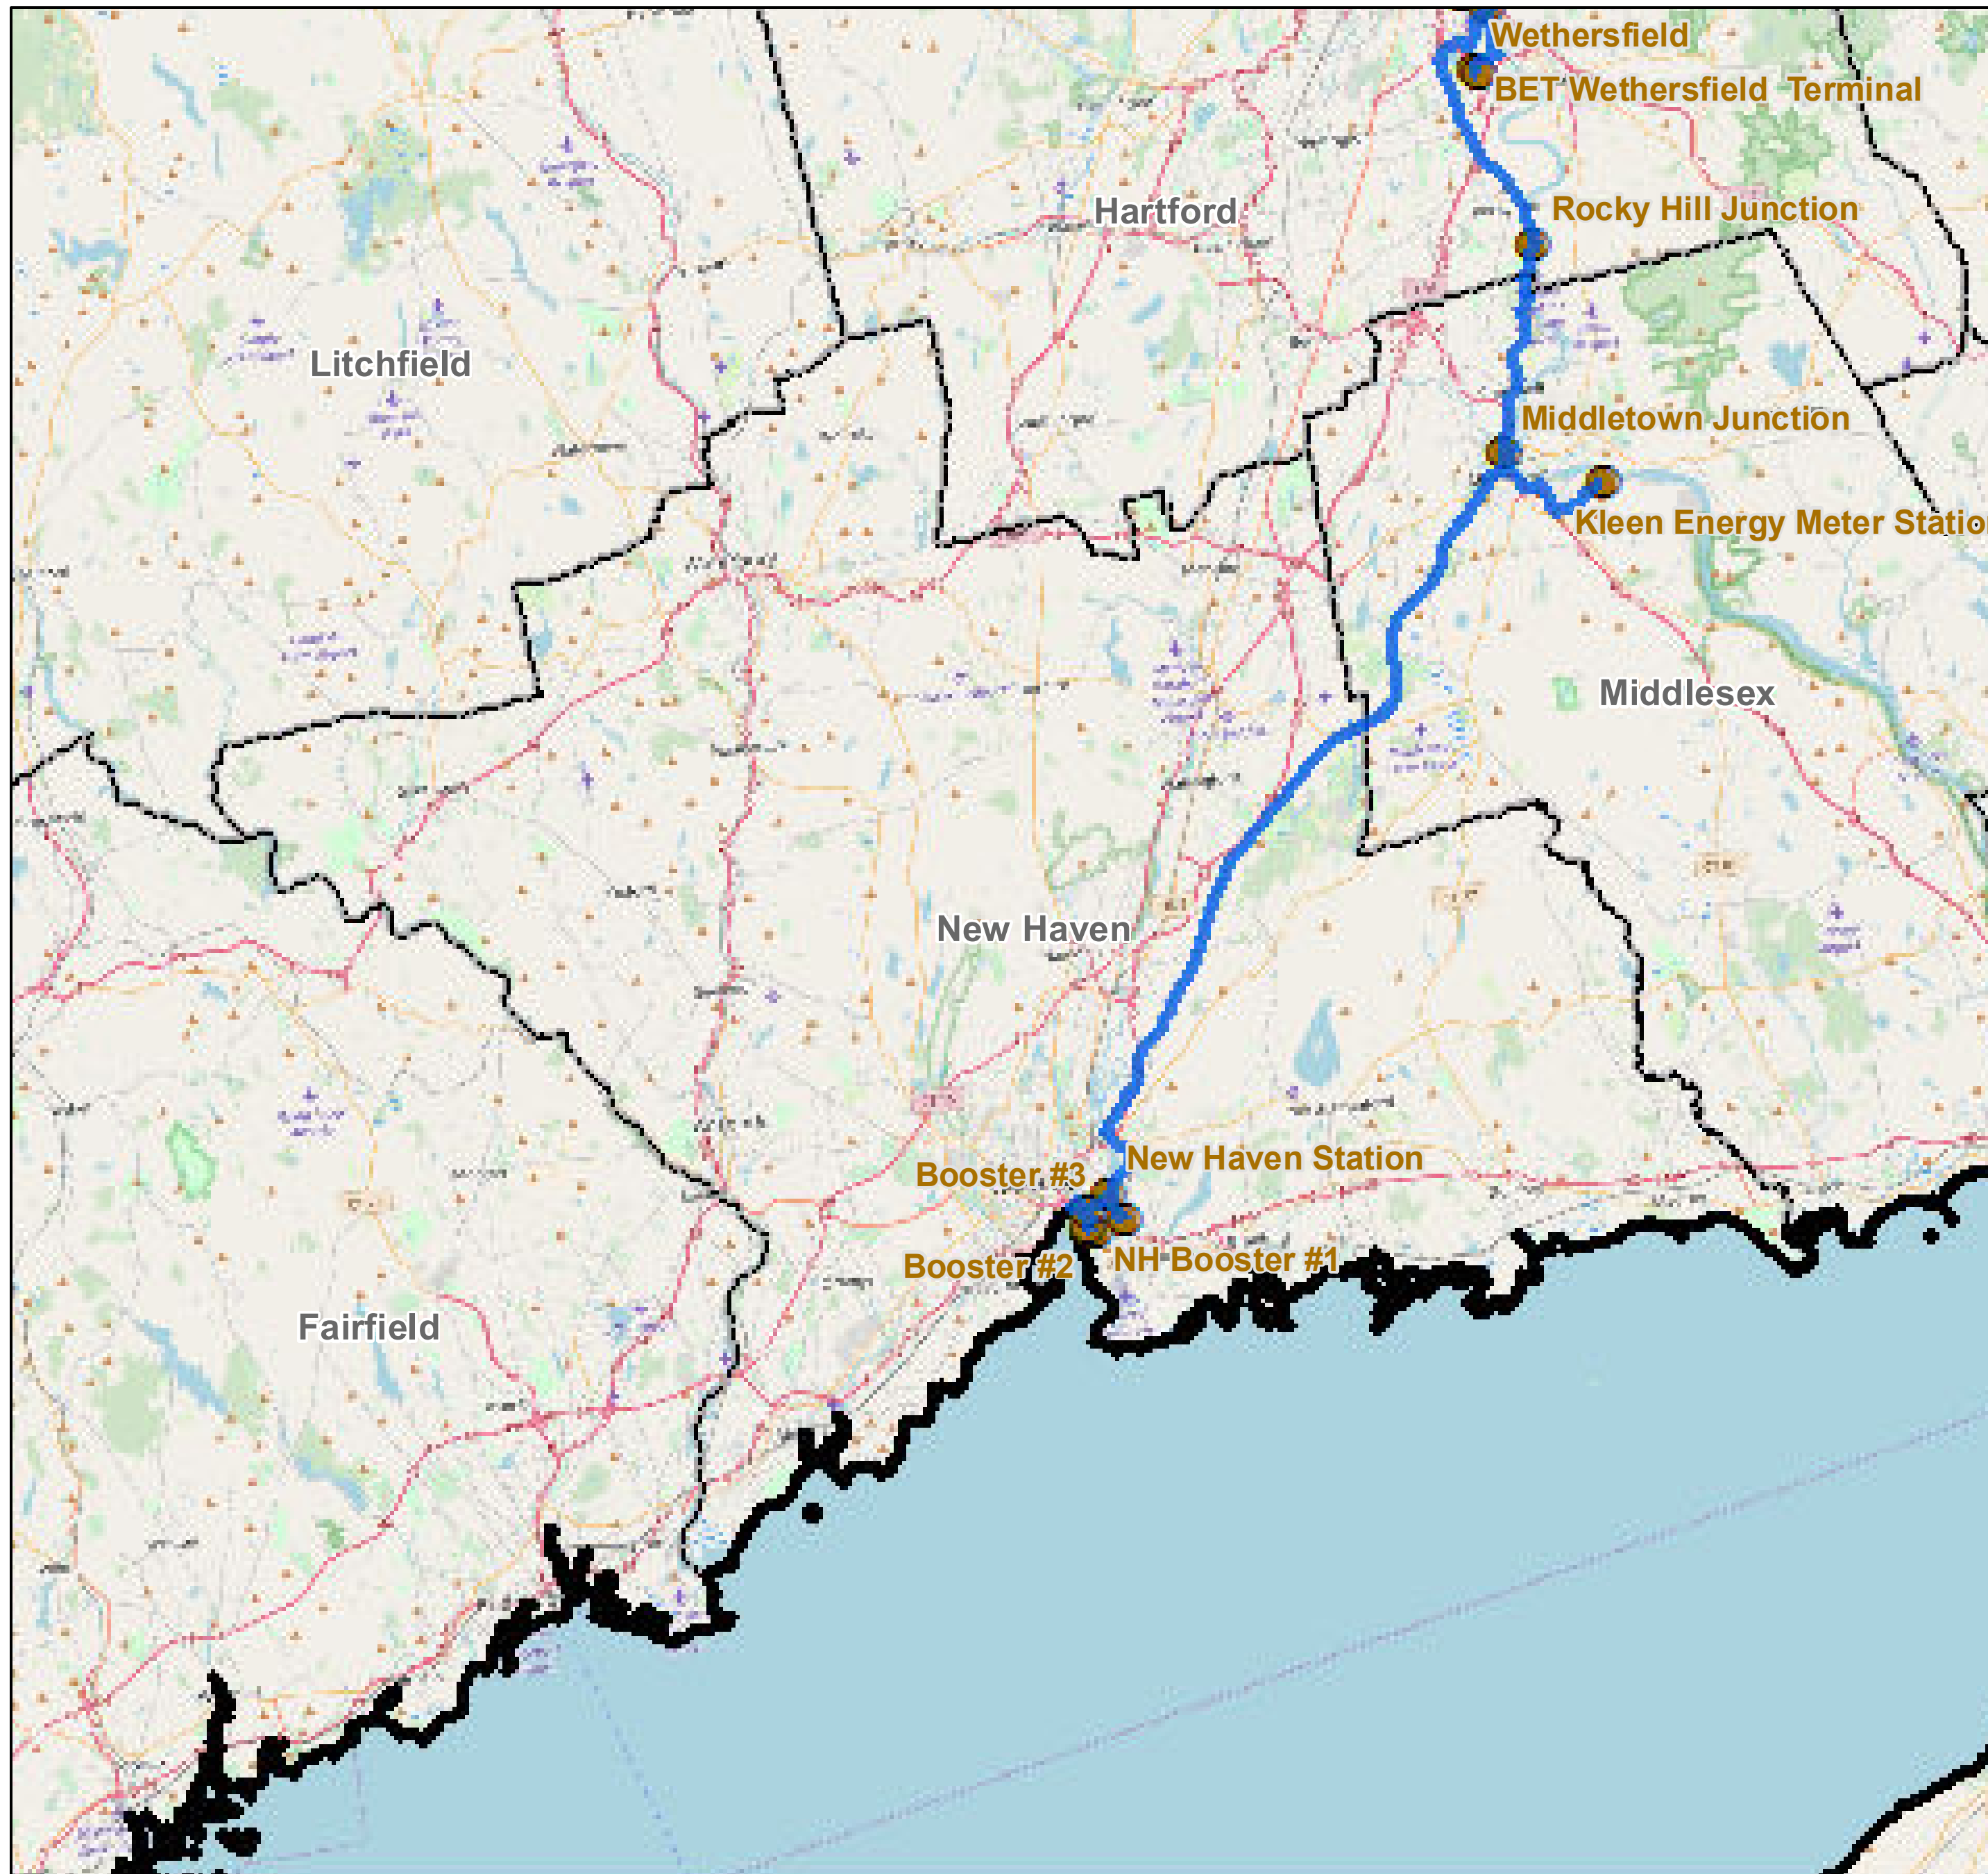

# County: New Haven, Connecticut

**BUCKEYE PARTNERS, L.P.**

For more detailed pipeline information see the NPMS public viewer at: [www.npms.phmsa.dot.gov](http://www.npms.phmsa.dot.gov)

1 in = 3.56 miles

## Legend

-  Buckeye Pipelines (13)
-  Buckeye Facilities (5)
-  State Boundaries
-  County Boundaries

This map is not intended to be used to physically locate Buckeye's facilities. Facilities and other features are not to scale. Before conducting any excavation activities, you must first call your state One Call System to have all underground facilities physically located.