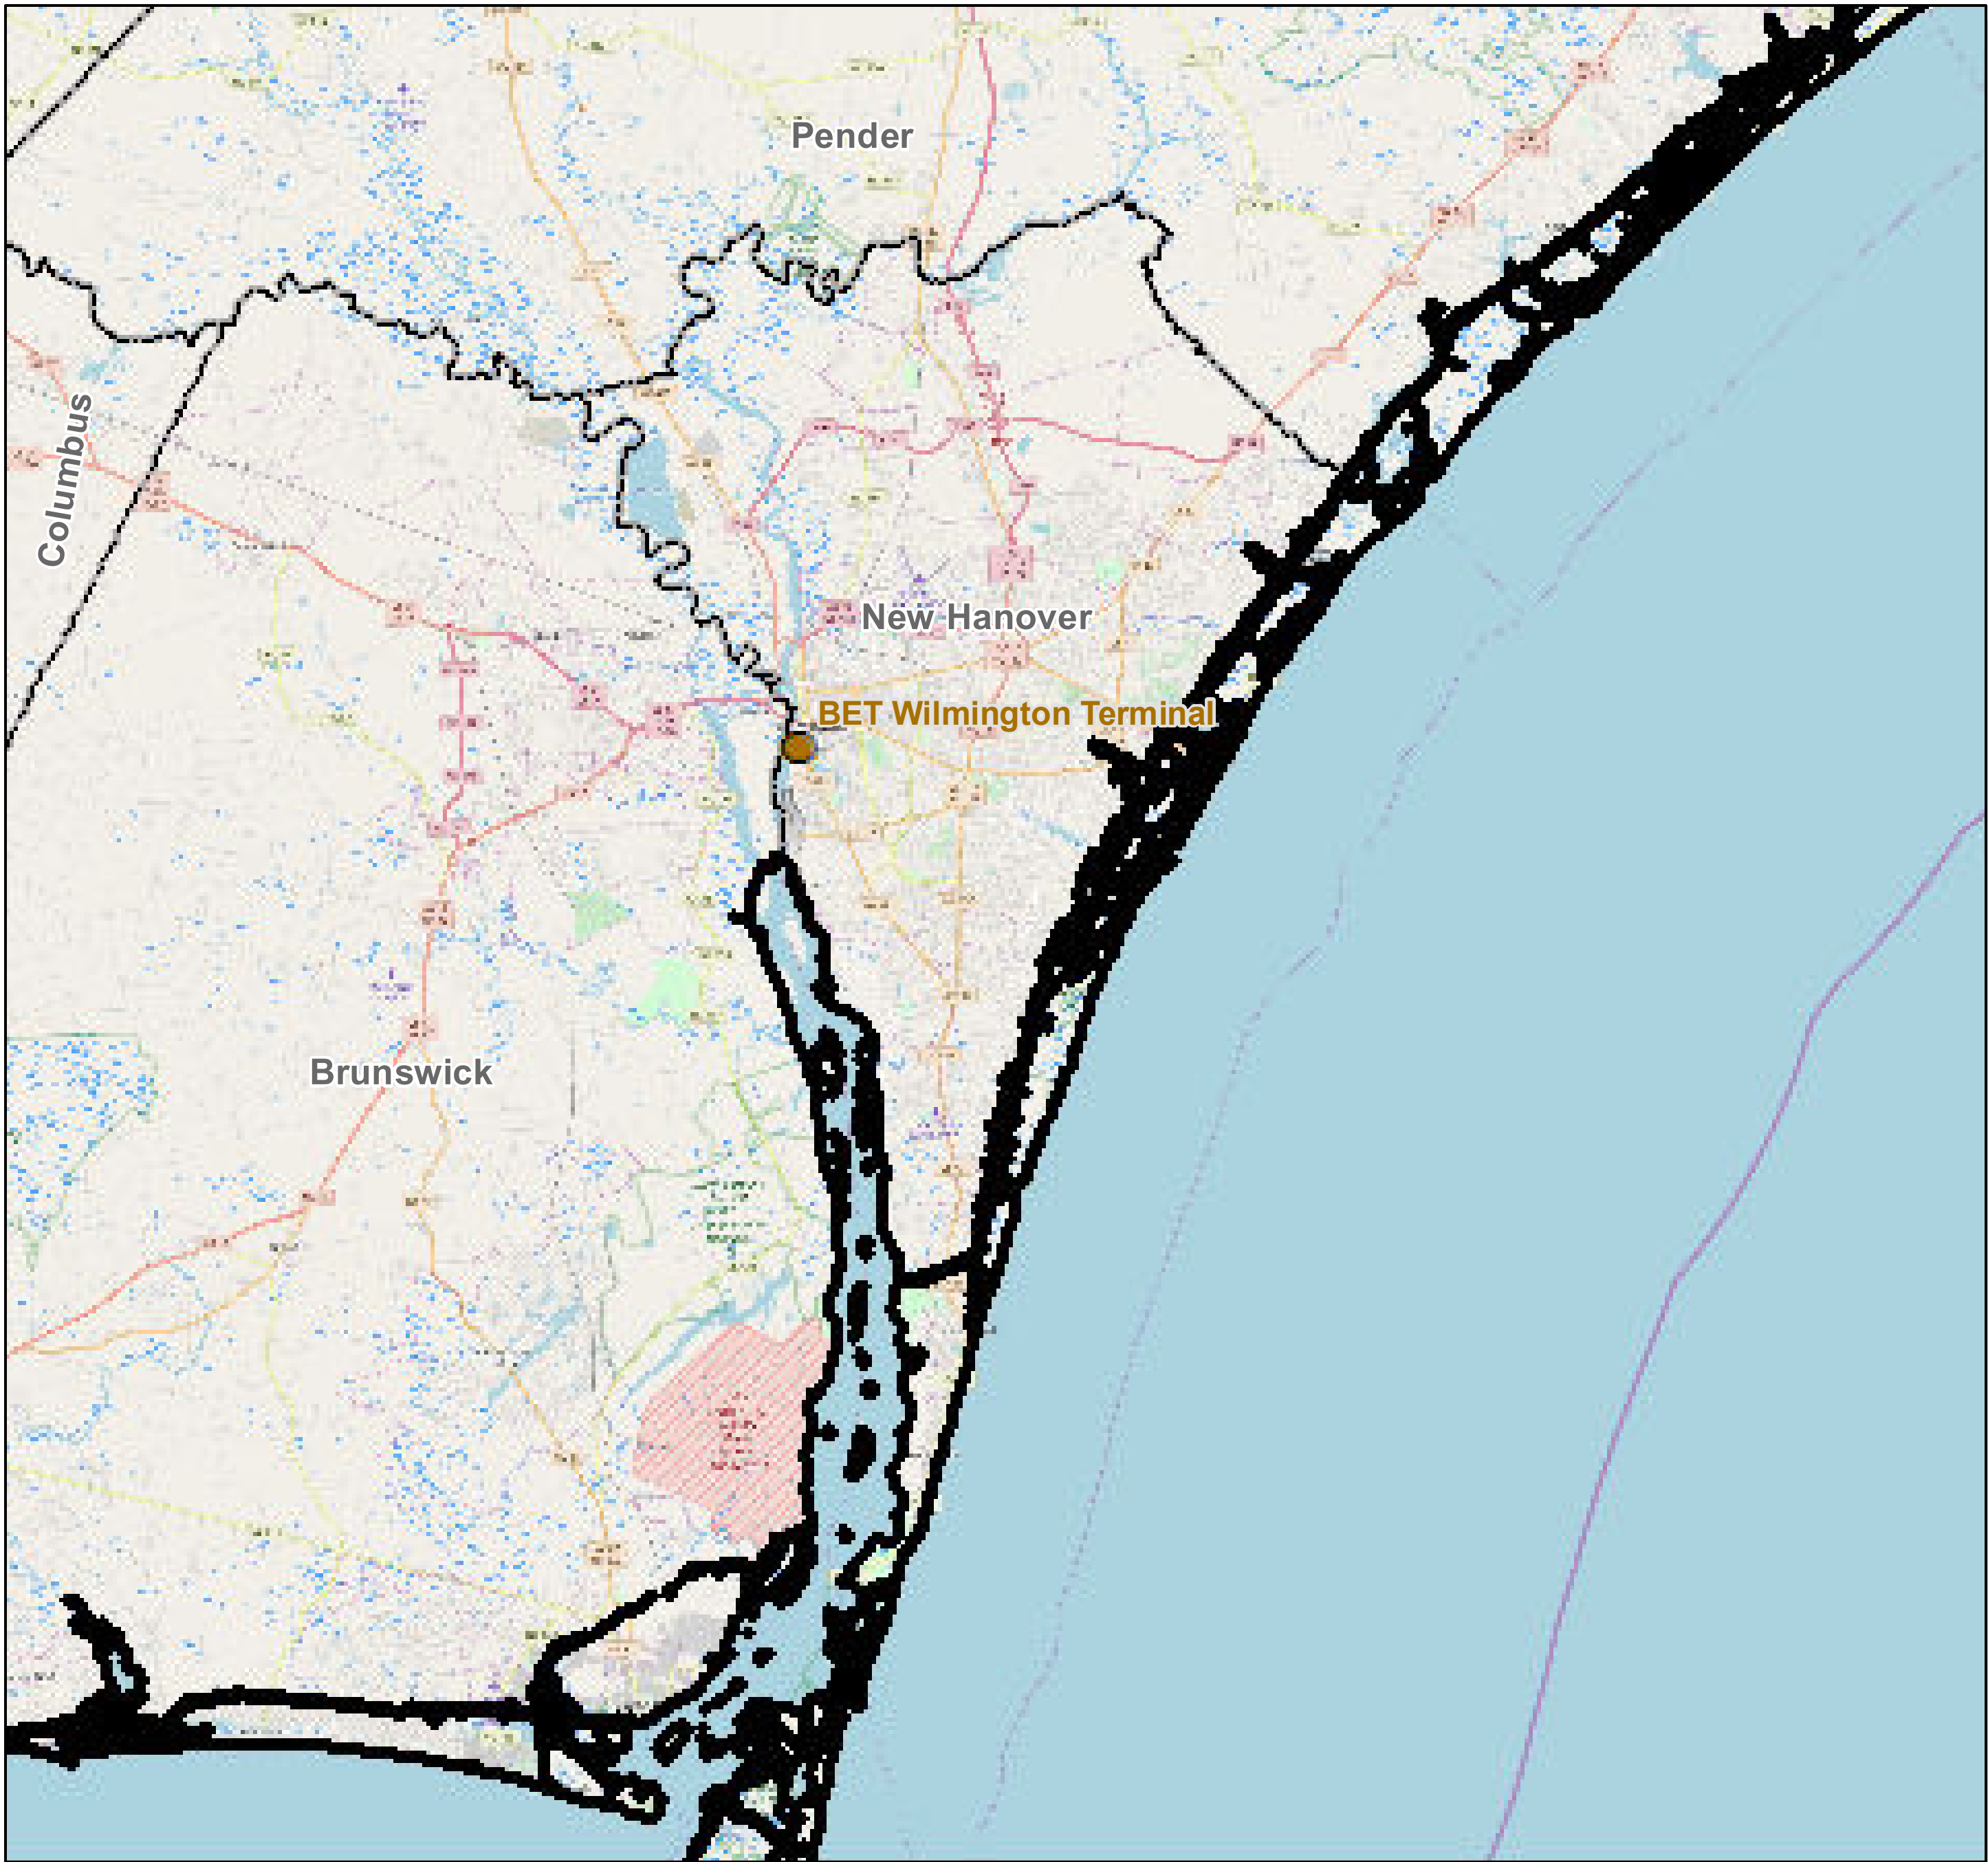

# County: New Hanover, North Carolina

**BUCKEYE PARTNERS, L.P.**

For more detailed pipeline information see the NPMS public viewer at: [www.npms.phmsa.dot.gov](http://www.npms.phmsa.dot.gov)

1 in = 2.85 miles

### Legend

- Buckeye Pipelines (0)
- Buckeye Facilities (1)
- State Boundaries
- County Boundaries

This map is not intended to be used to physically locate Buckeye's facilities. Facilities and other features are not to scale. Before conducting any excavation activities, you must first call your state One Call System to have all underground facilities physically located.