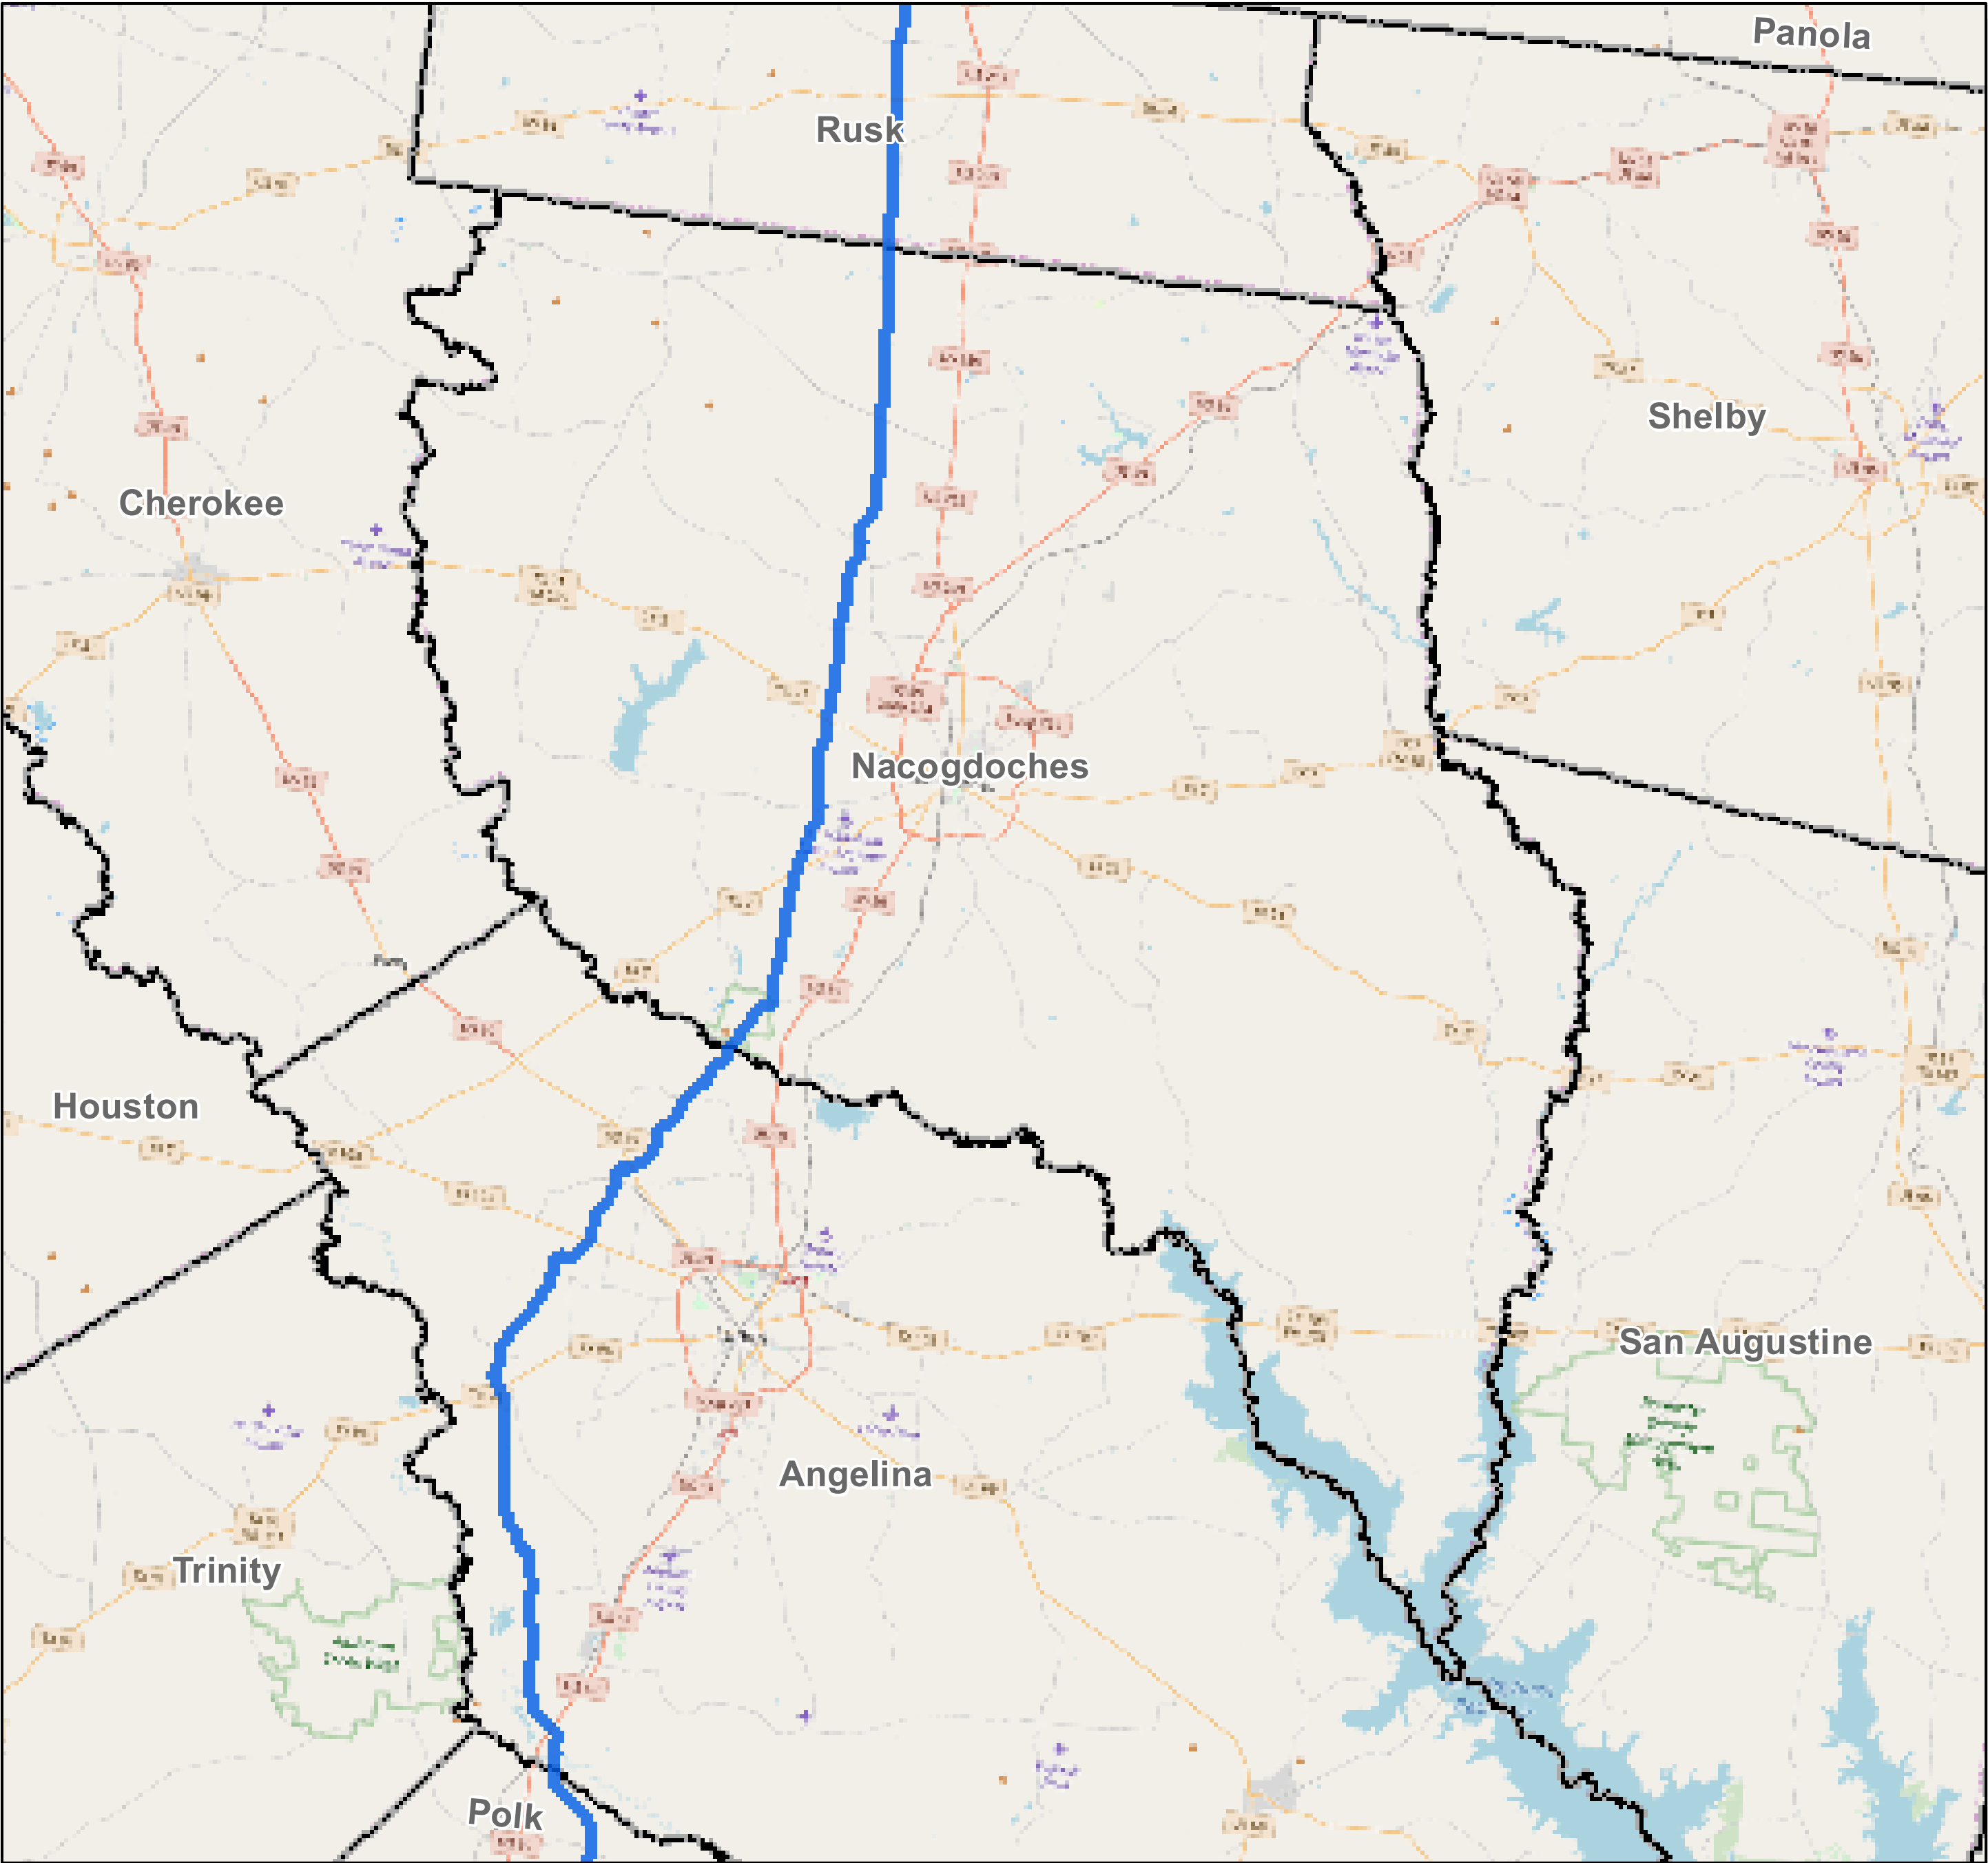

County: Nacogdoches, Texas

BUCKEYE PARTNERS, L.P.

For more detailed pipeline information see the NPMS public viewer at: www.npms.phmsa.dot.gov

1 in = 4.27 miles

Legend

- Buckeye Pipelines (1)
- Buckeye Facilities (0)
- State Boundaries
- County Boundaries

This map is not intended to be used to physically locate Buckeye's facilities. Facilities and other features are not to scale. Before conducting any excavation activities, you must first call your state One Call System to have all underground facilities physically located.