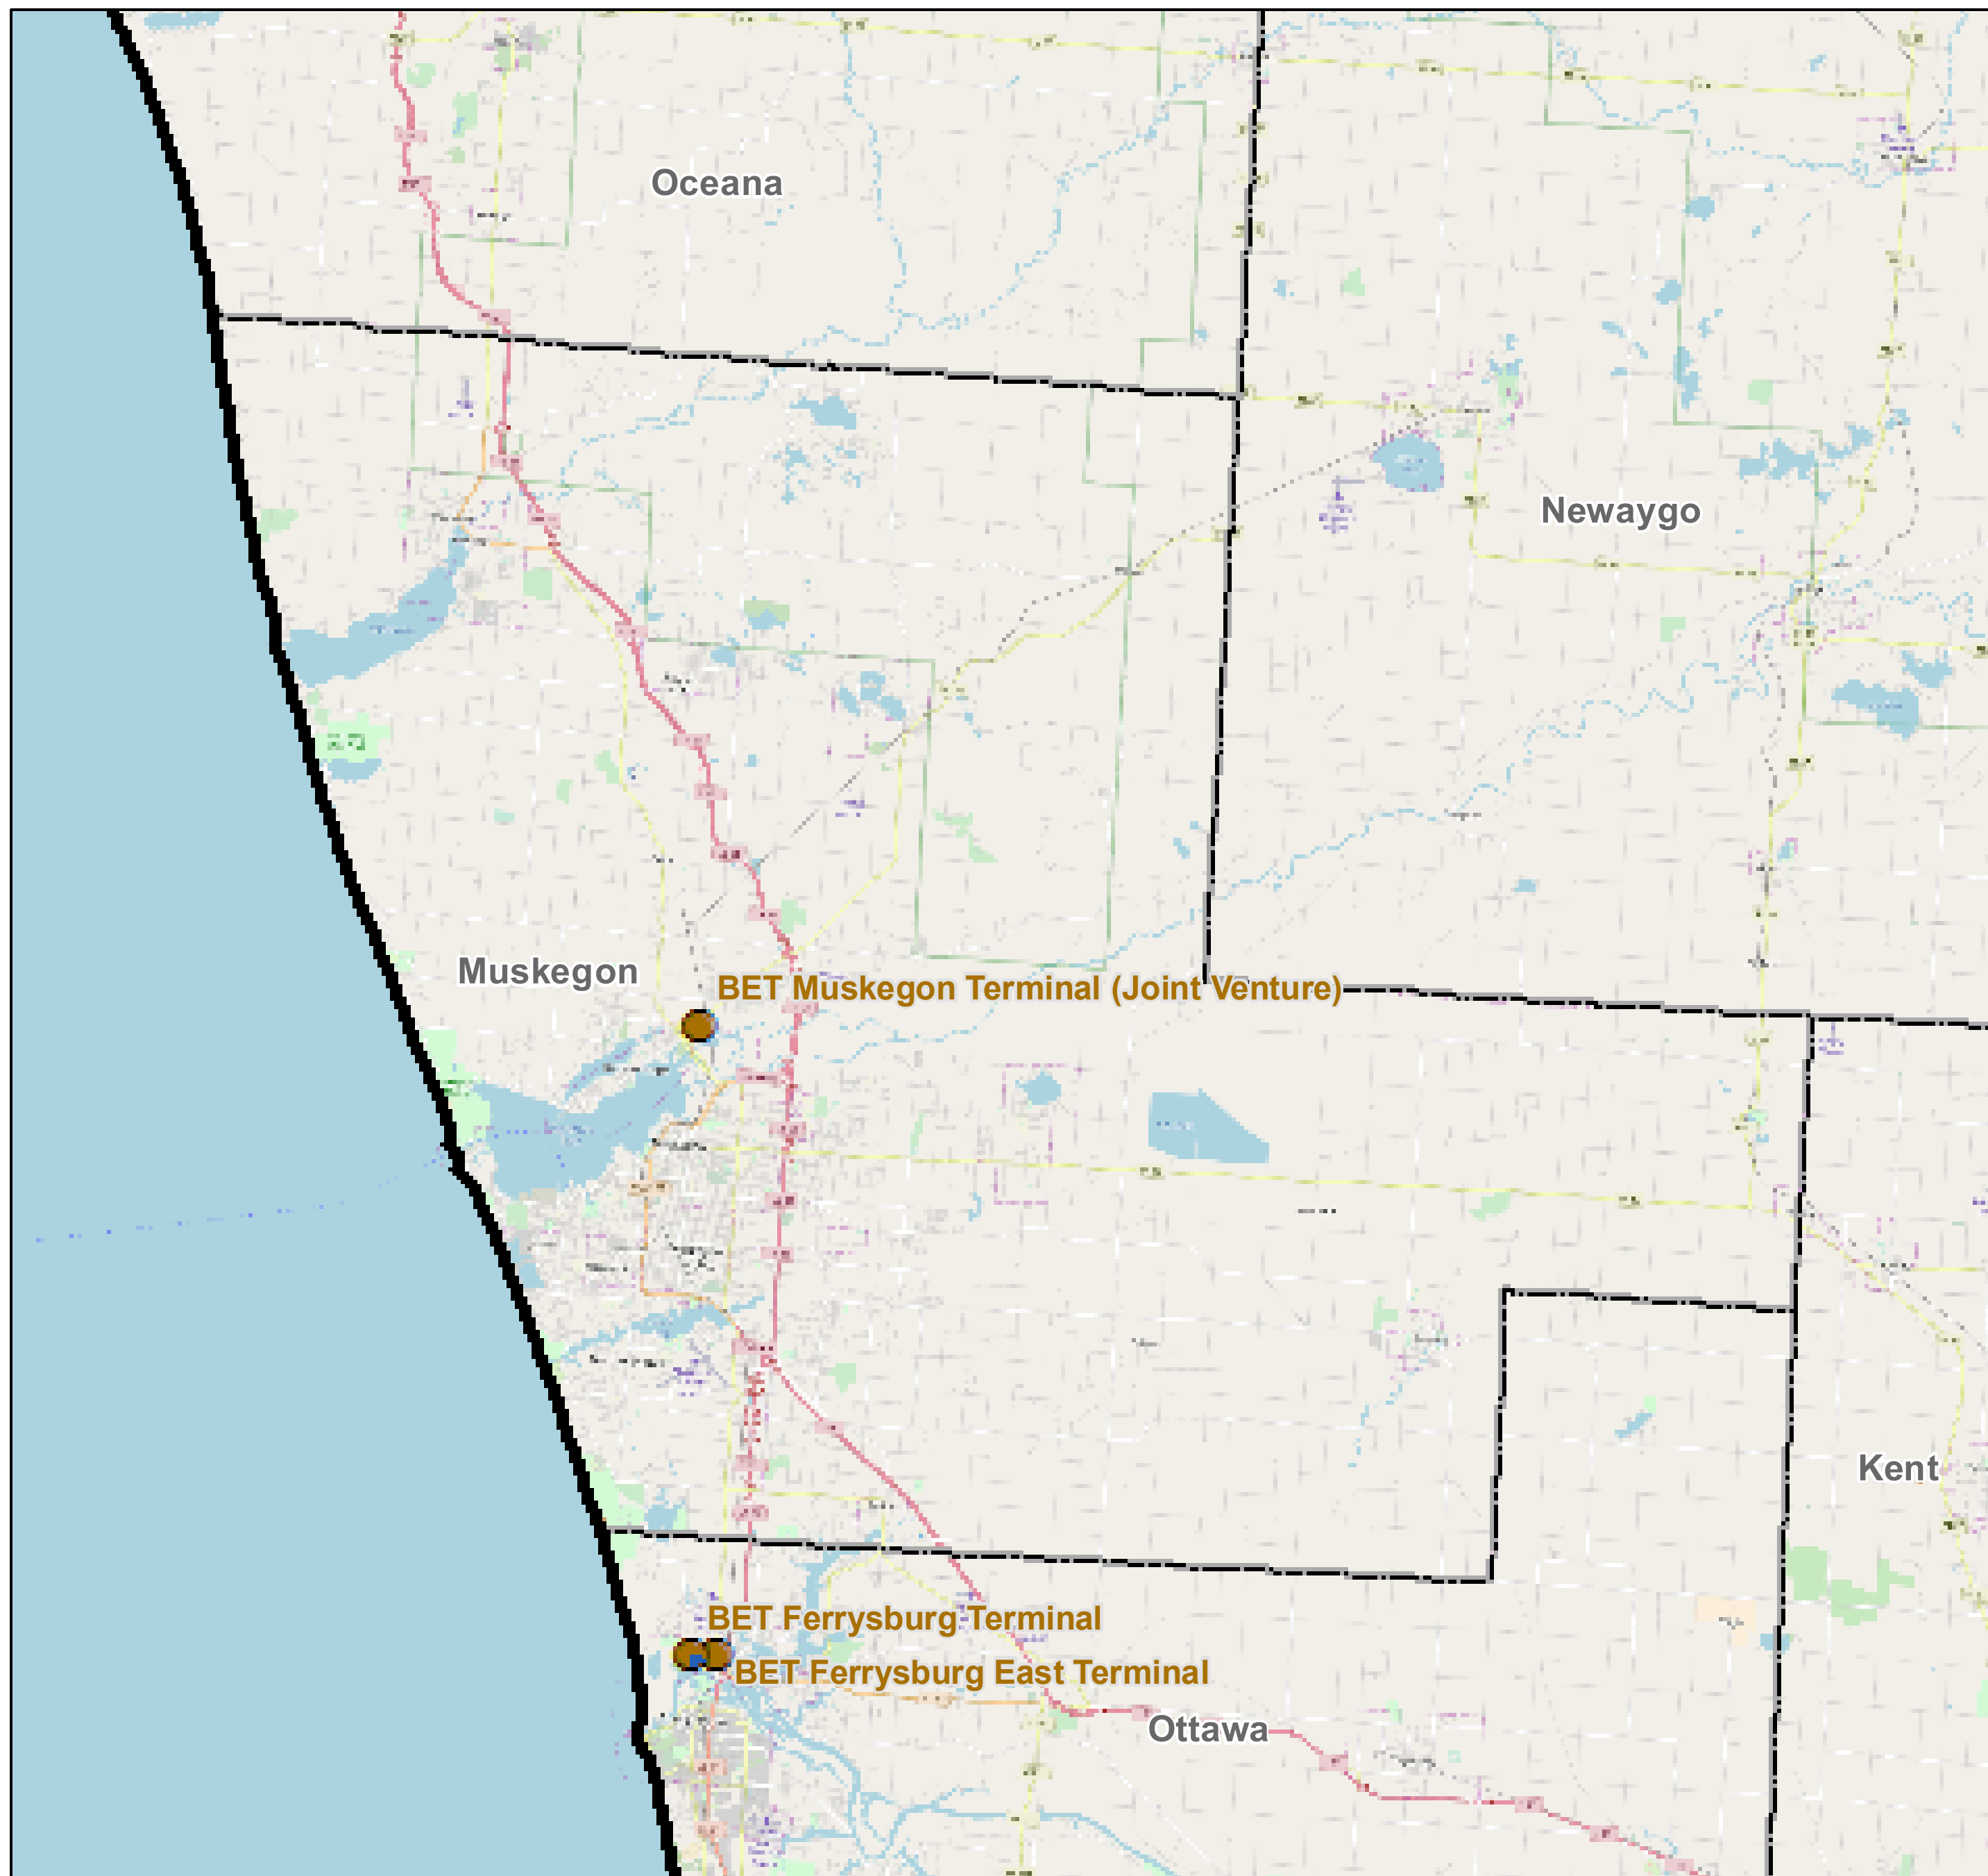

County: Muskegon, Michigan

BUCKEYE PARTNERS, L.P.

For more detailed pipeline information see the NPMS public viewer at: www.npms.phmsa.dot.gov

1 in = 2.75 miles

Legend

- Buckeye Pipelines (0)
- Buckeye Facilities (1)
- State Boundaries
- County Boundaries

This map is not intended to be used to physically locate Buckeye's facilities. Facilities and other features are not to scale. Before conducting any excavation activities, you must first call your state One Call System to have all underground facilities physically located.