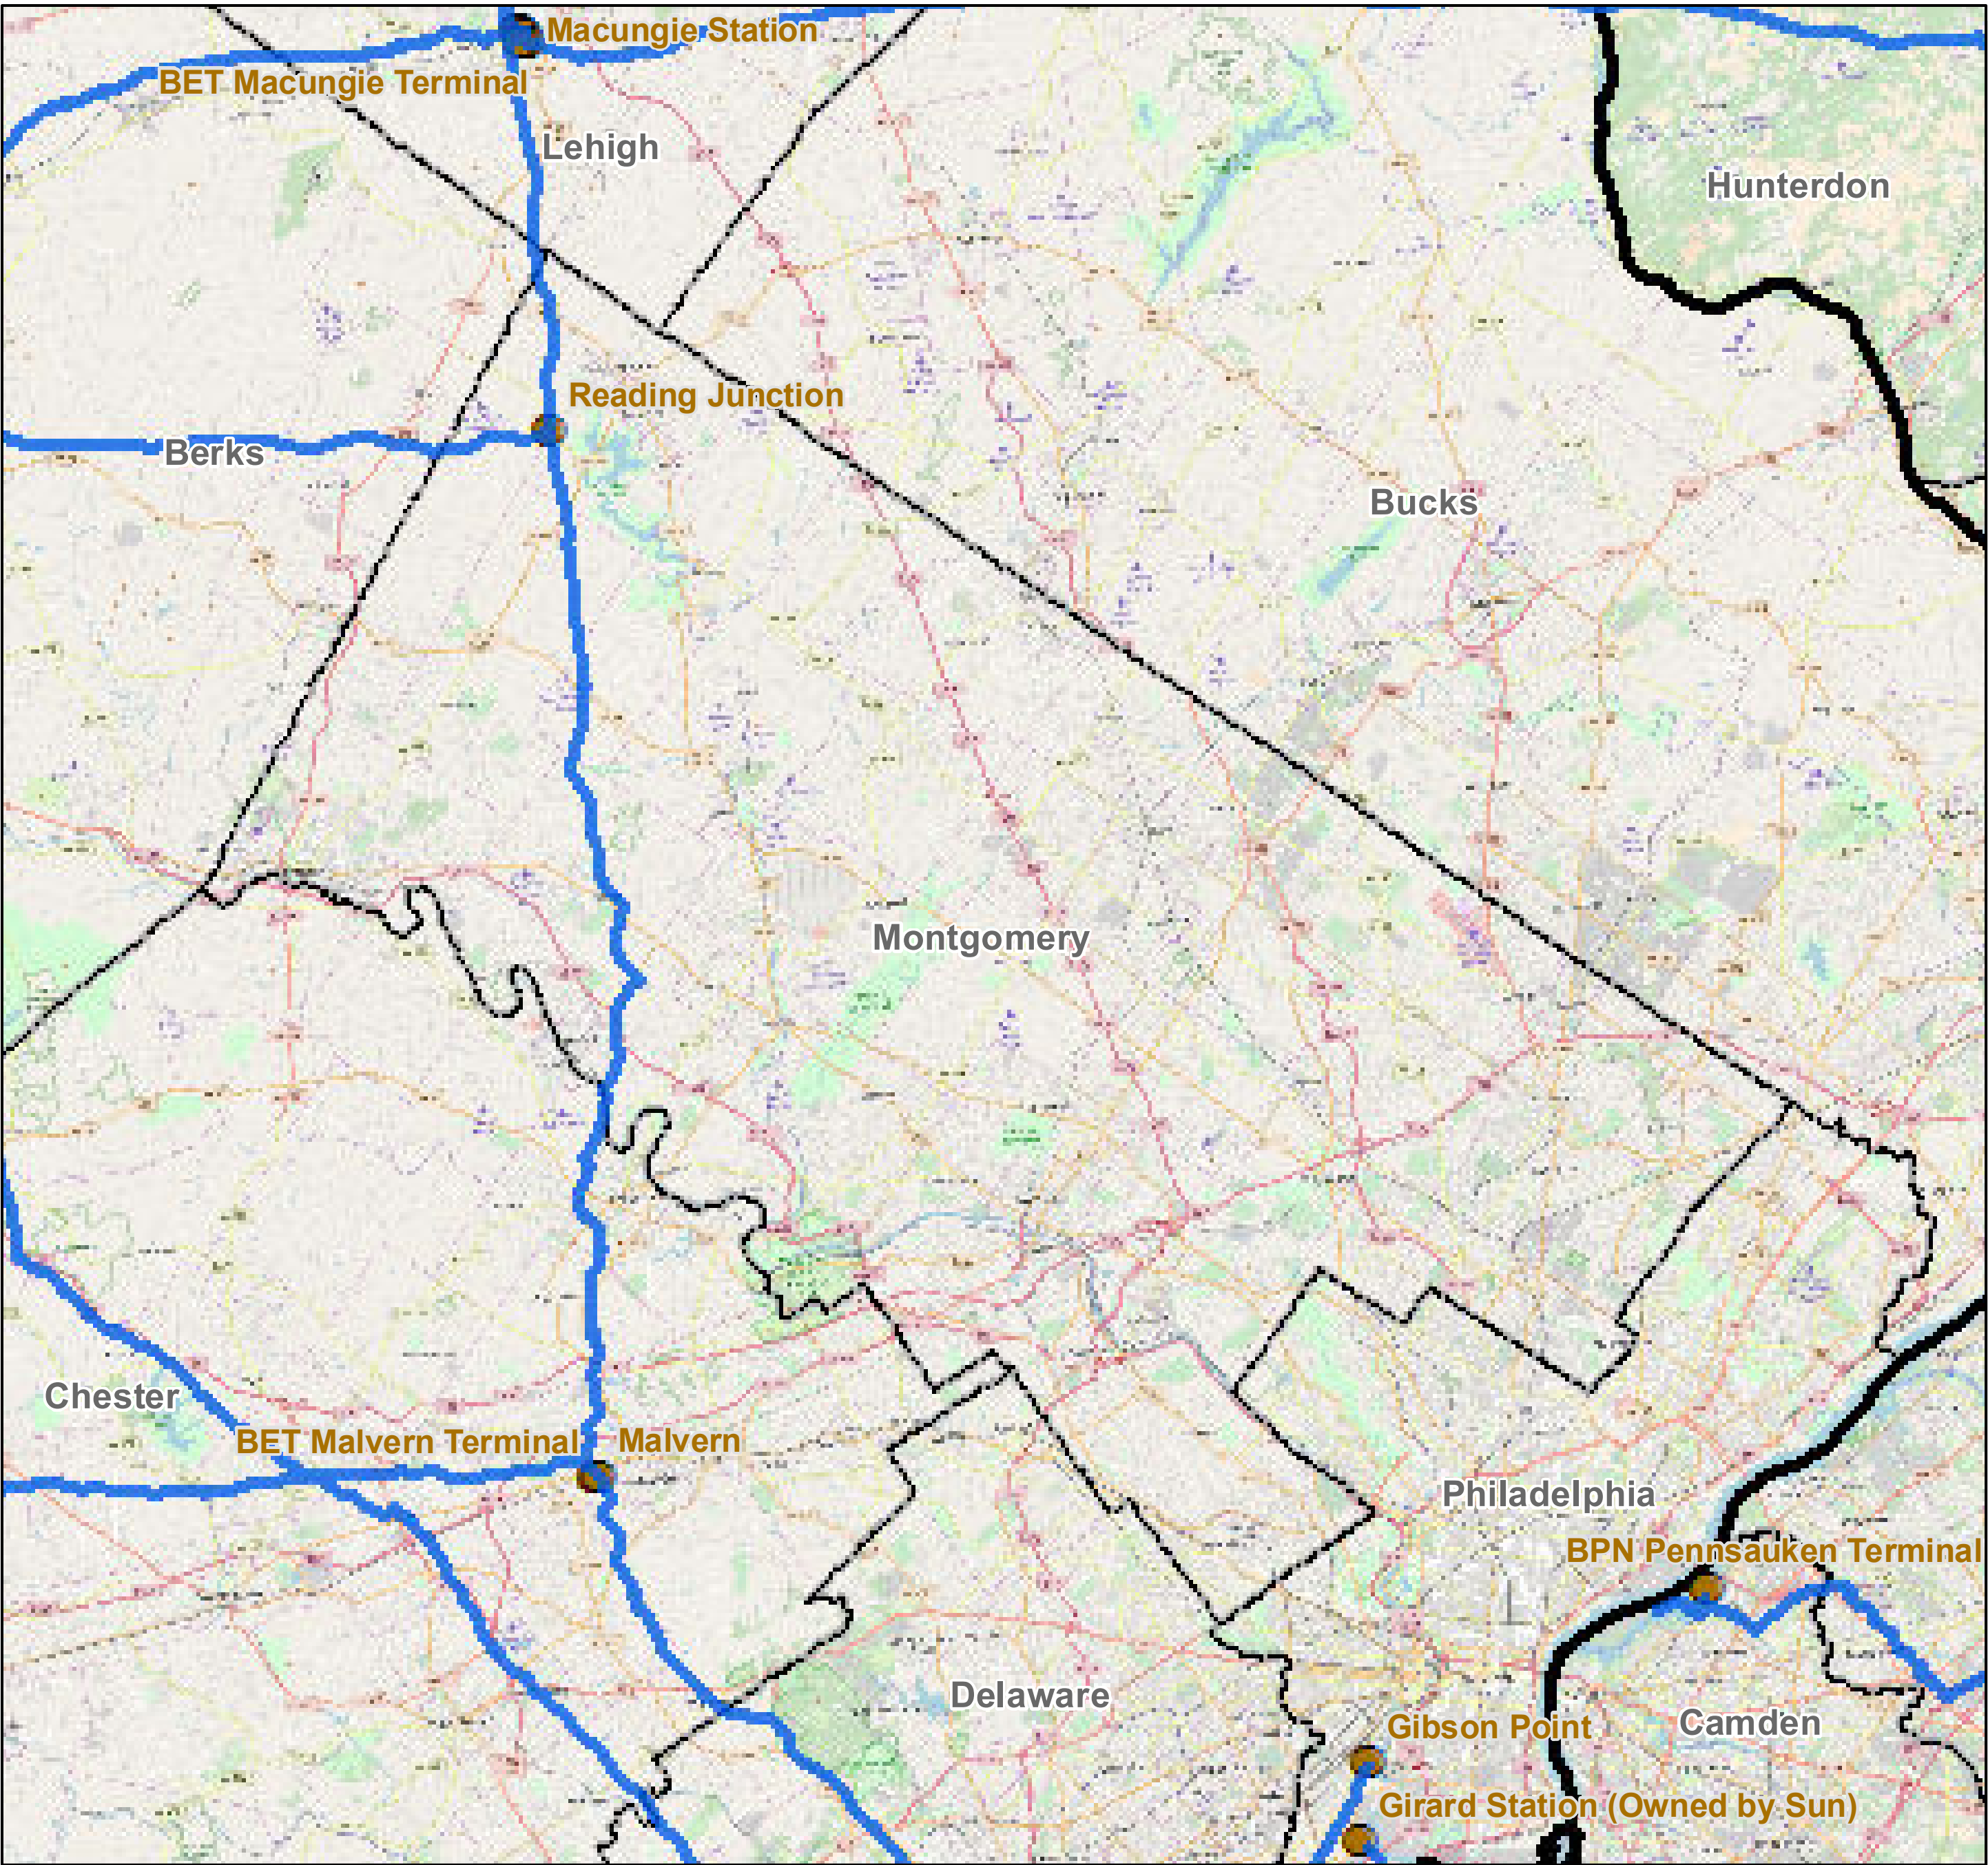

County: Montgomery, Pennsylvania

BUCKEYE PARTNERS, L.P.

For more detailed pipeline information see the NPMS public viewer at:
www.npms.phmsa.dot.gov

1 in = 3.05 miles

Legend

- Buckeye Pipelines (3)
- Buckeye Facilities (1)
- State Boundaries
- County Boundaries