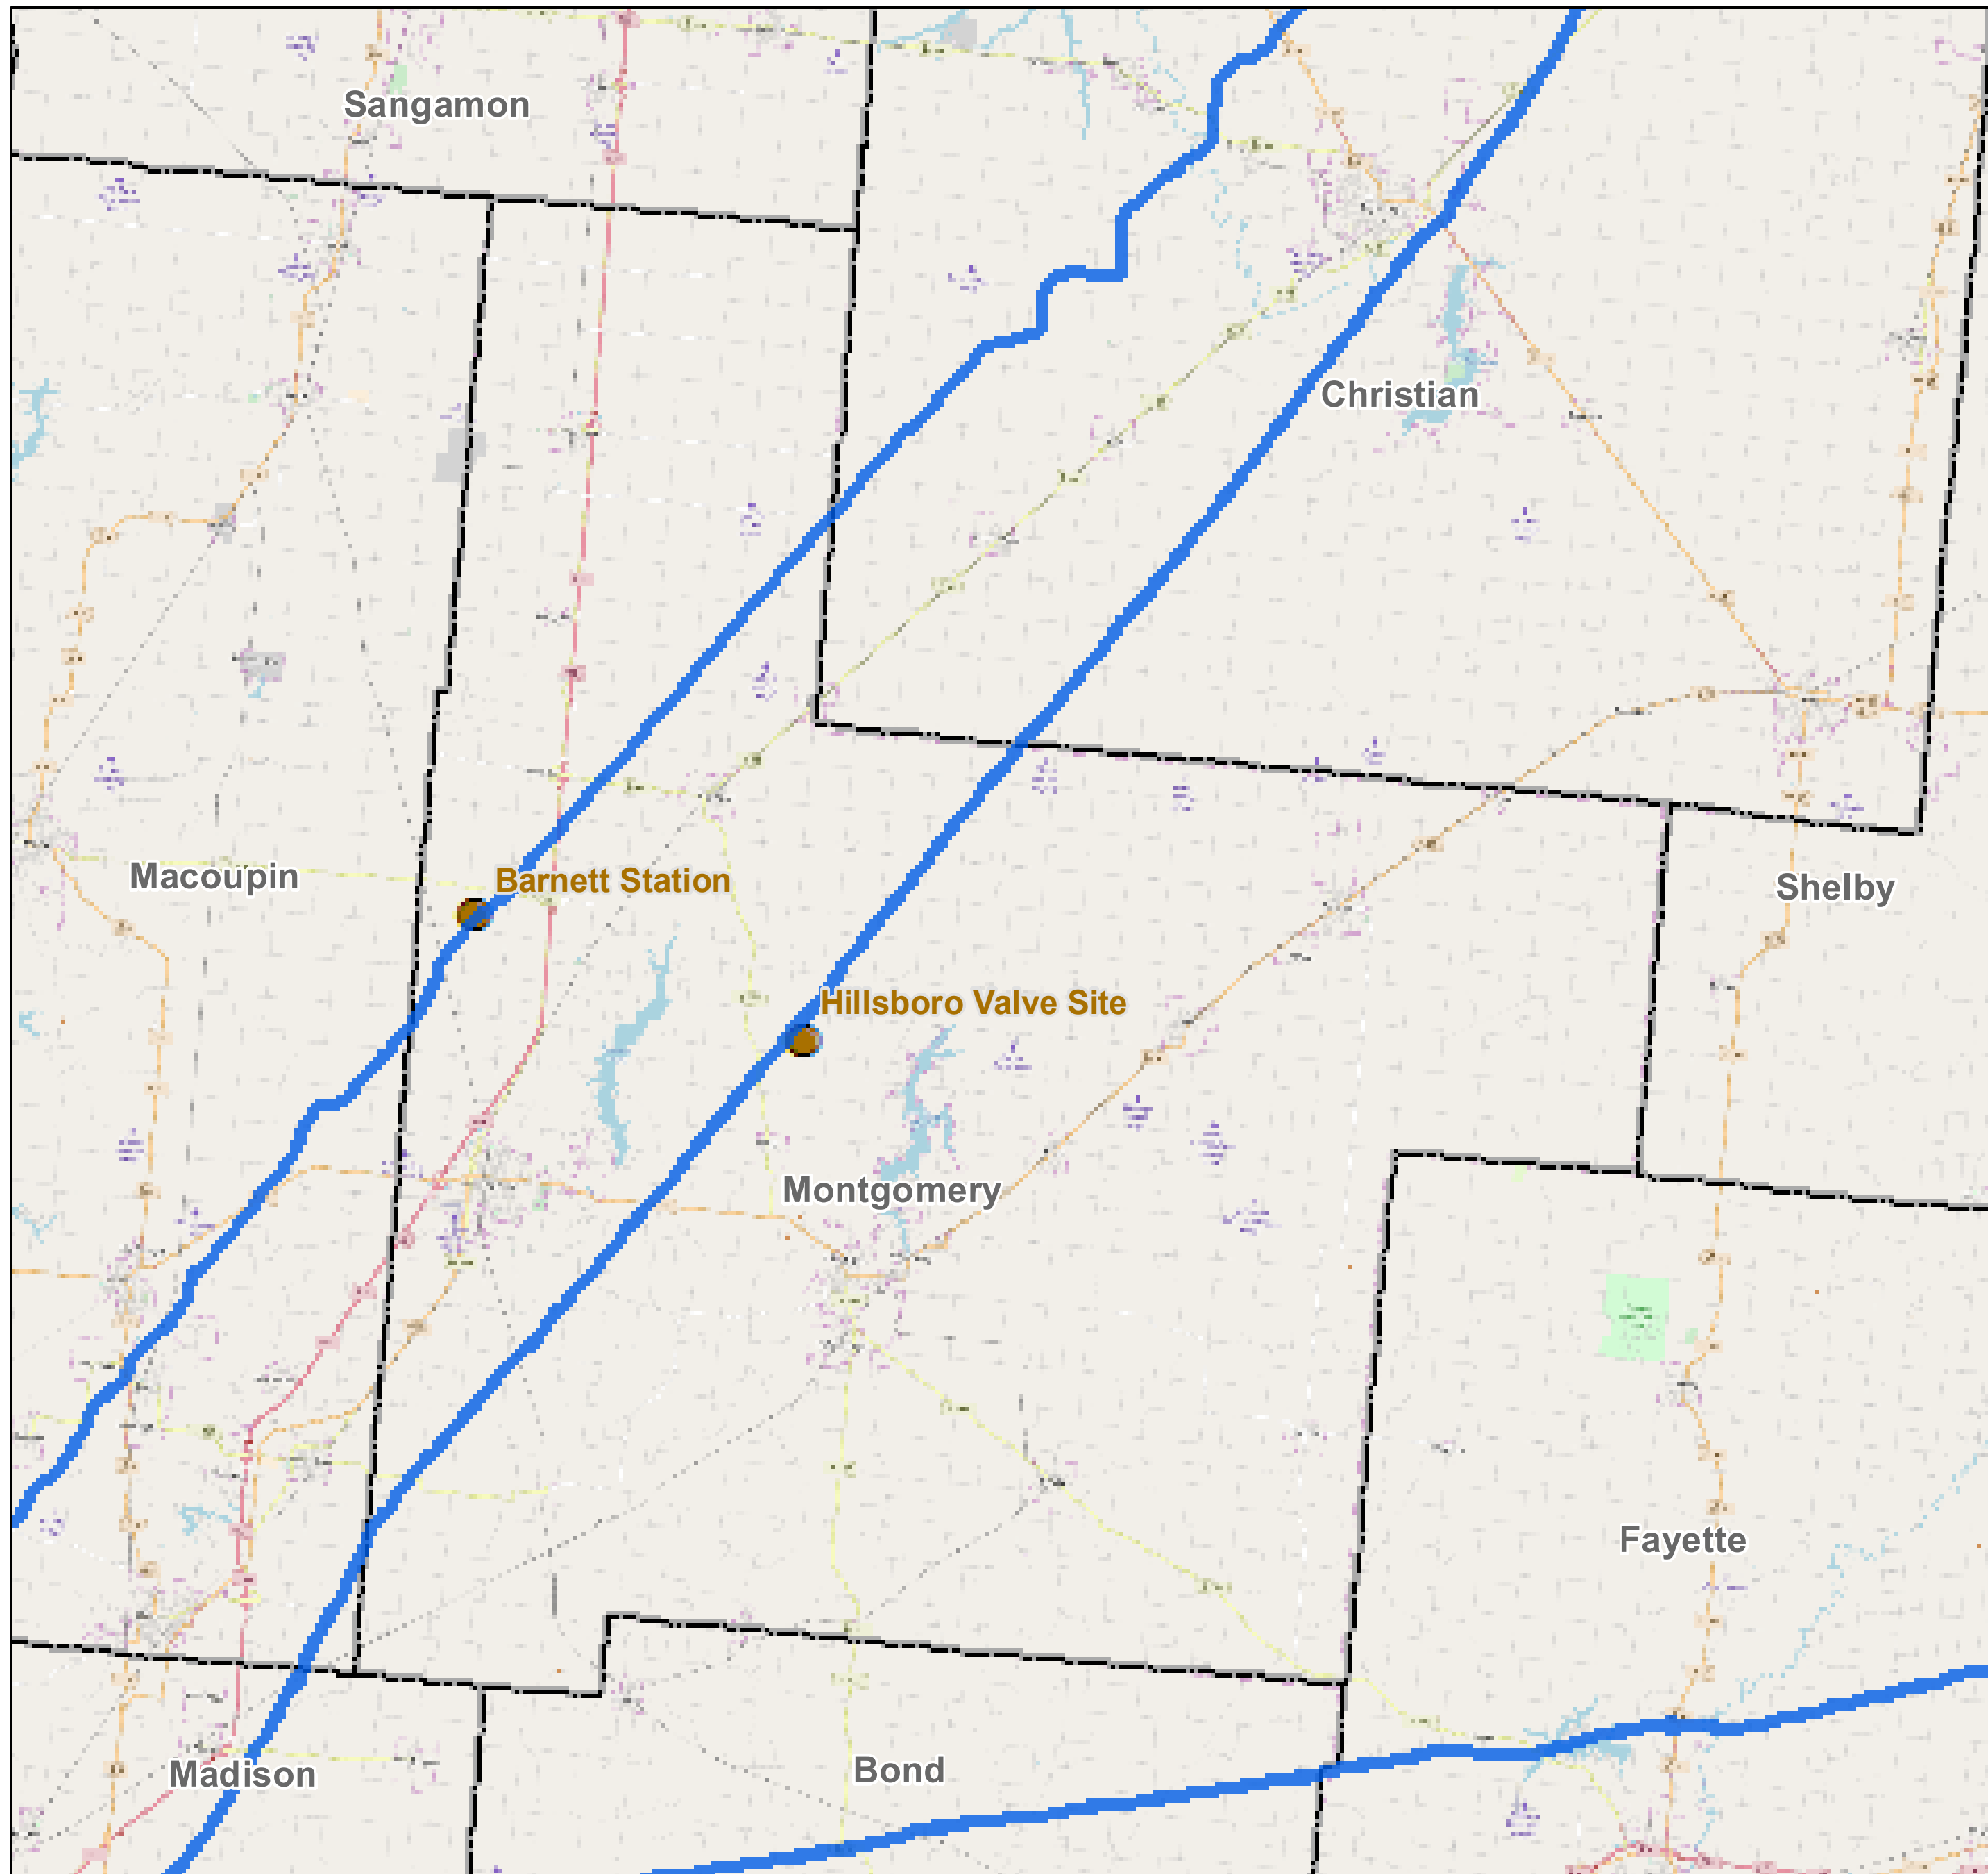

# County: Montgomery, Illinois

**BUCKEYE PARTNERS, L.P.**

For more detailed pipeline information see the NPMS public viewer at: [www.npms.phmsa.dot.gov](http://www.npms.phmsa.dot.gov)

1 in = 3.27 miles

## Legend

- Buckeye Pipelines (4)
- Buckeye Facilities (2)
- State Boundaries
- County Boundaries

This map is not intended to be used to physically locate Buckeye's facilities. Facilities and other features are not to scale. Before conducting any excavation activities, you must first call your state One Call System to have all underground facilities physically located.