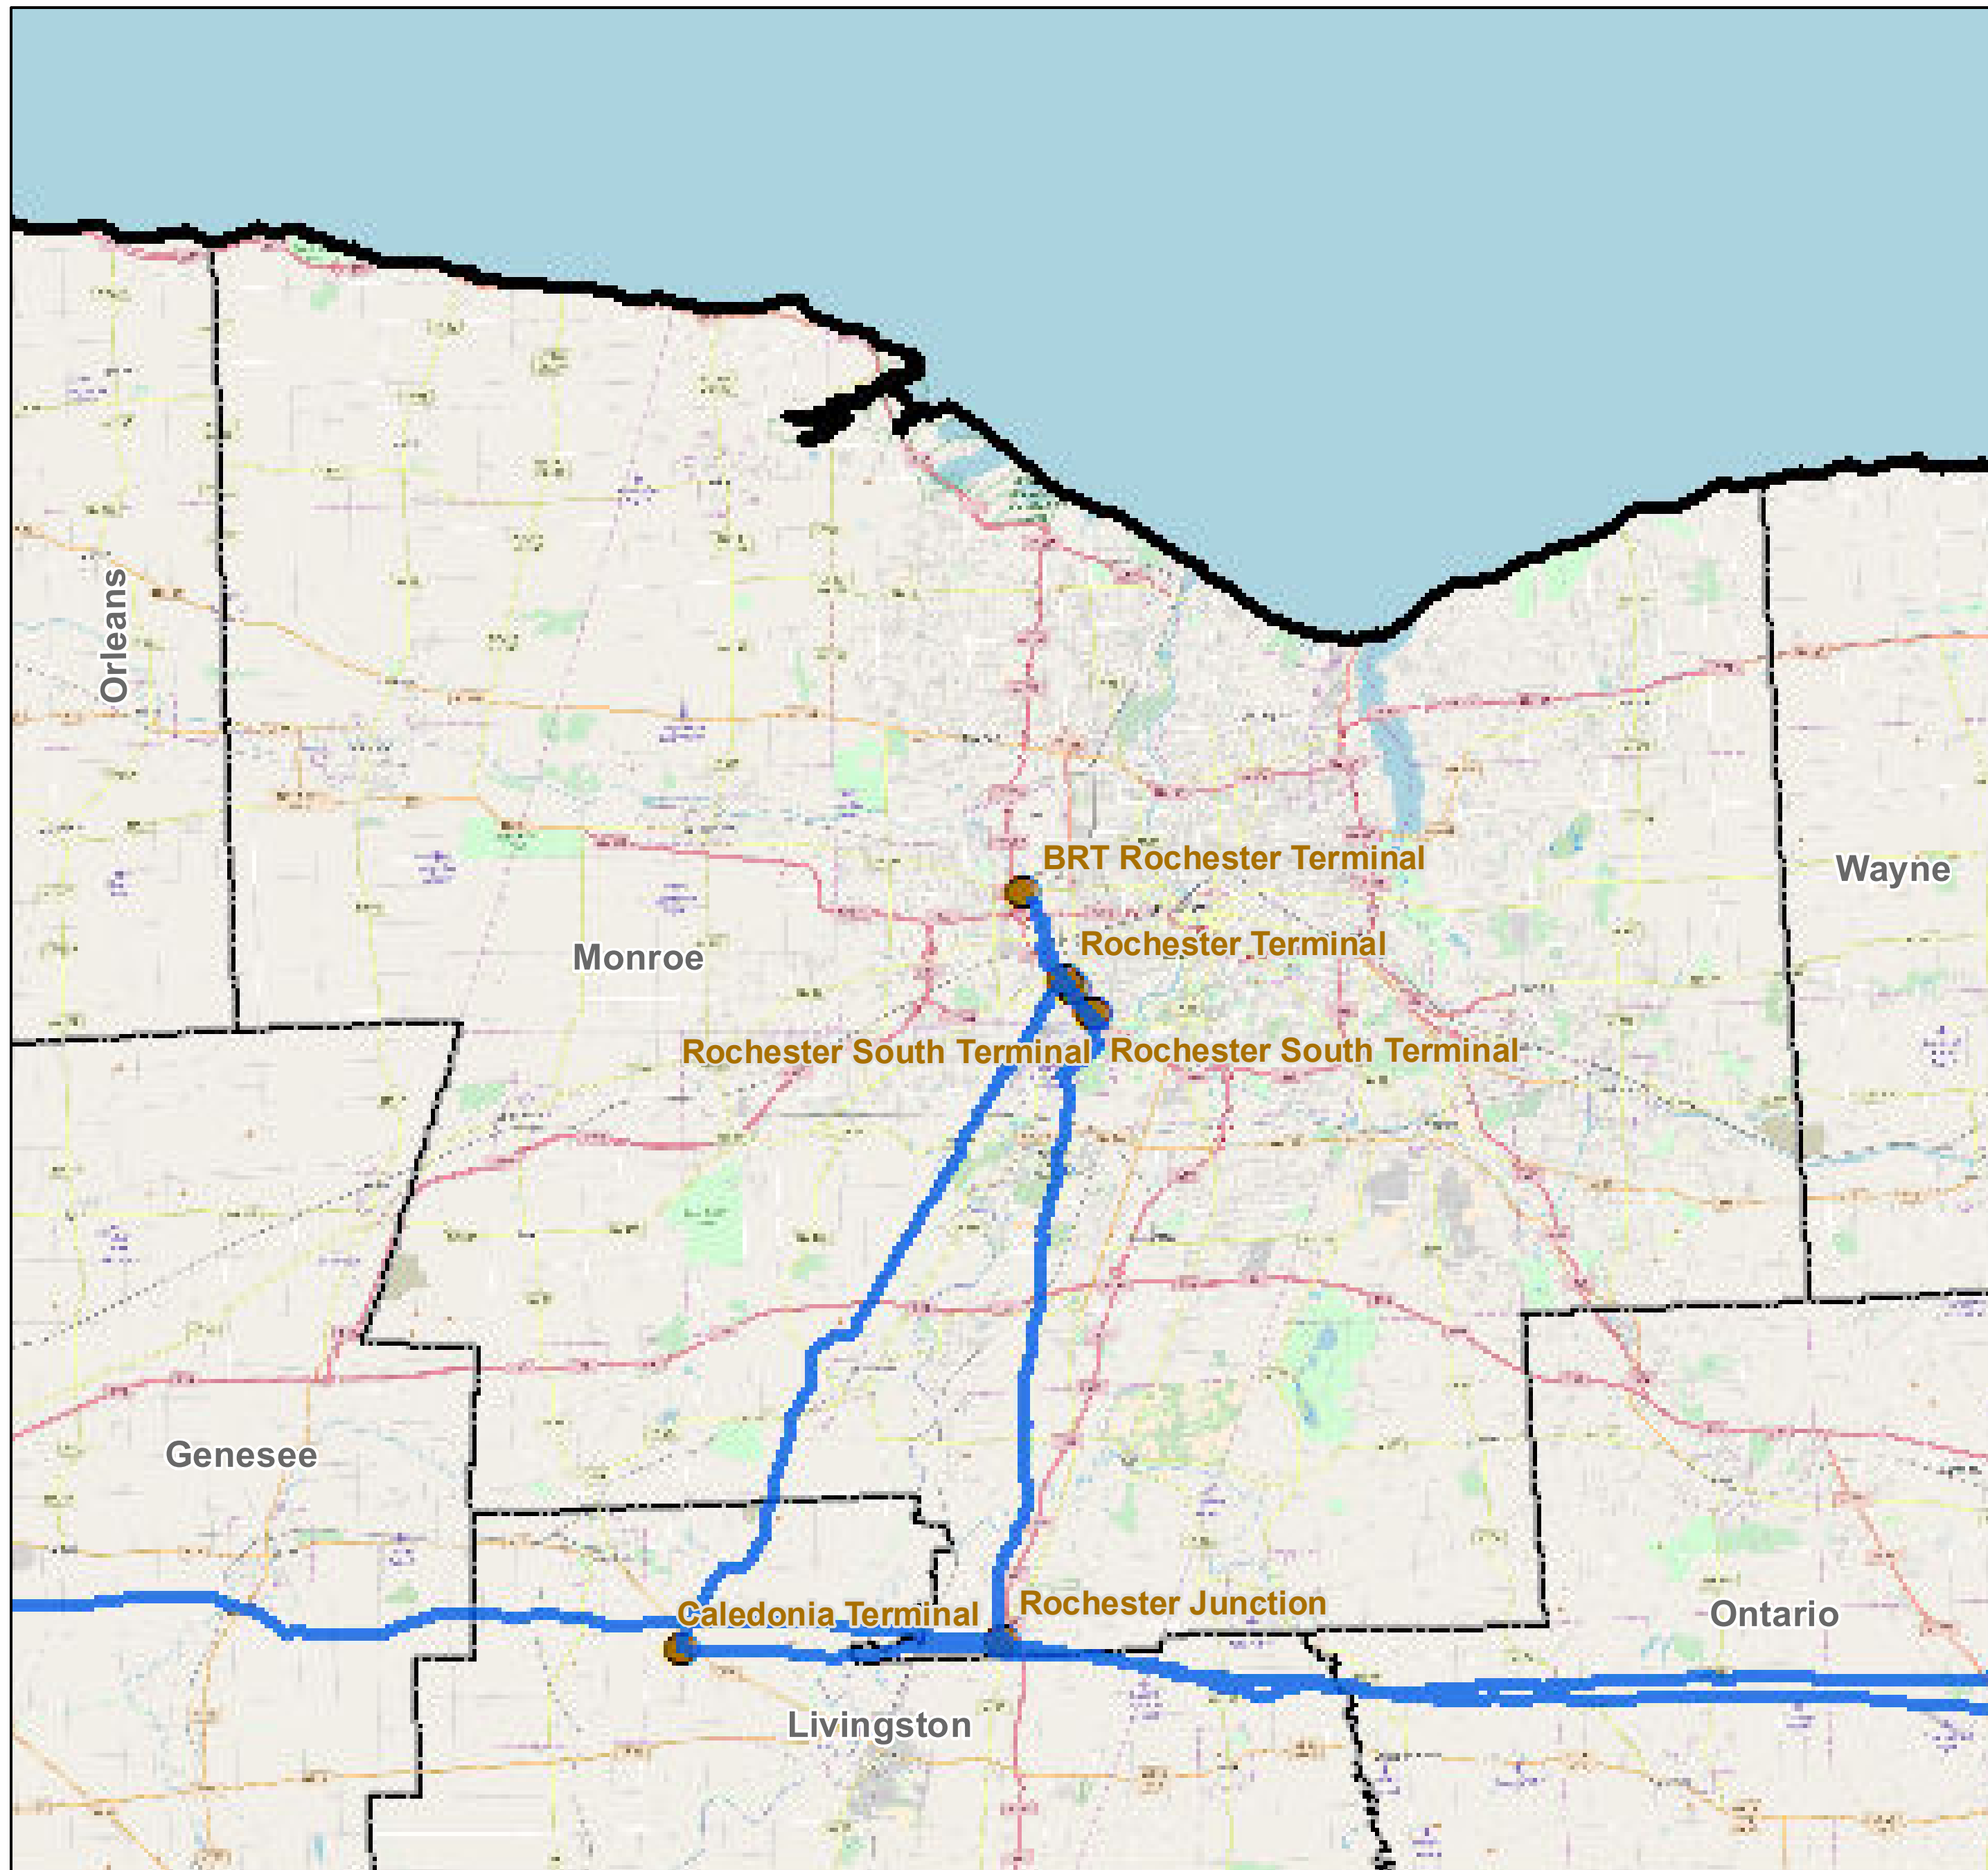

# County: Monroe, New York

**BUCKEYE PARTNERS, L.P.**

For more detailed pipeline information see the NPMS public viewer at: [www.npms.phmsa.dot.gov](http://www.npms.phmsa.dot.gov)

1 in = 2.70 miles

## Legend

- Buckeye Pipelines (15)
- Buckeye Facilities (6)
- State Boundaries
- County Boundaries

This map is not intended to be used to physically locate Buckeye's facilities. Facilities and other features are not to scale. Before conducting any excavation activities, you must first call your state One Call System to have all underground facilities physically located.