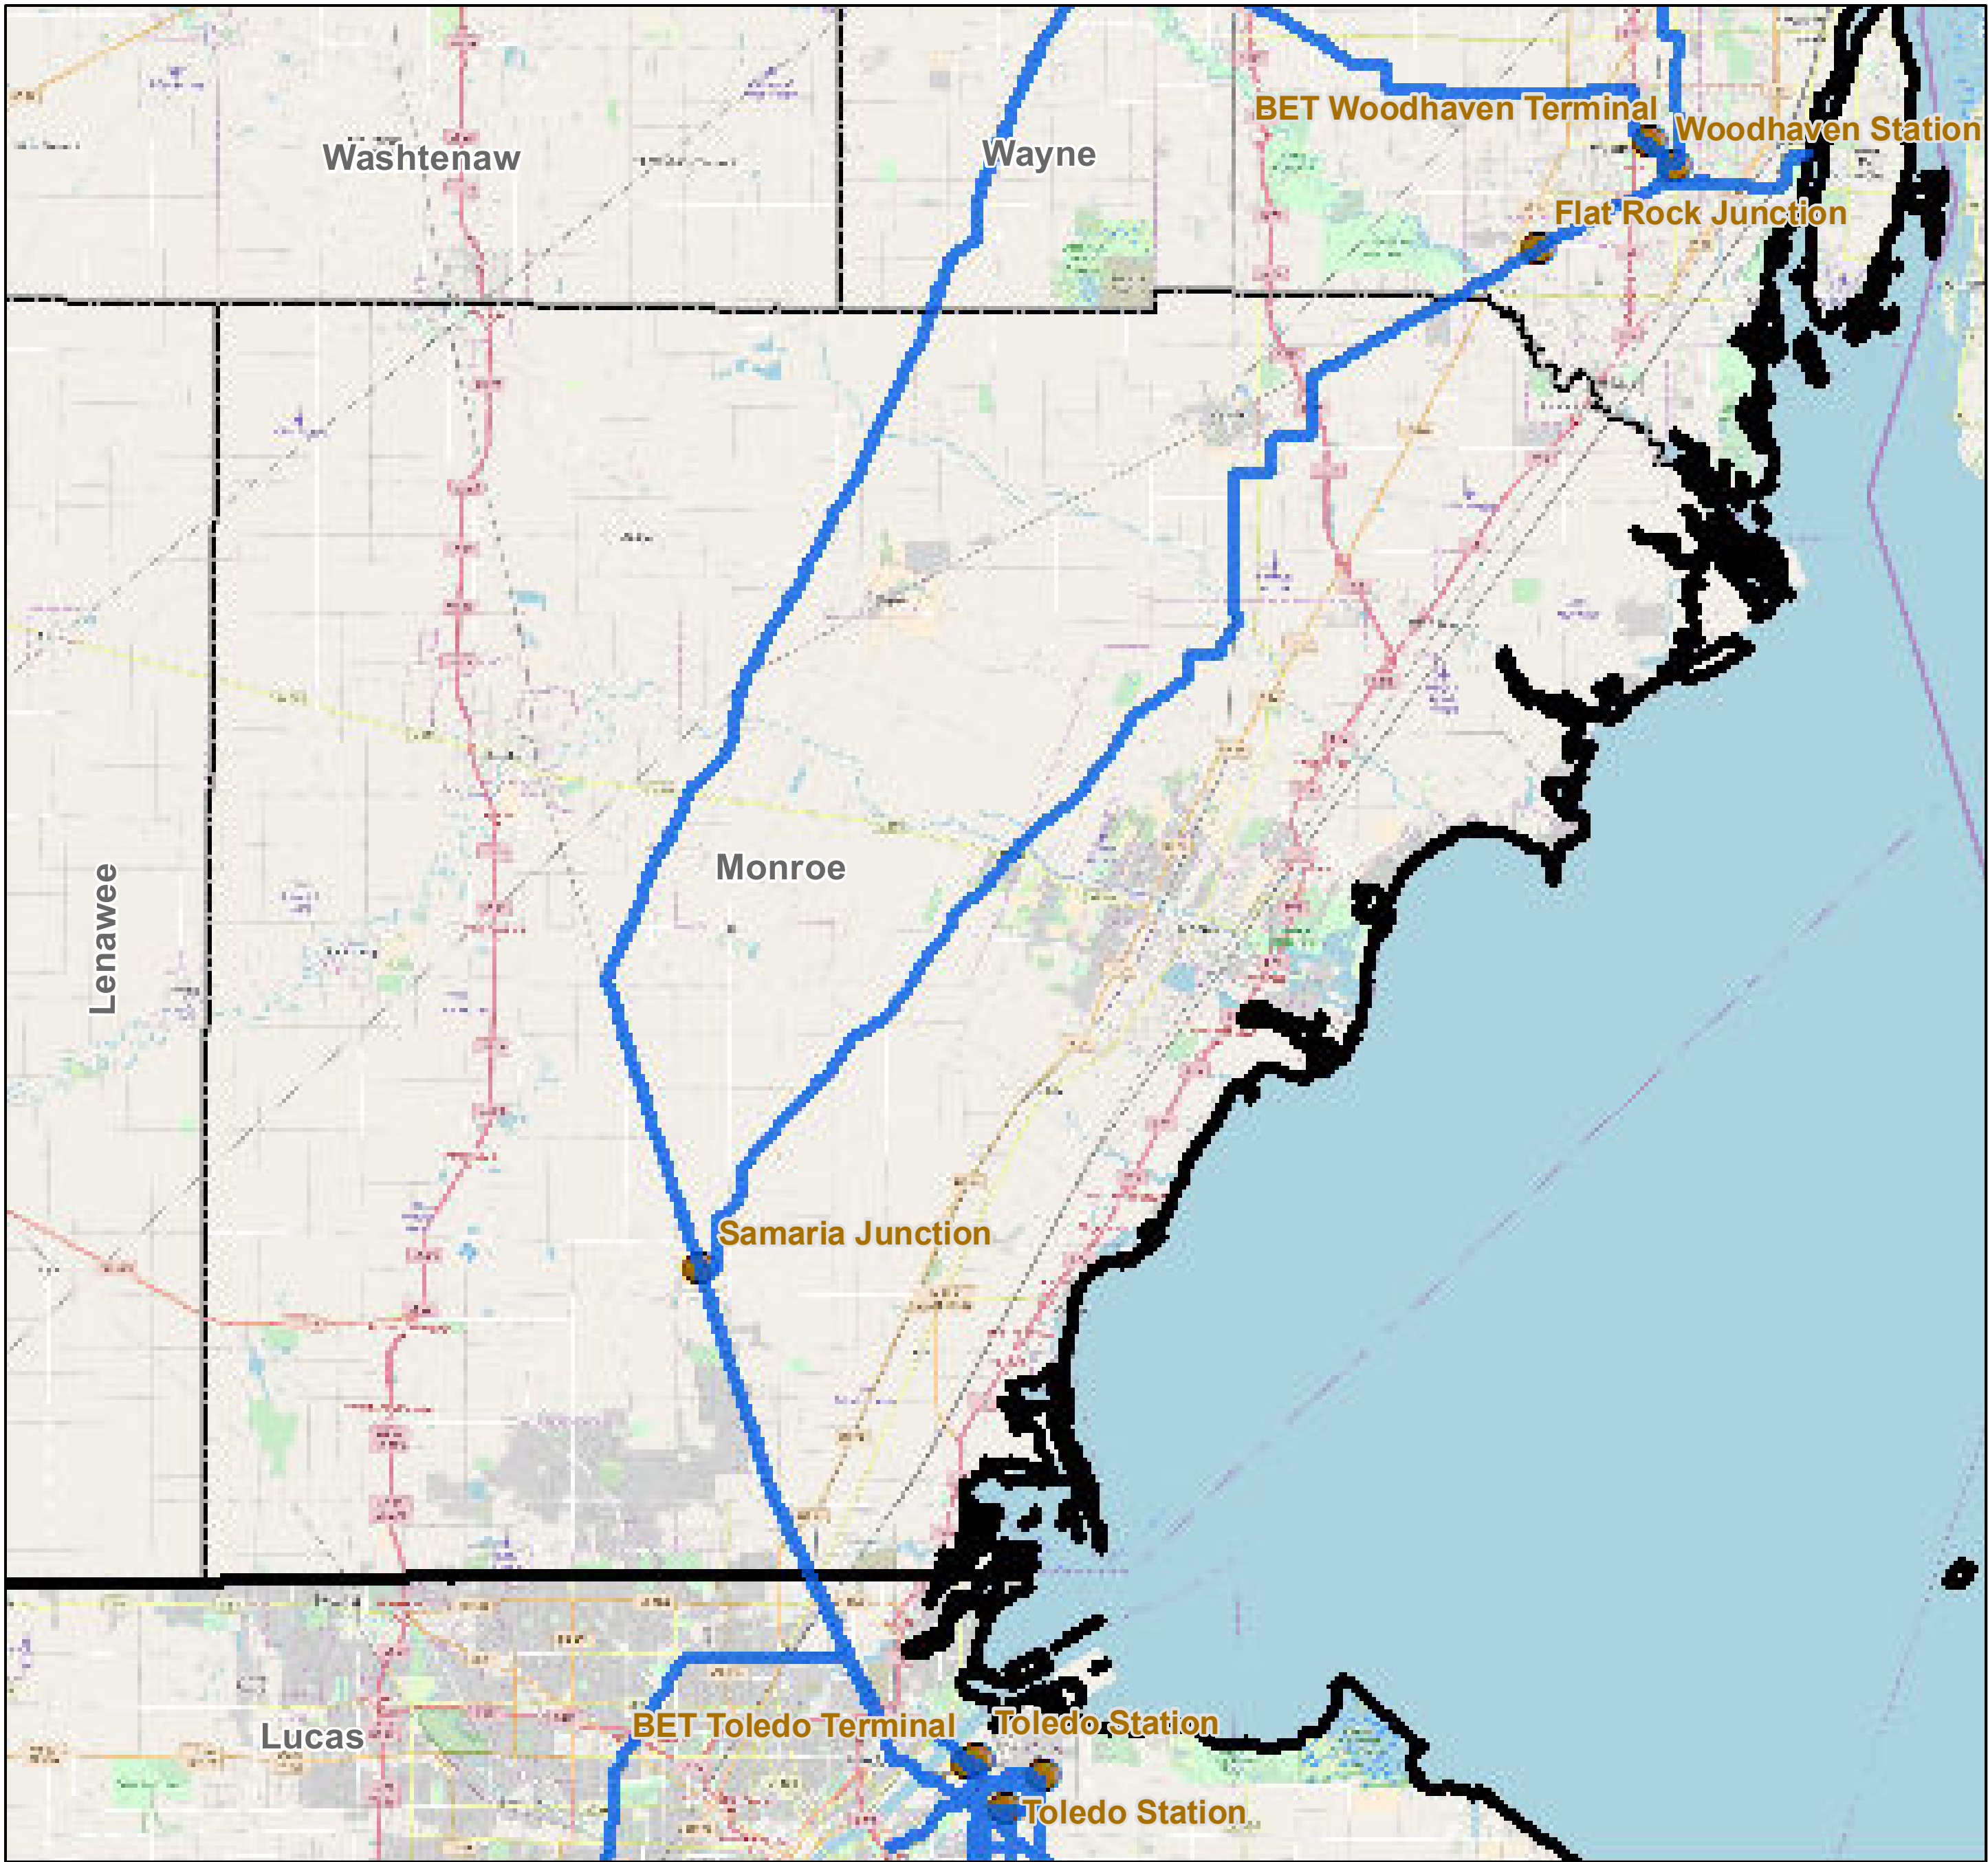

County: Monroe, Michigan

BUCKEYE PARTNERS, L.P.

For more detailed pipeline information see the NPMS public viewer at:
www.npms.phmsa.dot.gov

1 in = 2.56 miles

Legend

- Buckeye Pipelines (6)
- Buckeye Facilities (1)
- State Boundaries
- County Boundaries

This map is not intended to be used to physically locate Buckeye's facilities. Facilities and other features are not to scale. Before conducting any excavation activities, you must first call your state One Call System to have all underground facilities physically located.