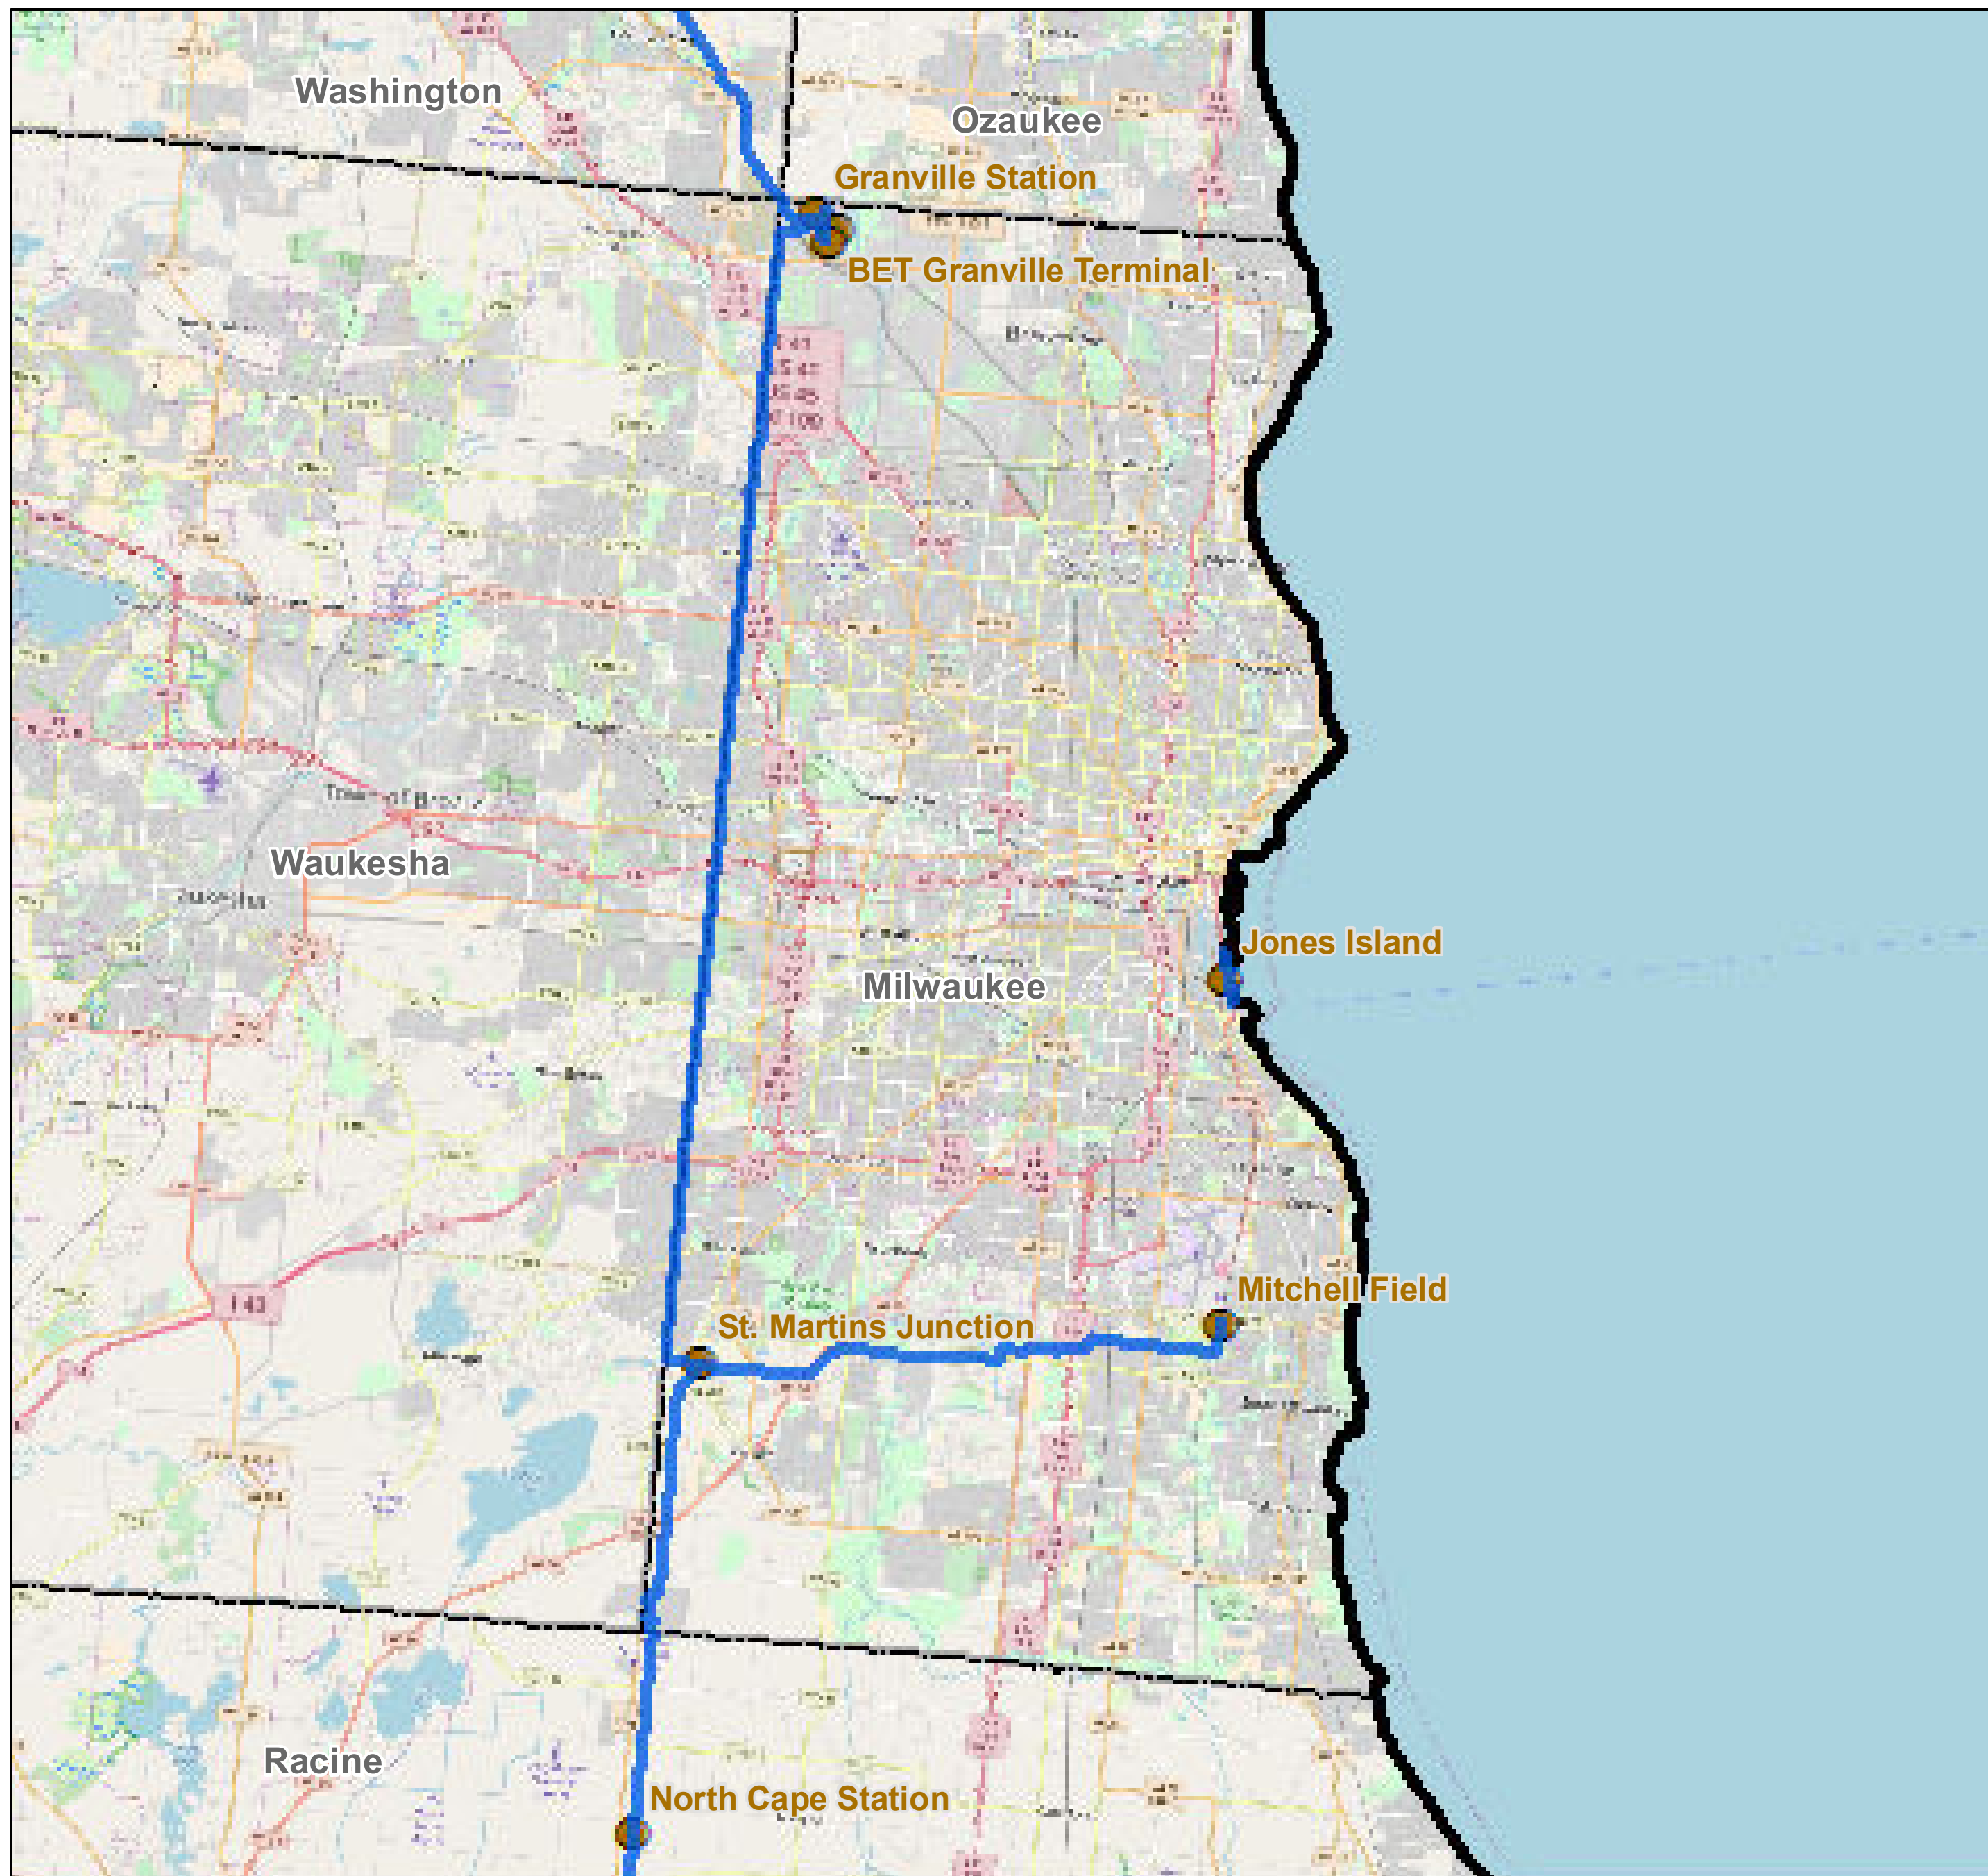

# County: Milwaukee, Wisconsin

**BUCKEYE PARTNERS, L.P.**

For more detailed pipeline information see the NPMS public viewer at: [www.npms.phmsa.dot.gov](http://www.npms.phmsa.dot.gov)

1 in = 2.24 miles

## Legend

-  Buckeye Pipelines (39)
-  Buckeye Facilities (6)
-  State Boundaries
-  County Boundaries

This map is not intended to be used to physically locate Buckeye's facilities. Facilities and other features are not to scale. Before conducting any excavation activities, you must first call your state One Call System to have all underground facilities physically located.