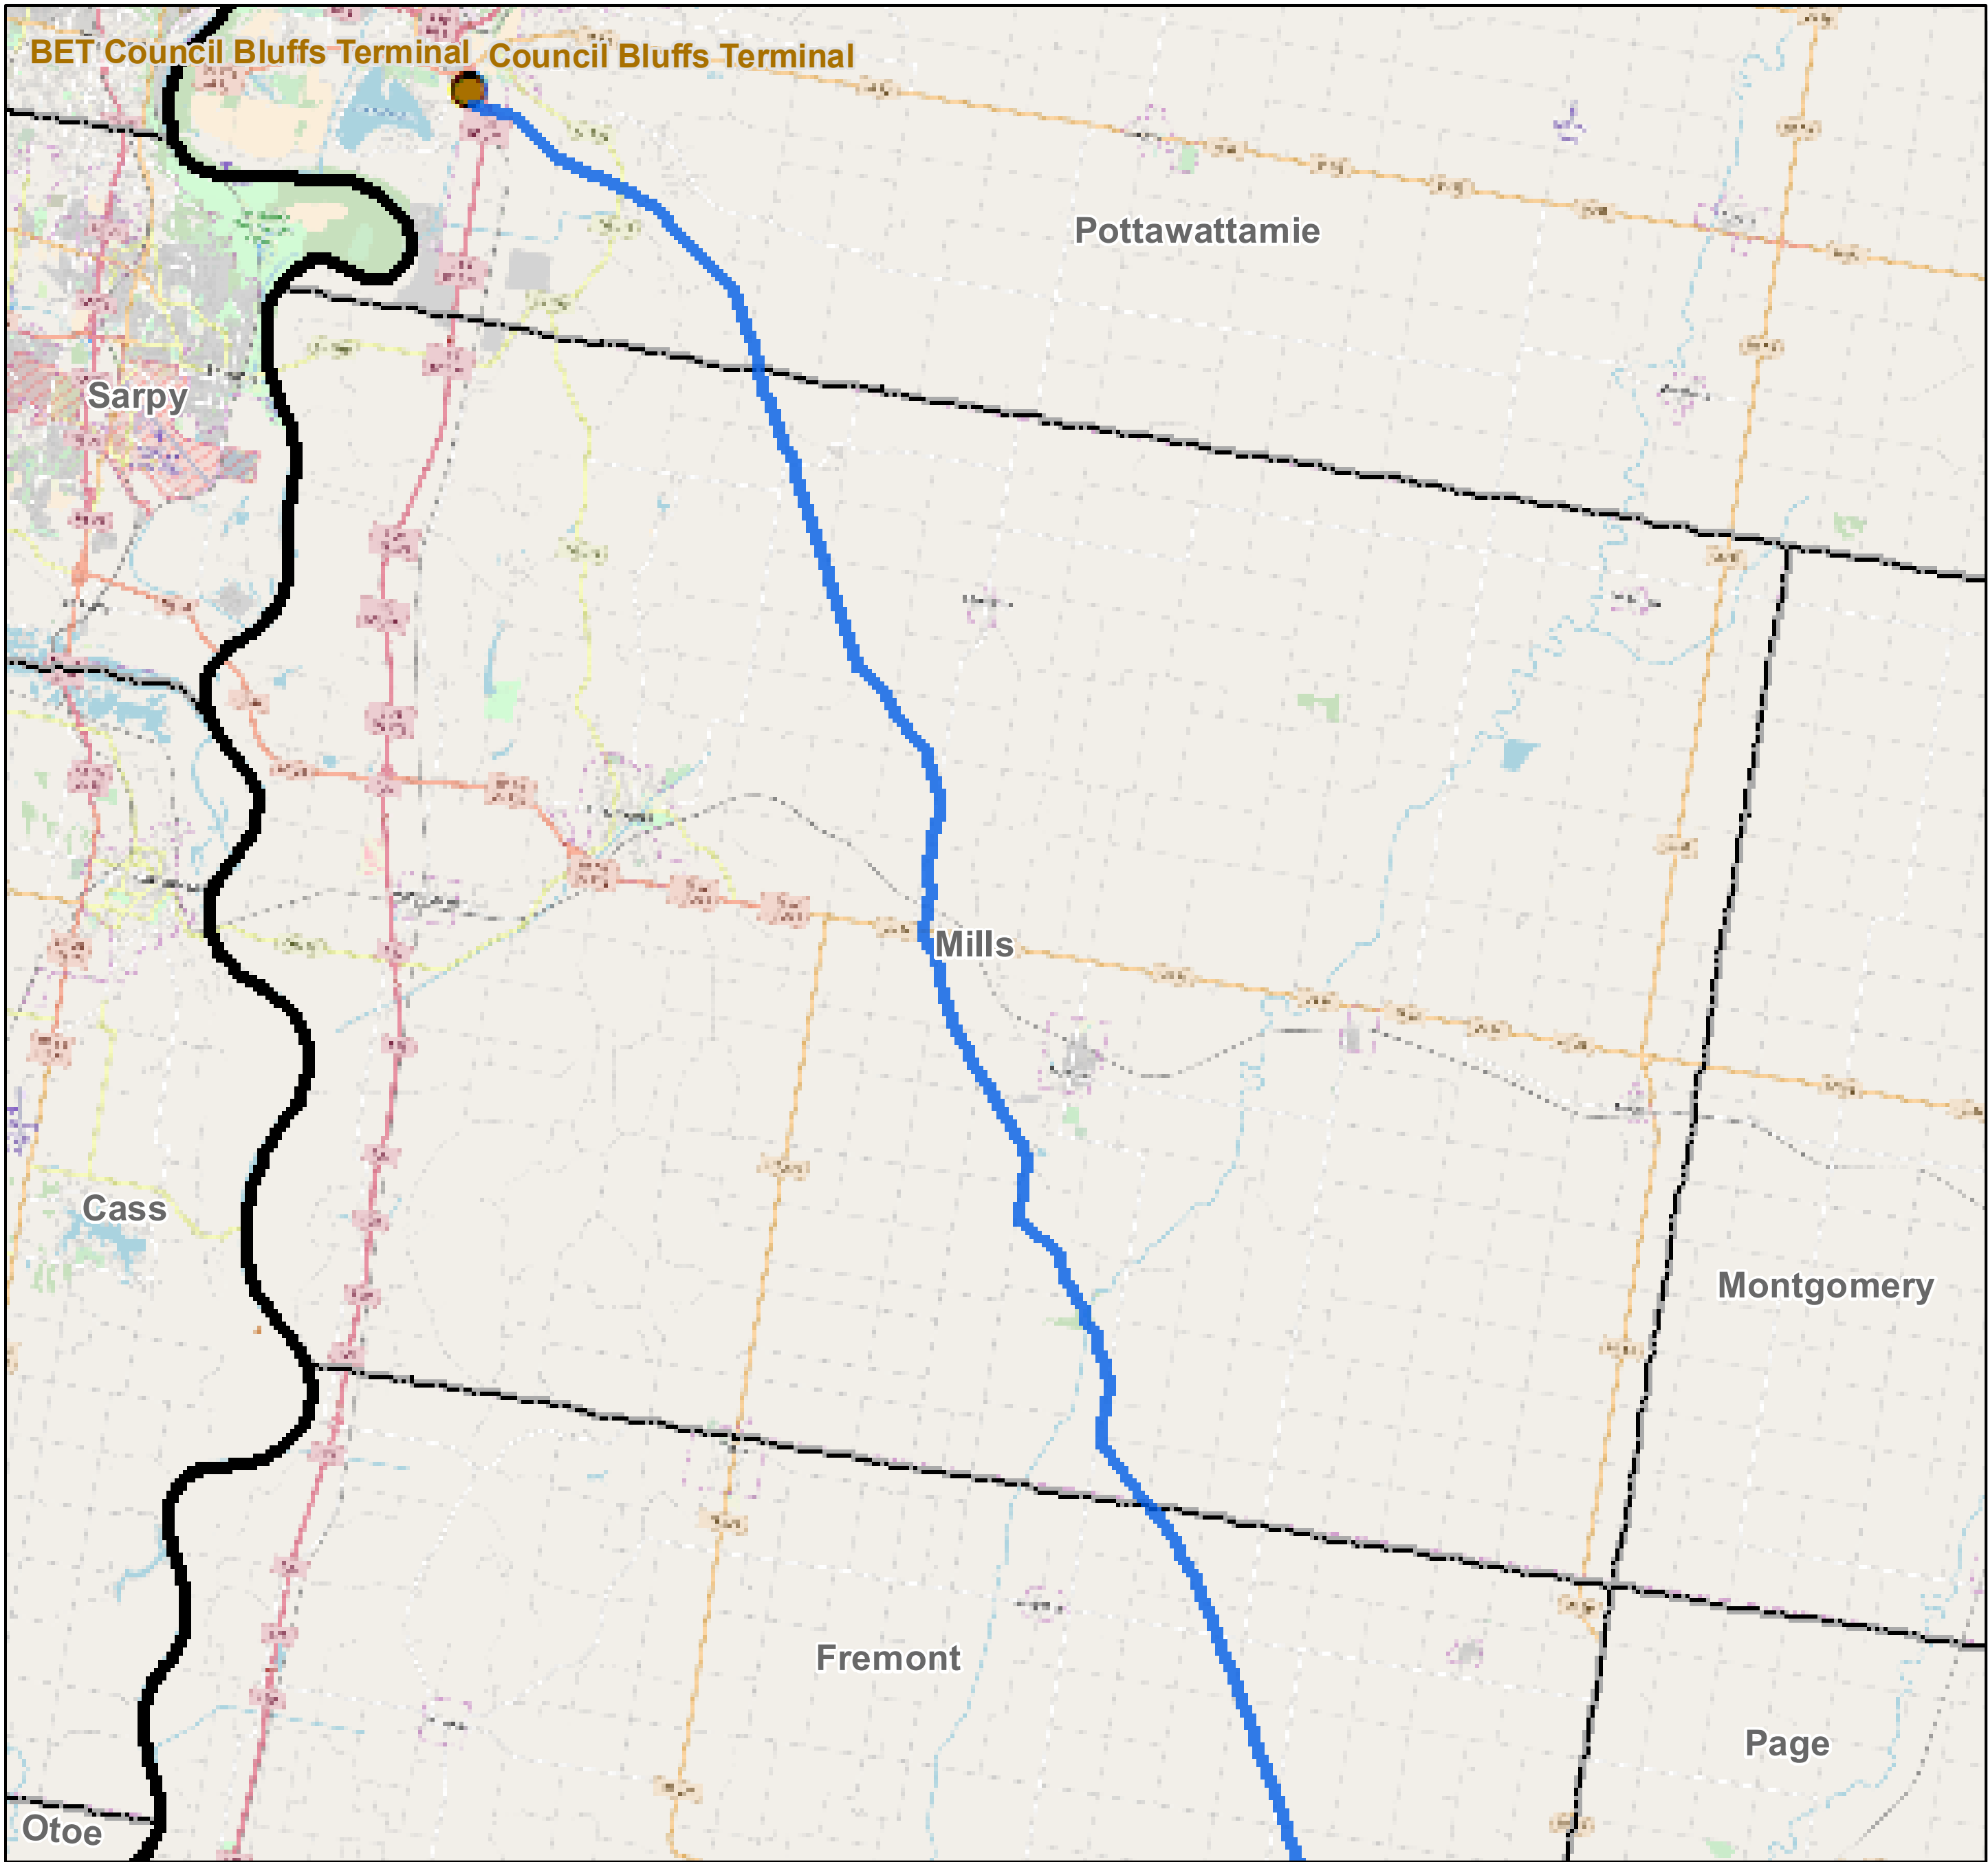

County: Mills, Iowa

BUCKEYE PARTNERS, L.P.

For more detailed pipeline information see the NPMS public viewer at:
www.npms.phmsa.dot.gov

1 in = 2.27 miles

Legend

- Buckeye Pipelines (1)
- Buckeye Facilities (0)
- State Boundaries
- County Boundaries

This map is not intended to be used to physically locate Buckeye's facilities. Facilities and other features are not to scale. Before conducting any excavation activities, you must first call your state One Call System to have all underground facilities physically located.