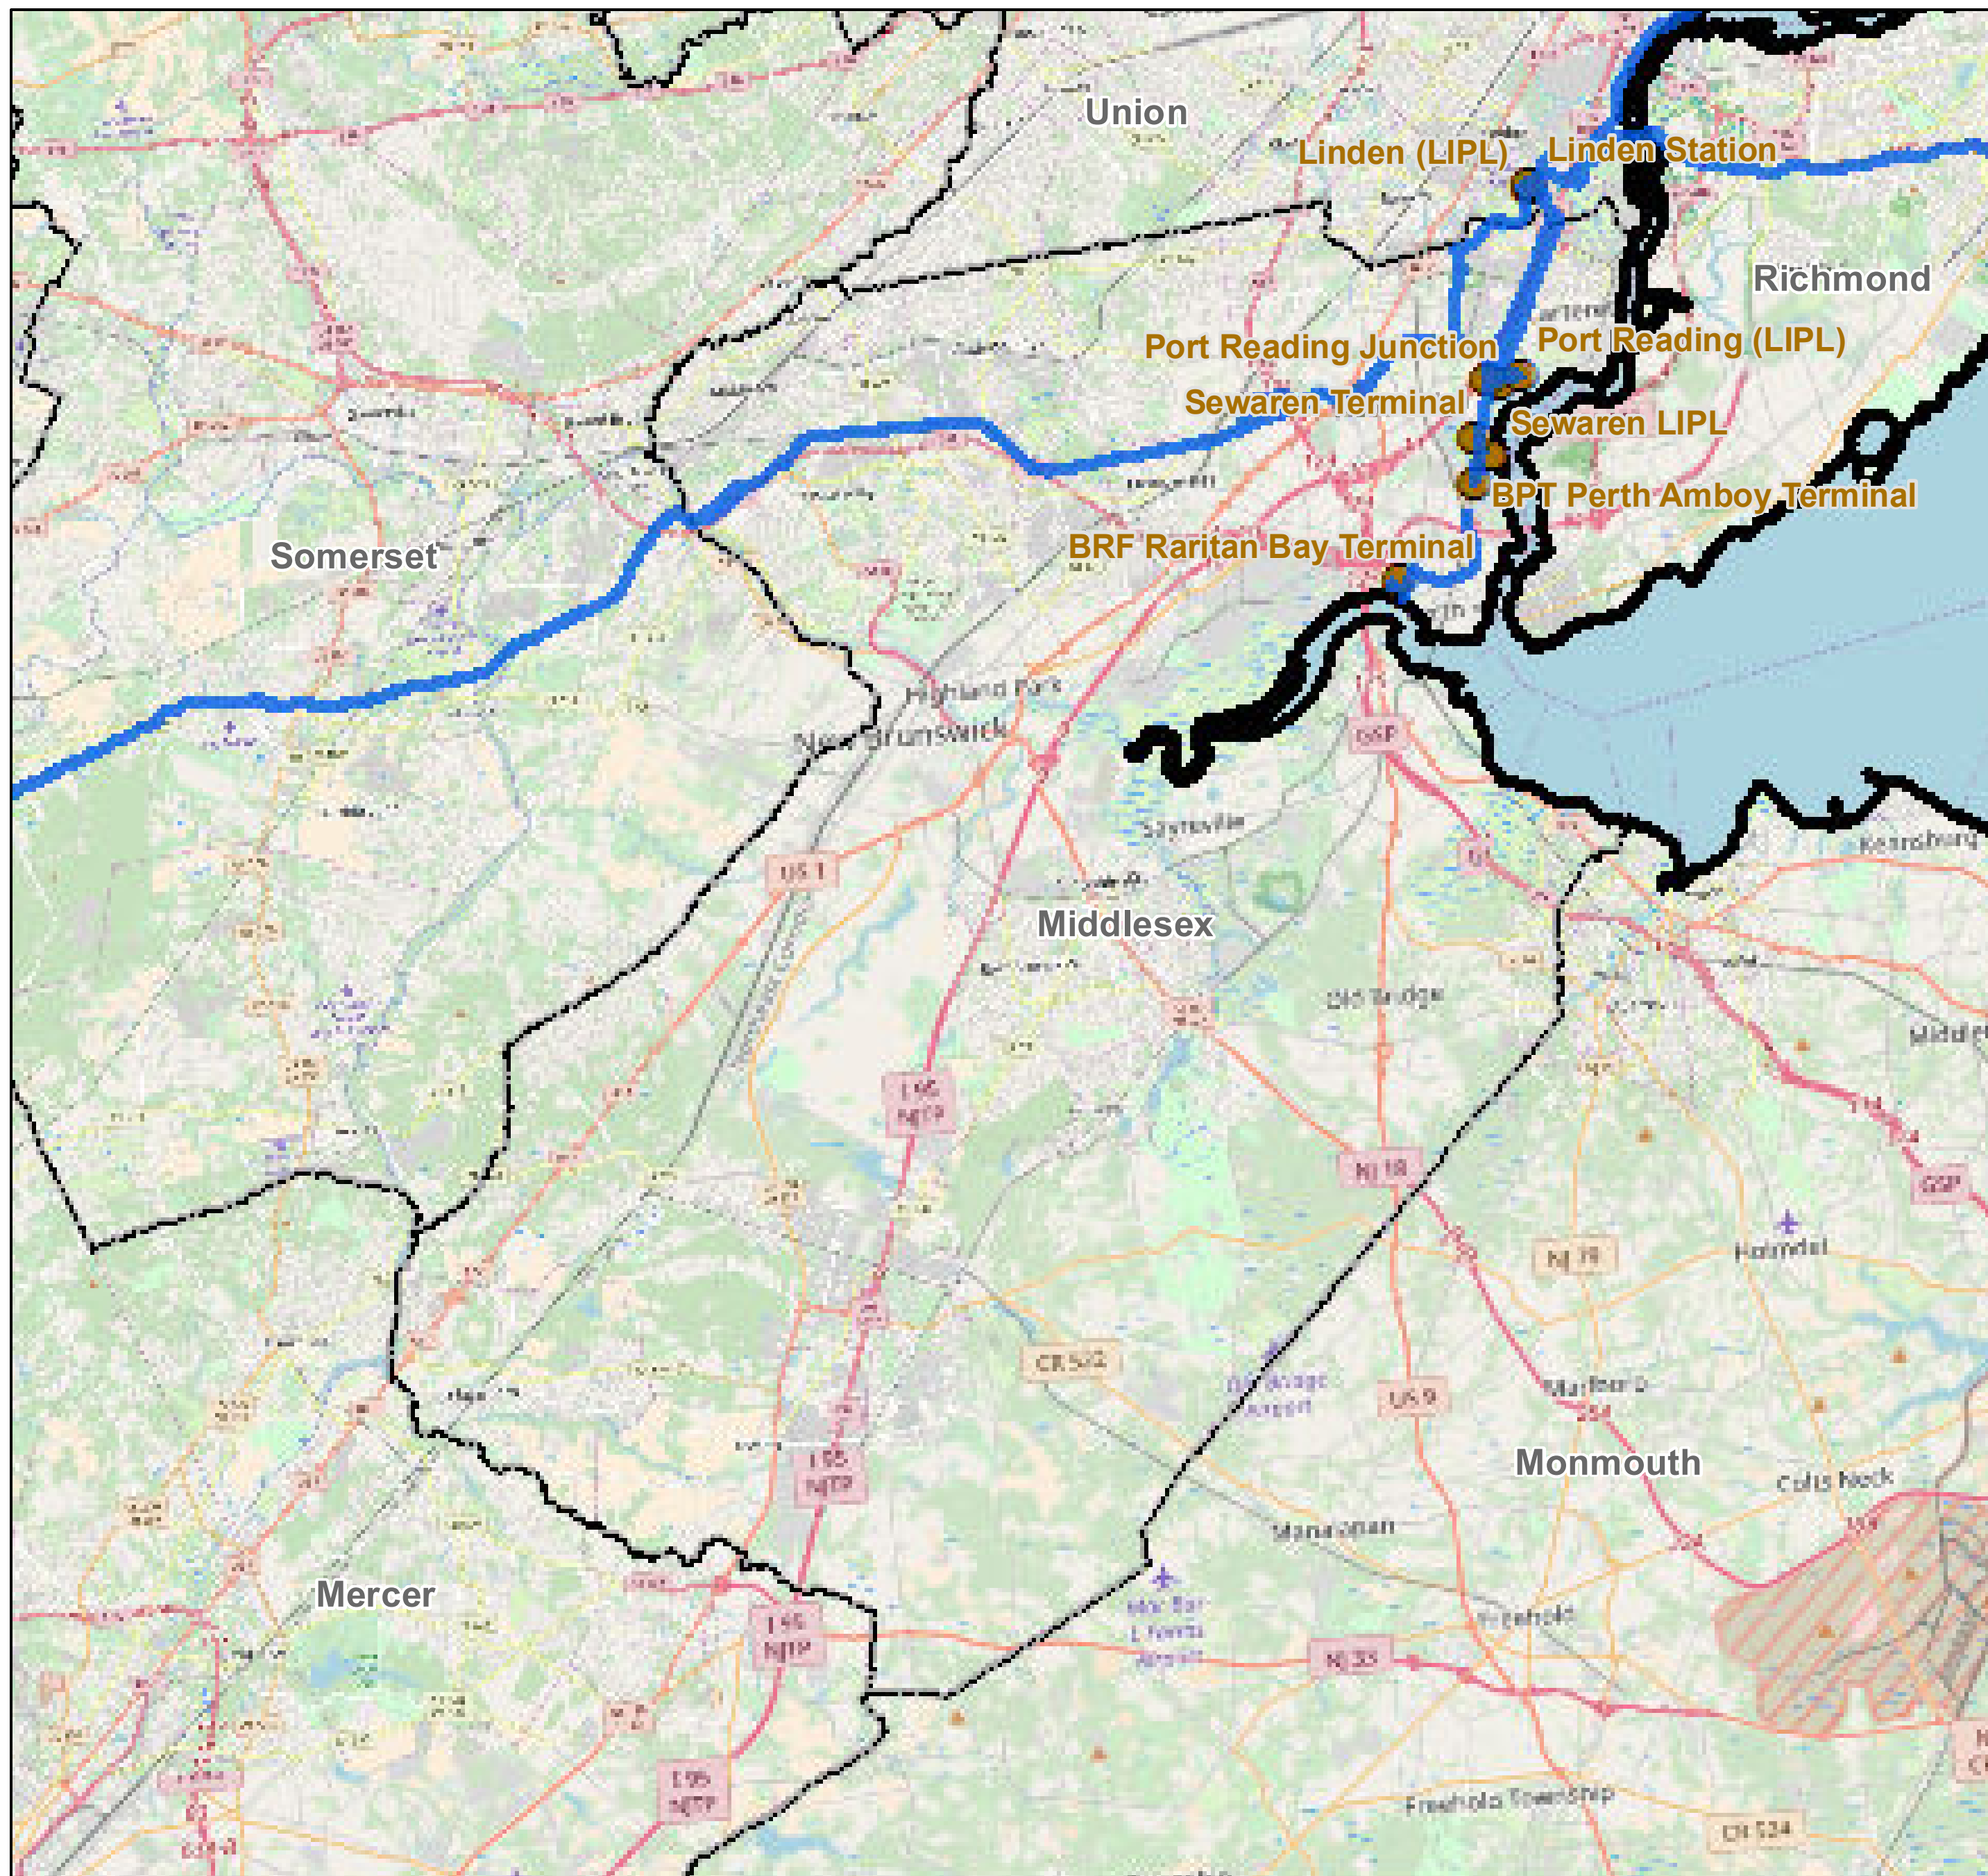

County: Middlesex, New Jersey

BUCKEYE PARTNERS, L.P.

For more detailed pipeline information see the NPMS public viewer at: www.npms.phmsa.dot.gov

1 in = 2.25 miles

Legend

-  Buckeye Pipelines (25)
-  Buckeye Facilities (7)
-  State Boundaries
-  County Boundaries

This map is not intended to be used to physically locate Buckeye's facilities. Facilities and other features are not to scale. Before conducting any excavation activities, you must first call your state One Call System to have all underground facilities physically located.