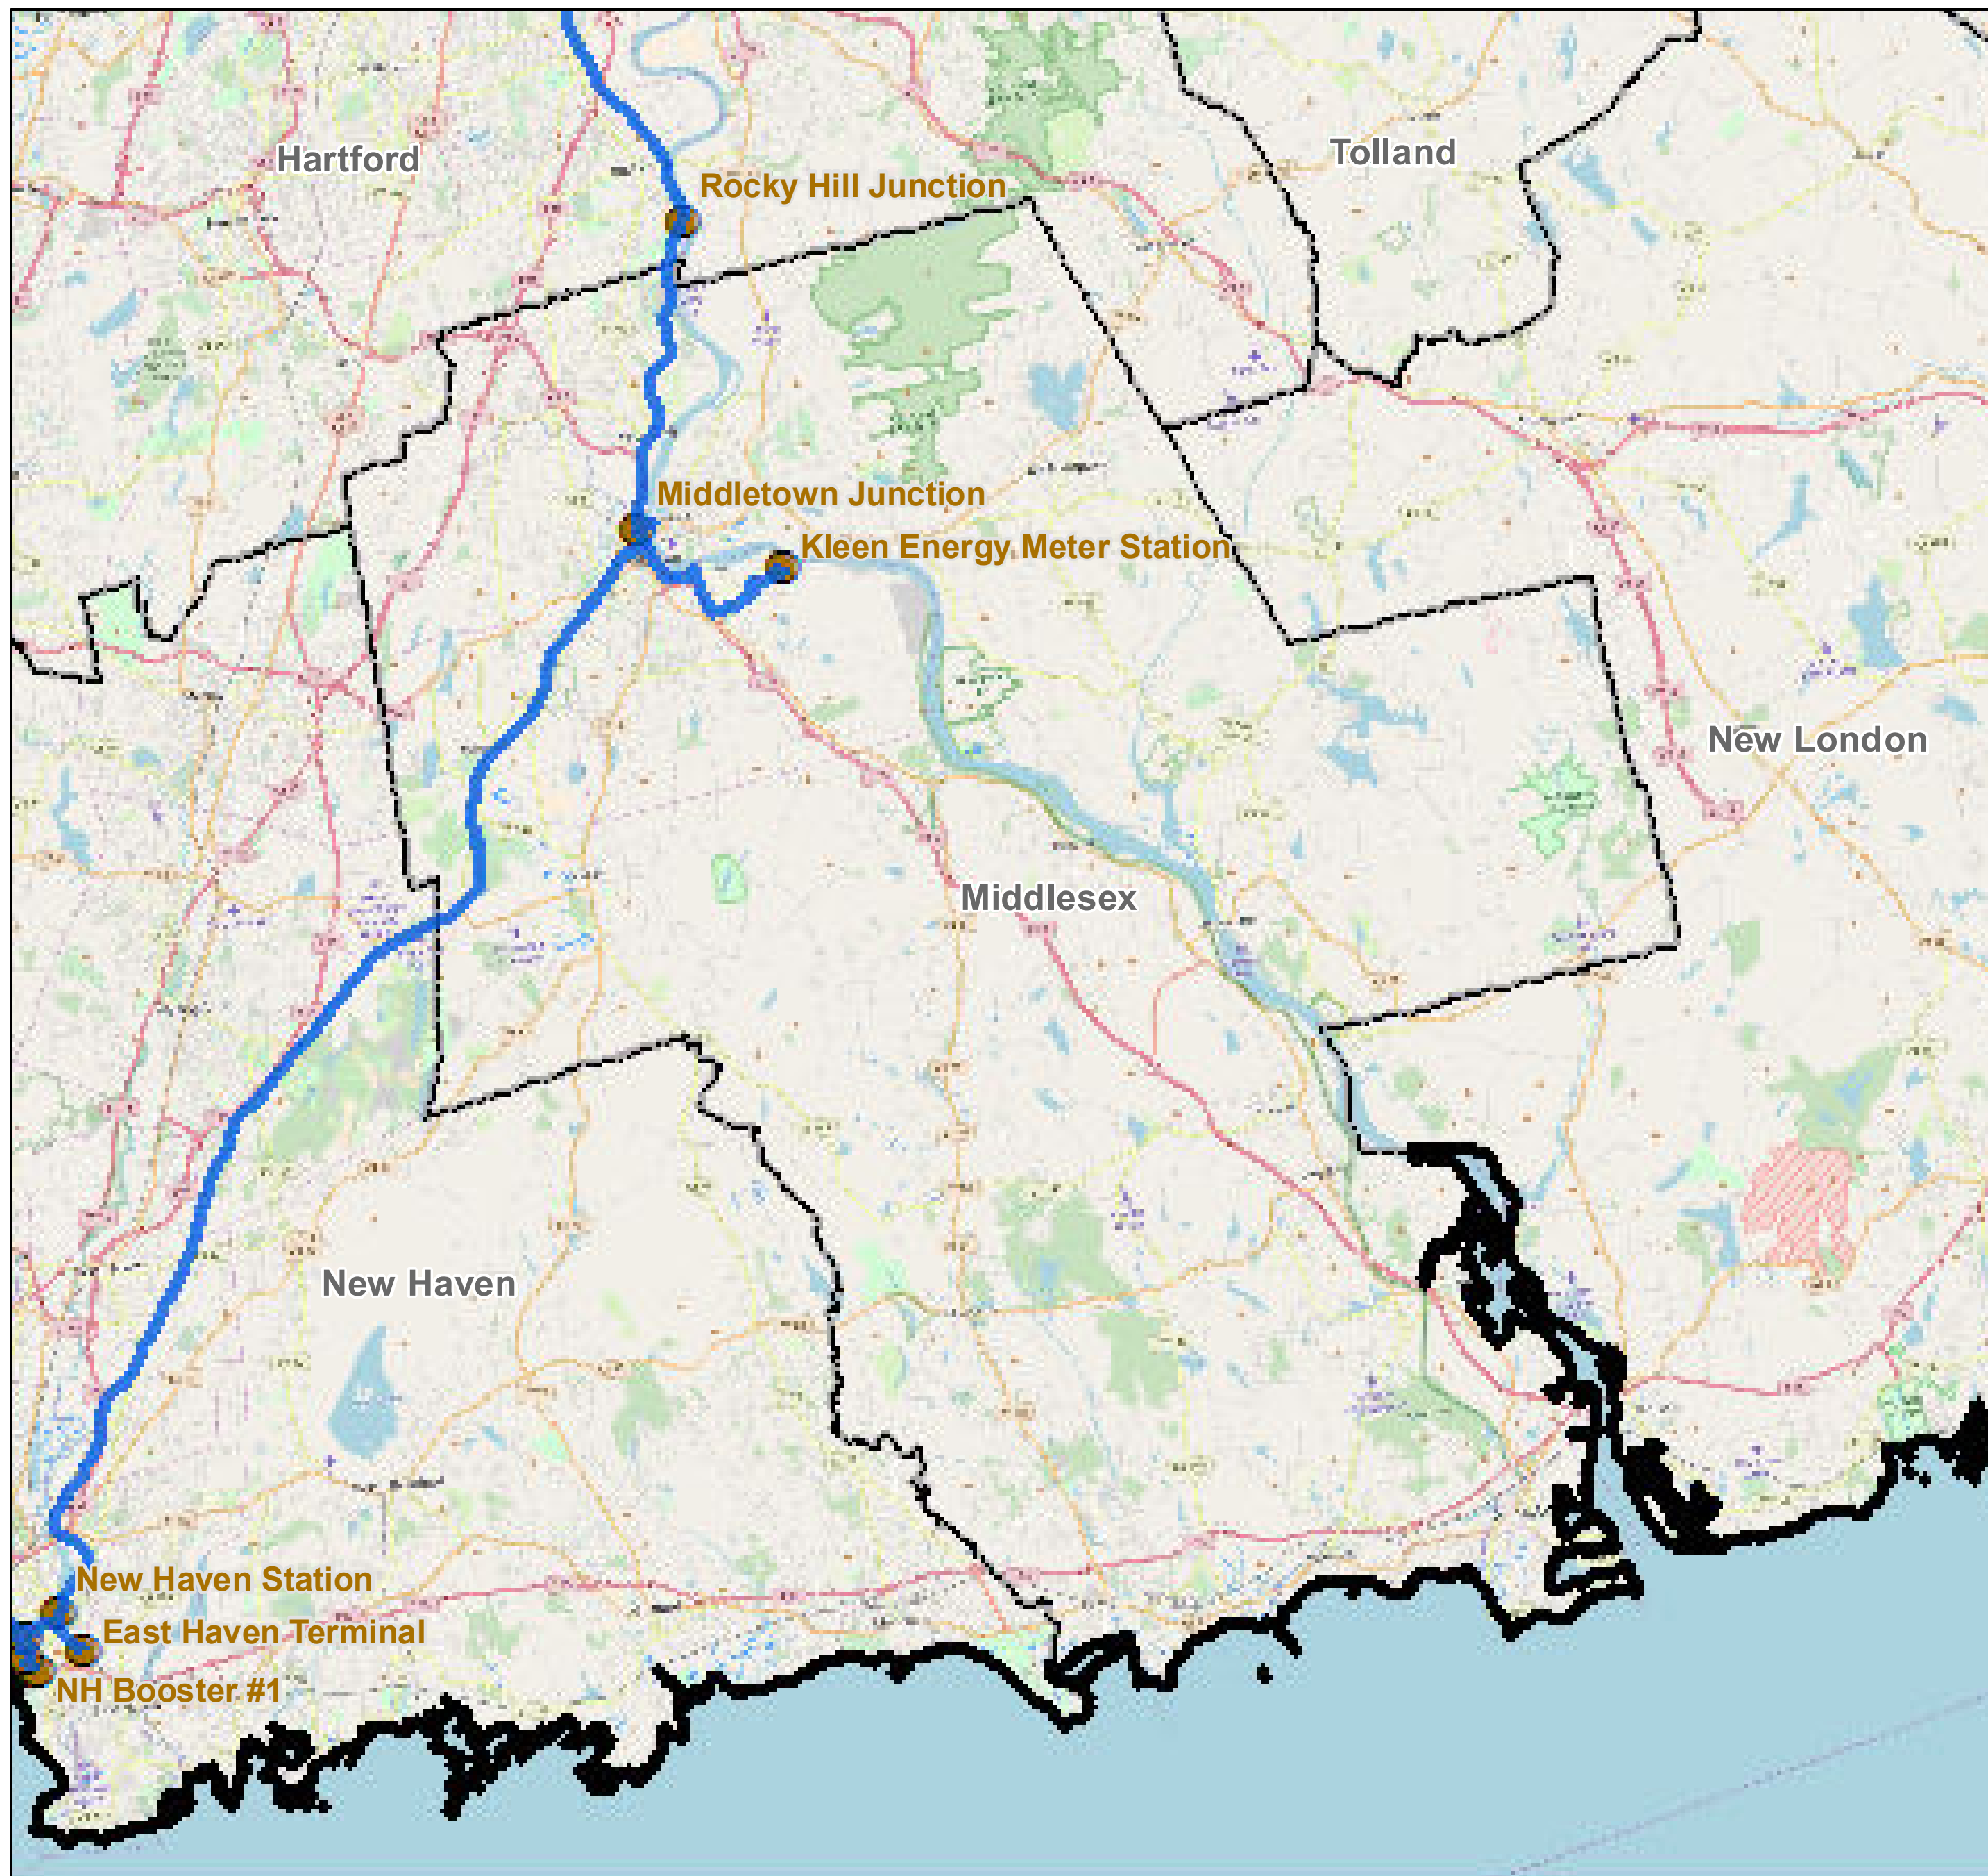

County: Middlesex, Connecticut

BUCKEYE PARTNERS, L.P.

For more detailed pipeline information see the NPMS public viewer at: www.npms.phmsa.dot.gov

1 in = 2.42 miles

Legend

- Buckeye Pipelines (5)
- Buckeye Facilities (2)
- State Boundaries
- County Boundaries

This map is not intended to be used to physically locate Buckeye's facilities. Facilities and other features are not to scale. Before conducting any excavation activities, you must first call your state One Call System to have all underground facilities physically located.