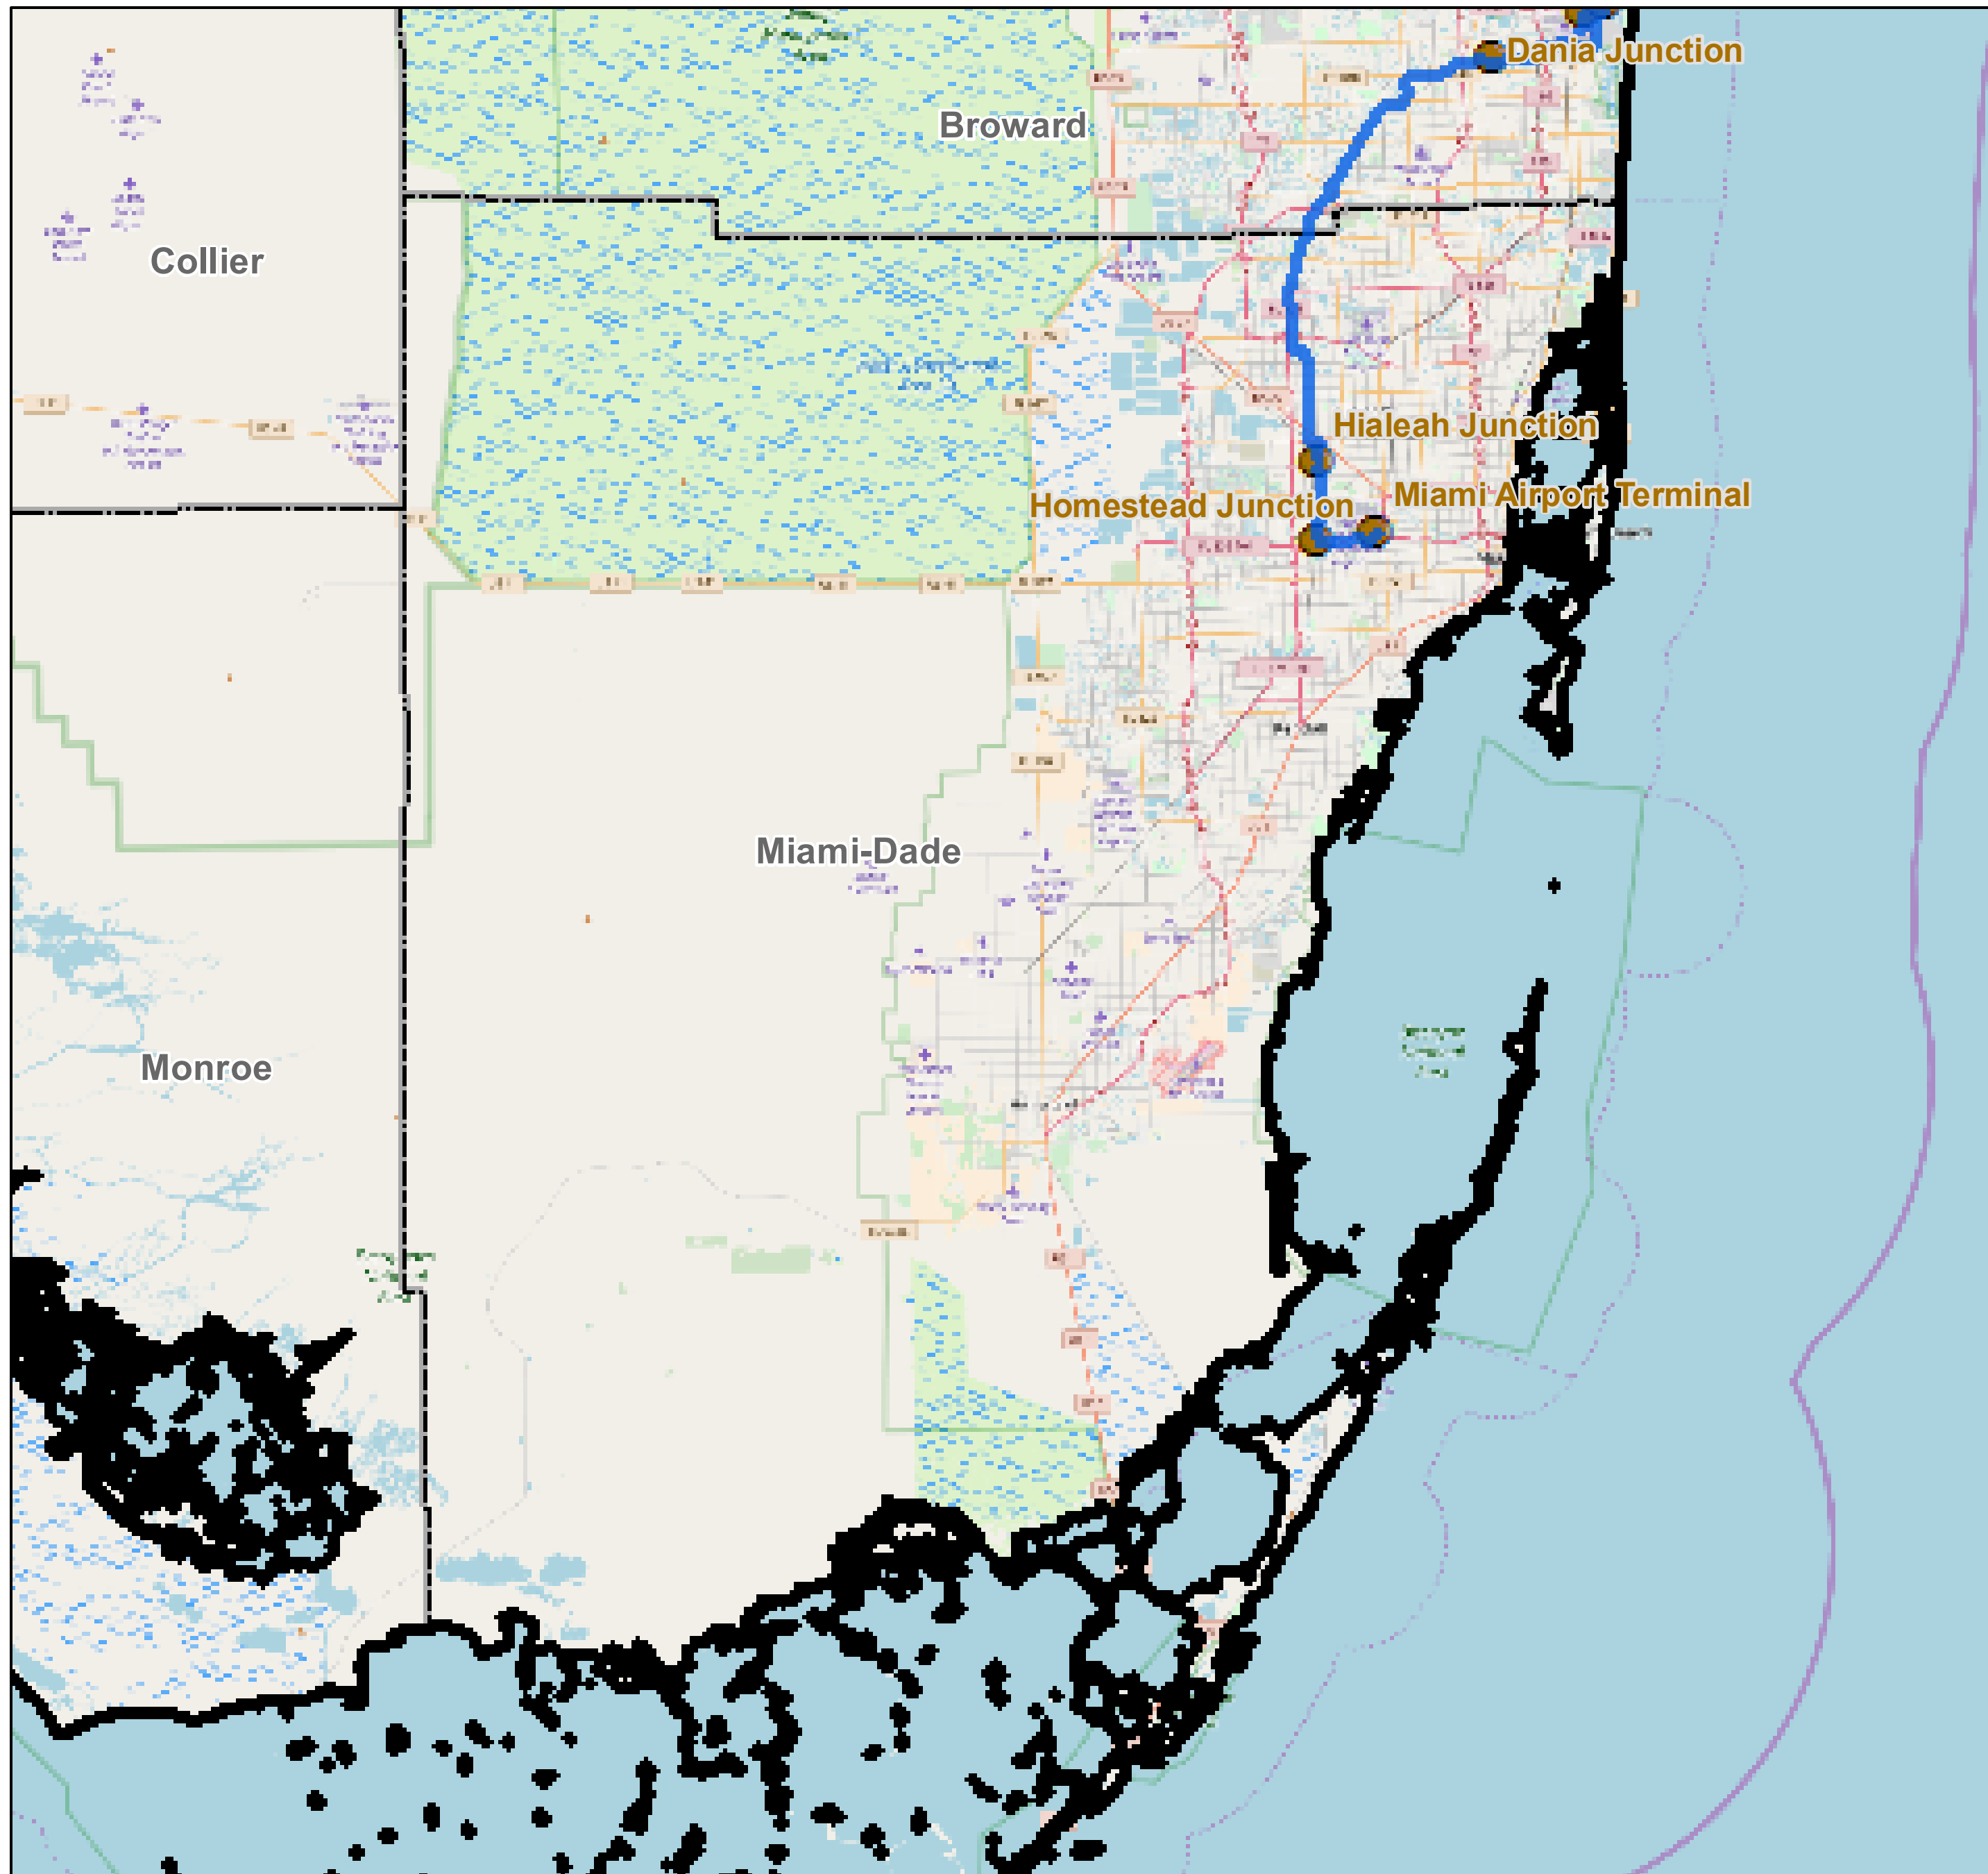

County: Miami-Dade, Florida

BUCKEYE PARTNERS, L.P.

For more detailed pipeline information see the NPMS public viewer at:
www.npms.phmsa.dot.gov

1 in = 5.15 miles

Legend

-  Buckeye Pipelines (3)
-  Buckeye Facilities (3)
-  State Boundaries
-  County Boundaries

This map is not intended to be used to physically locate Buckeye's facilities. Facilities and other features are not to scale. Before conducting any excavation activities, you must first call your state One Call System to have all underground facilities physically located.