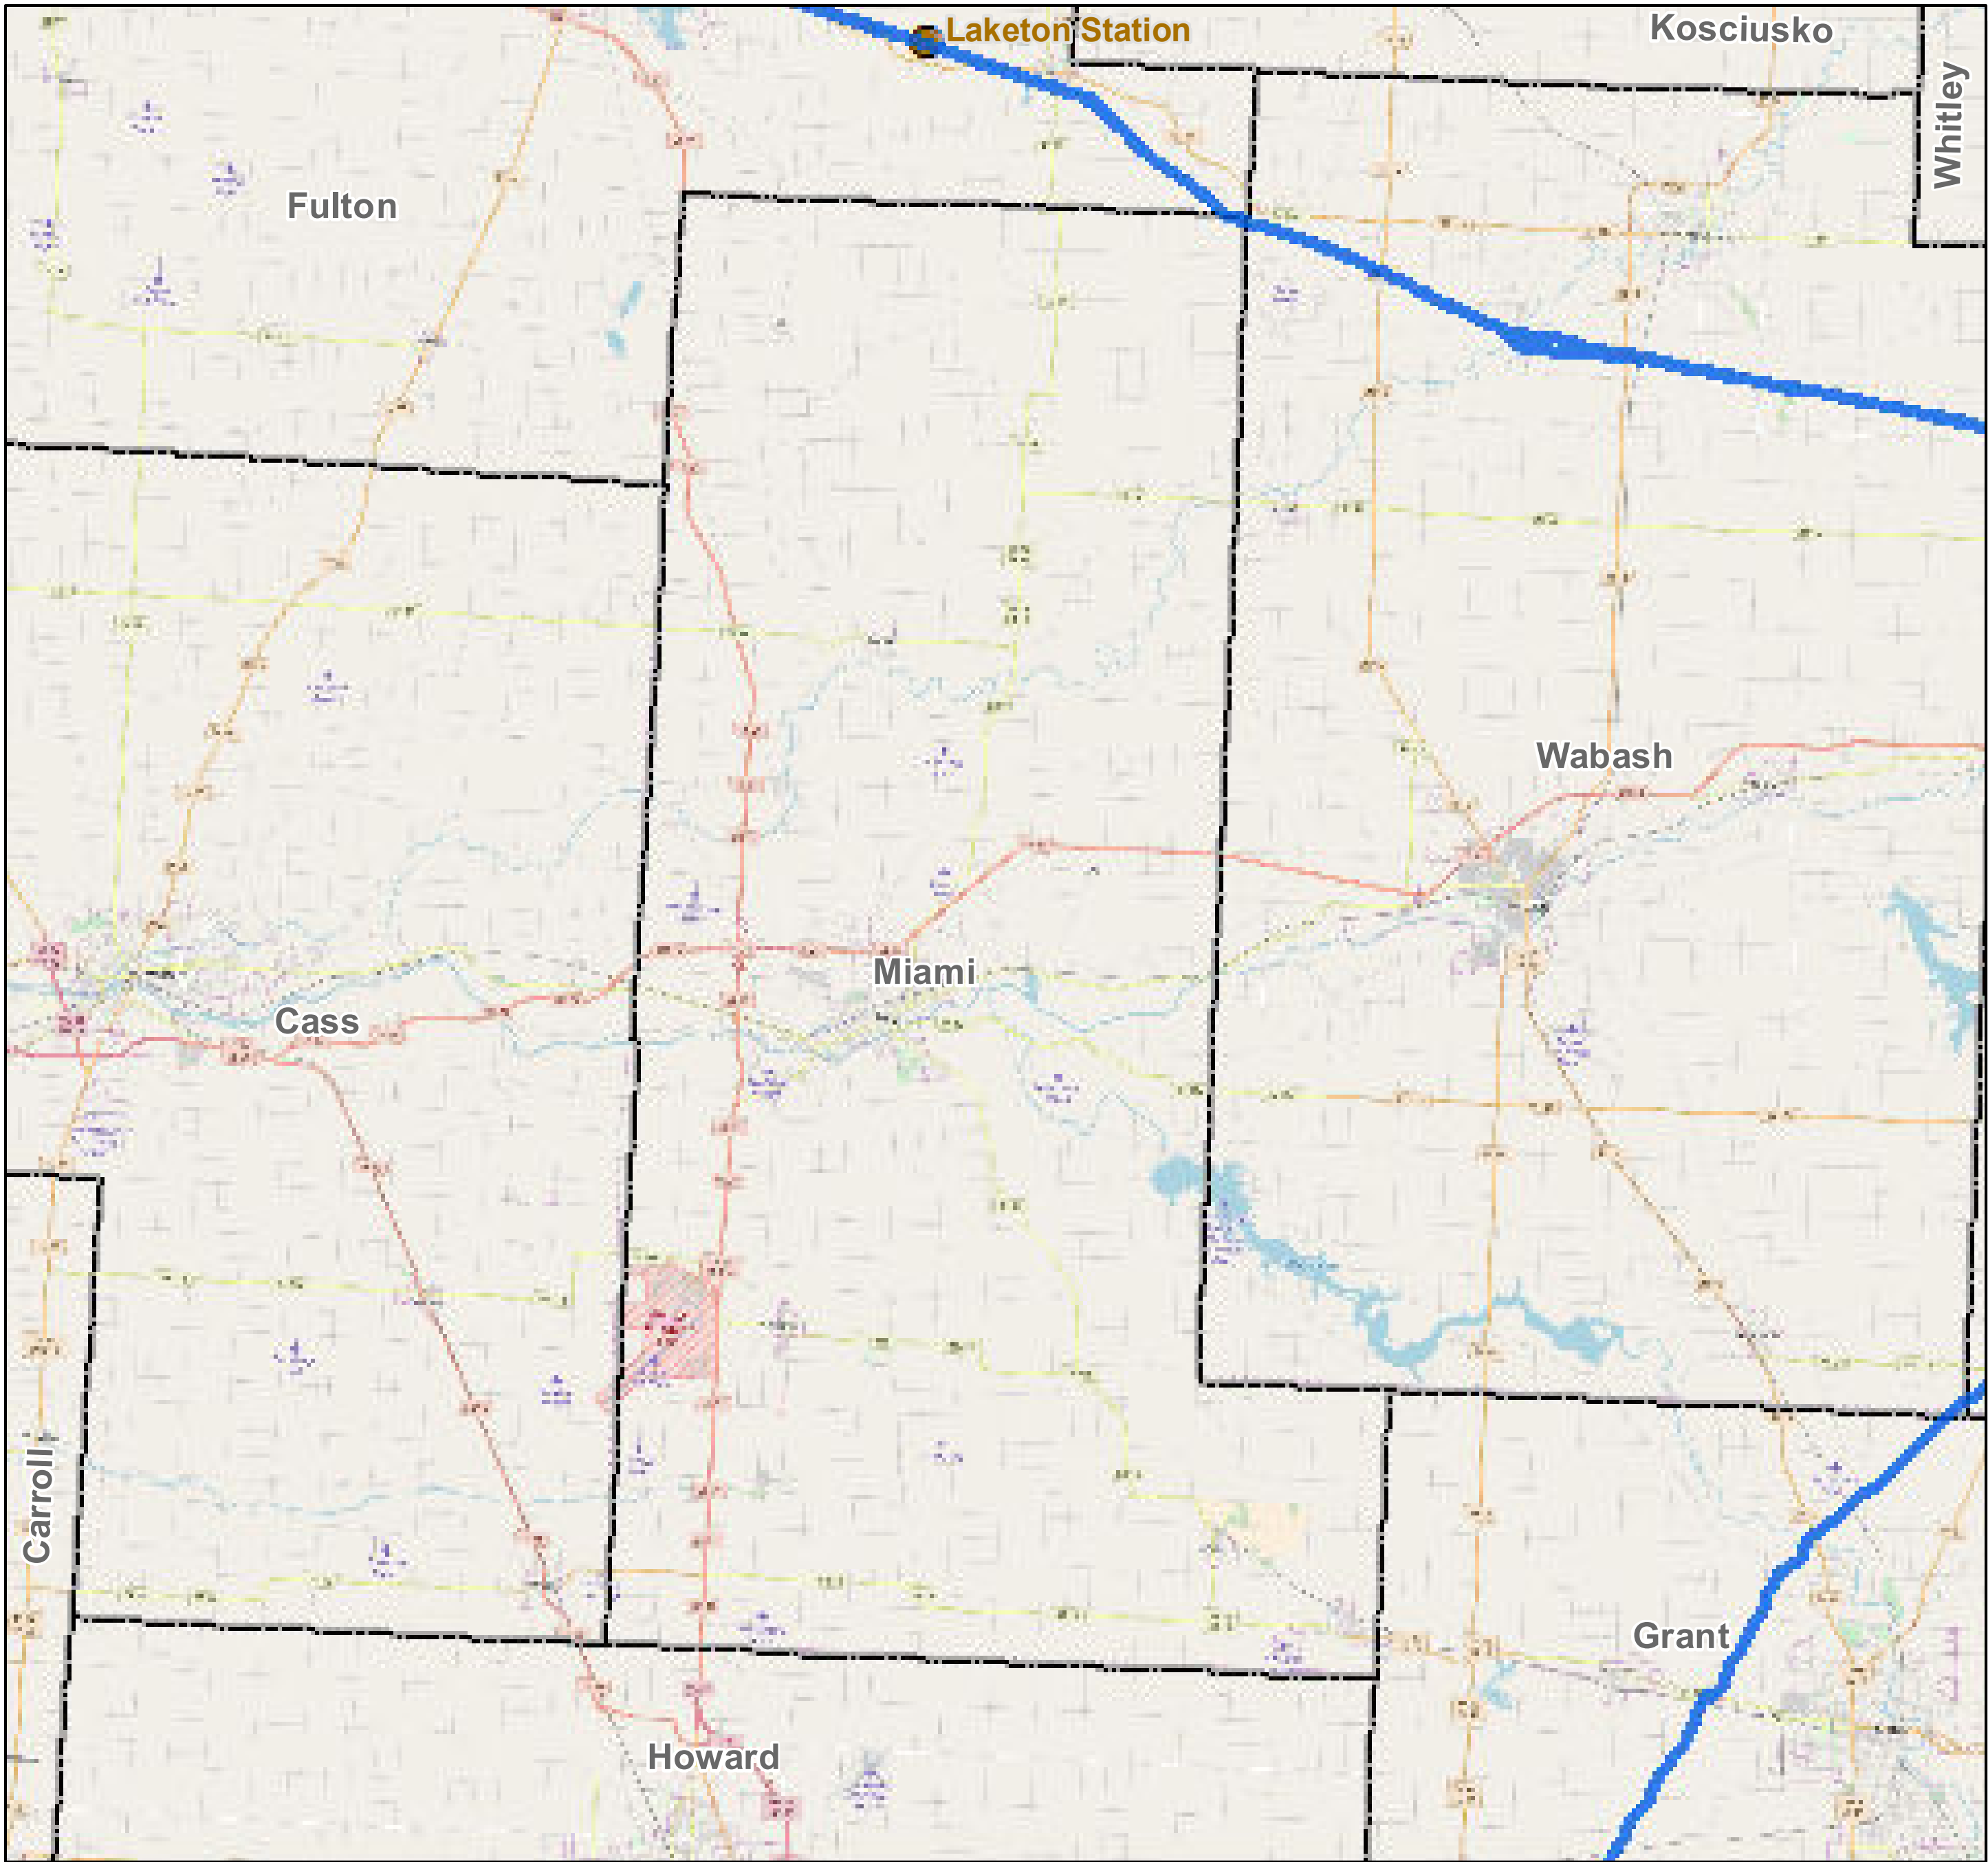

County: Miami, Indiana

BUCKEYE PARTNERS, L.P.

For more detailed pipeline information see the NPMS public viewer at: www.npms.phmsa.dot.gov

1 in = 2.72 miles

Legend

- Buckeye Pipelines (2)
- Buckeye Facilities (0)
- State Boundaries
- County Boundaries

This map is not intended to be used to physically locate Buckeye's facilities. Facilities and other features are not to scale. Before conducting any excavation activities, you must first call your state One Call System to have all underground facilities physically located.